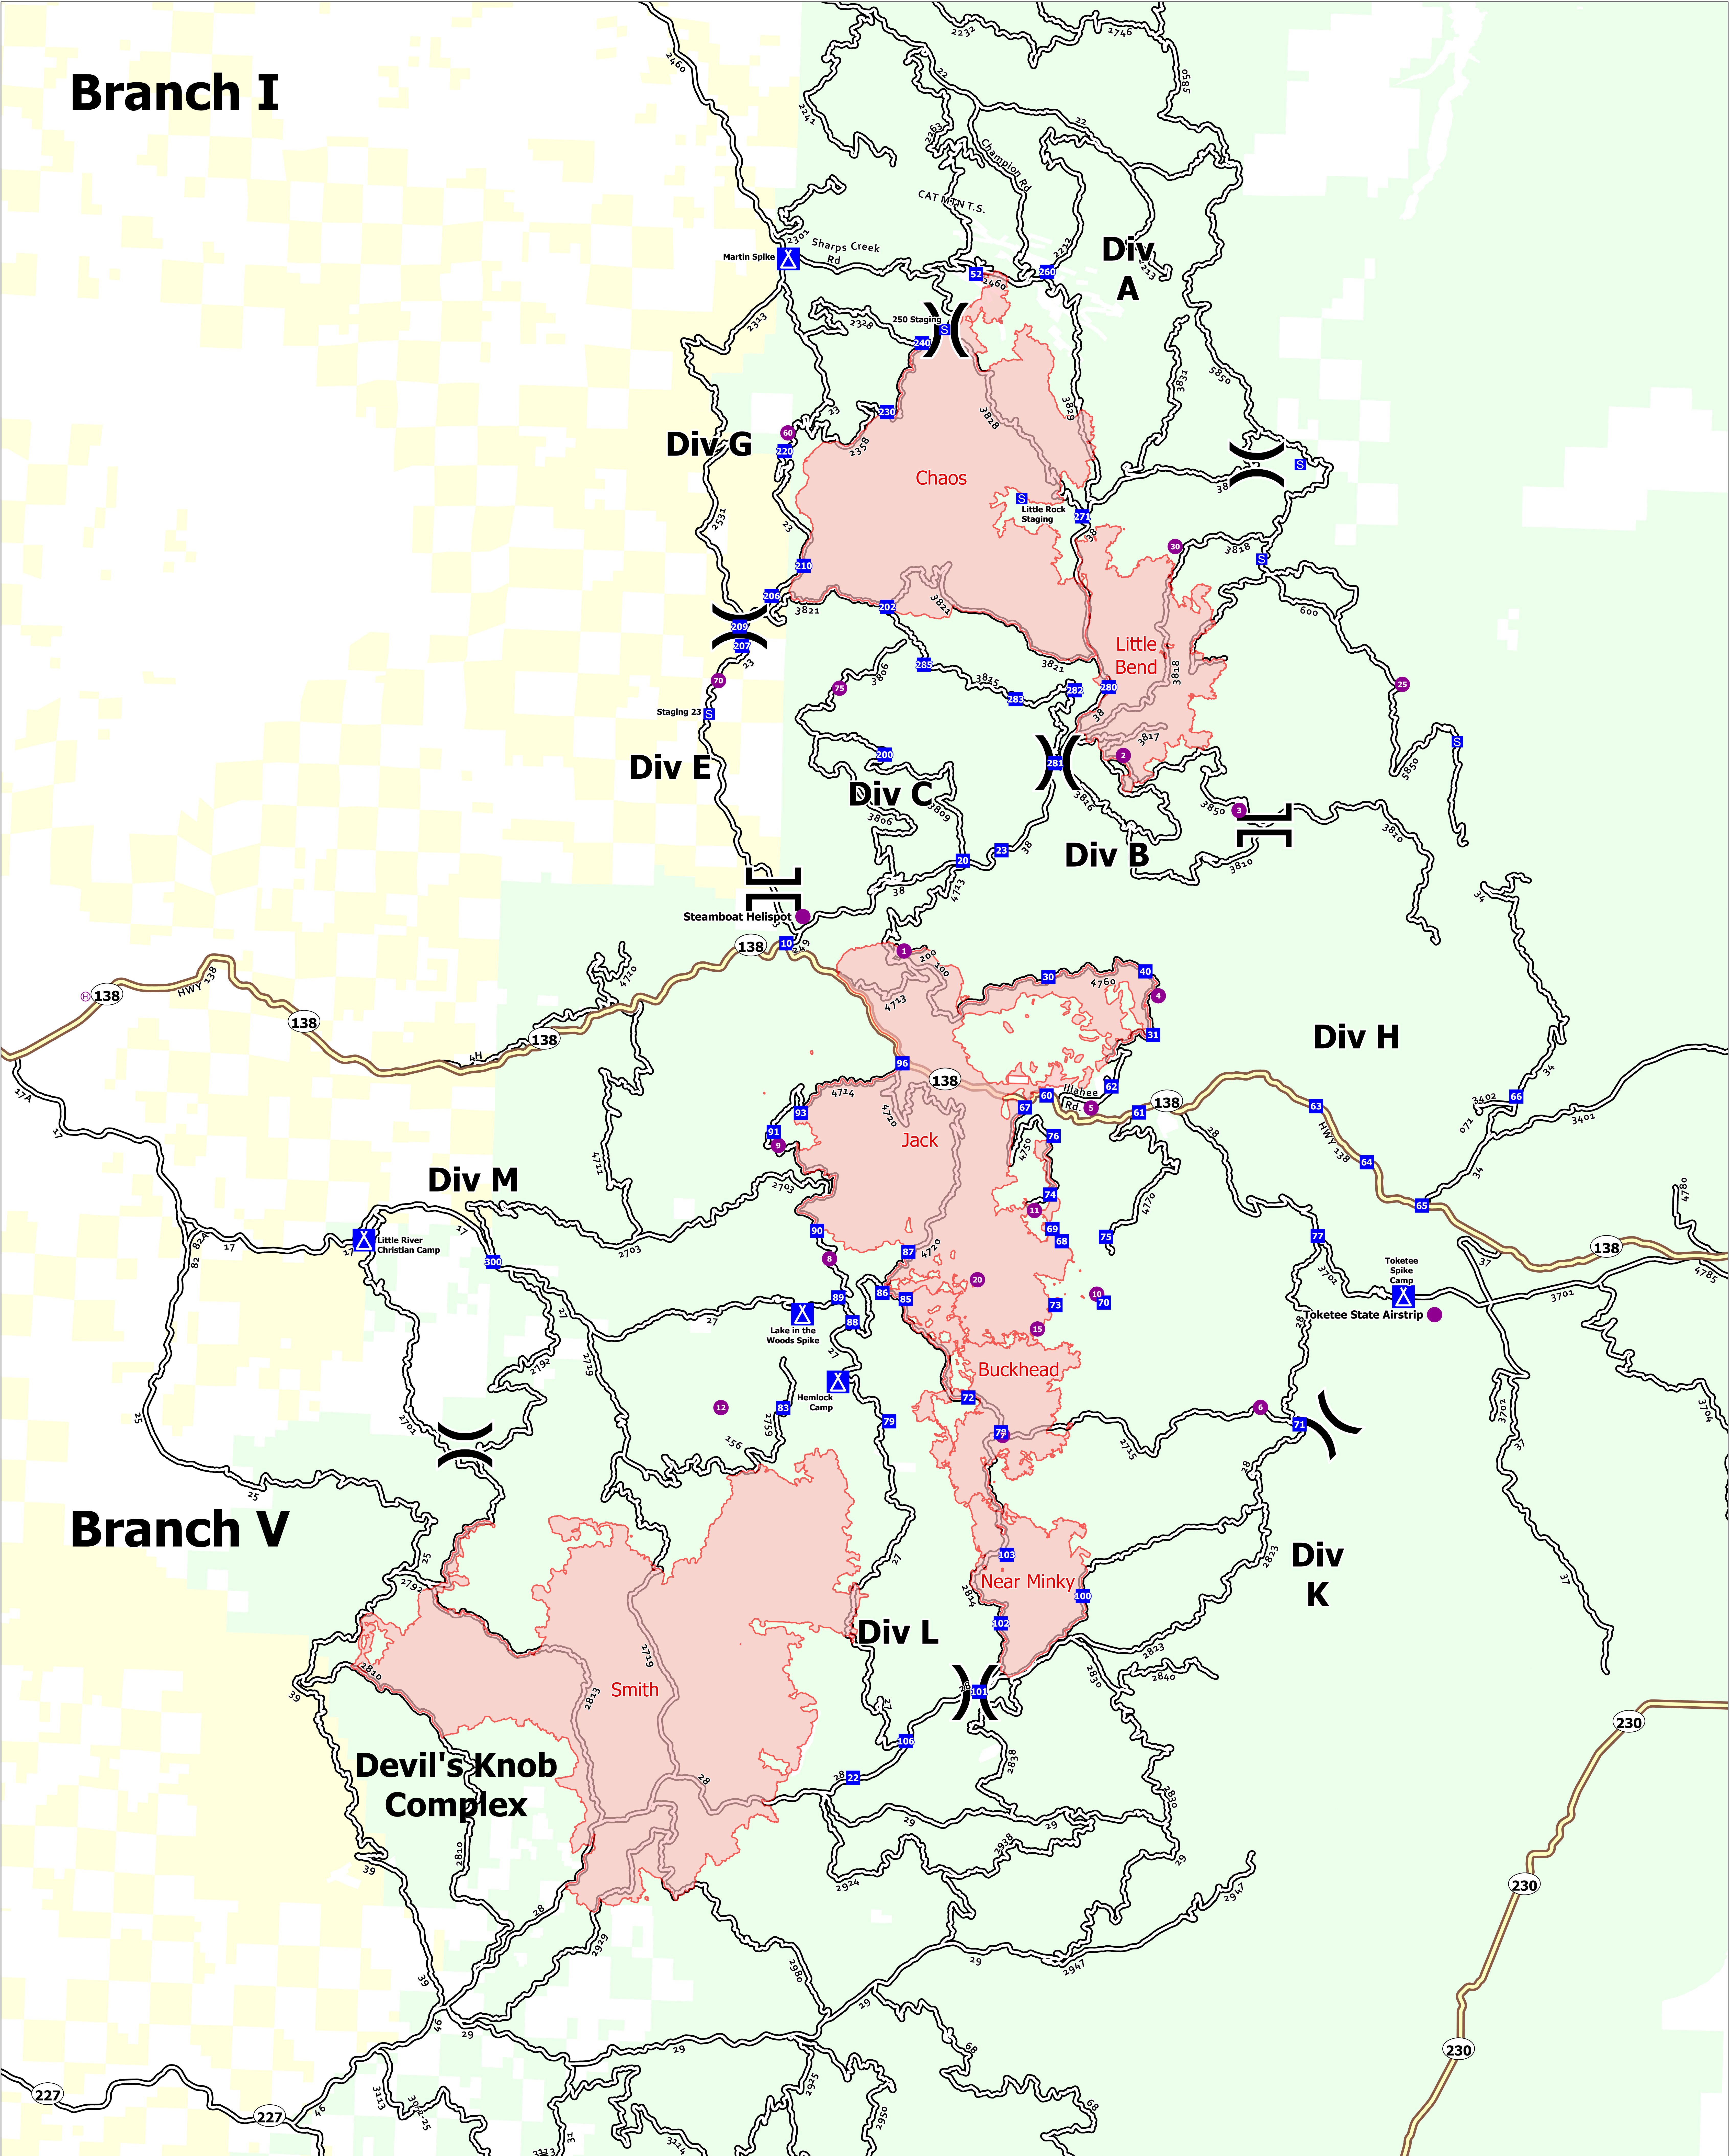

Branch I

Branch V

Devil's Knob Complex

Transportation Overview
Rough Patch Complex
September 8, 2021
 Jack Fire: 23,990 Ac
 Rough Patch Complex: 43,177 Ac

- Helispot
- H Helibase
-) Division Break Rough Patch
-] Branch Break Rough Patch
- Drop Point
- A Camp
- S Staging Area
- Wildfire Daily Fire Perimeter
- Interstate
- Primary Highway
- Arterial Roads
- Forest Service Land
- Bureau of Land Management Land