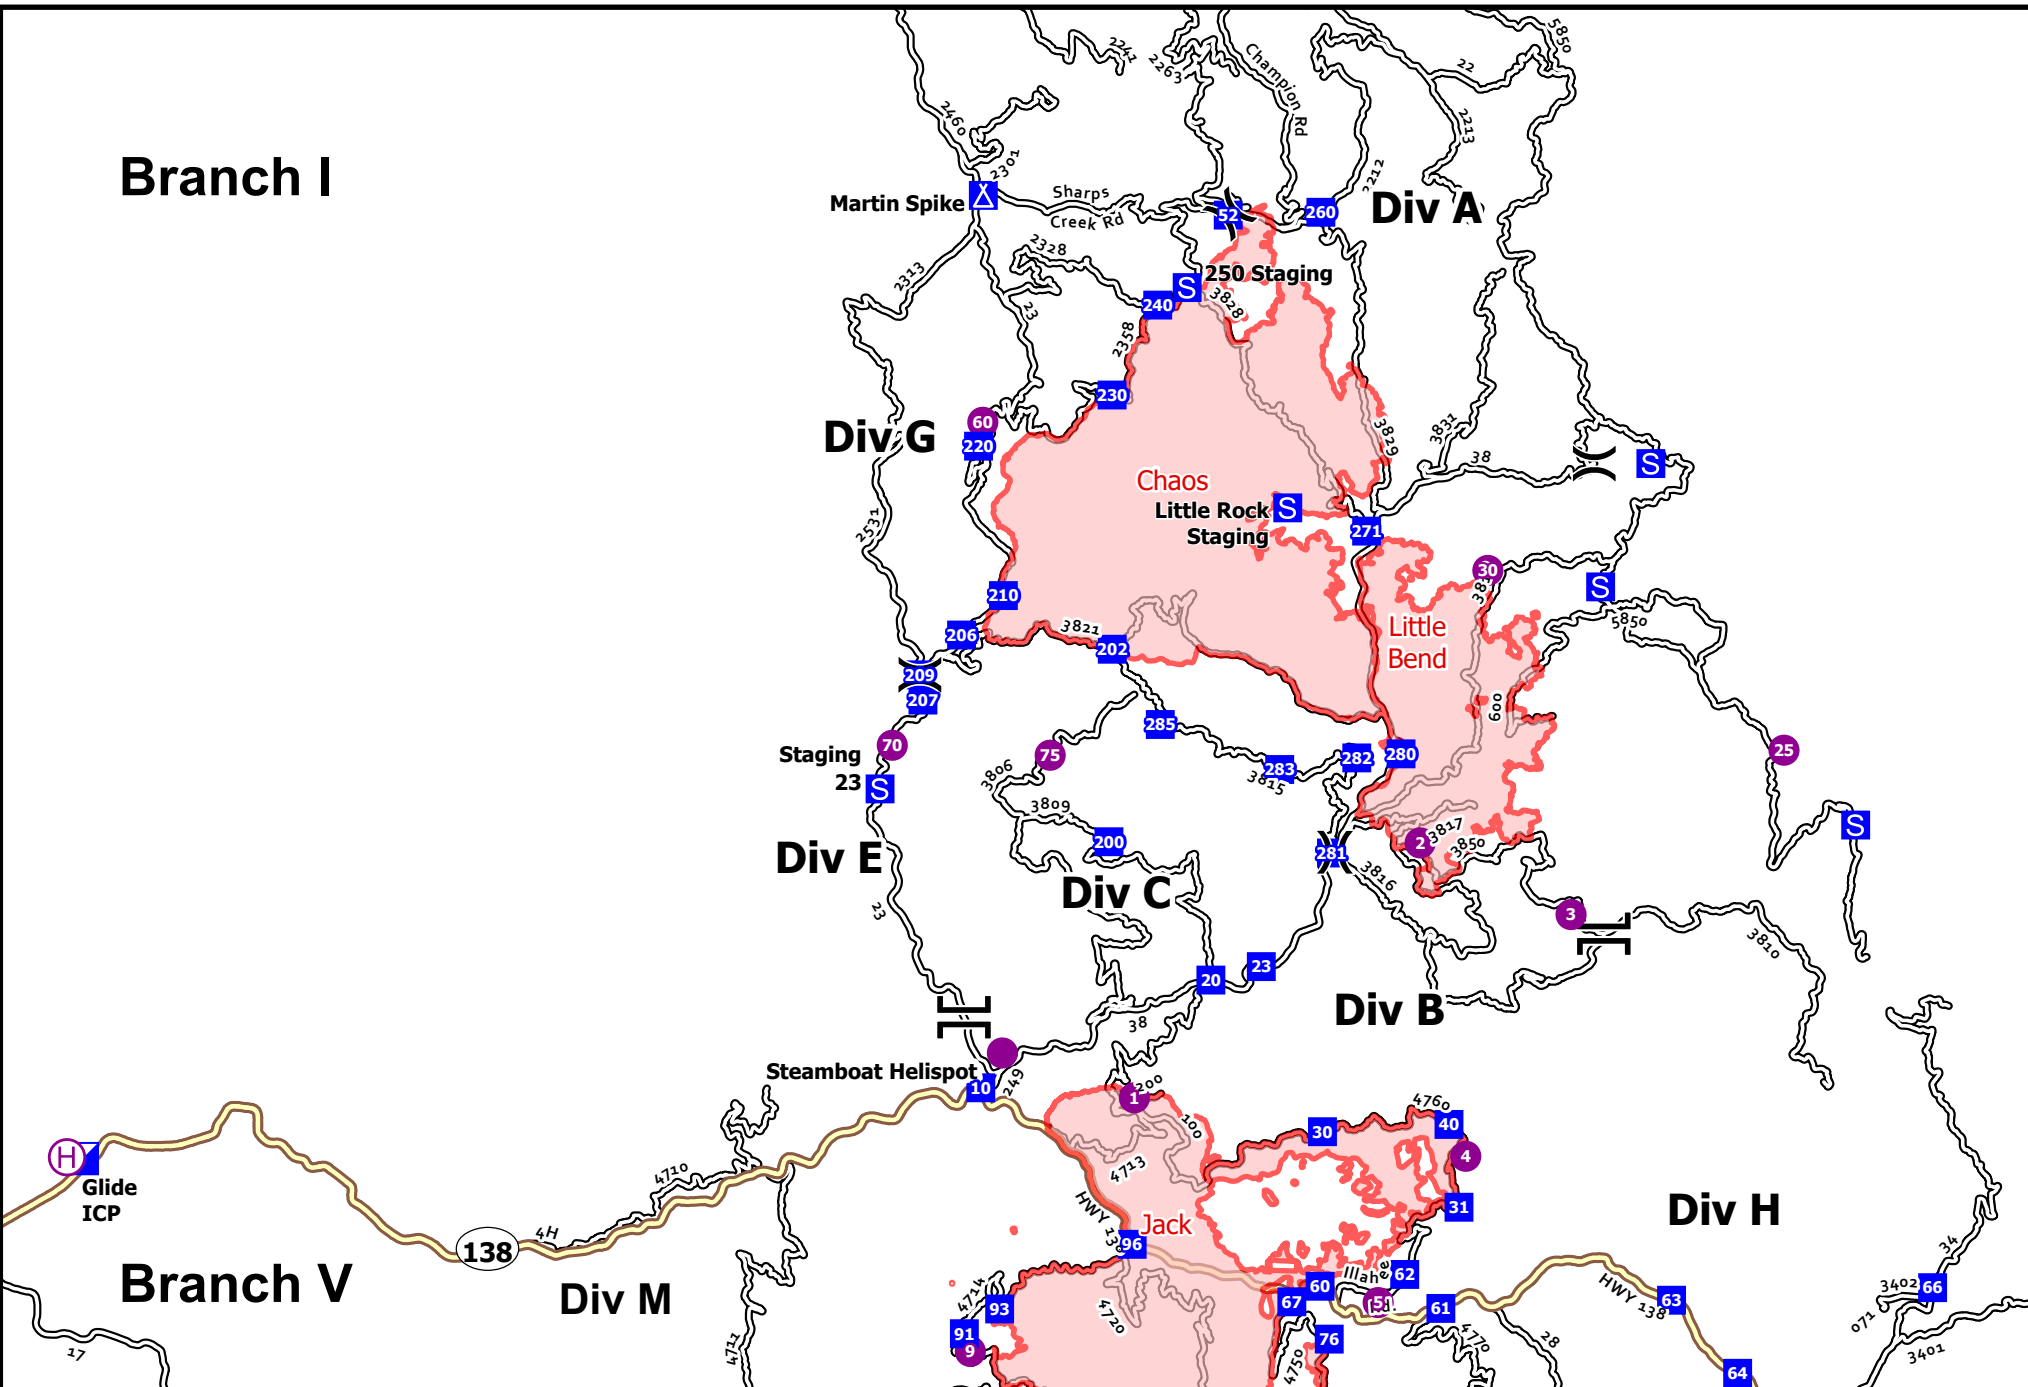

Branch I

Transportation Overview - Rough Patch Complex North

September 10, 2021

Jack Fire: 23,990 Ac

Rough Patch Complex: 44,434 Ac

- Helispot
- ⊕ Helibase
-) (Division Break Rough Patch
-] [Branch Break Rough Patch
- ▢ Incident Command Post
- Drop Point
- ▲ Camp
- S Staging Area
- Wildfire Daily Fire Perimeter
- Primary Highway
- Arterial Roads