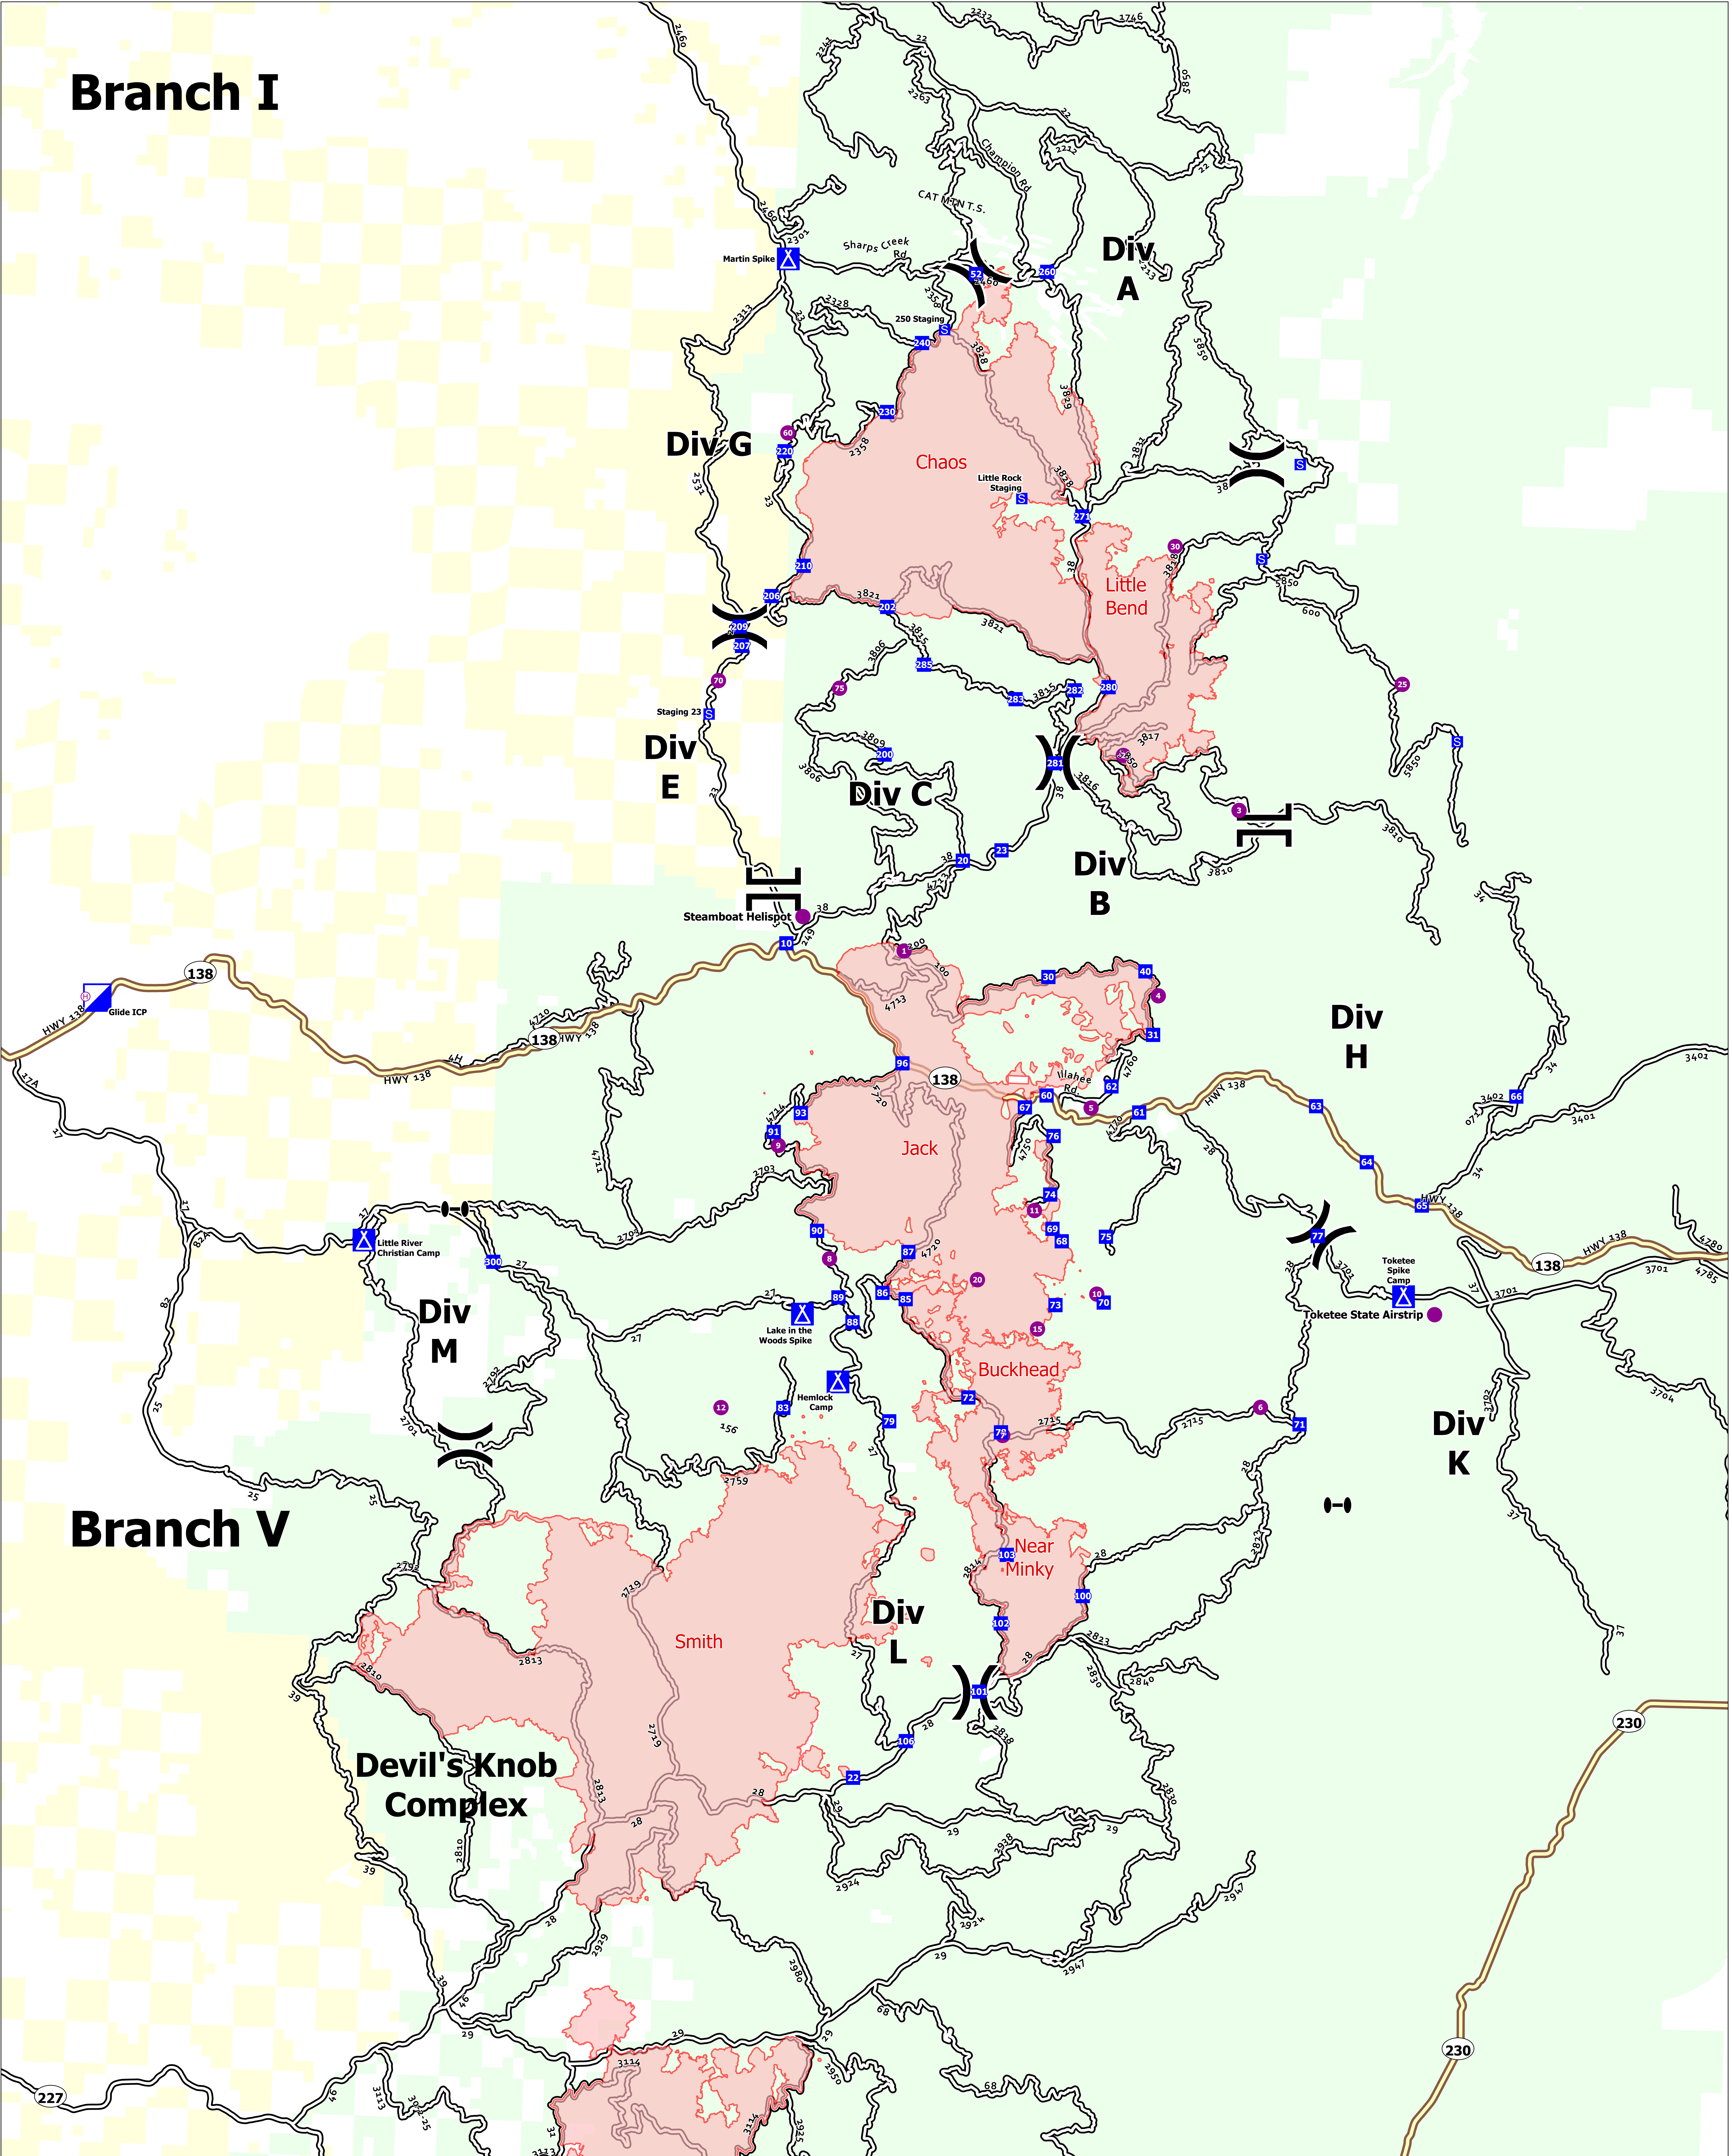

Branch I

Branch V

Transportation Overview Rough Patch Complex September 10, 2021

Jack Fire: 23,990 Ac
Rough Patch Complex: 44,434 Ac

- Helispot
- H Helibase
- Division Break Rough Patch
- Branch Break Rough Patch
- Zone Break
- ICP Incident Command Post
- D Drop Point
- ▲ Camp
- S Staging Area
- Wildfire Daily Fire Perimeter
- Interstate
- Primary Highway
- Arterial Roads
- Forest Service Land
- Bureau of Land Management Land