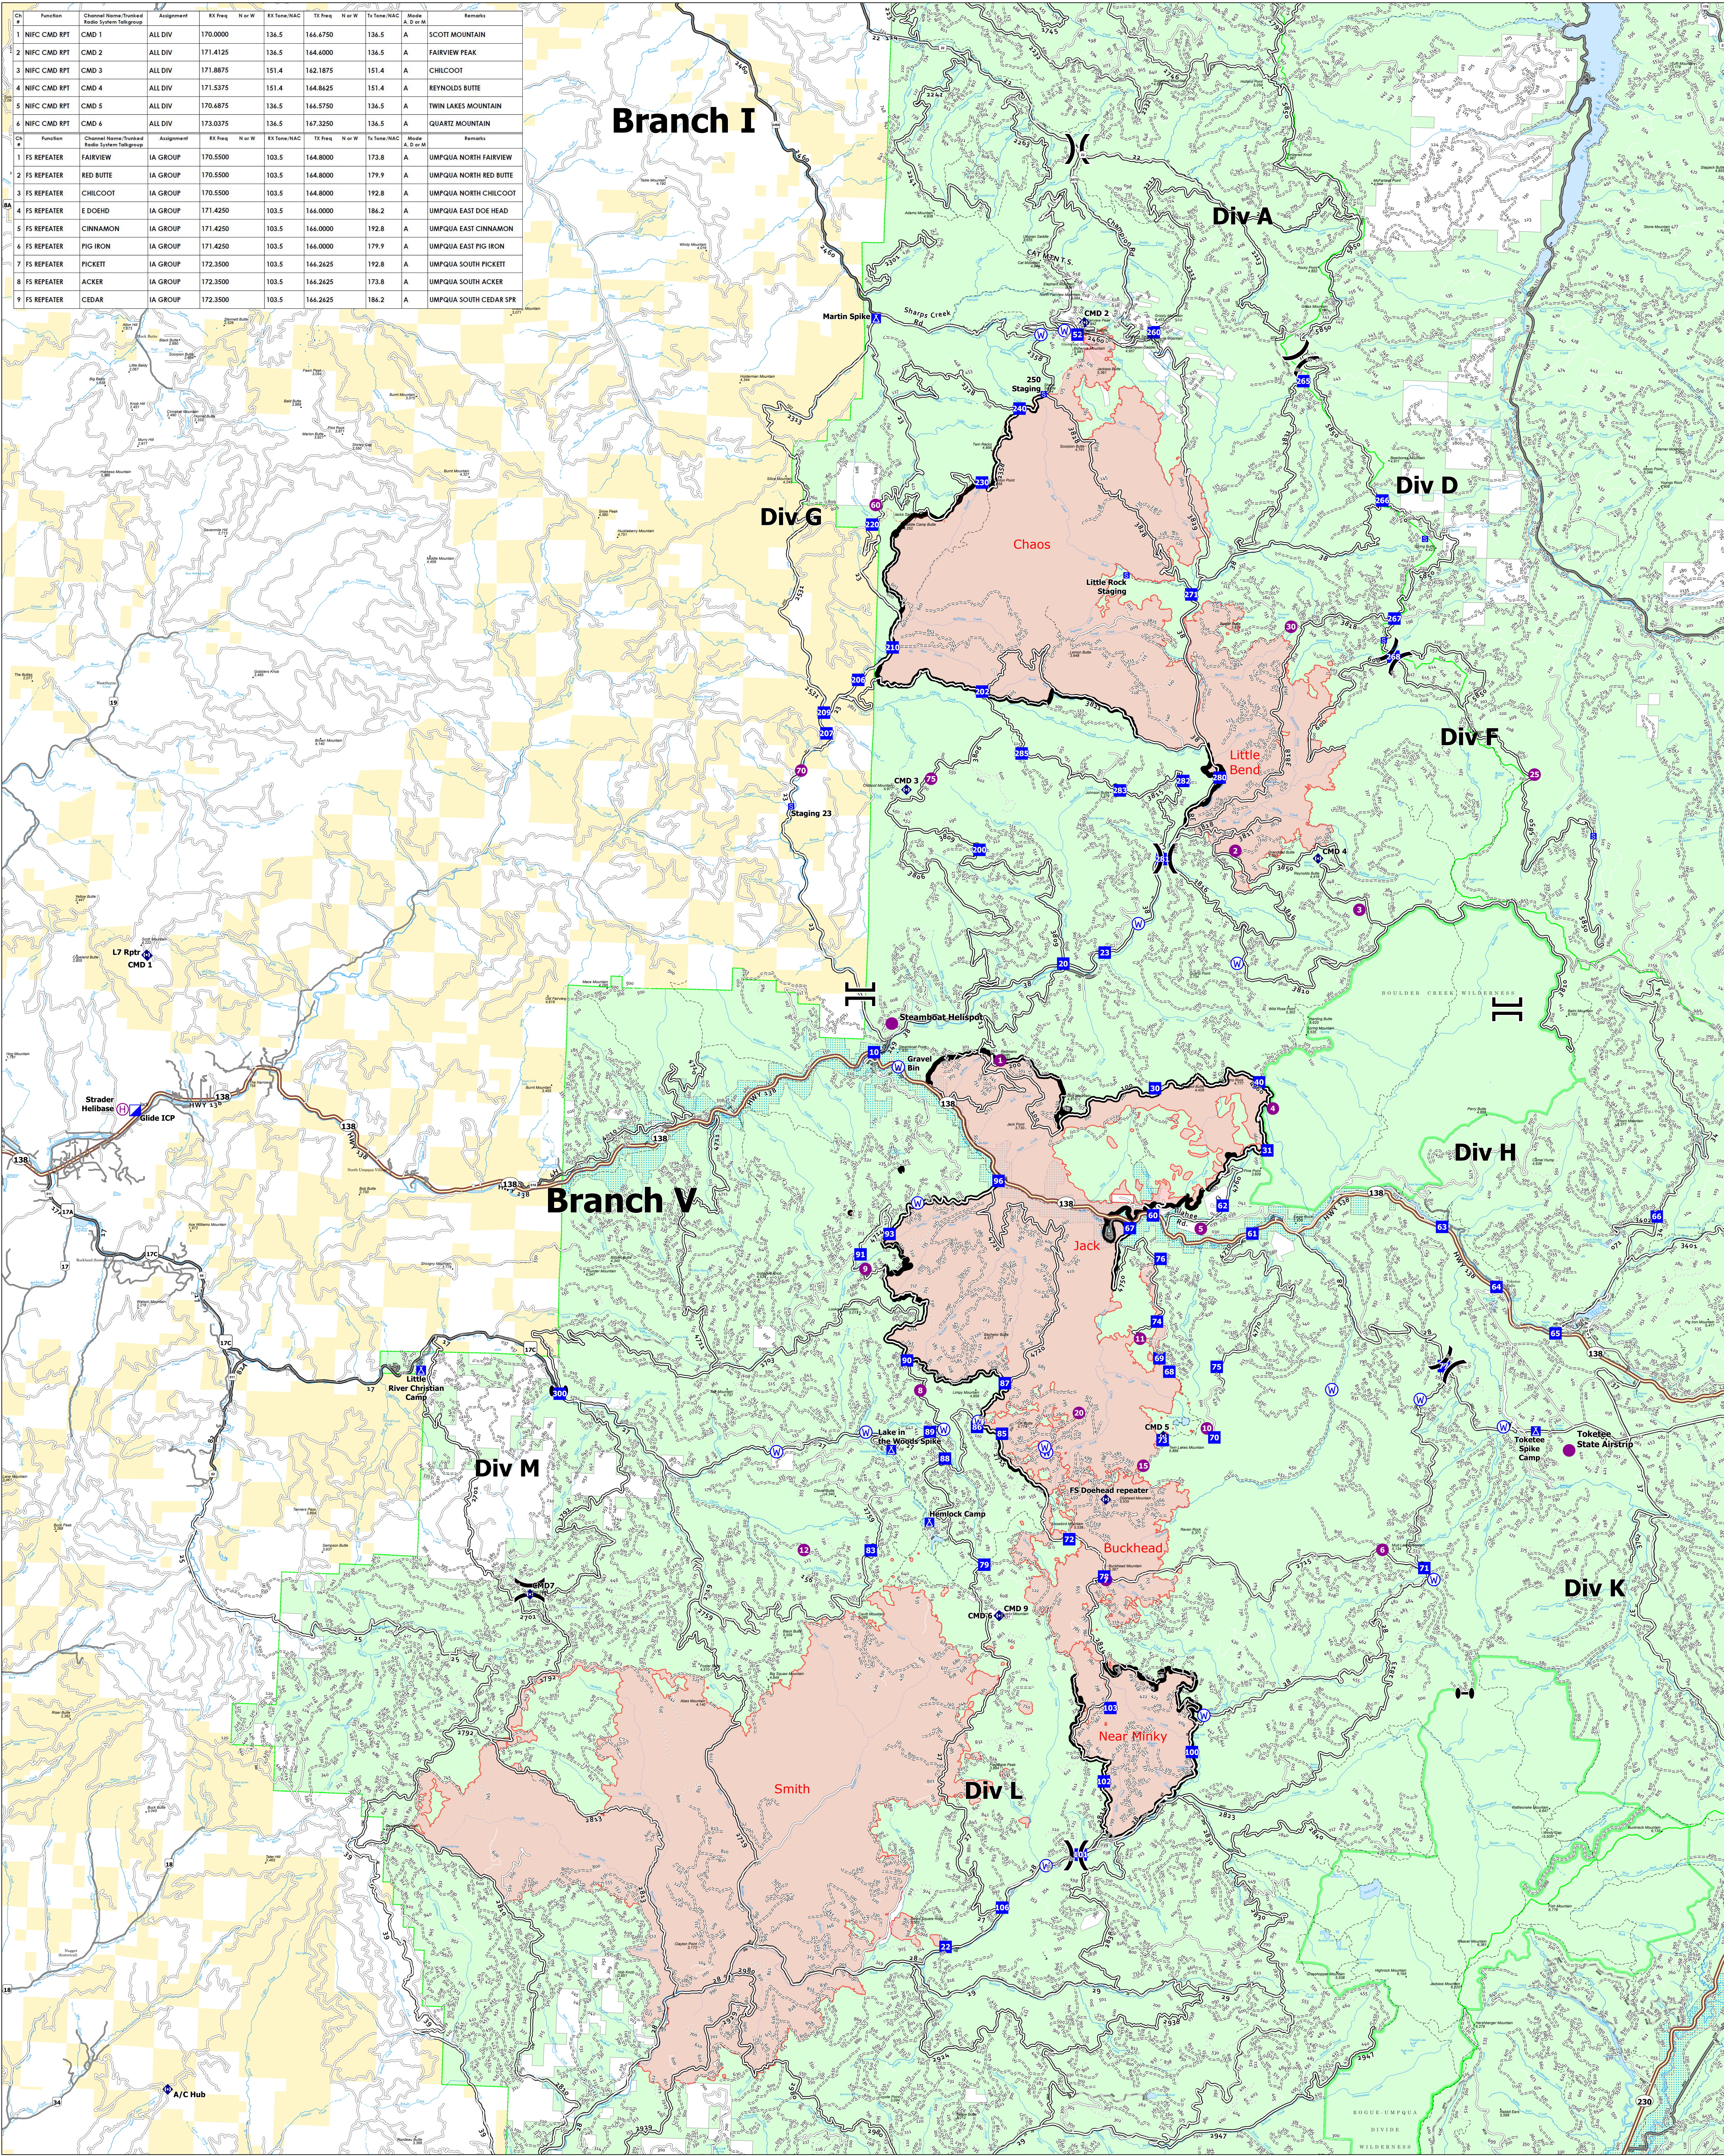

Ch	Function	Channel Name/Tuned Radio System Taggroup	Assignment	RX Freq	N or W	RX Tone/NAC	TX Freq	N or W	TX Tone/NAC	Mode	Remarks
1	FS REPEATER	FAIRVIEW	IA GROUP	170.5500		103.5	164.8000	173.8	A	A	UMPUQUA NORTH FAIRVIEW
2	FS REPEATER	RED BUTTE	IA GROUP	170.5500		103.5	164.8000	179.9	A	A	UMPUQUA NORTH RED BUTTE
3	FS REPEATER	CHILCOOT	IA GROUP	170.5500		103.5	164.8000	192.8	A	A	UMPUQUA NORTH CHILCOOT
4	FS REPEATER	E DOEHD	IA GROUP	171.4250		103.5	166.0000	186.2	A	A	UMPUQUA EAST DOE HEAD
5	FS REPEATER	CINNAMON	IA GROUP	171.4250		103.5	166.0000	192.8	A	A	UMPUQUA EAST CINNAMON
6	FS REPEATER	PIG IRON	IA GROUP	171.4250		103.5	166.0000	179.9	A	A	UMPUQUA EAST PIG IRON
7	FS REPEATER	PICKETT	IA GROUP	172.3500		103.5	166.2625	192.8	A	A	UMPUQUA SOUTH PICKETT
8	FS REPEATER	ACKER	IA GROUP	172.3500		103.5	166.2625	173.8	A	A	UMPUQUA SOUTH ACKER
9	FS REPEATER	CEDAR	IA GROUP	172.3500		103.5	166.2625	186.2	A	A	UMPUQUA SOUTH CEDAR SPR

Transportation
Rough Patch Complex
 September 11, 2021
 Jack Fire: 23,990 Ac
 Rough Patch Complex: 44,434 Ac

- Helispot
- Staging Area
- Wildfire Daily Fire Perimeter
- Helibase
- Water Source
- Paved Roads
- Division Break
- Repeater
- Dirt (Not Paved)
- Contained Line
- Incident Command Post
- Primary Hwy
- Drop Point
- Paved Road
- Gravel Road
- Dirt Roads
- Unimproved Roads
- Closed Roads
- Trail
- National Designated Trail
- BLM Wild and Scenic River
- Forest Service Land