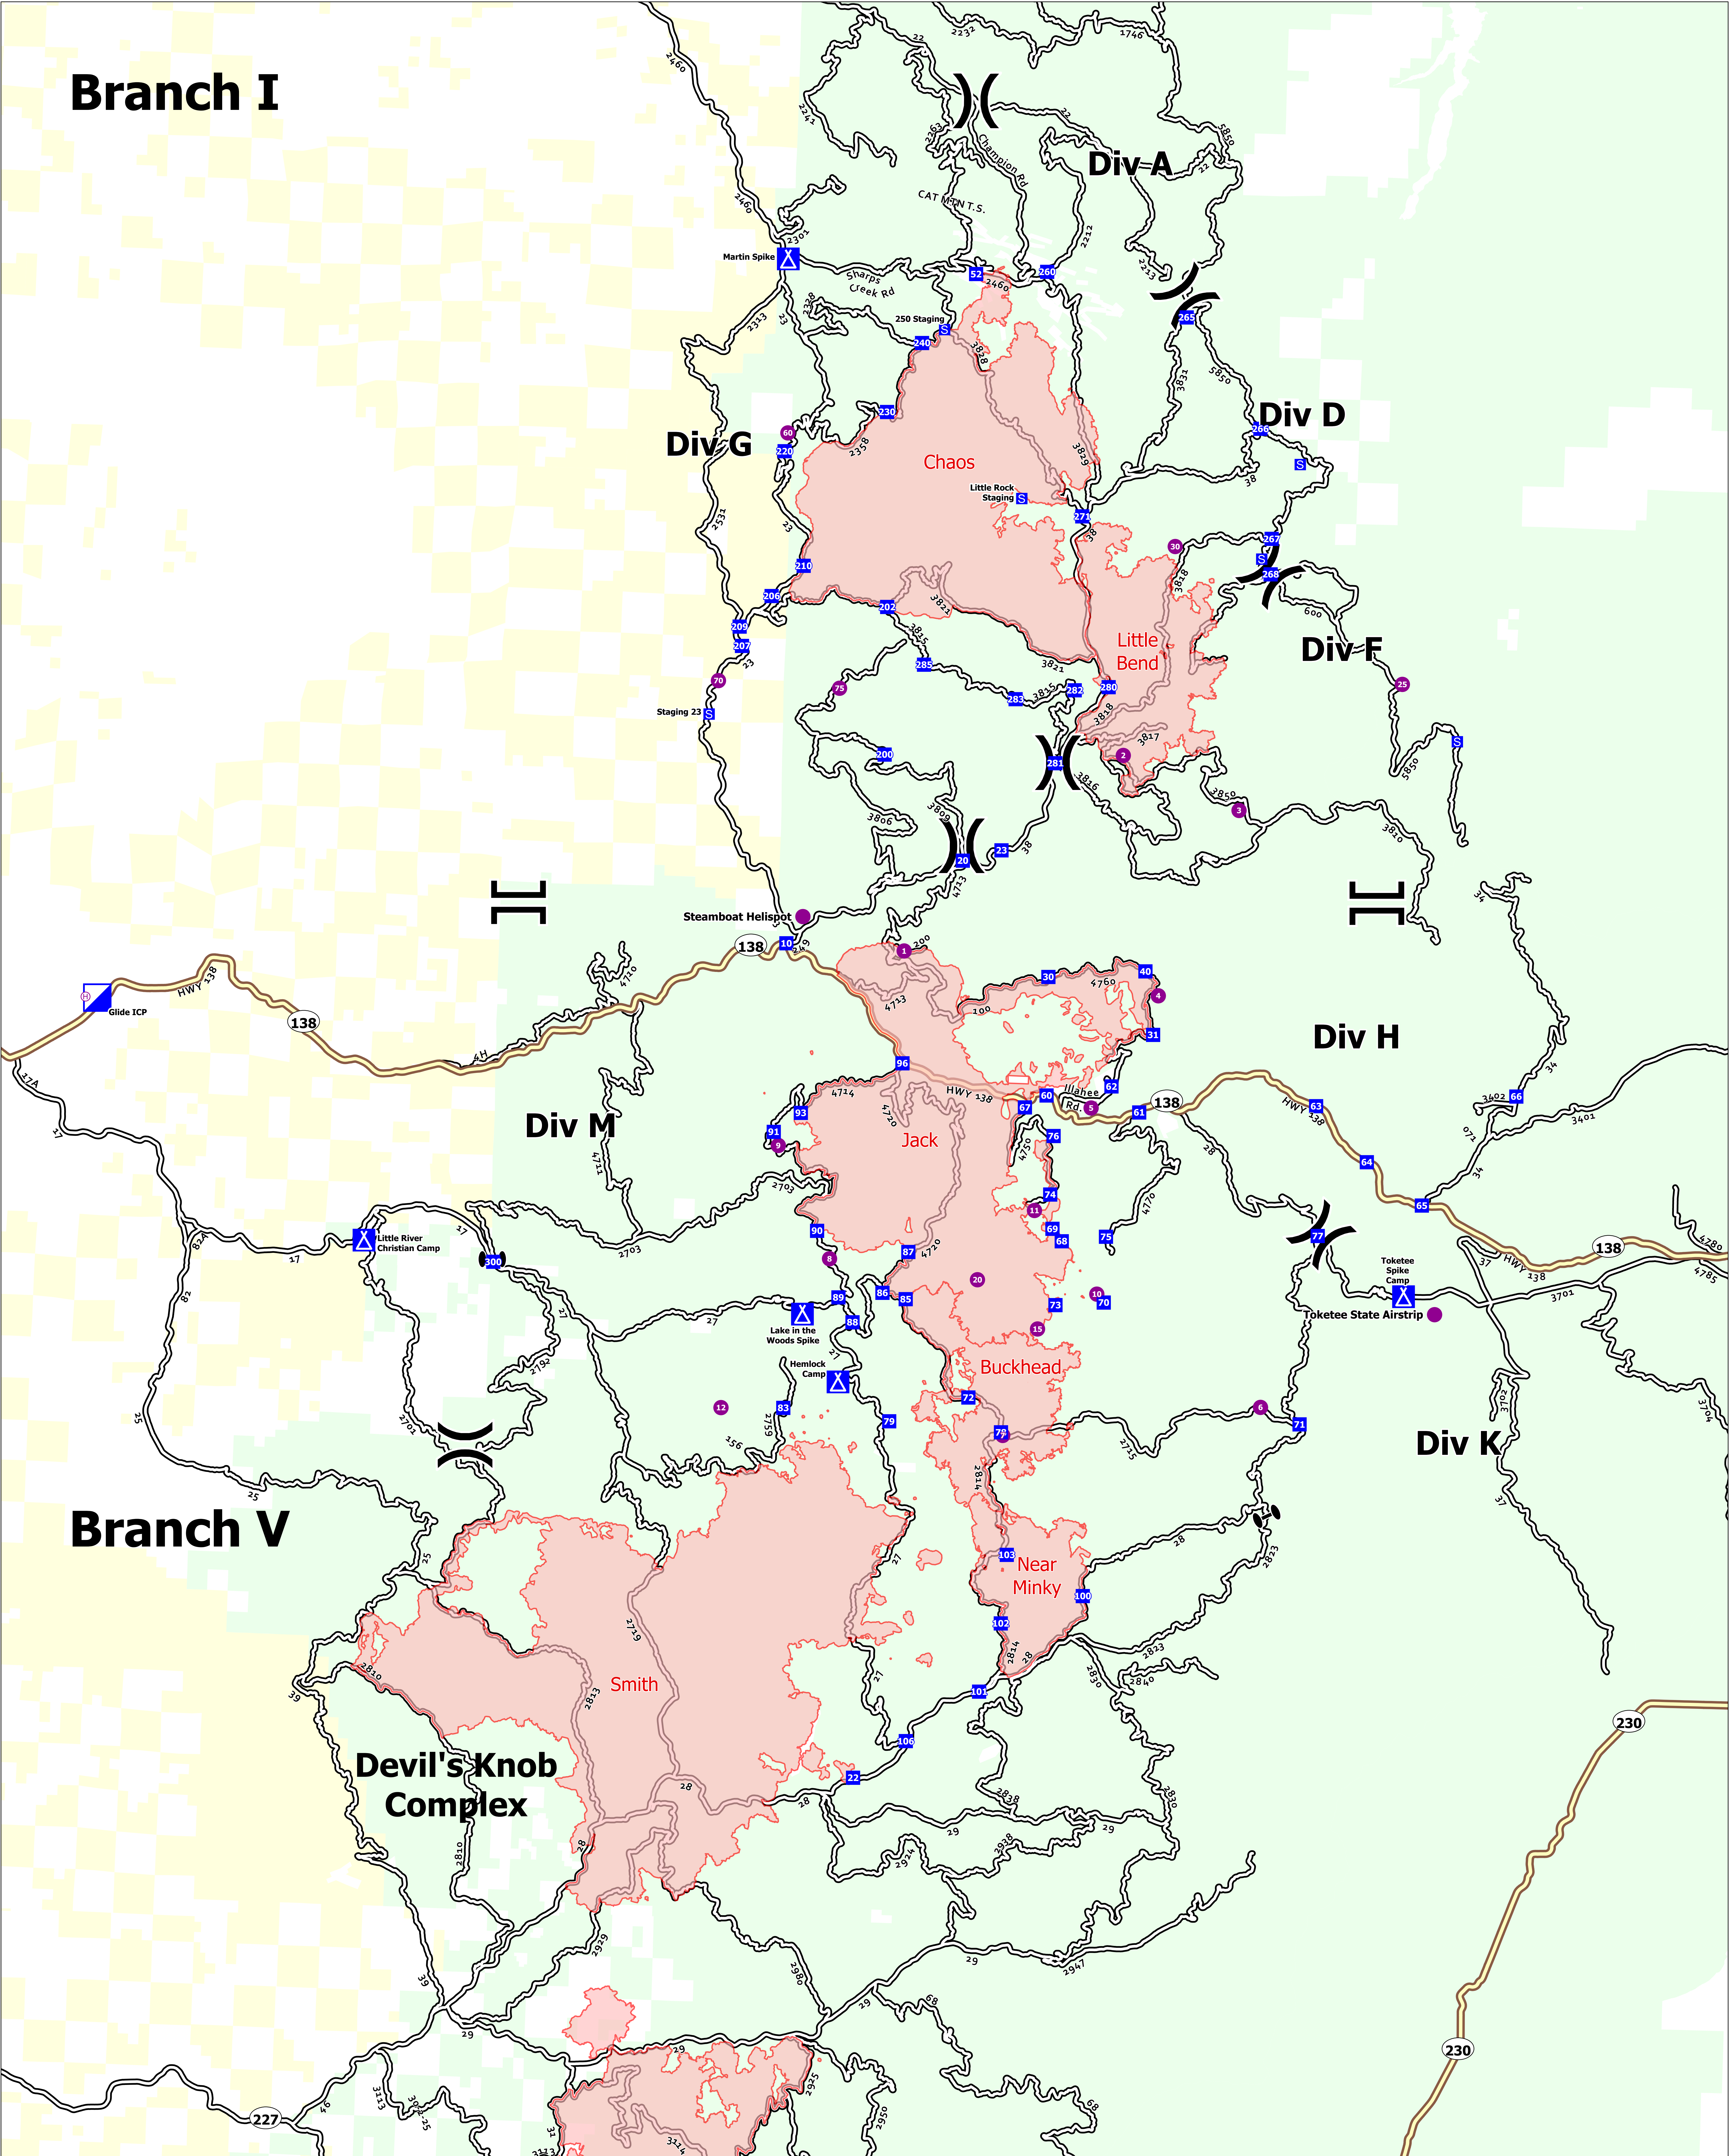

Branch I

Branch V

Transportation Overview
Rough Patch Complex
 September 12, 2021
 Jack Fire: 23,990 Ac
 Rough Patch Complex: 44,434 Ac

- Helispot
- H Helibase
-) Division Break Rough Patch
- | Branch Break Rough Patch
- | Zone Break
- ▲ Incident Command Post
- Drop Point
- ▲ Camp
- S Staging Area
-) Wildfire Daily Fire Perimeter
-) Interstate
-) Primary Highway
-) Arterial Roads
-) Forest Service Land
-) Bureau of Land Management Land