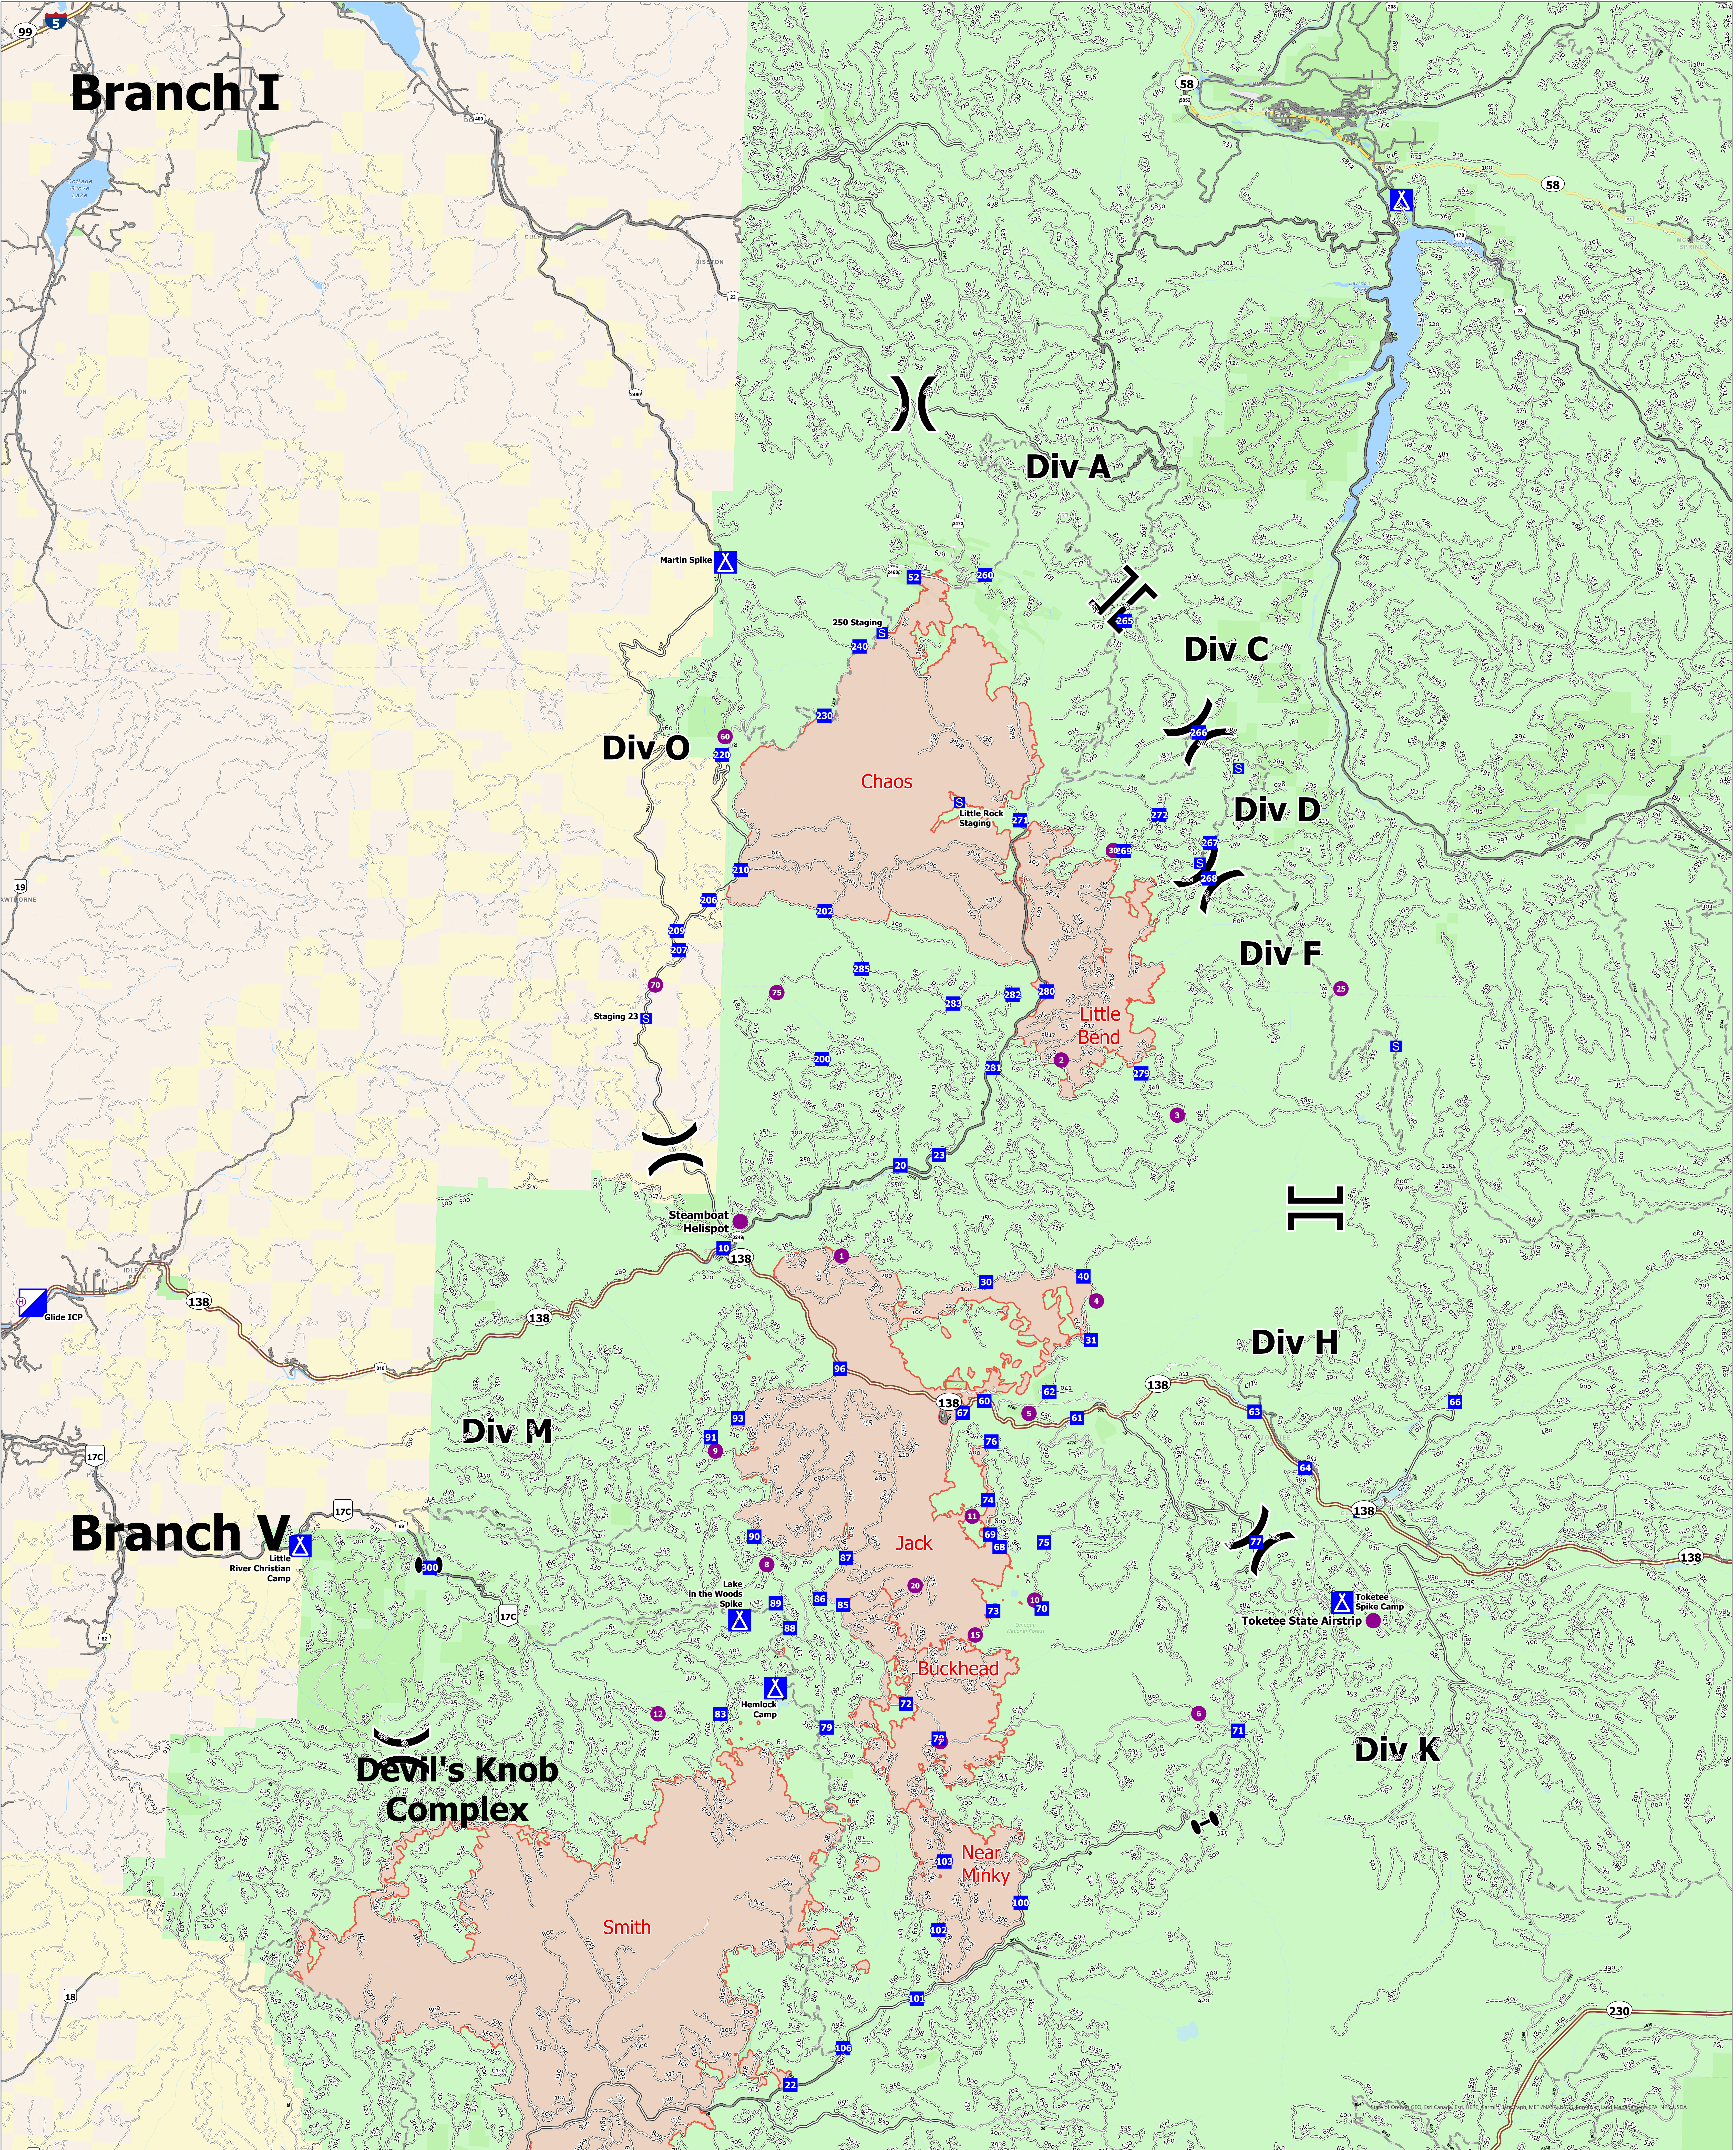

Branch I

Branch V

Devil's Knob Complex

Div O

Div A

Div C

Div D

Div F

Div H

Div M

Div K

Chaos

Little Bend

Jack

Buckhead

Near Minky

Smith

Transportation Overview
Rough Patch Complex
 September 13, 2021
 Jack Fire: 24,165 Ac
 Rough Patch Complex: 46,109 Ac

- Helispot
- ⊕ Helibase
-) Division Break Rough Patch
-) Branch Break Rough Patch
- | Zone Break
- ⏏ Incident Command Post
- ⏏ Drop Point
- ⏏ Camp
- ⏏ Staging Area
- Wildfire Daily Fire Perimeter
- Forest Service Land
- Bureau of Land Management Land
- Roads
- HIFLD Roads
- Primary Highway
- Paved Roads
- Dirt (Not Paved)
- Primary Hwy