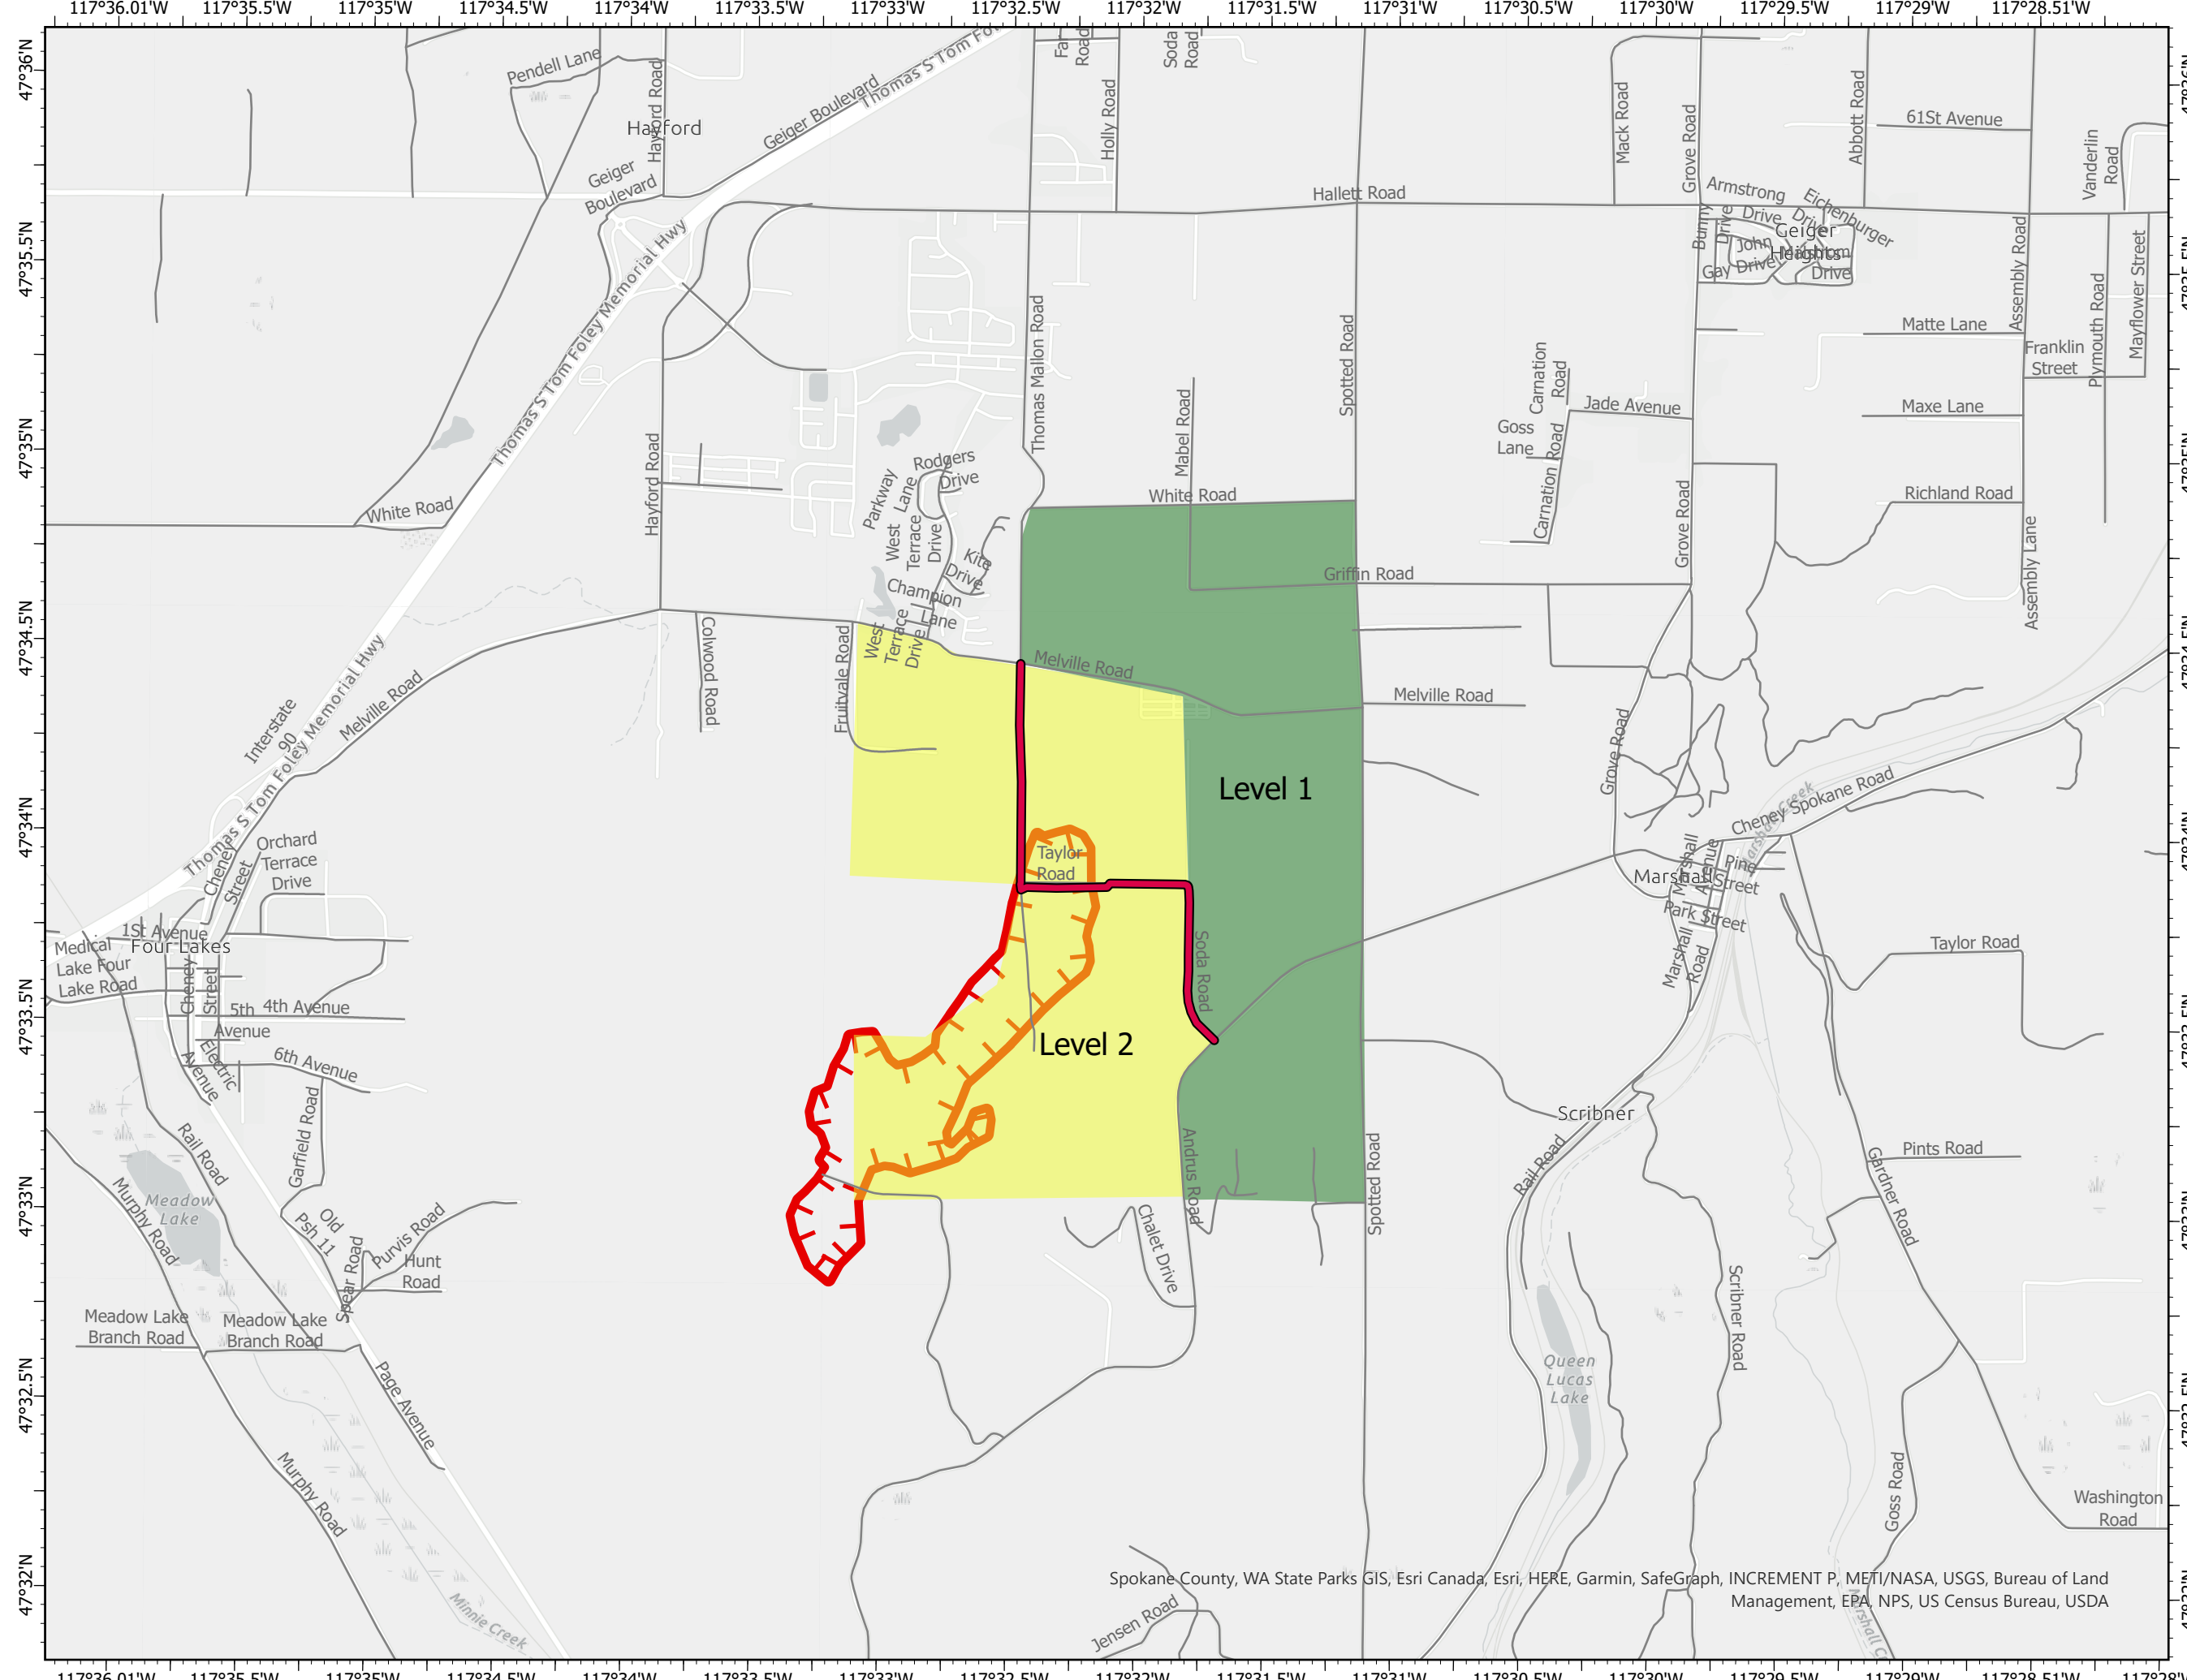

Evacuation Info

Andrus
 WANES1931
 WA-WFS-202
 7/7/2021 Day
 225 acres at 7/6/2021

- Fire Edge
- Level 1
- Level 2
- Roads
- Road Closure

SLD
 7/6/2021 1934
 Recon Flight
 North American 1983 Datum.

Spokane County, WA State Parks GIS, Esri Canada, Esri, HERE, Garmin, SafeGraph, INCREMENT P, METI/NASA, USGS, Bureau of Land Management, EPA, NPS, US Census Bureau, USDA