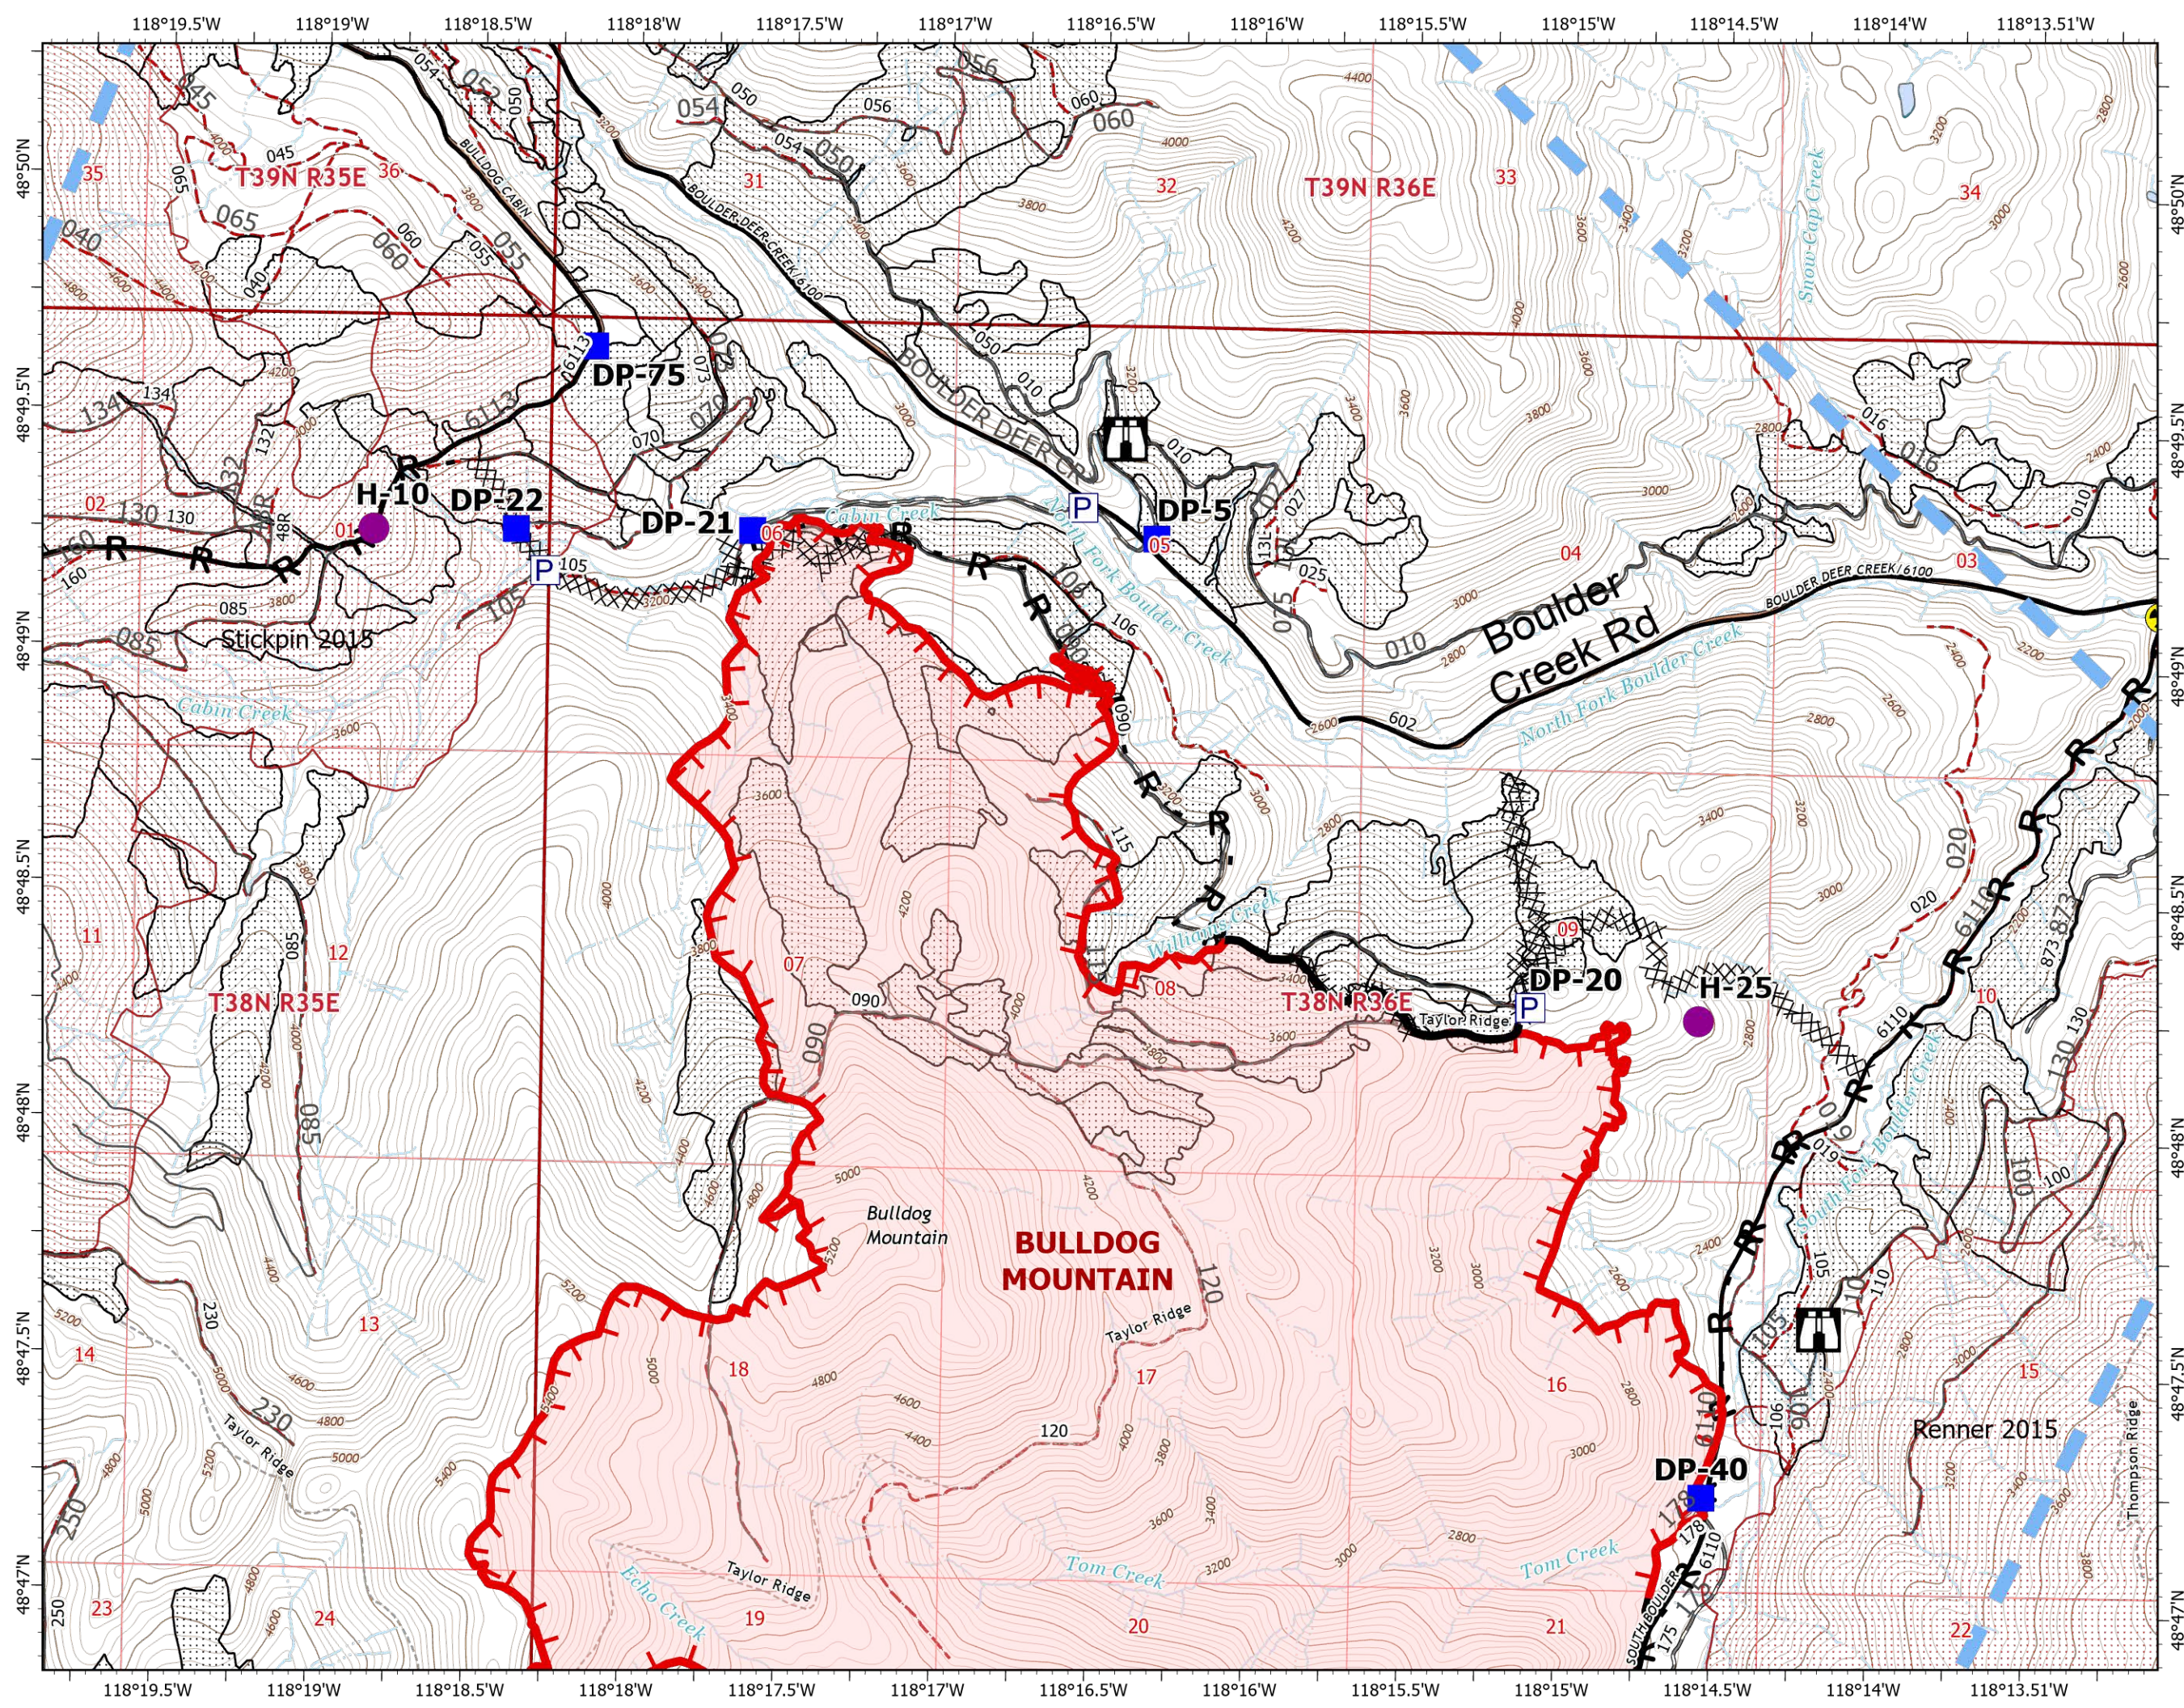

IAP Map

Bulldog Mountain
WACOF-2348
8/25/2021 Day

5,173 acres at 08/22/2021@2100

- Helispot
 - Drop Point
 - 🏠 Lookout
 - ⚠ Hazard
 - ⊗ Completed Dozer Line
 - Completed Road as Line
 - ▭ Temporary Flight Restriction
 - ▬ Fire Edge
 - ▬ Contained Line
 - ▭ Wildfire Daily Fire Perimeter
 - ▭ Burn Scars
 - ▭ Timber Sales
 - - - FS Closed Roads
 - Roads
- Roads**
- Oper_Maint_Level**
- 1 - BASIC CUSTODIAL CARE (CLOSED)
 - 2 - HIGH CLEARANCE VEHICLES
 - 3 - SUITABLE FOR PASSENGER CARS
 - 4 - MODERATE DEGREE OF USER COMFORT
 - 5 - HIGH DEGREE OF USER COMFORT
 - <Null>
 - NA - NOT APPLICABLE
 - <all other values>
- ▭ Roadless Areas

Scale: 1:24,000

8/24/2021 2124
Acres from IR and GPS
North American 1983 Datum, LatLong Grid

IAP Map

Bulldog Mountain
WACOF-2348
8/25/2021 Day

5,173 acres at 08/22/2021@2100

South Tile

- () Division Break
 - Drop Point
 - ⊙ Water Source
 - Completed Road as Line
 - ▬ Temporary Flight Restriction
 - ┃ Fire Edge
 - ▬ Contained Line
 - ▬ Wildfire Daily Fire Perimeter
 - ▨ Timber Sales
 - - - FS Closed Roads
 - Roads
- ### Roads
- Oper_Maint_Level
- 1 - BASIC CUSTODIAL CARE (CLOSED)
 - 2 - HIGH CLEARANCE VEHICLES
 - 3 - SUITABLE FOR PASSENGER CARS
 - 4 - MODERATE DEGREE OF USER COMFORT
 - 5 - HIGH DEGREE OF USER COMFORT
 - <Null>
 - NA - NOT APPLICABLE
 - <all other values>
- ▨ Roadless Areas

Scale: 1:24,000