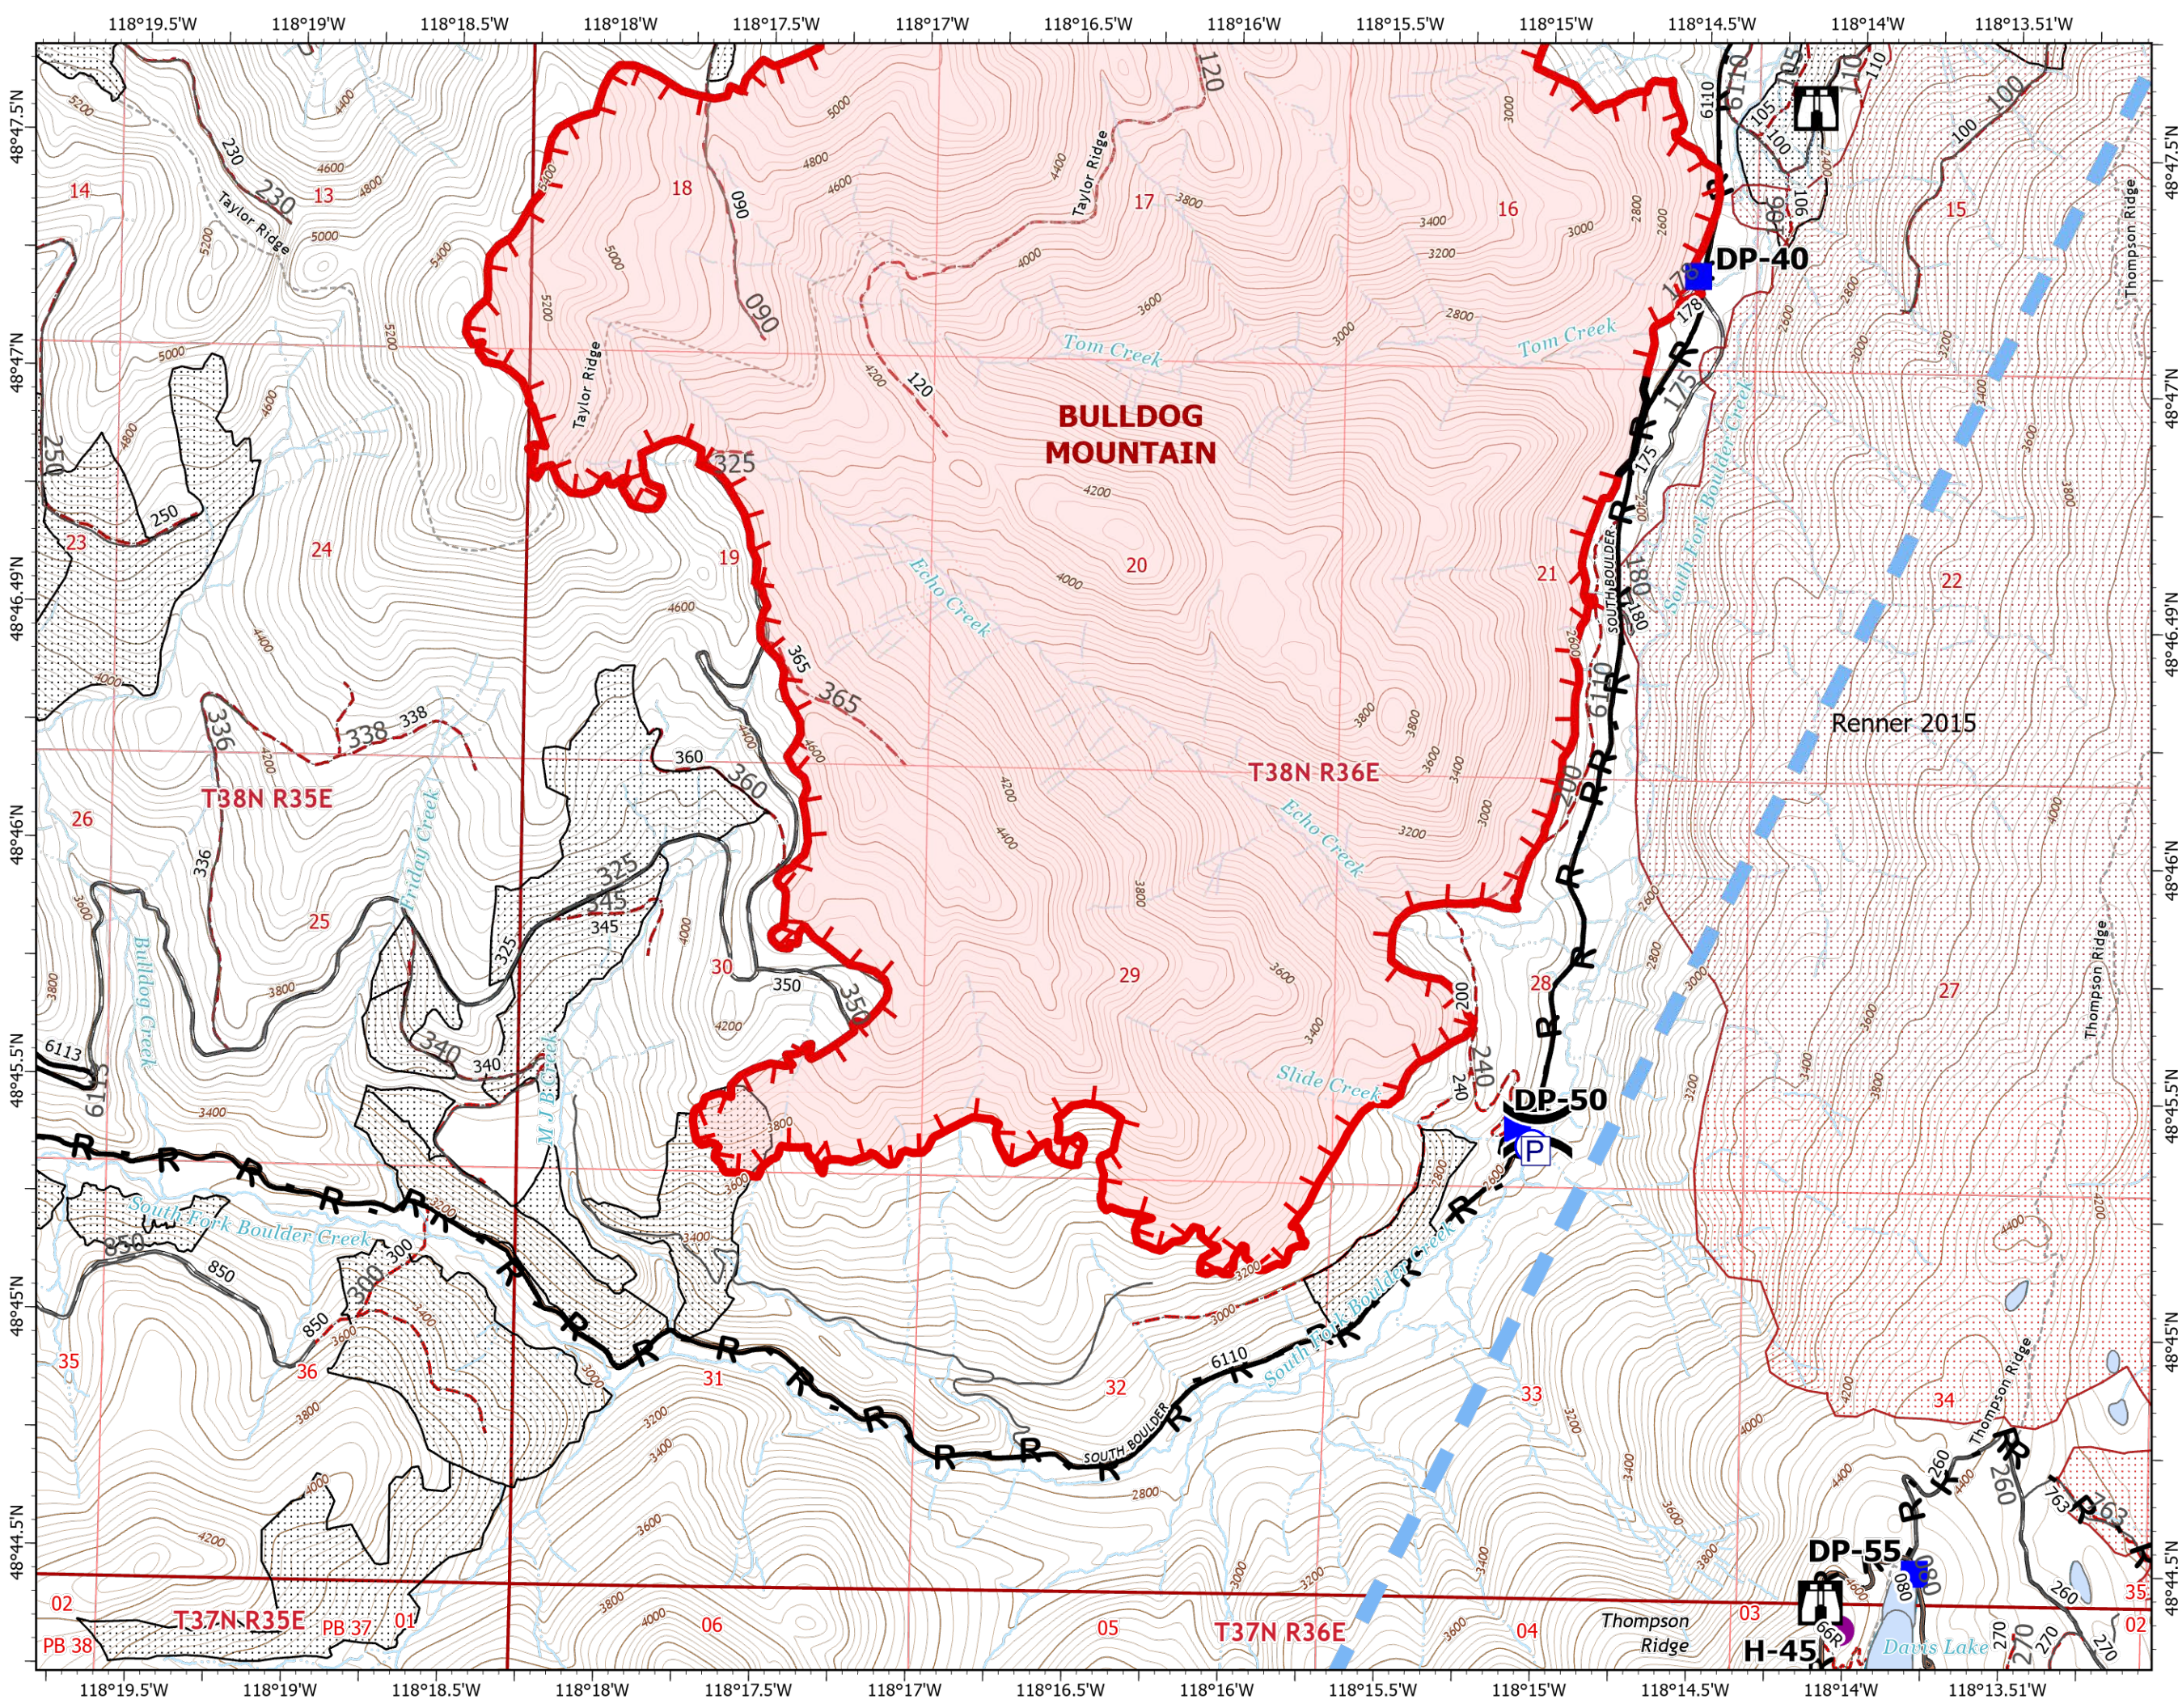

Scale: 1:24,000

8/24/2021 2124
Acres from IR and GPS
North American 1983 Datum, LatLong Grid

IAP Map

Bulldog Mountain
WACOF-2348
8/25/2021 Day

5,173 acres at 08/22/2021@2100

South Tile

- () Division Break
 - Drop Point
 - ⊙ Water Source
 - Completed Road as Line
 - ▬ Temporary Flight Restriction
 - ┃ Fire Edge
 - ▬ Contained Line
 - ▬ Wildfire Daily Fire Perimeter
 - ▨ Timber Sales
 - - - FS Closed Roads
 - Roads
- ### Roads
- Oper_Maint_Level
- 1 - BASIC CUSTODIAL CARE (CLOSED)
 - 2 - HIGH CLEARANCE VEHICLES
 - 3 - SUITABLE FOR PASSENGER CARS
 - 4 - MODERATE DEGREE OF USER COMFORT
 - 5 - HIGH DEGREE OF USER COMFORT
 - <Null>
 - NA - NOT APPLICABLE
 - <all other values>
- ▨ Roadless Areas

Scale: 1:24,000

8/24/2021 2124
Acres from IR and GPS
North American 1983 Datum, LatLong Grid

IAP Map

Mack Mountain
WACOF-2338
8/25/2021 Day

1,233 acres at 08/22/2021@2100

- Drop Point
 - Gate
 - Road Repair
 - Completed Road as Line
 - R Planned Road as Line
 - Temporary Flight Restriction
 - Fire Edge
 - Wildfire Daily Fire Perimeter
 - Roadless Areas
 - FS Closed Roads
 - Roads
- Roads**
- Oper_Maint_Level**
- 1 - BASIC CUSTODIAL CARE (CLOSED)
 - 2 - HIGH CLEARANCE VEHICLES
 - 3 - SUITABLE FOR PASSENGER CARS
 - 4 - MODERATE DEGREE OF USER COMFORT
 - 5 - HIGH DEGREE OF USER COMFORT
 - <Null>
 - NA - NOT APPLICABLE
 - <all other values>

Scale: 1:24,000