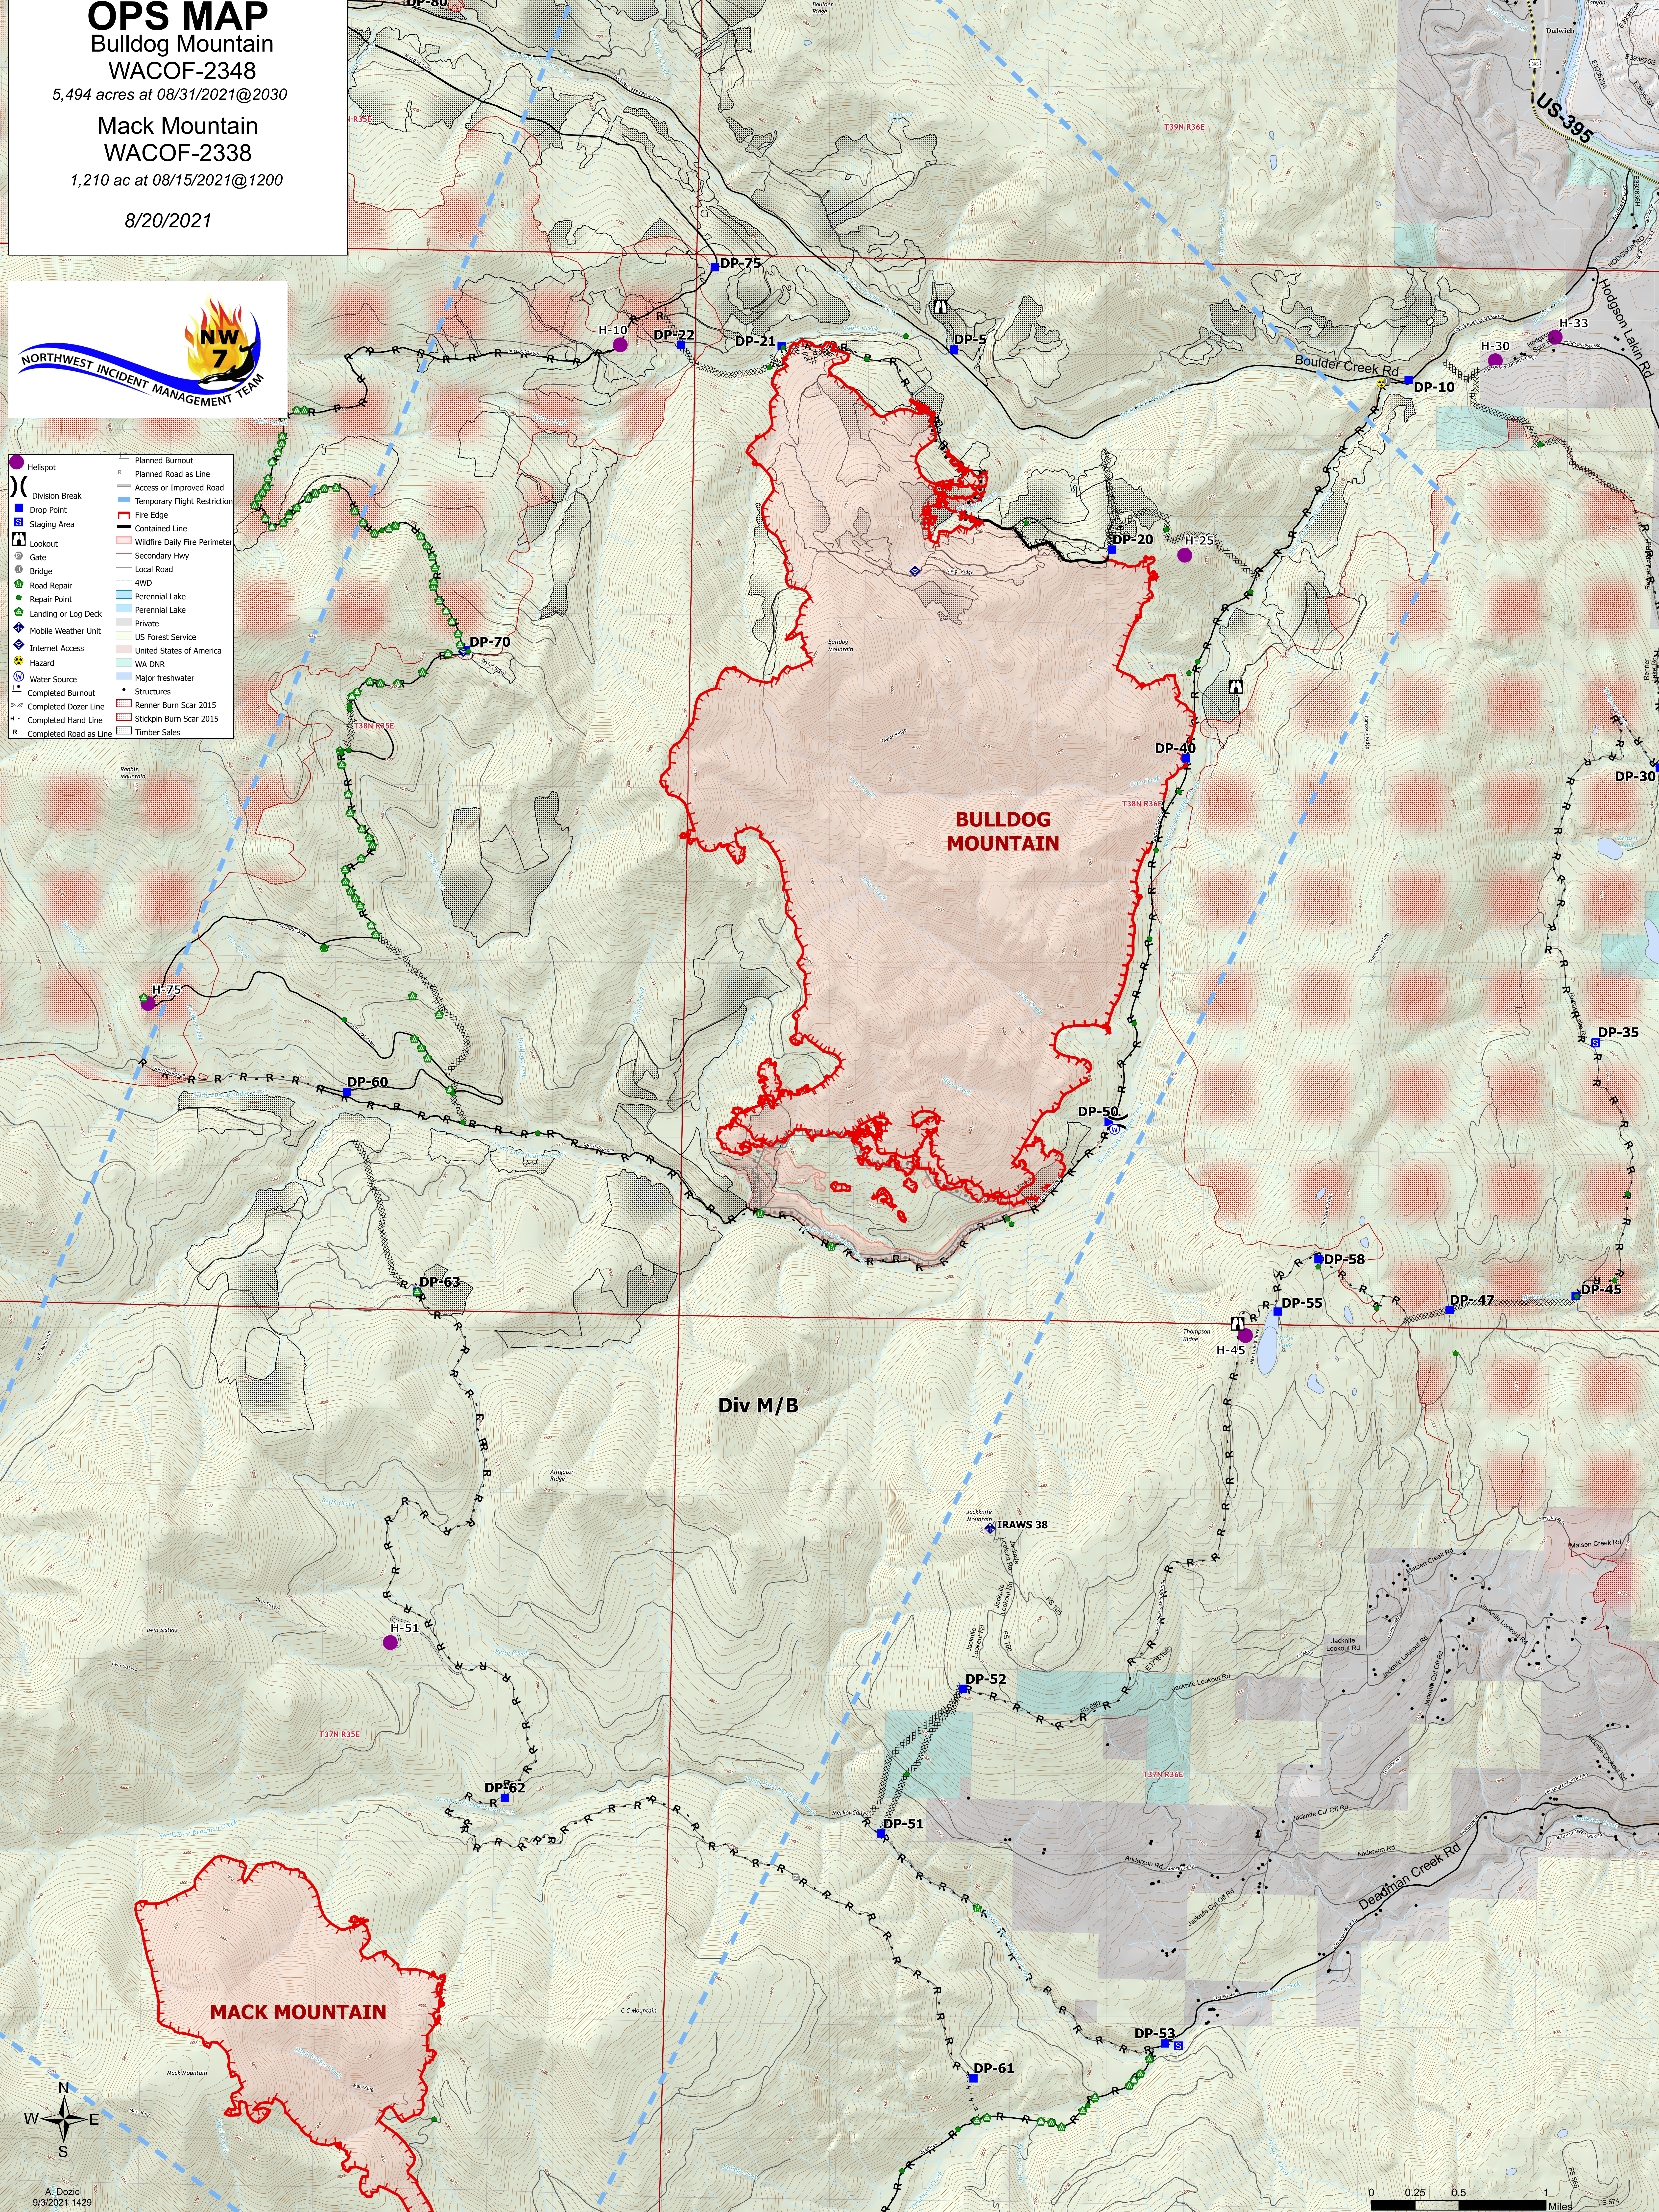

OPS MAP

Bulldog Mountain WACOF-2348

5,494 acres at 08/31/2021@2030

Mack Mountain WACOF-2338

1,210 ac at 08/15/2021@1200

8/20/2021

- Helispot
- Division Break
- Drop Point
- Staging Area
- Lookout
- Gate
- Bridge
- Road Repair
- Repair Point
- Landing or Log Deck
- Mobile Weather Unit
- Internet Access
- Hazard
- Water Source
- Completed Burnout
- Completed Dozer Line
- Completed Hand Line
- Completed Road as Line
- Planned Burnout
- Planned Road as Line
- Access or Improved Road
- Temporary Flight Restriction
- Fire Edge
- Contained Line
- Wildfire Daily Fire Perimeter
- Secondary Hwy
- Local Road
- 4WD
- Perennial Lake
- Perennial Lake
- Private
- US Forest Service
- United States of America
- WA DNR
- Major freshwater
- Structures
- Renner Burn Scar 2015
- Stickpin Burn Scar 2015
- Timber Sales

A. Dozic
9/3/2021 1429

0 0.25 0.5 1 Miles