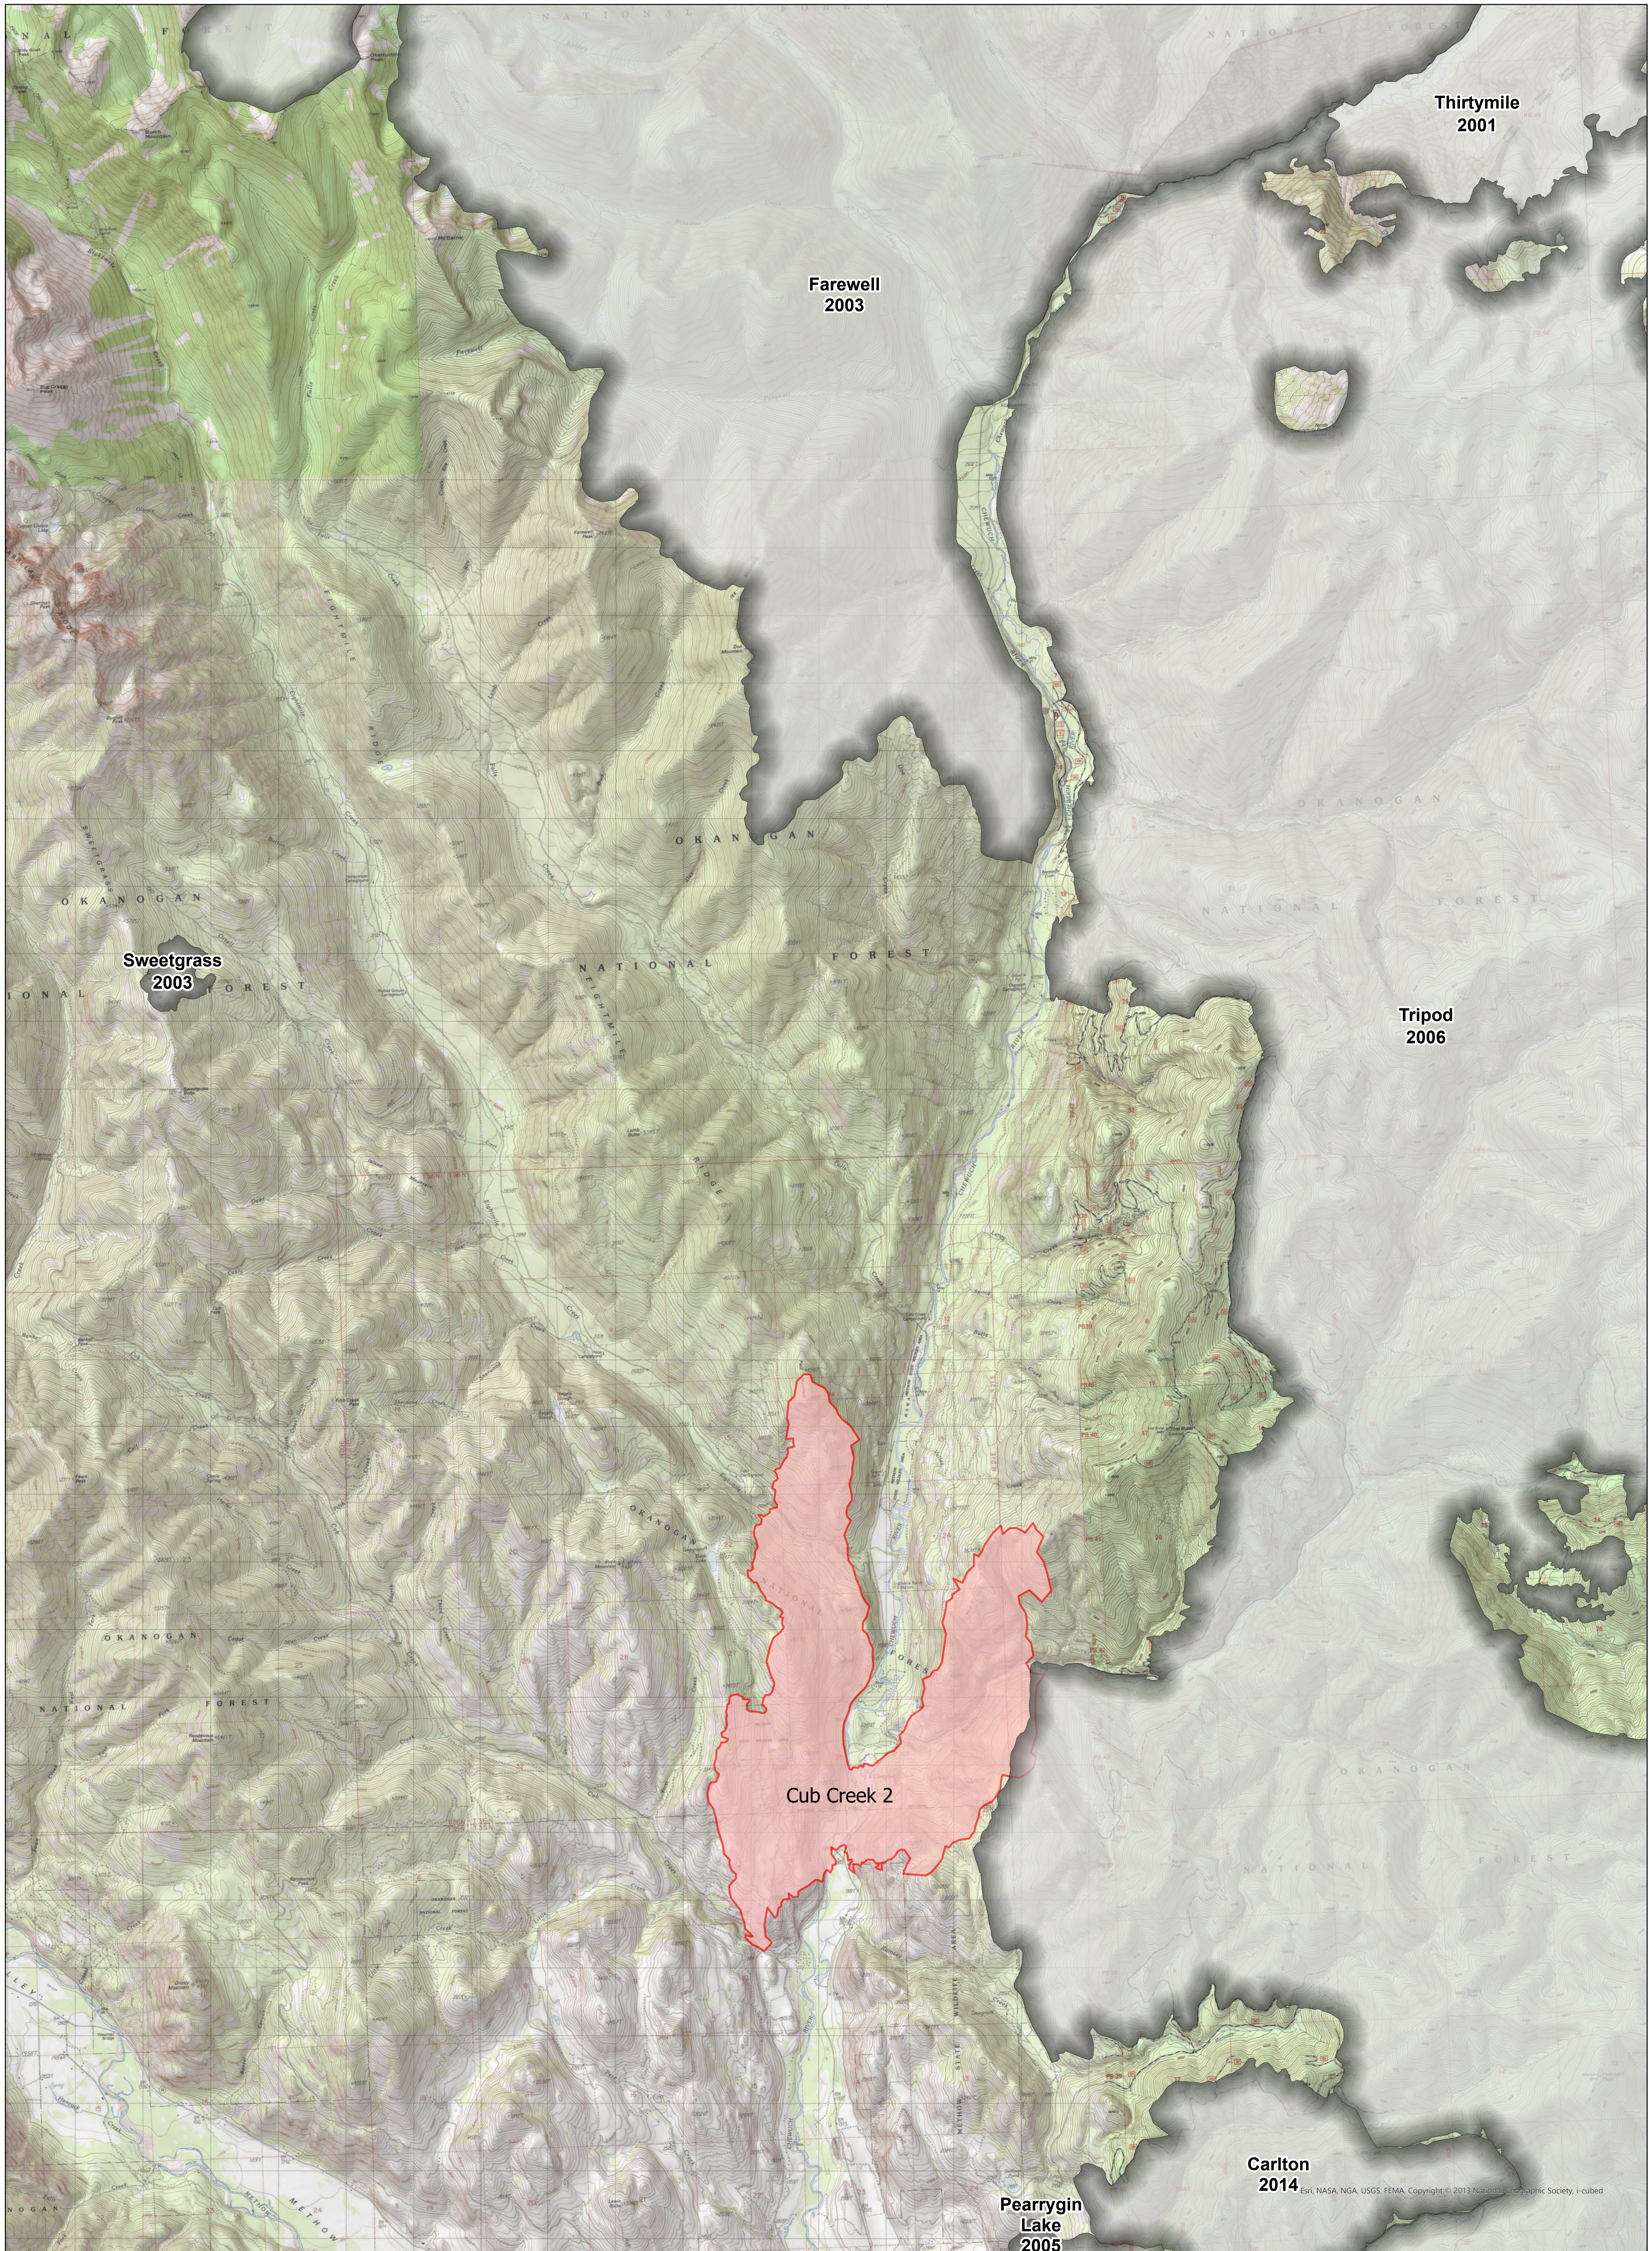

Fire History

Cub Creek 2 WA-NES-000373

Fire Perimeter Acres as of 7/17/201
Cedar Creek - 4080 Acres
Delancy - 133 Acres
Cub Creek 2 - 4690 Acres

Map Updated: 7/18/2021 @ 1435

0 0.25 0.5 1 1.5 2 Miles