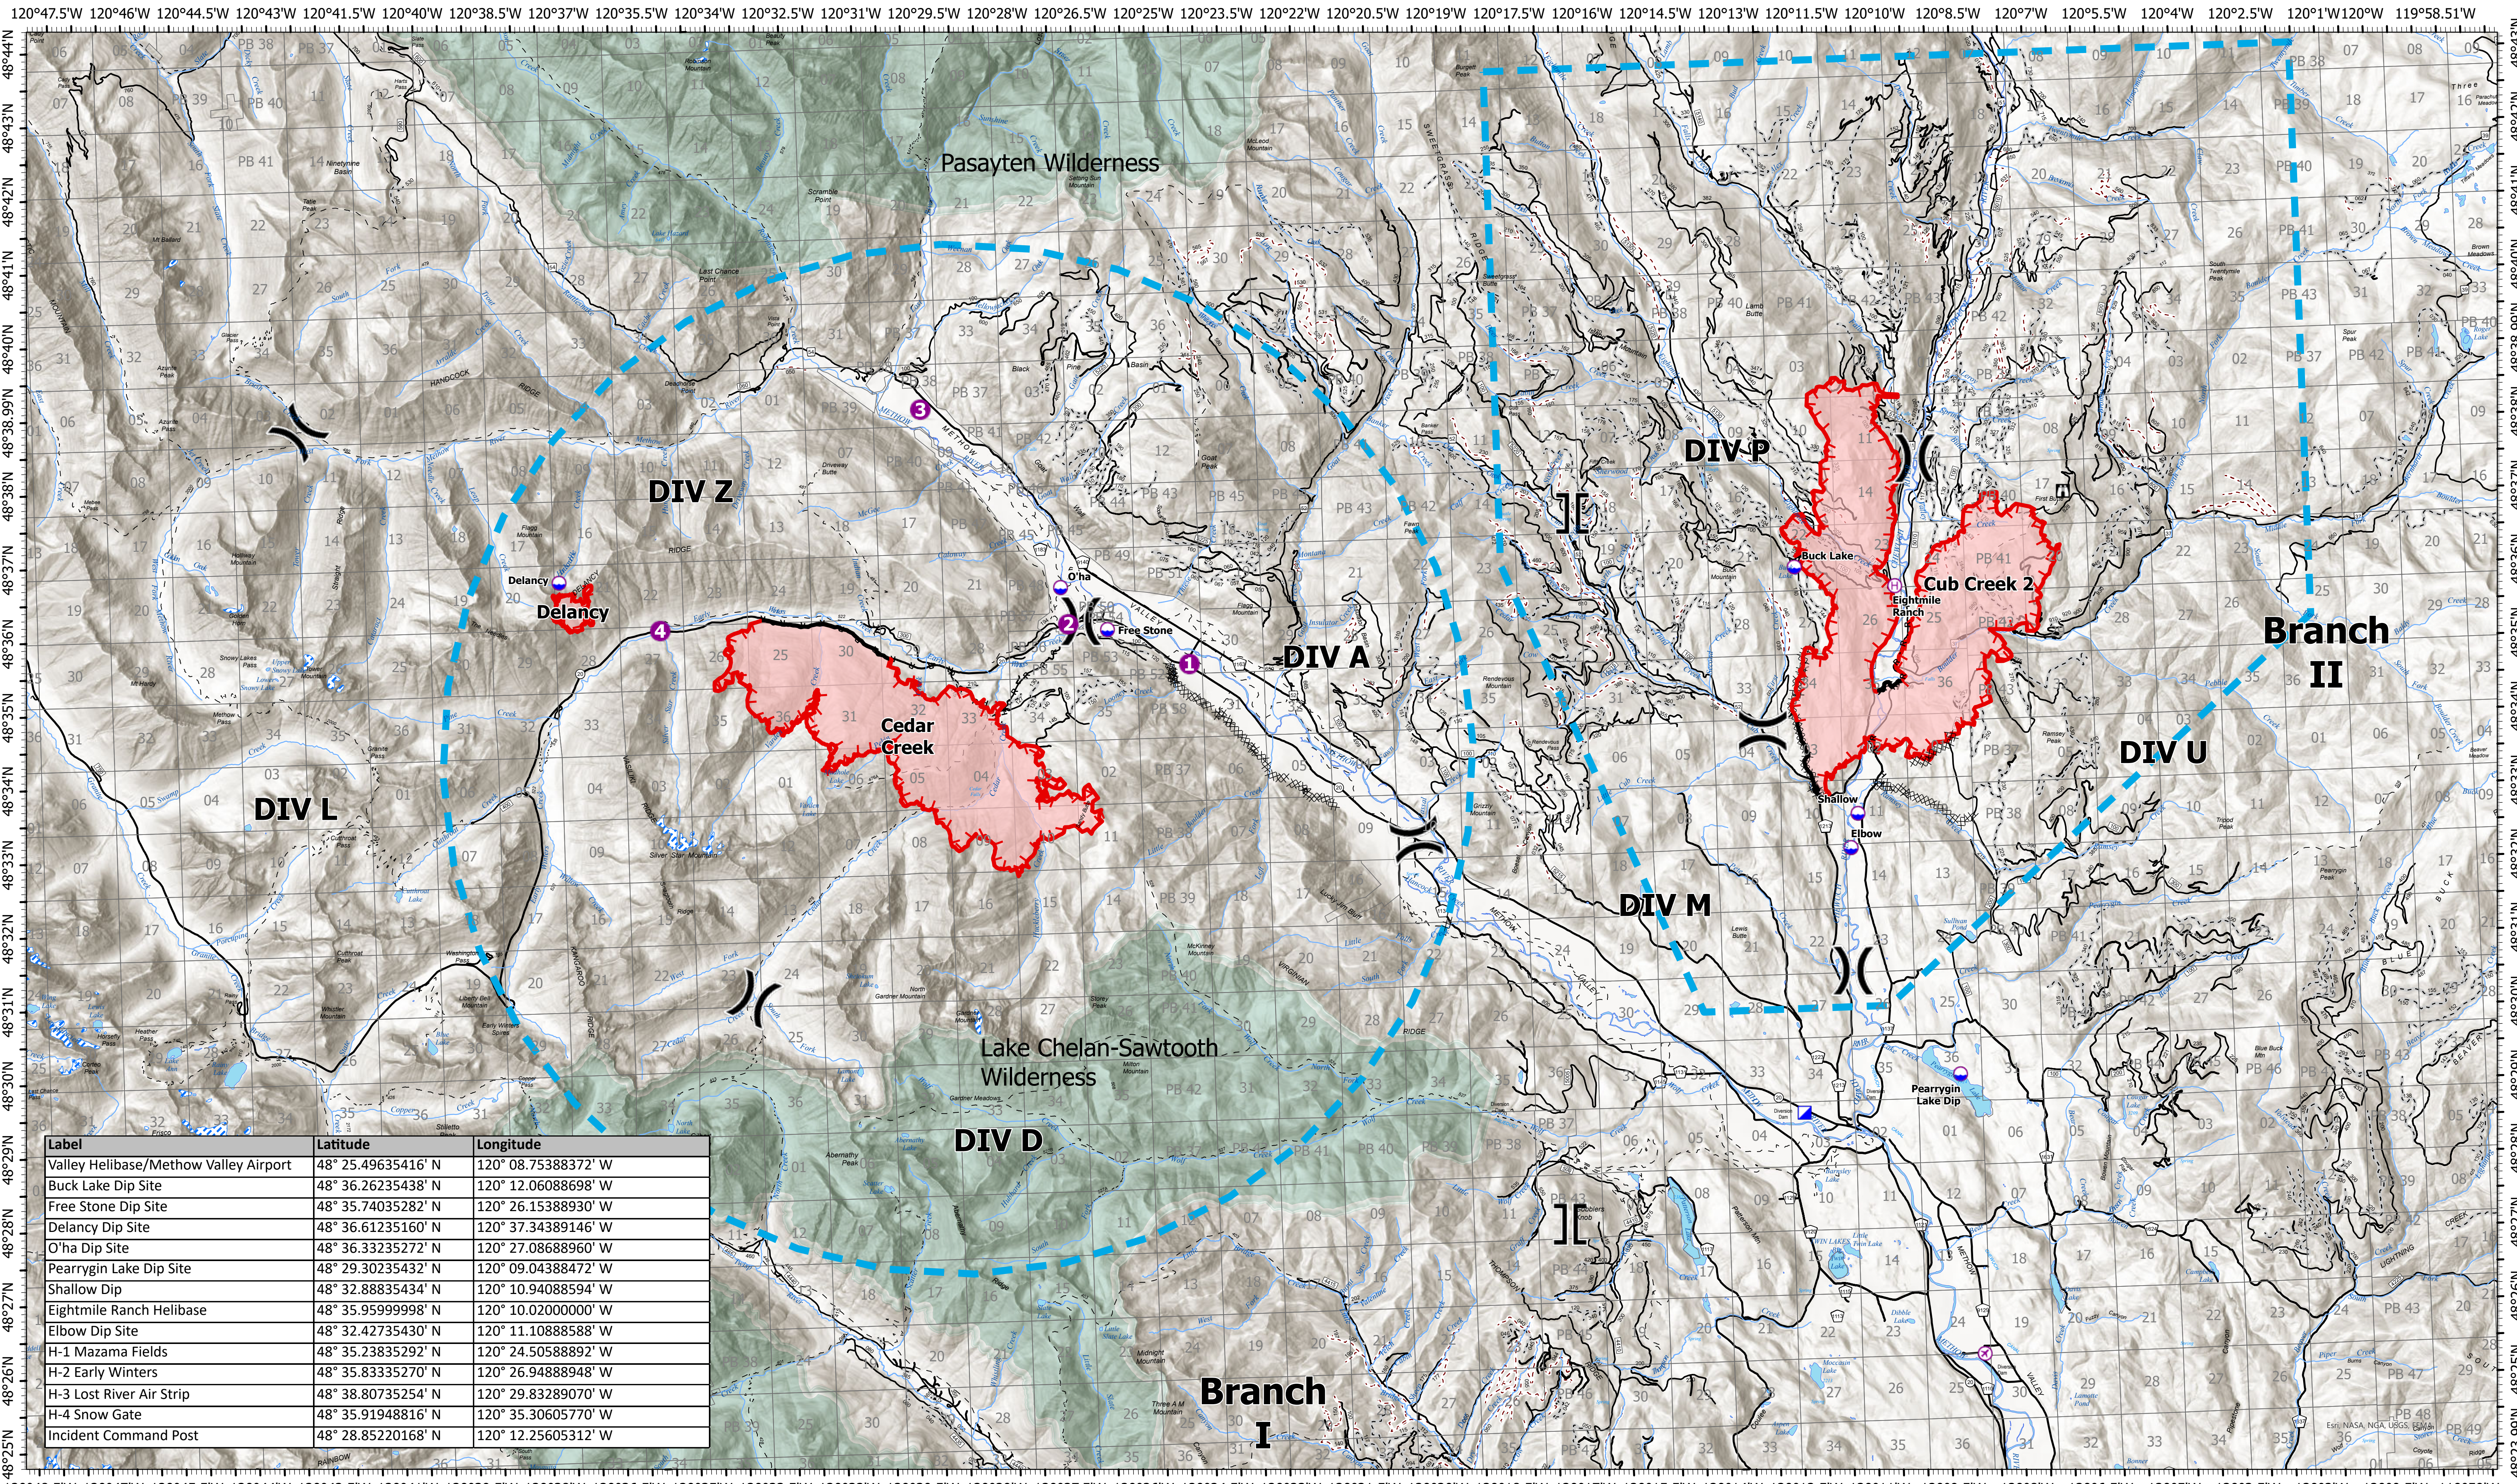

Air Operations

Cedar Creek
WA-OWF-000320

Cub Creek 2
WA-NES-000373

Fire Perimeter Acres as of 2021-07-19
Cedar Creek - 5,945
Cub Creek 2 - 8,255
Delancy - 154

Map Updated: 7/19/2021 @ 1150

- ⊗ Airstrip or Airport
- ⊙ Dip Site
- ⊙ Helispot
- ⊙ Helibase
- ⊗ Division Break
- ⊗ Branch Break
- ⊗ Incident Command Post
- ⊗ Lookout
- ⊗ Completed Dozer Line
- ⊗ Completed Hand Line
- ⊗ Completed Road as Line
- ⊗ Temporary Flight Restriction
- ⊗ Fire Edge
- ⊗ Contained Line
- ⊗ Trails
- ⊗ Highways
- ⊗ Open FS Roads
- ⊗ Closed FS Roads
- ⊗ Road Core Decom
- ⊗ Wilderness