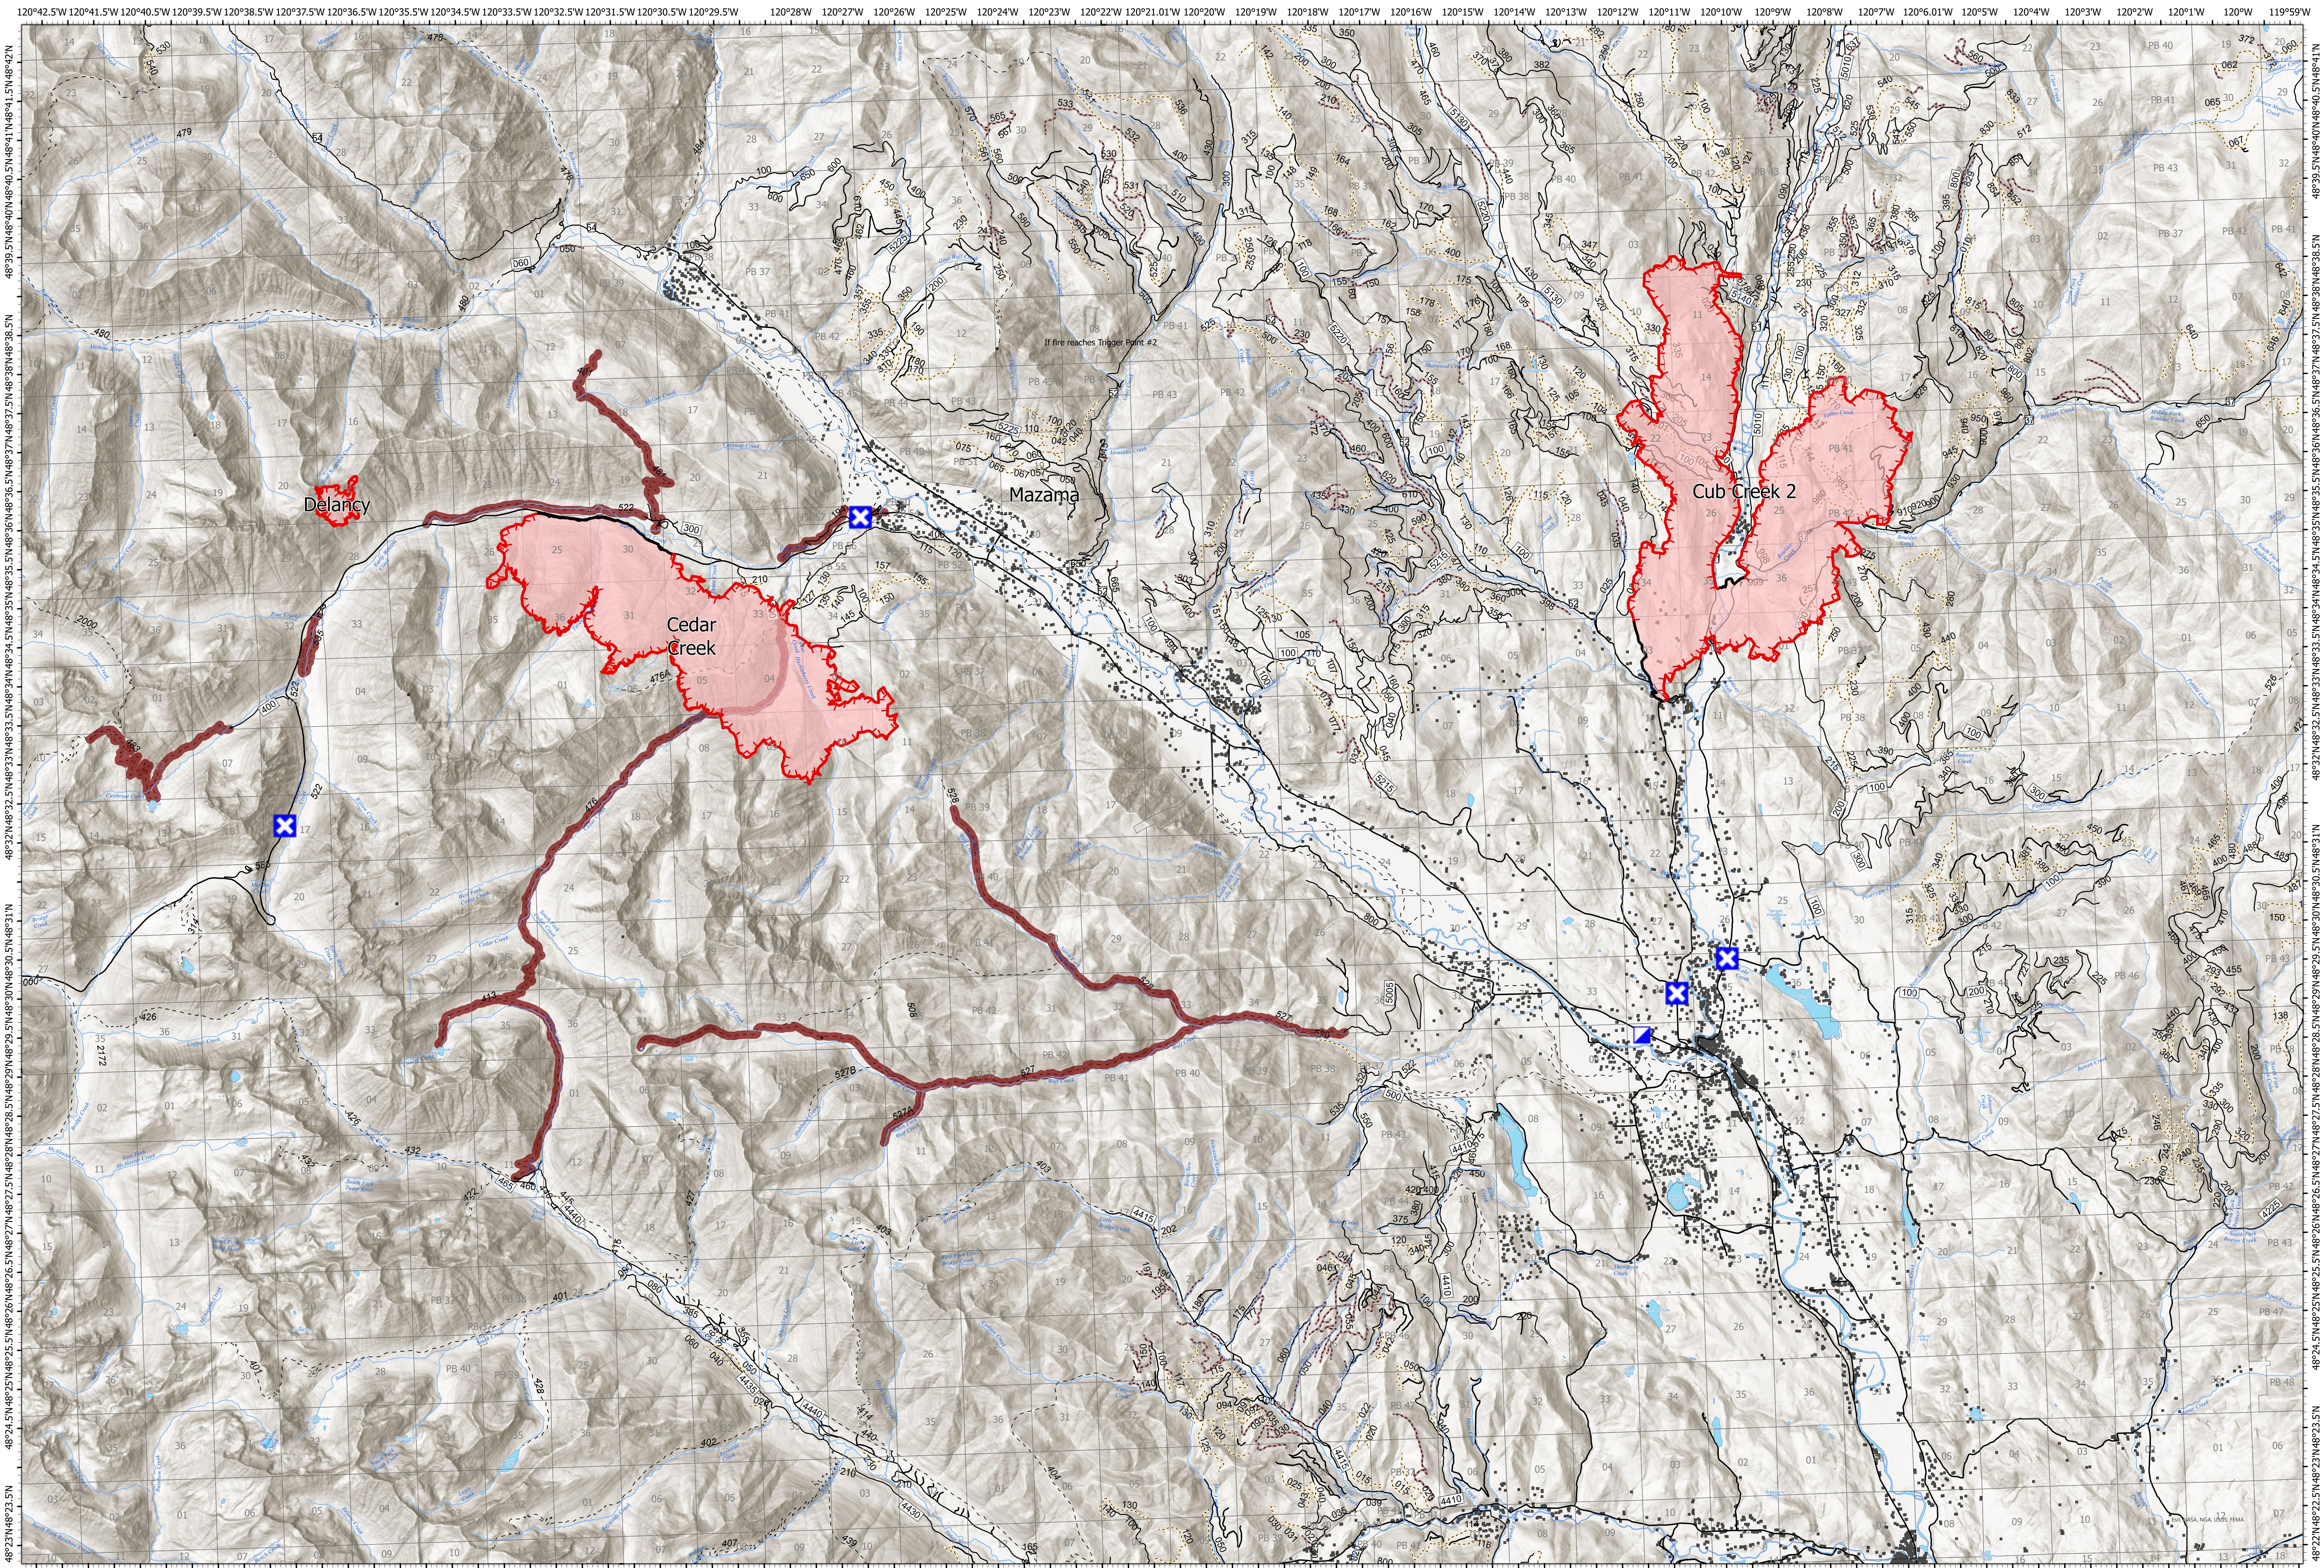

Closures

Cedar Creek
WA-OWF-000320
Cub Creek 2
WA-NES-000373

Fire Perimeter Acres as of 2021-07-19
Cedar Creek - 5,945
Delancy - 154
Cub Creek 2 - 8,255

- Structure
- Incident Command Post
- Fire Edge
- Contained Line
- Highways
- Open FS Roads
- Closed FS Roads
- Decommissioned Roads
- Trails
- Trail Closures
- Road Closure

0 1 2 3 4 Miles