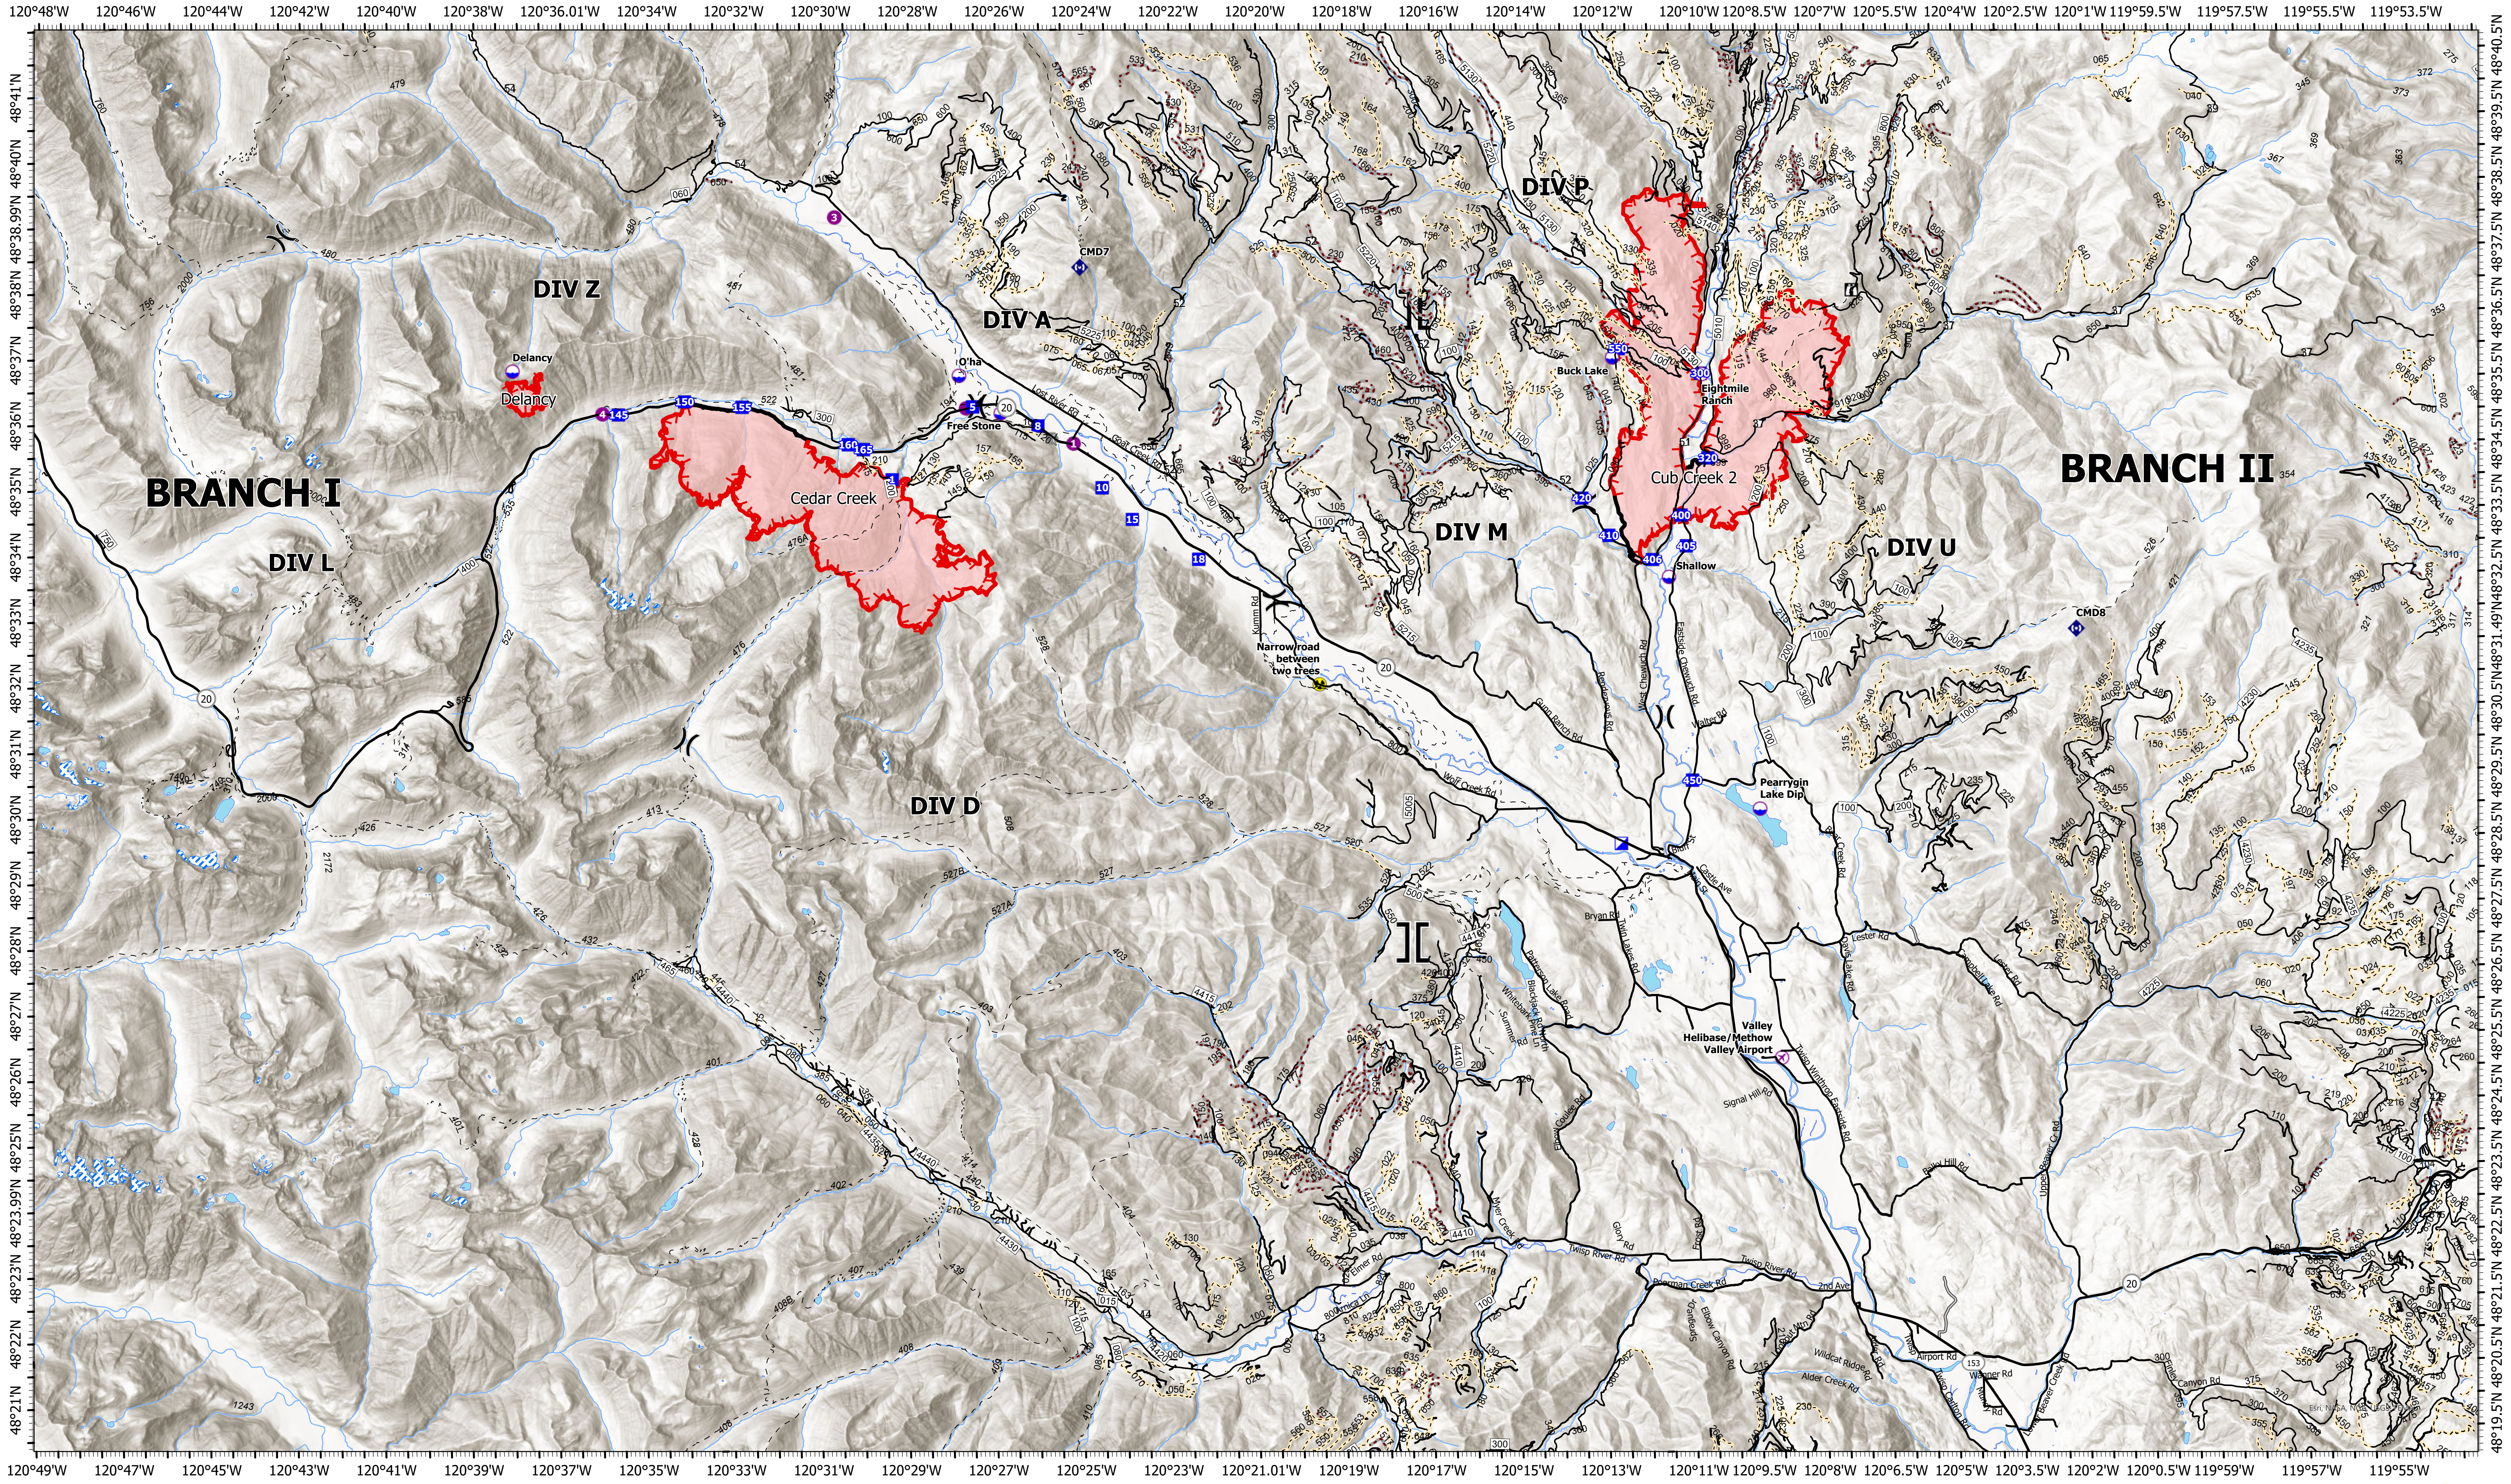

Transportation

Cedar Creek
 WA-OWF-000320
Cub Creek II
 WA-NES-000373

Fire Perimeter Acres as of 2021-07-19
 Cedar Creek - 5,945
 Delancy - 154
 Cub Creek II - 8,255

Map Updated: 7/19/2021 @ 0700

- Airstrip or Airport
- Dip Site
- Helispot
- Helibase
- Division Break
- Branch Break
- Incident Command Post
- Drop Point
- Lookout
- Bridge
- Repeater
- Hazard
- Other
- Fire Edge
- Contained Line
- Highways
- Open FS Roads
- Closed FS Roads
- Other Roads
- Trails