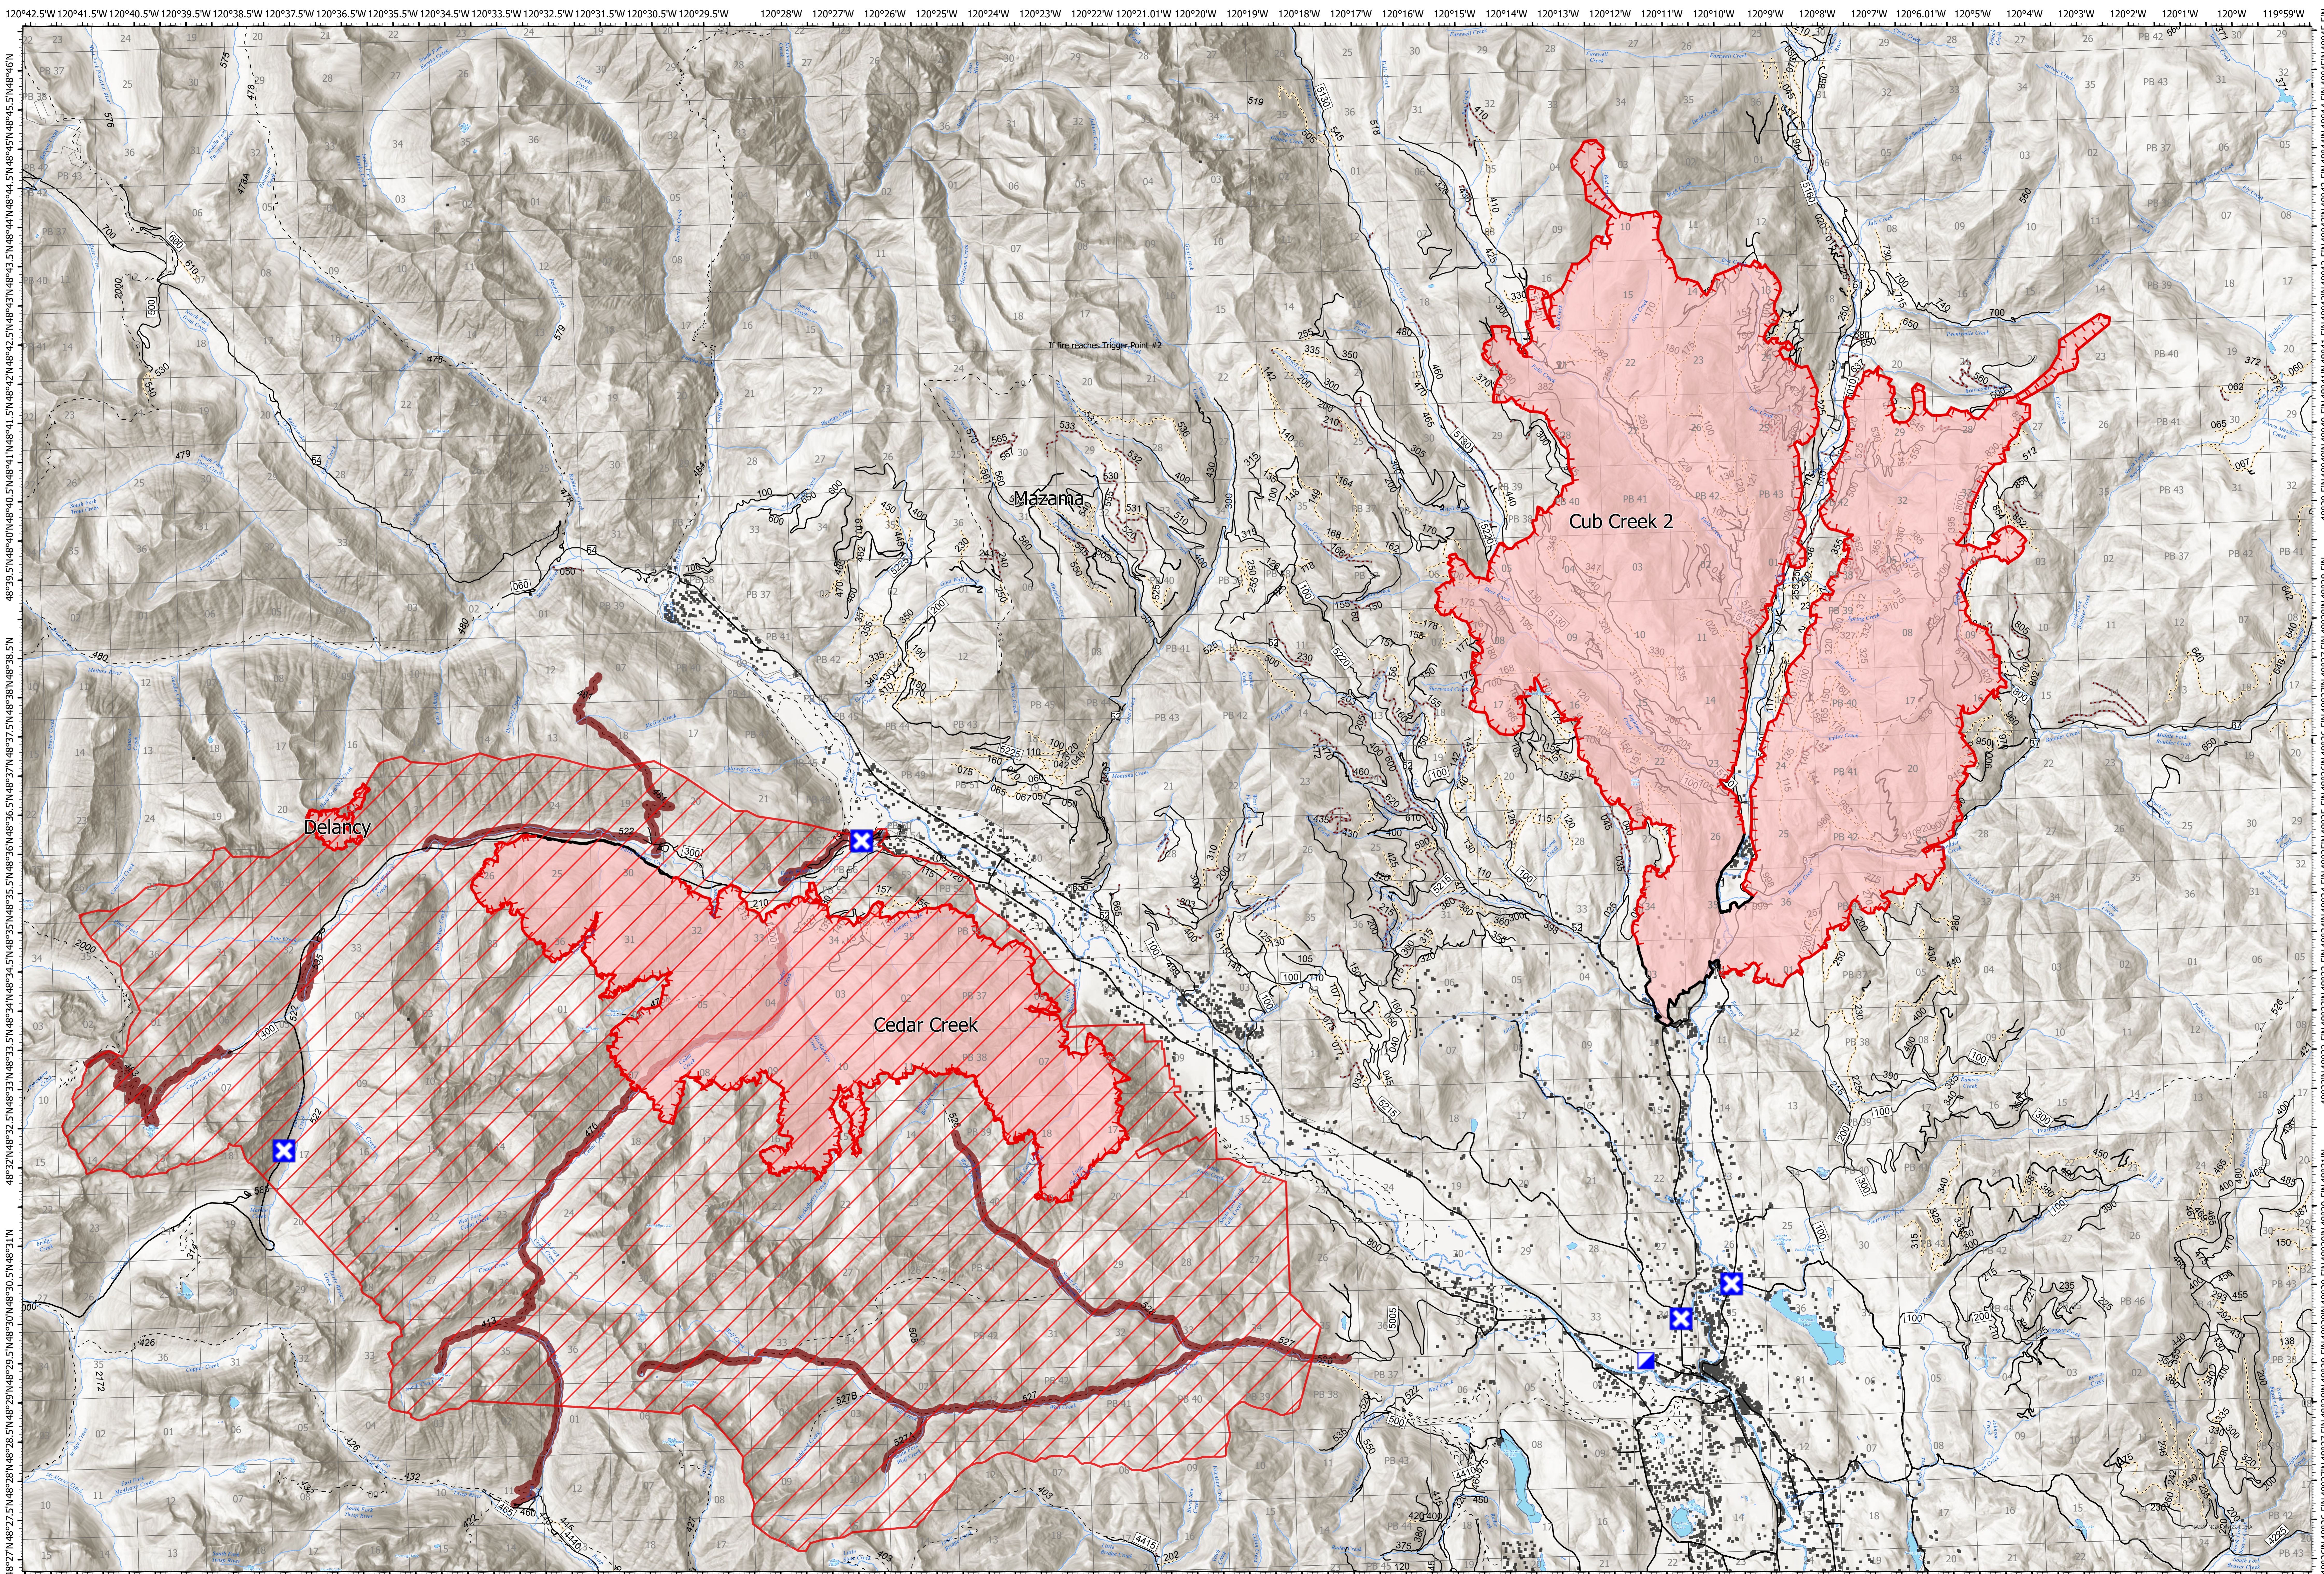

Closures

Cedar Creek
WA-OWF-000320
Cub Creek 2
WA-NES-000373

Fire Perimeter Acres as of 2021-07-21
Cedar Creek - 14,857
Delancy - 219
Cub Creek 2 - 35,134

Map Updated: 7/21/2021 @ 1834

- Structure
- Contained Line
- Closed FS Roads
- Trails
- Incident Command Post
- Highways
- Decommissioned Roads
- Trail Closures
- Fire Edge
- Open FS Roads
- ClosureAreas
- Road Closure