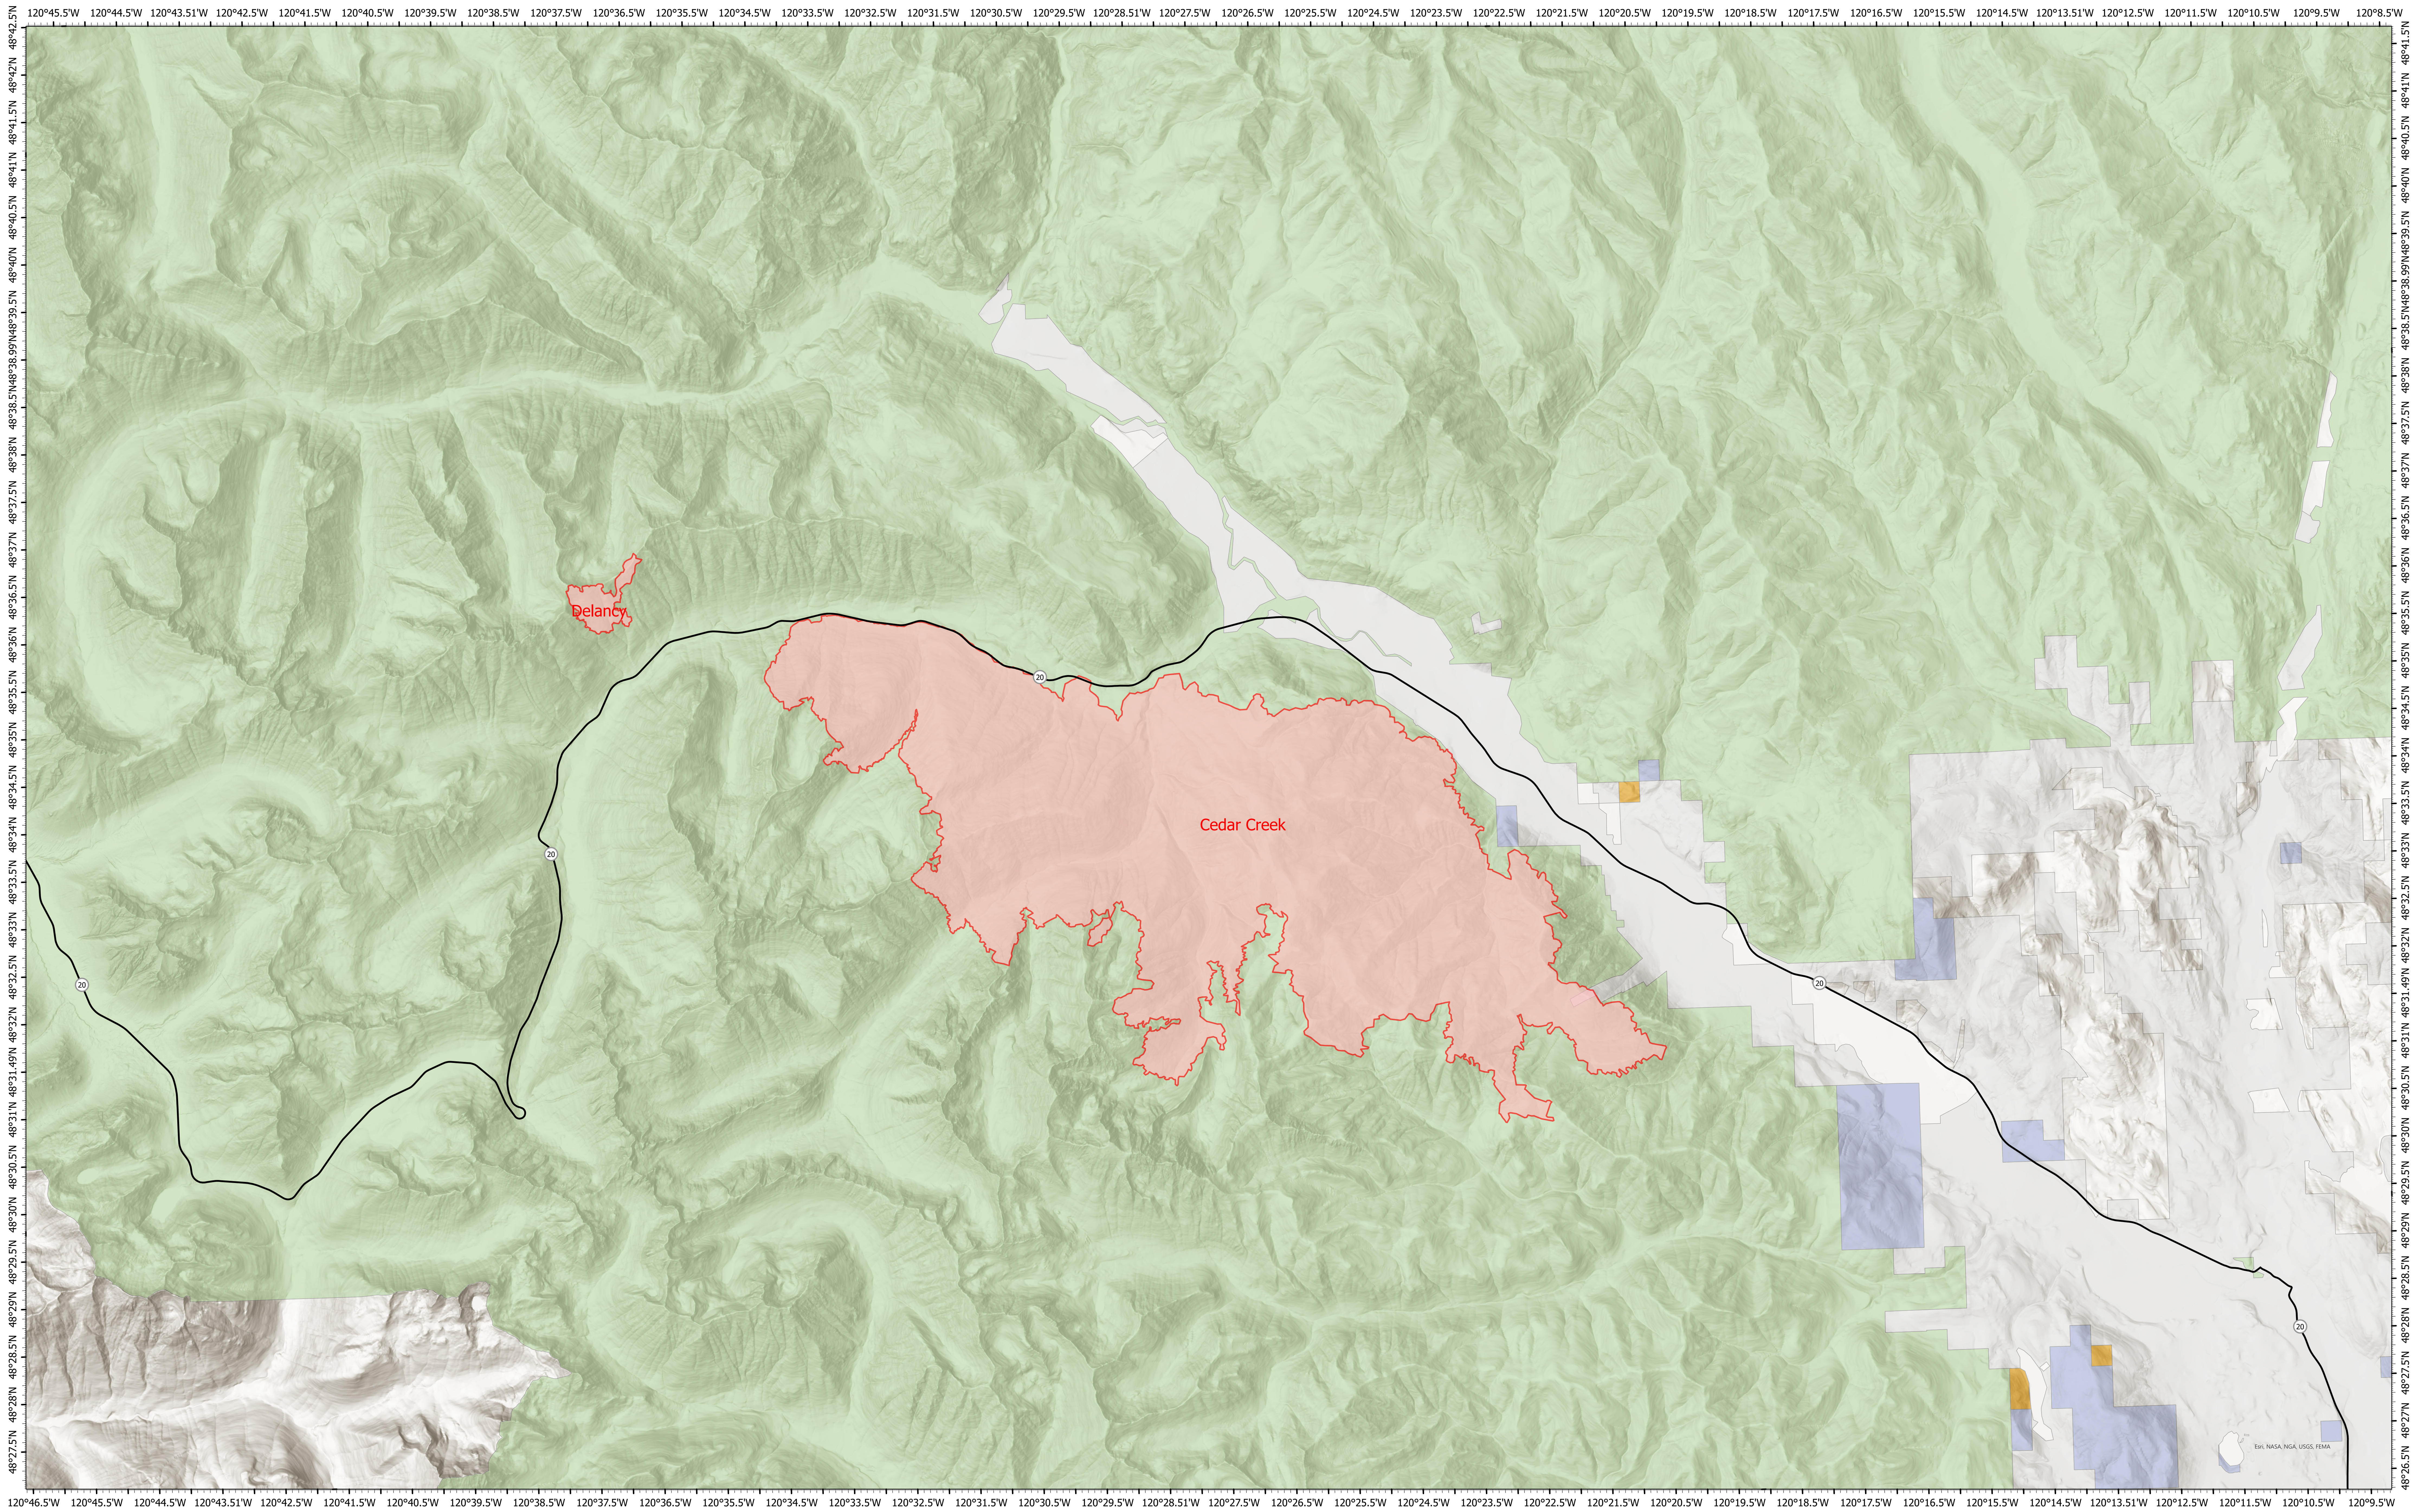

Ownership Map

Cedar Creek
WA-OWF-000320
Cub Creek II
WA-NES-000373

Fire Perimeter Acres as of 07/22/2021 @ 2315
Cedar Creek - 18,634
Delancy - 219
Cub Creek 2 - 38,671

Incident	Ownership	Acres
Cedar Creek	USFS	18,613
Cedar Creek	Private	21
Delancy	USFS	219

- Bureau of Indian Affairs
- Bureau of Land Management
- U.S. Forest Service
- State Land
- Other Land, Including Private
- Highways