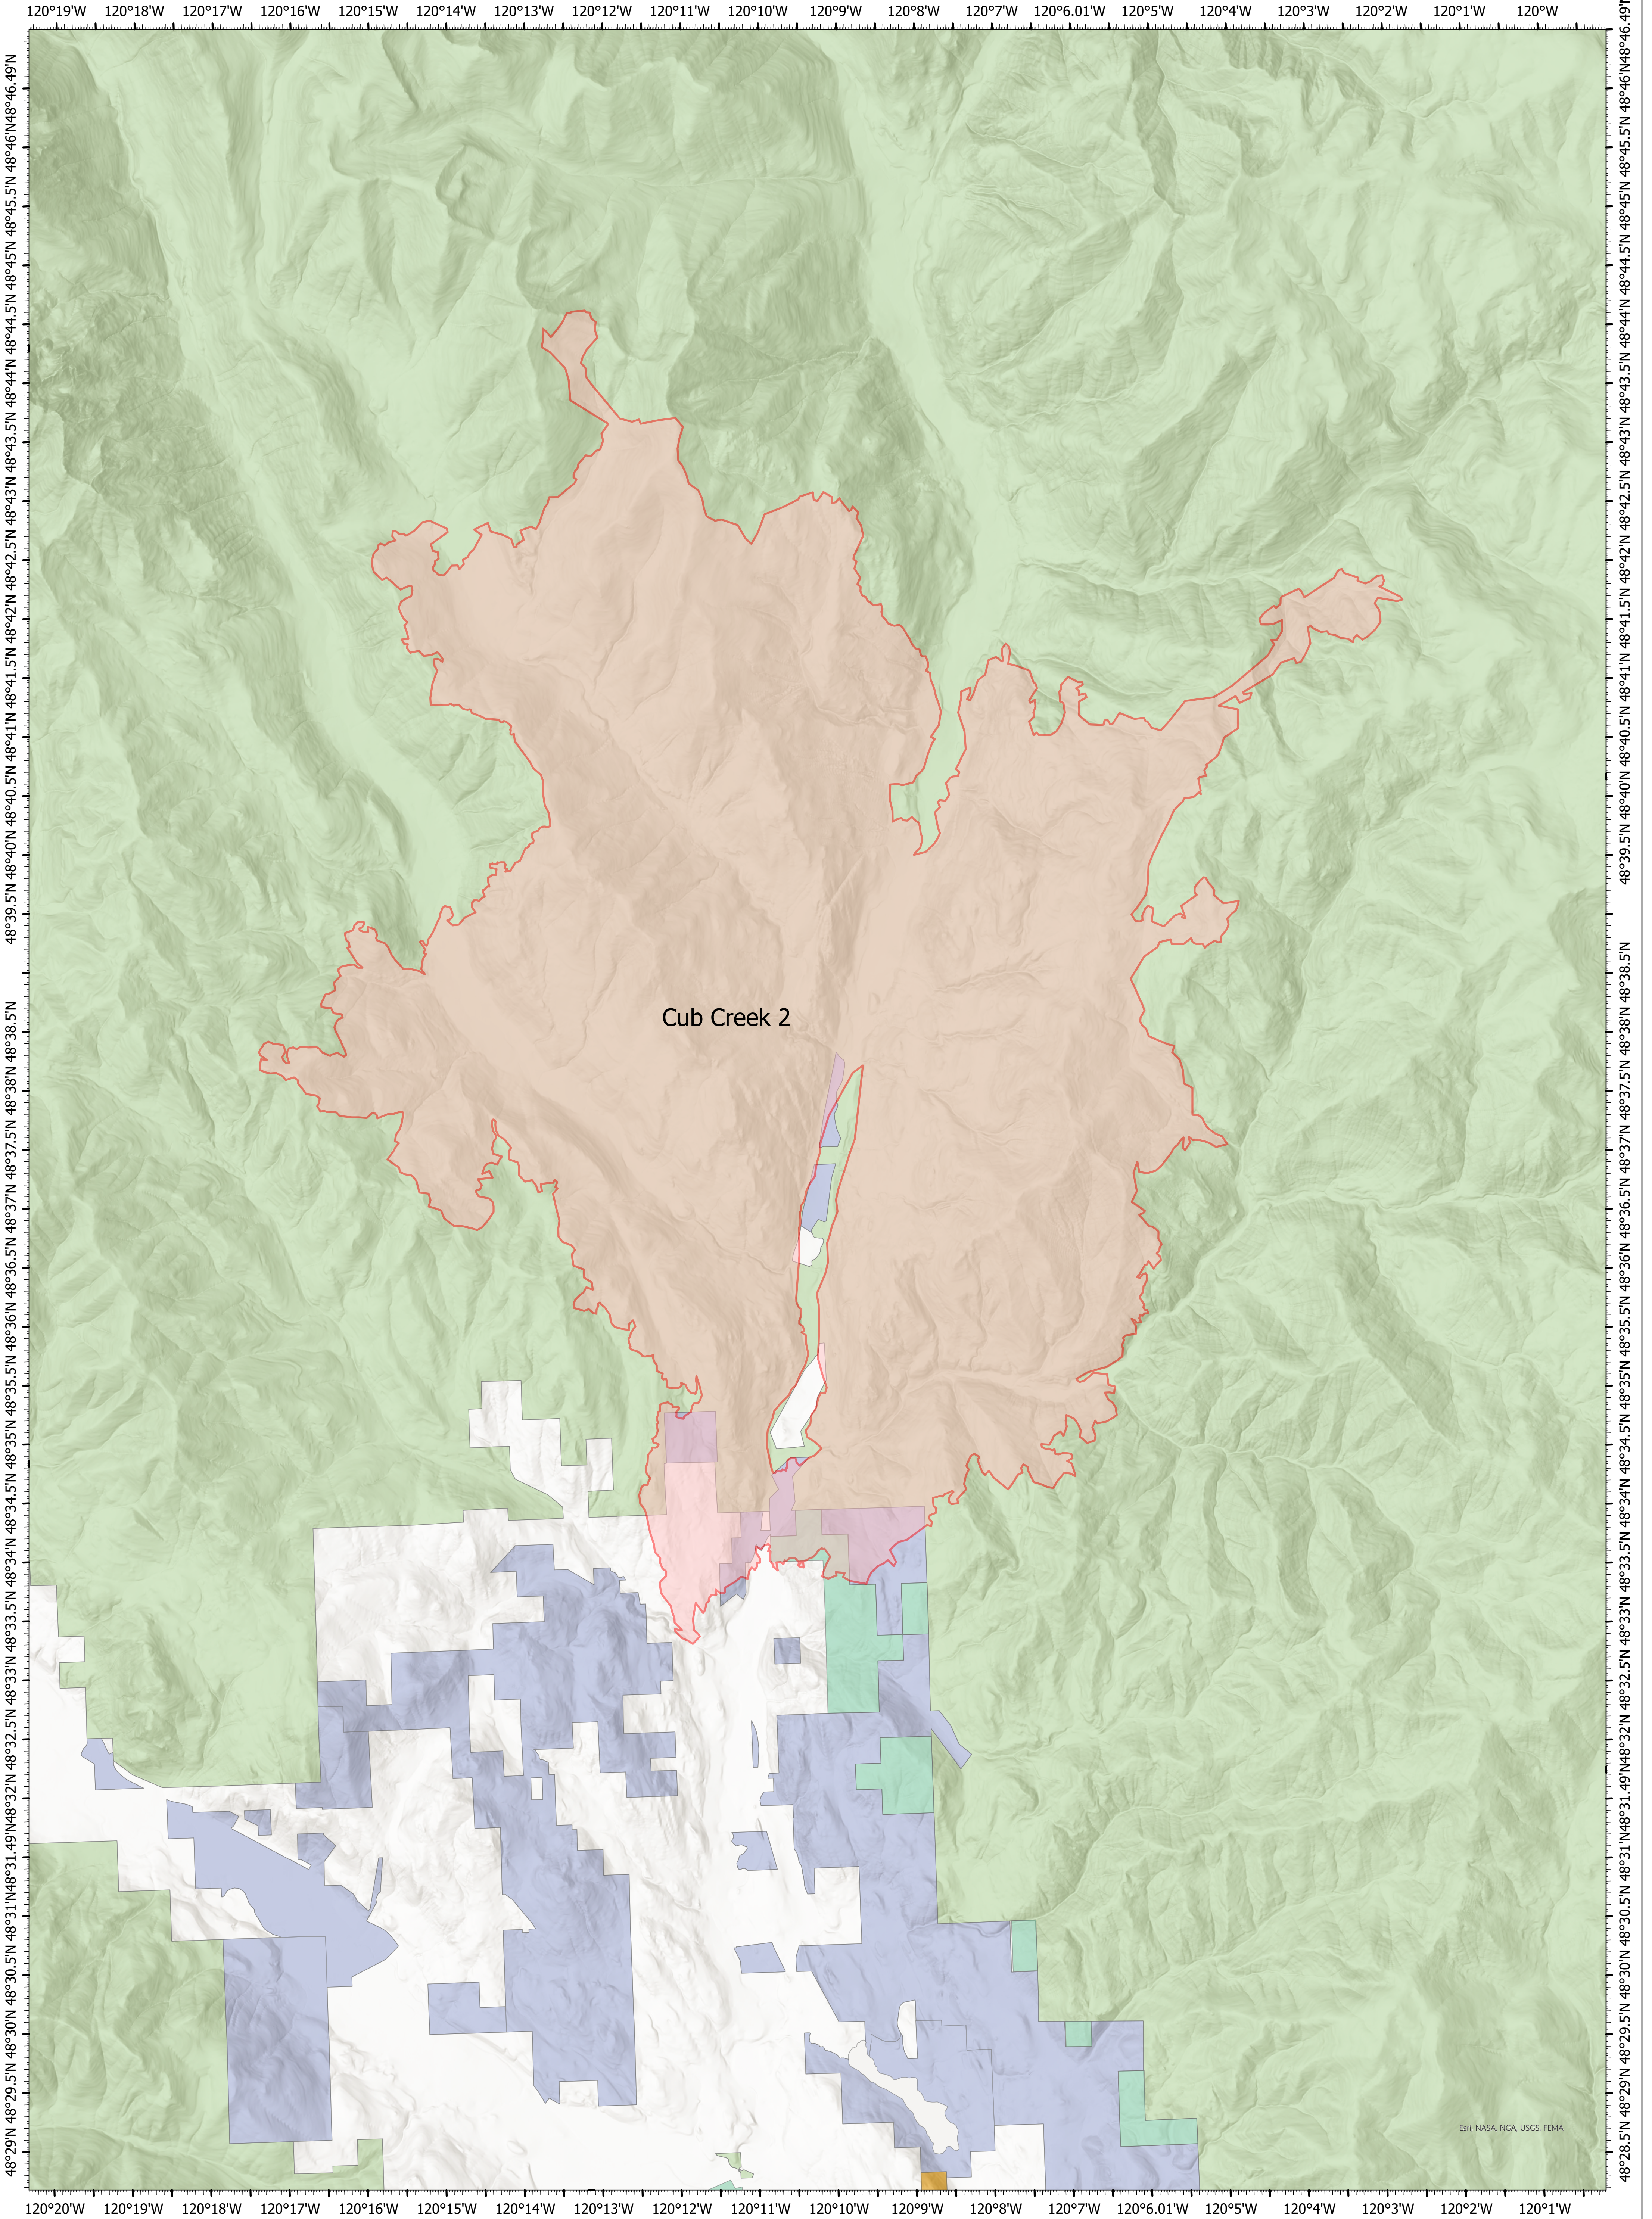

Ownership Map

Cub Creek 2

Esri, NASA, NGA, USGS, FEMA

Cub Creek 2 WA-NES-000373

Fire Perimeter Acres as of 07/22/2021 @ 2315
Cedar Creek - 18,634
Delancy - 219
Cub Creek 2 - 38,671

Map Updated: 7/22/2021 @ 0952

Incident	Ownership	Acres
Cub Creek 2	USFS	37,175
Cub Creek 2	Private	640
Cub Creek 2	State	683
Cub Creek 2	FWS	173

- BLM
- Private
- State
- USFS
- FWS