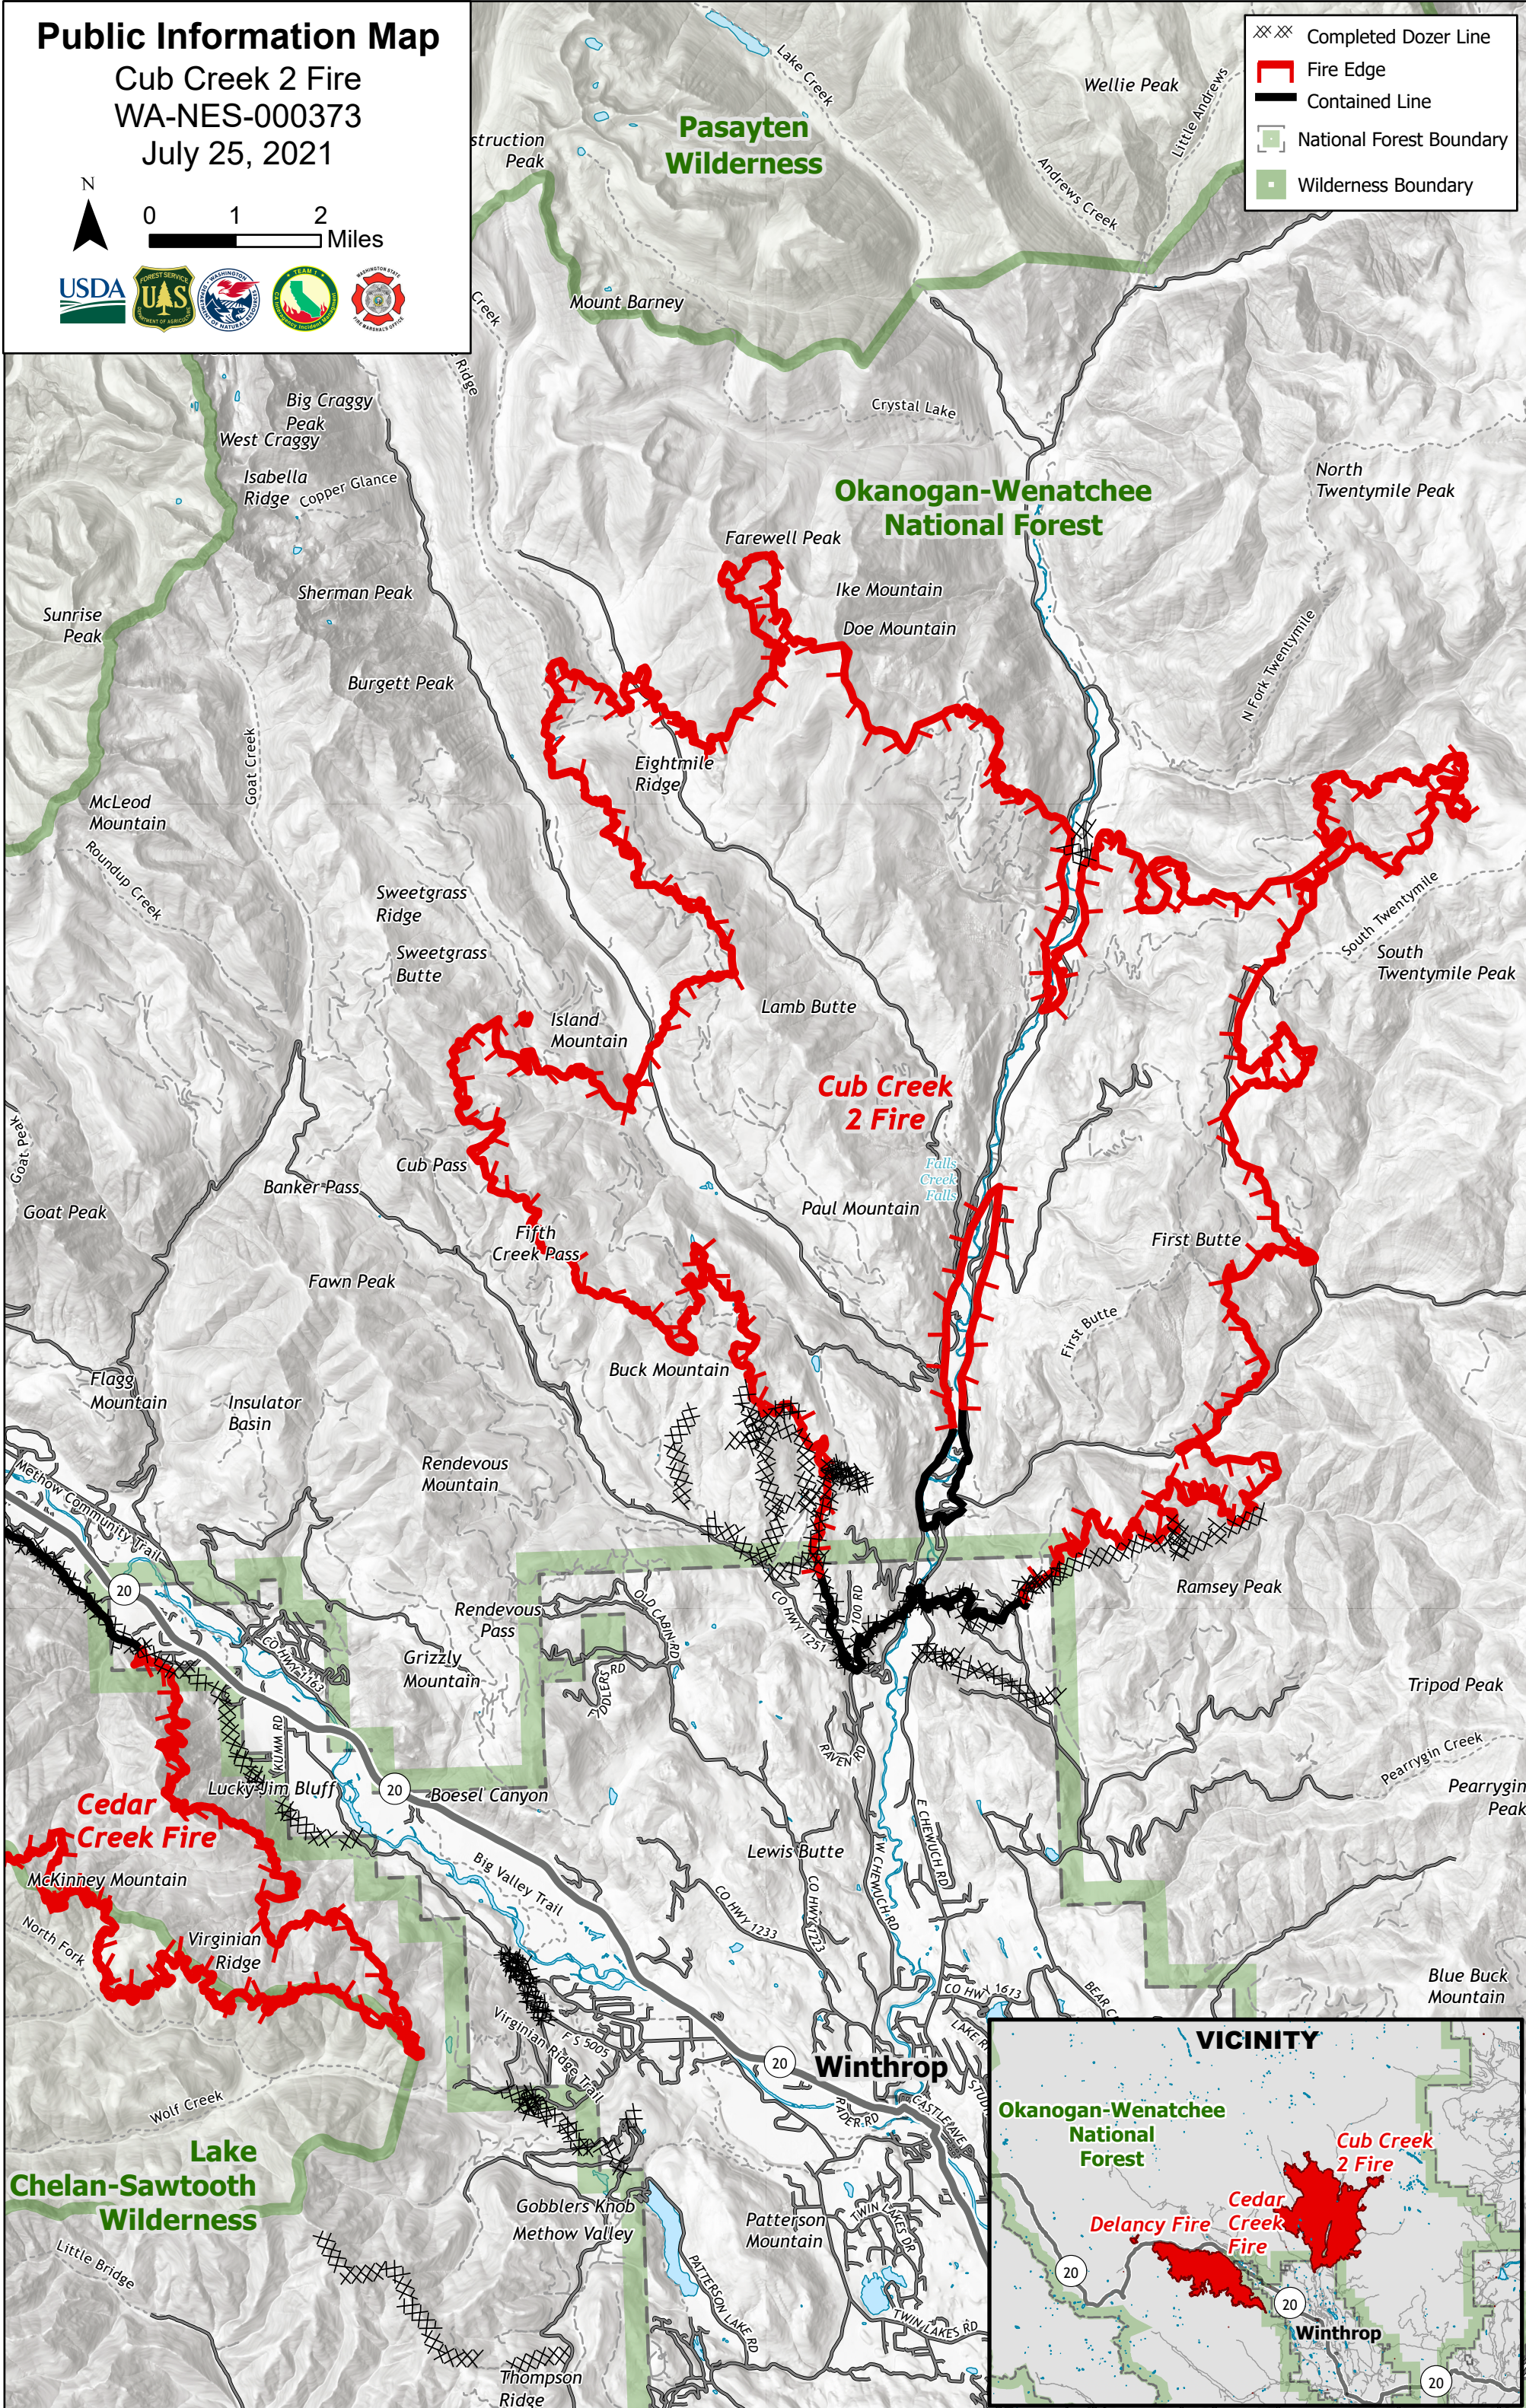

Public Information Map

Cub Creek 2 Fire

WA-NES-000373

July 25, 2021

- XX XX Completed Dozer Line
- Fire Edge
- Contained Line
- National Forest Boundary
- Wilderness Boundary

Pasayten Wilderness

Okanogon-Wenatchee National Forest

Cub Creek 2 Fire

Cedar Creek Fire

Lake Chelan-Sawtooth Wilderness

VICINITY

Okanogon-Wenatchee National Forest

Cub Creek 2 Fire

Cedar Creek Fire

Delancy Fire

Winthrop