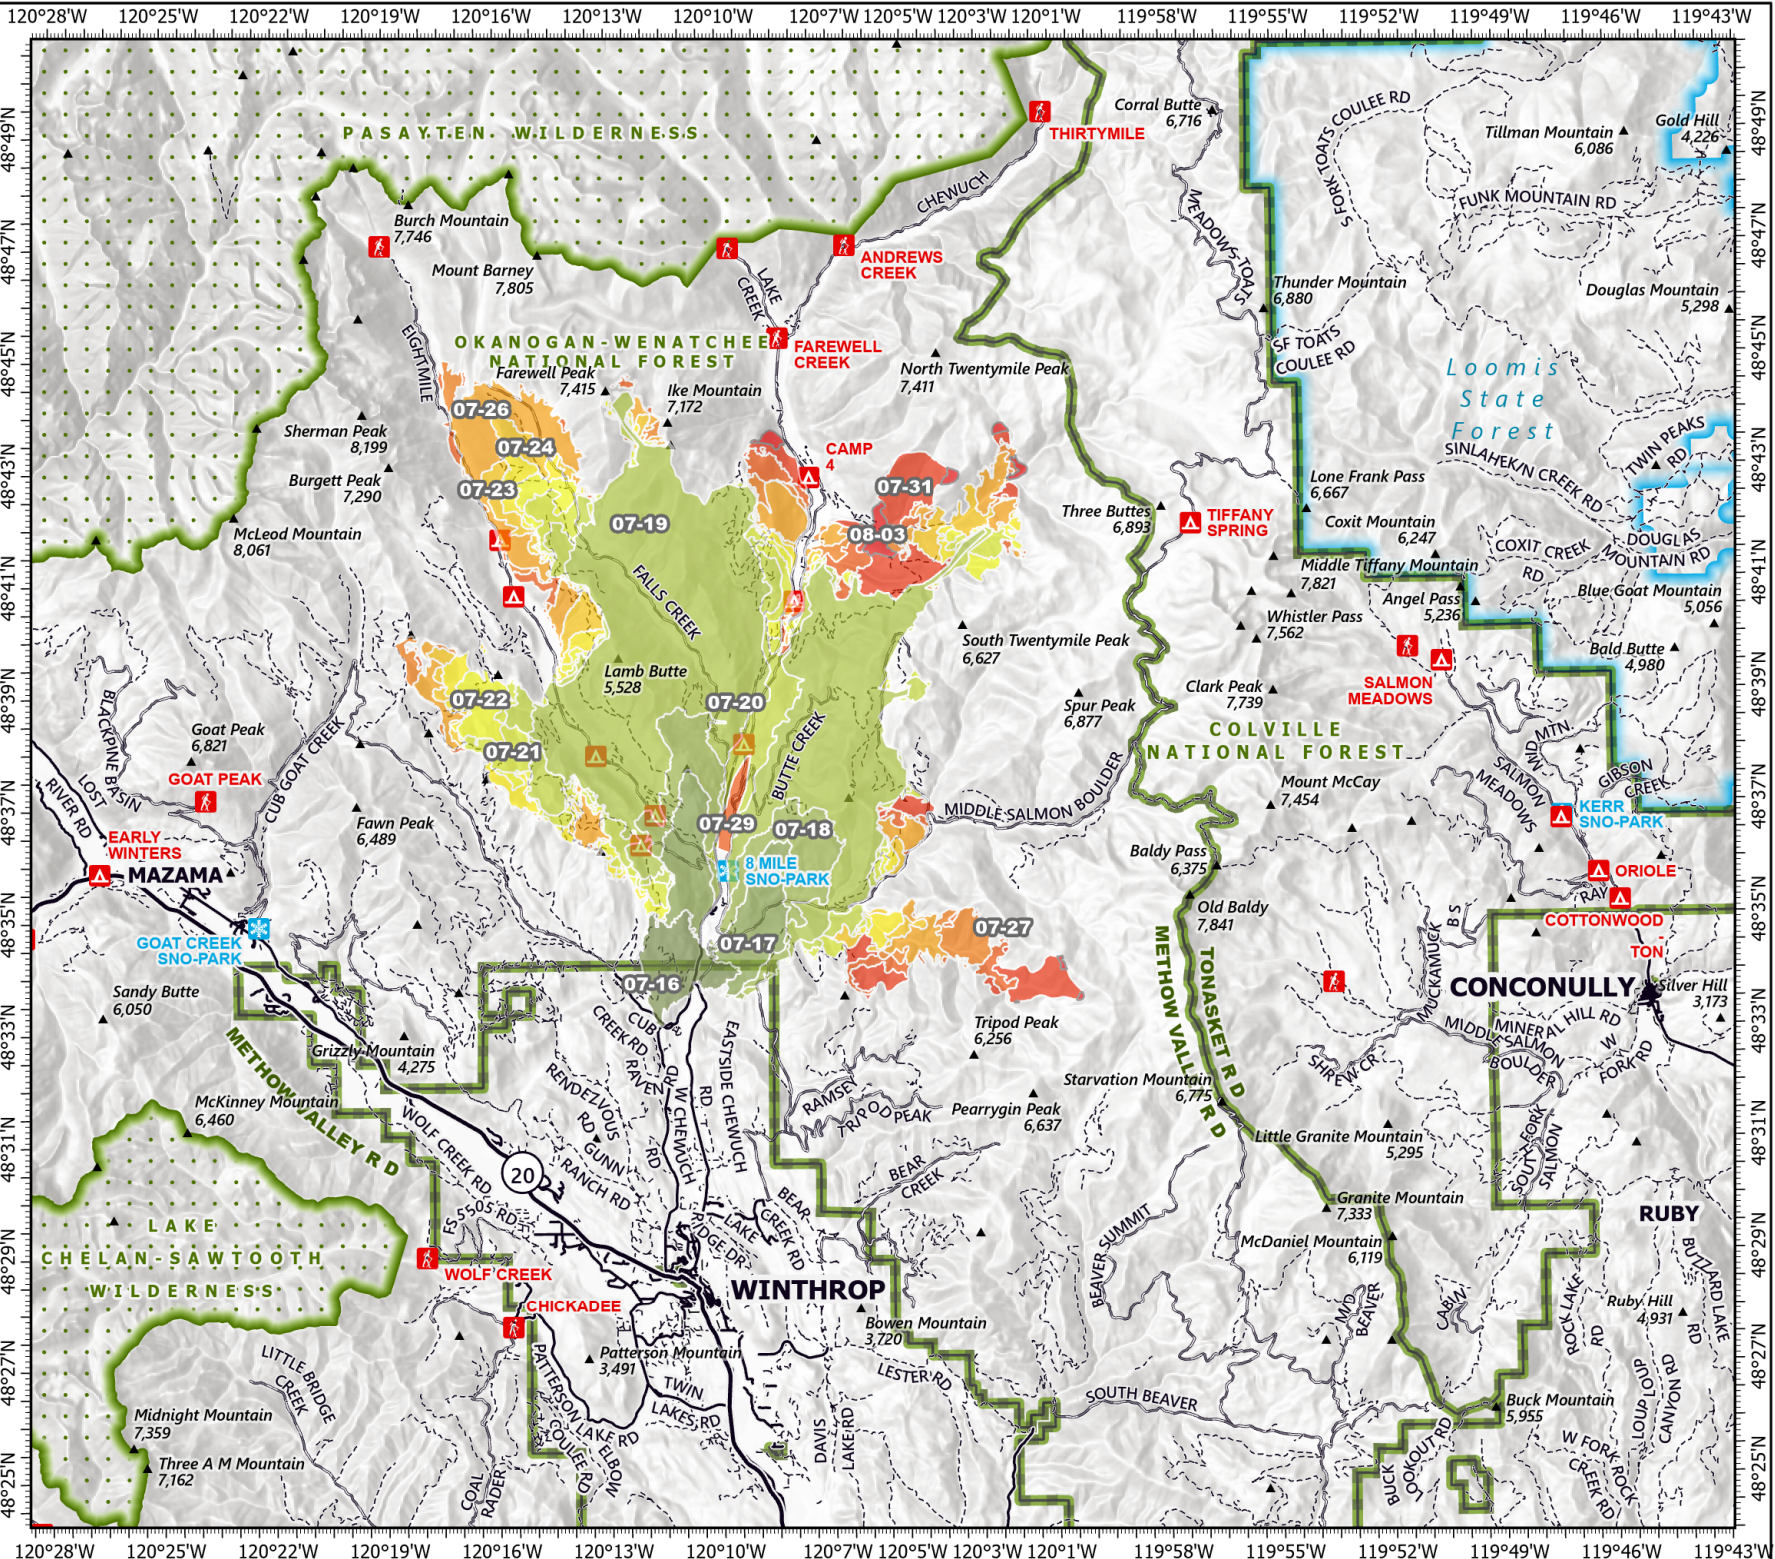

PROGRESSION

Cub Creek 2
WA-NES-373
8/4/2021

58,697 acres at 8/03/2021,
1000 hrs

- 2021-07-16
- 2021-07-17
- 2021-07-18
- 2021-07-19
- 2021-07-20
- 2021-07-21
- 2021-07-22
- 2021-07-23
- 2021-07-24
- 2021-07-26
- 2021-07-27
- 2021-07-29
- 2021-07-31
- 2021-08-03
- Campground
- Trailhead
- Snowpark
- National Forest Boundary
- Wilderness Boundary
- Ranger District Boundary
- Loomis State Forest Boundary
- Highway
- Paved Road
- Gravel Road
- Dirt Road

1:250,000 - SWAINT2 GIS
8/4/2021 0622
Acres from IR and GIS
North American 1983 Datum, Lat/Long Grid