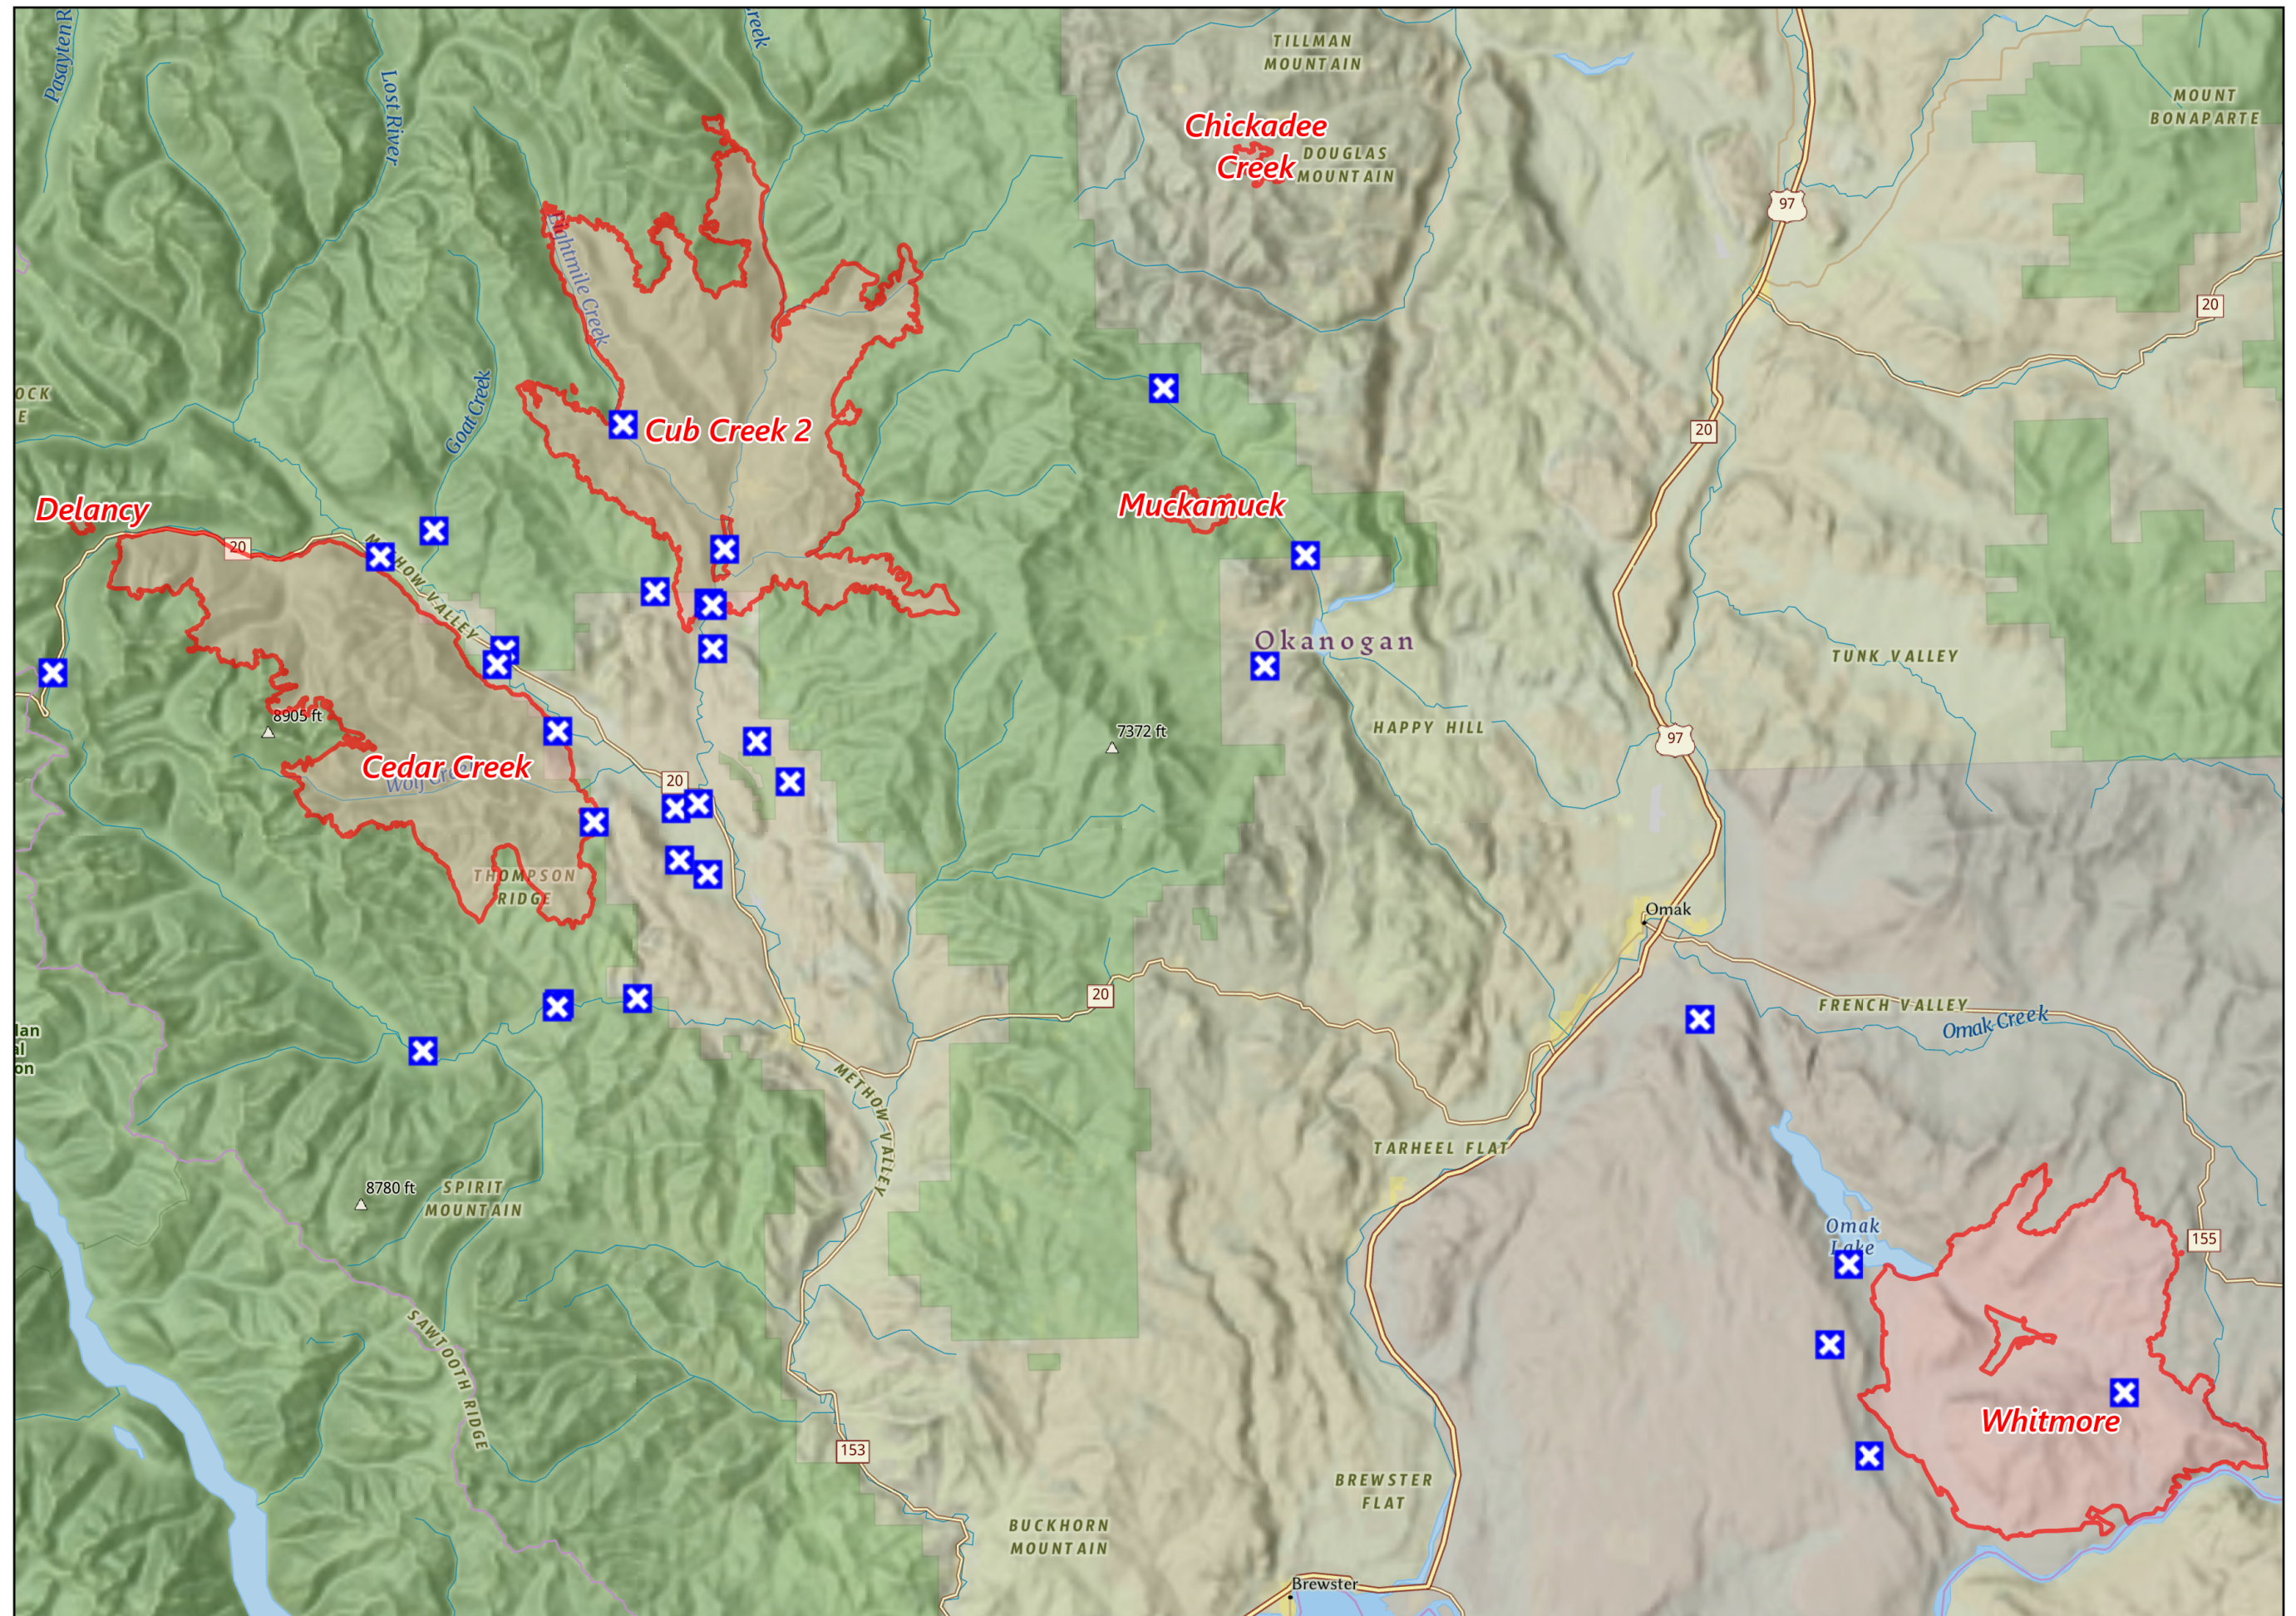

# PUBLIC INFORMATION

8/11/2021

Vicinity of Cub Creek 2 & Muckamuck Fires

-  Closure
-  Wildfire Daily Fire Perimeter

1:325,000 - SWAIMT2 GIS - 8/11/2021  
0544  
Acres from IR and GIS