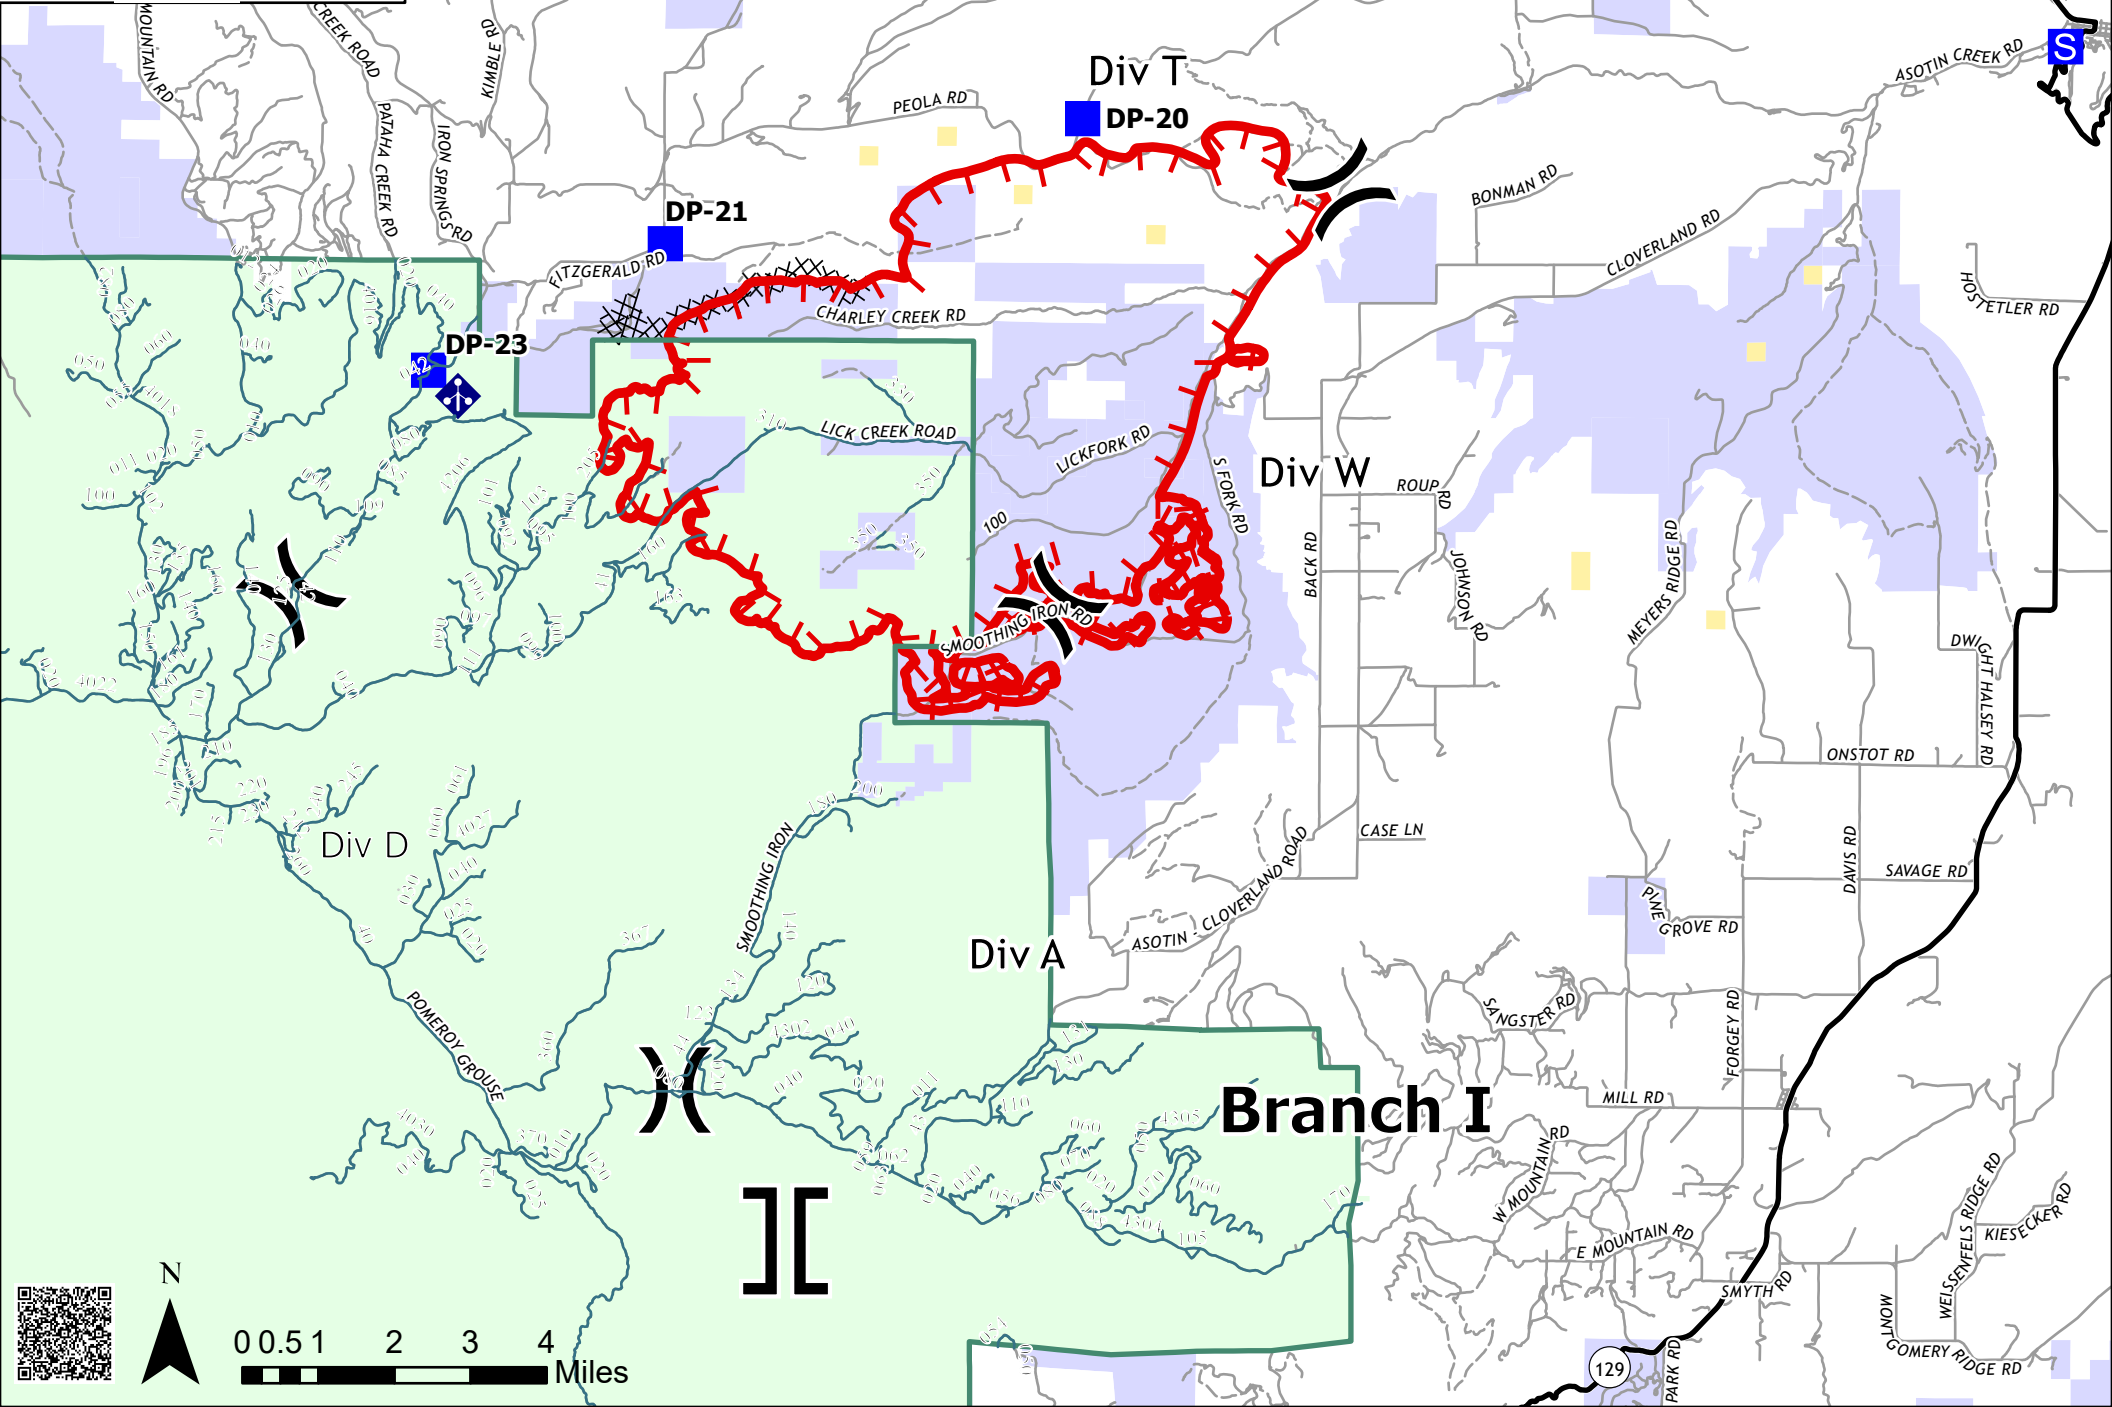

Transportation Map
Dry Gulch Fire
WASE020655
Jul 10, 2021

Branch II

0 0.5 1 2 3 4 Miles

Branch I