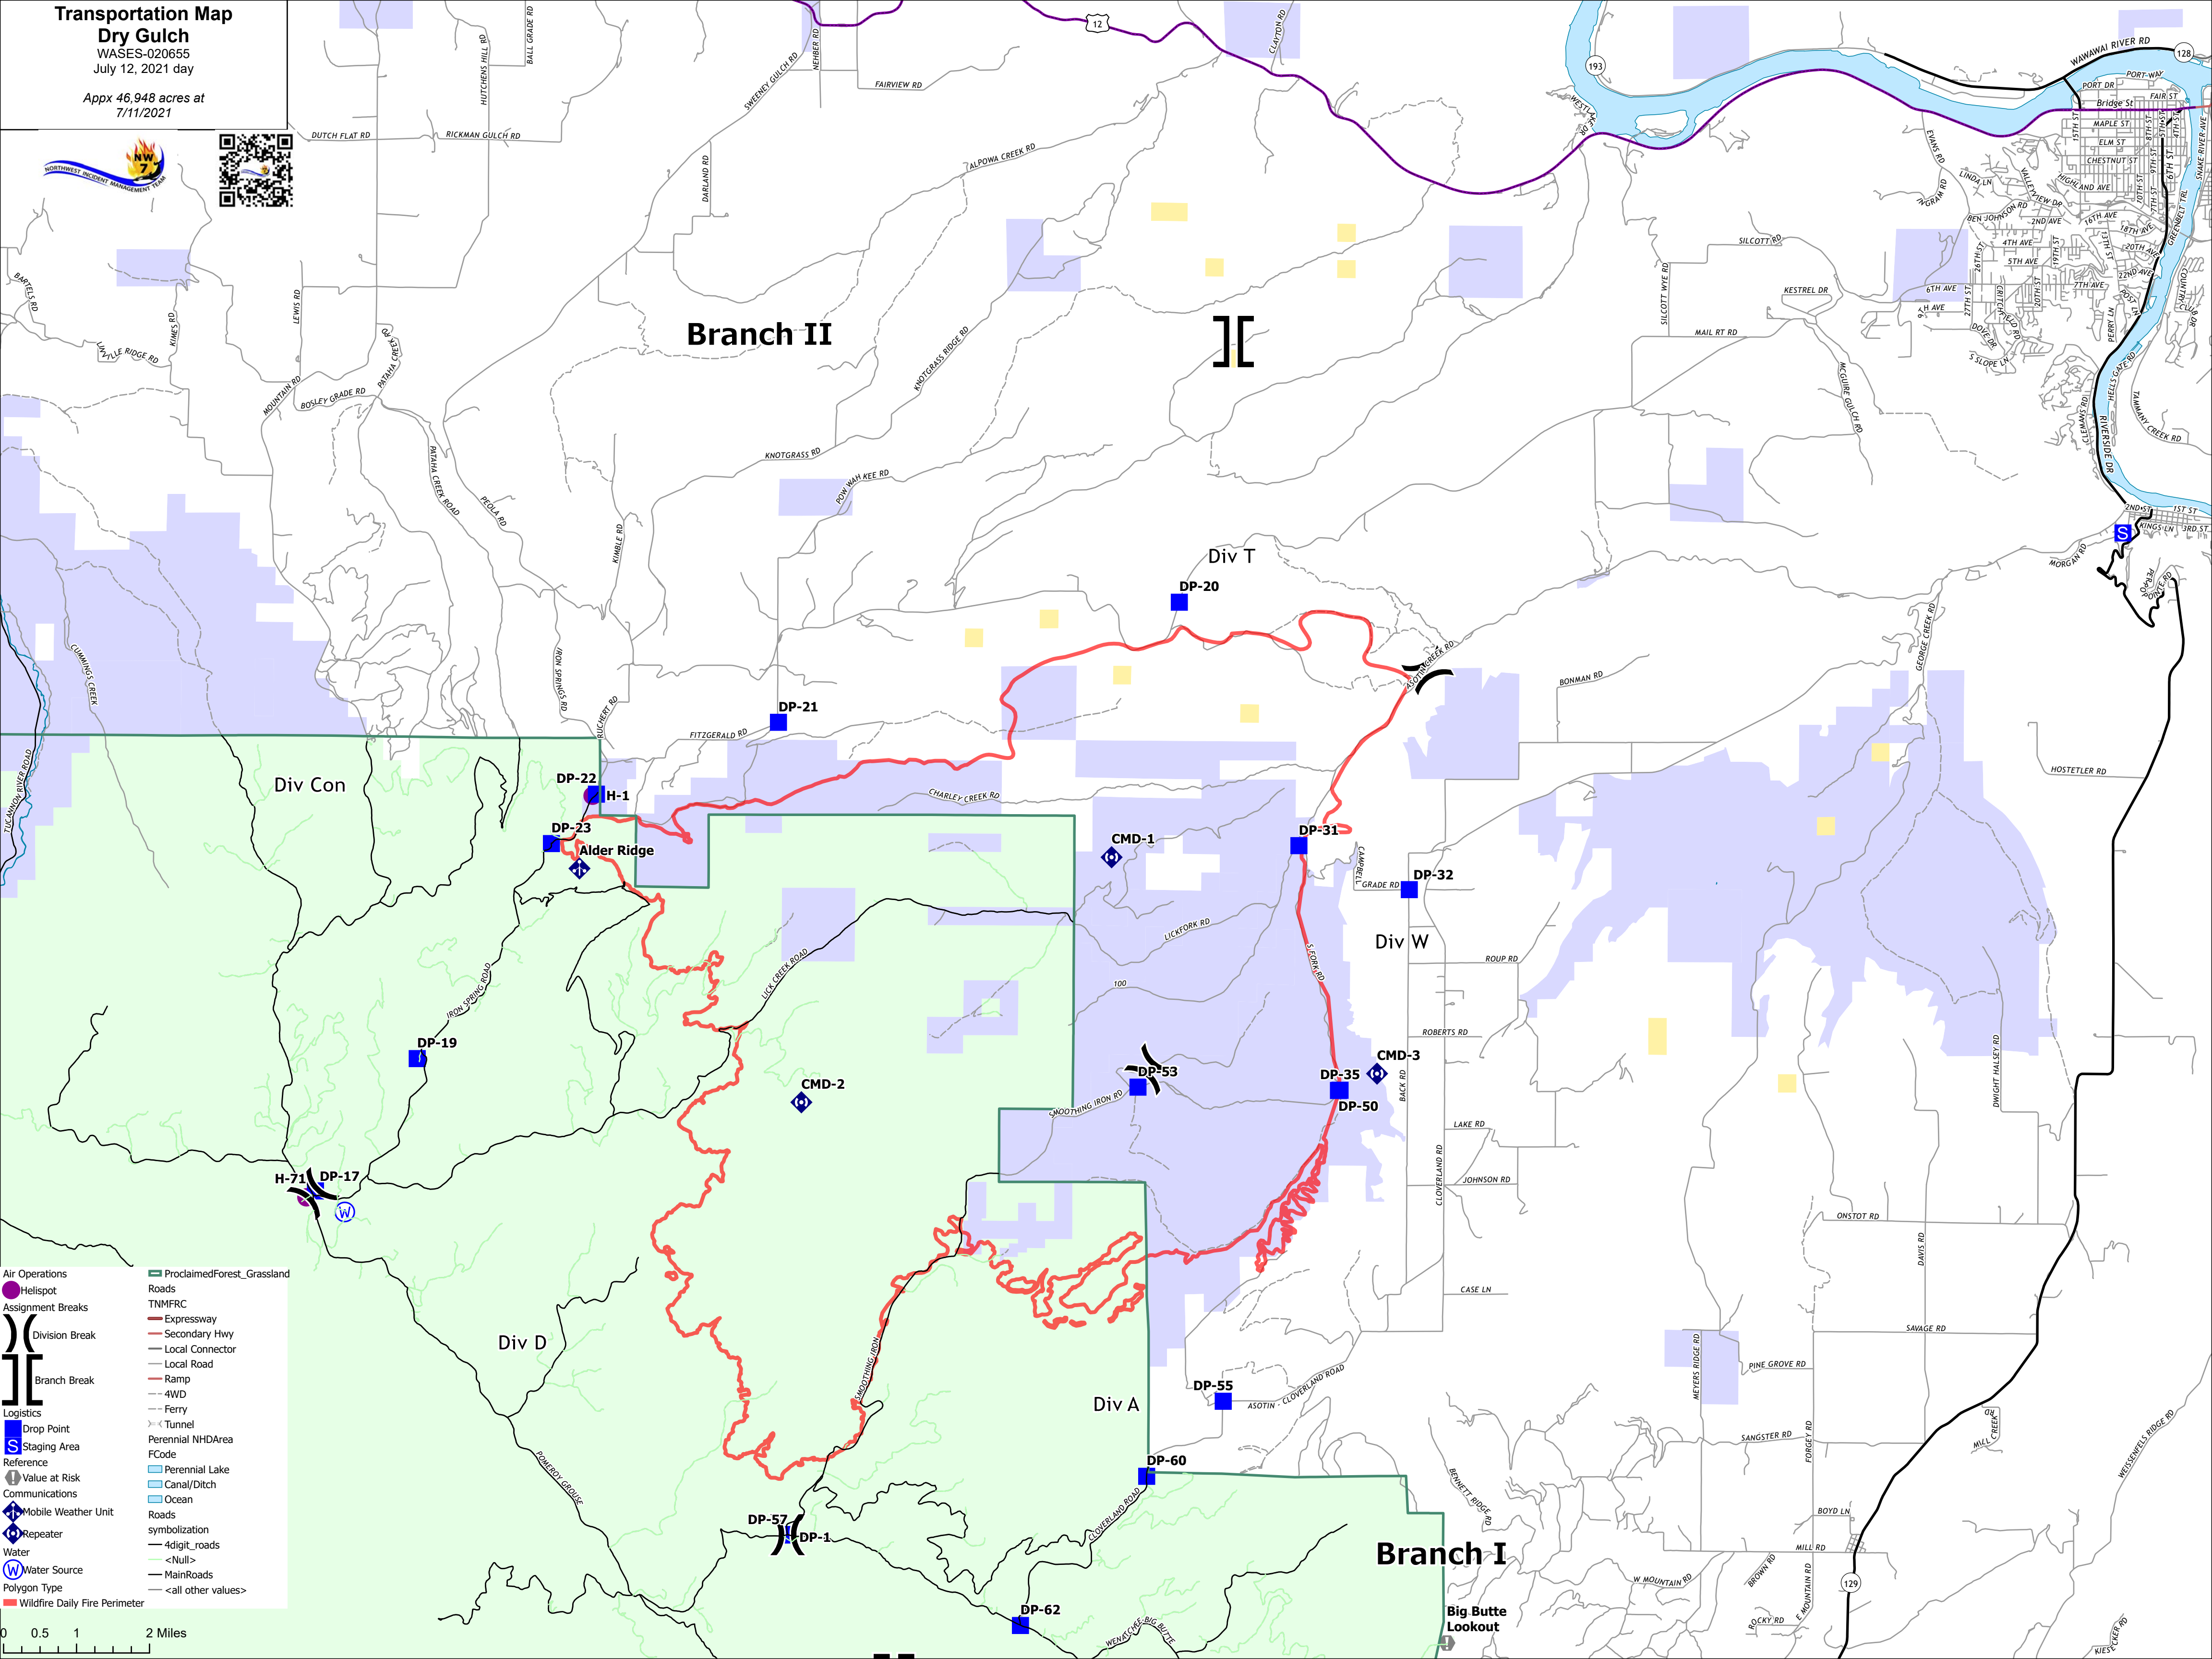

Transportation Map

Dry Gulch
WASES-020655
July 12, 2021 day

Appx 46,948 acres at
7/11/2021

Air Operations	ProclaimedForest_Grassland
Assignment Breaks	Roads
Division Break	TNMFRC
Branch Break	Expressway
Logistics	Secondary Hwy
Drop Point	Local Connector
Staging Area	Local Road
Reference	Ramp
Value at Risk	4WD
Communications	Ferry
Mobile Weather Unit	Tunnel
Repeater	Perennial NHDArea
Water	FCode
Water Source	Perennial Lake
Polygon Type	Canal/Ditch
Wildfire Daily Fire Perimeter	Ocean
	Roads
	symbolization
	<4digit_roads
	<Null>
	MainRoads
	<all other values>