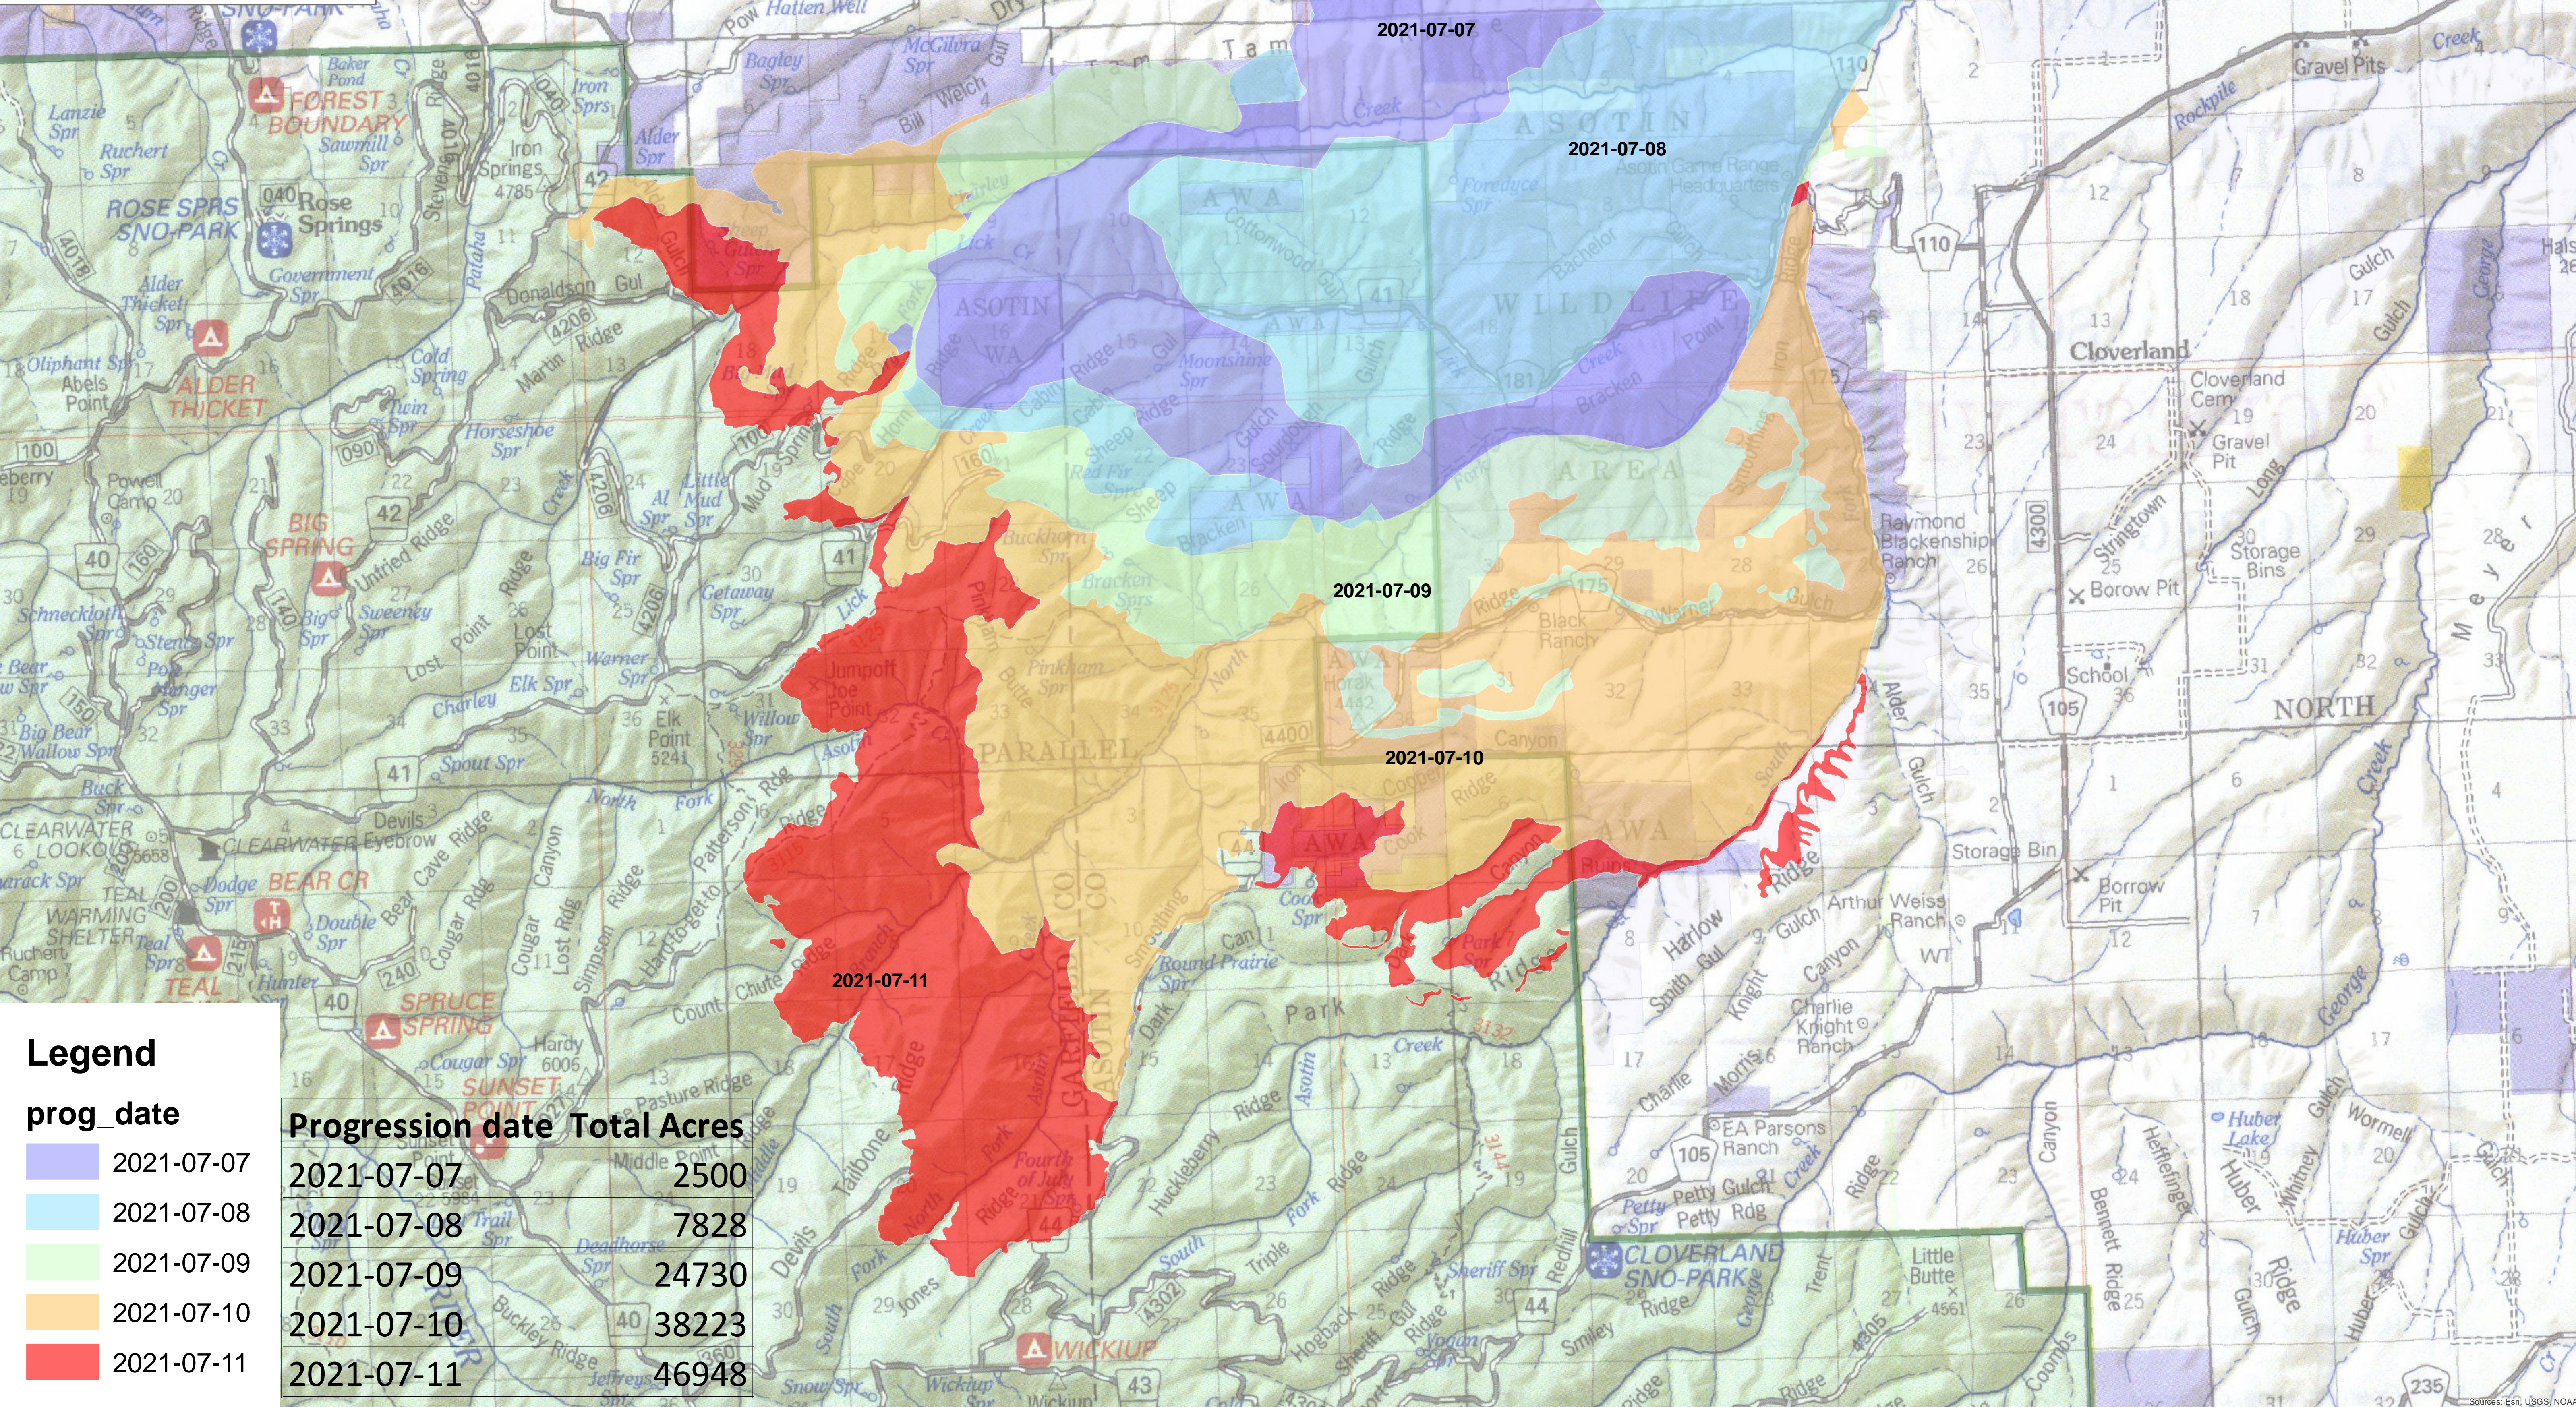

Fire Progression
Dry Gulch Fire
WASES020655
July 11, 2021
46,948 acres

prog_date	Progression date	Total Acres
	2021-07-07	2500
	2021-07-08	7828
	2021-07-09	24730
	2021-07-10	38223
	2021-07-11	46948

Sources: Esri, USGS, NOAA