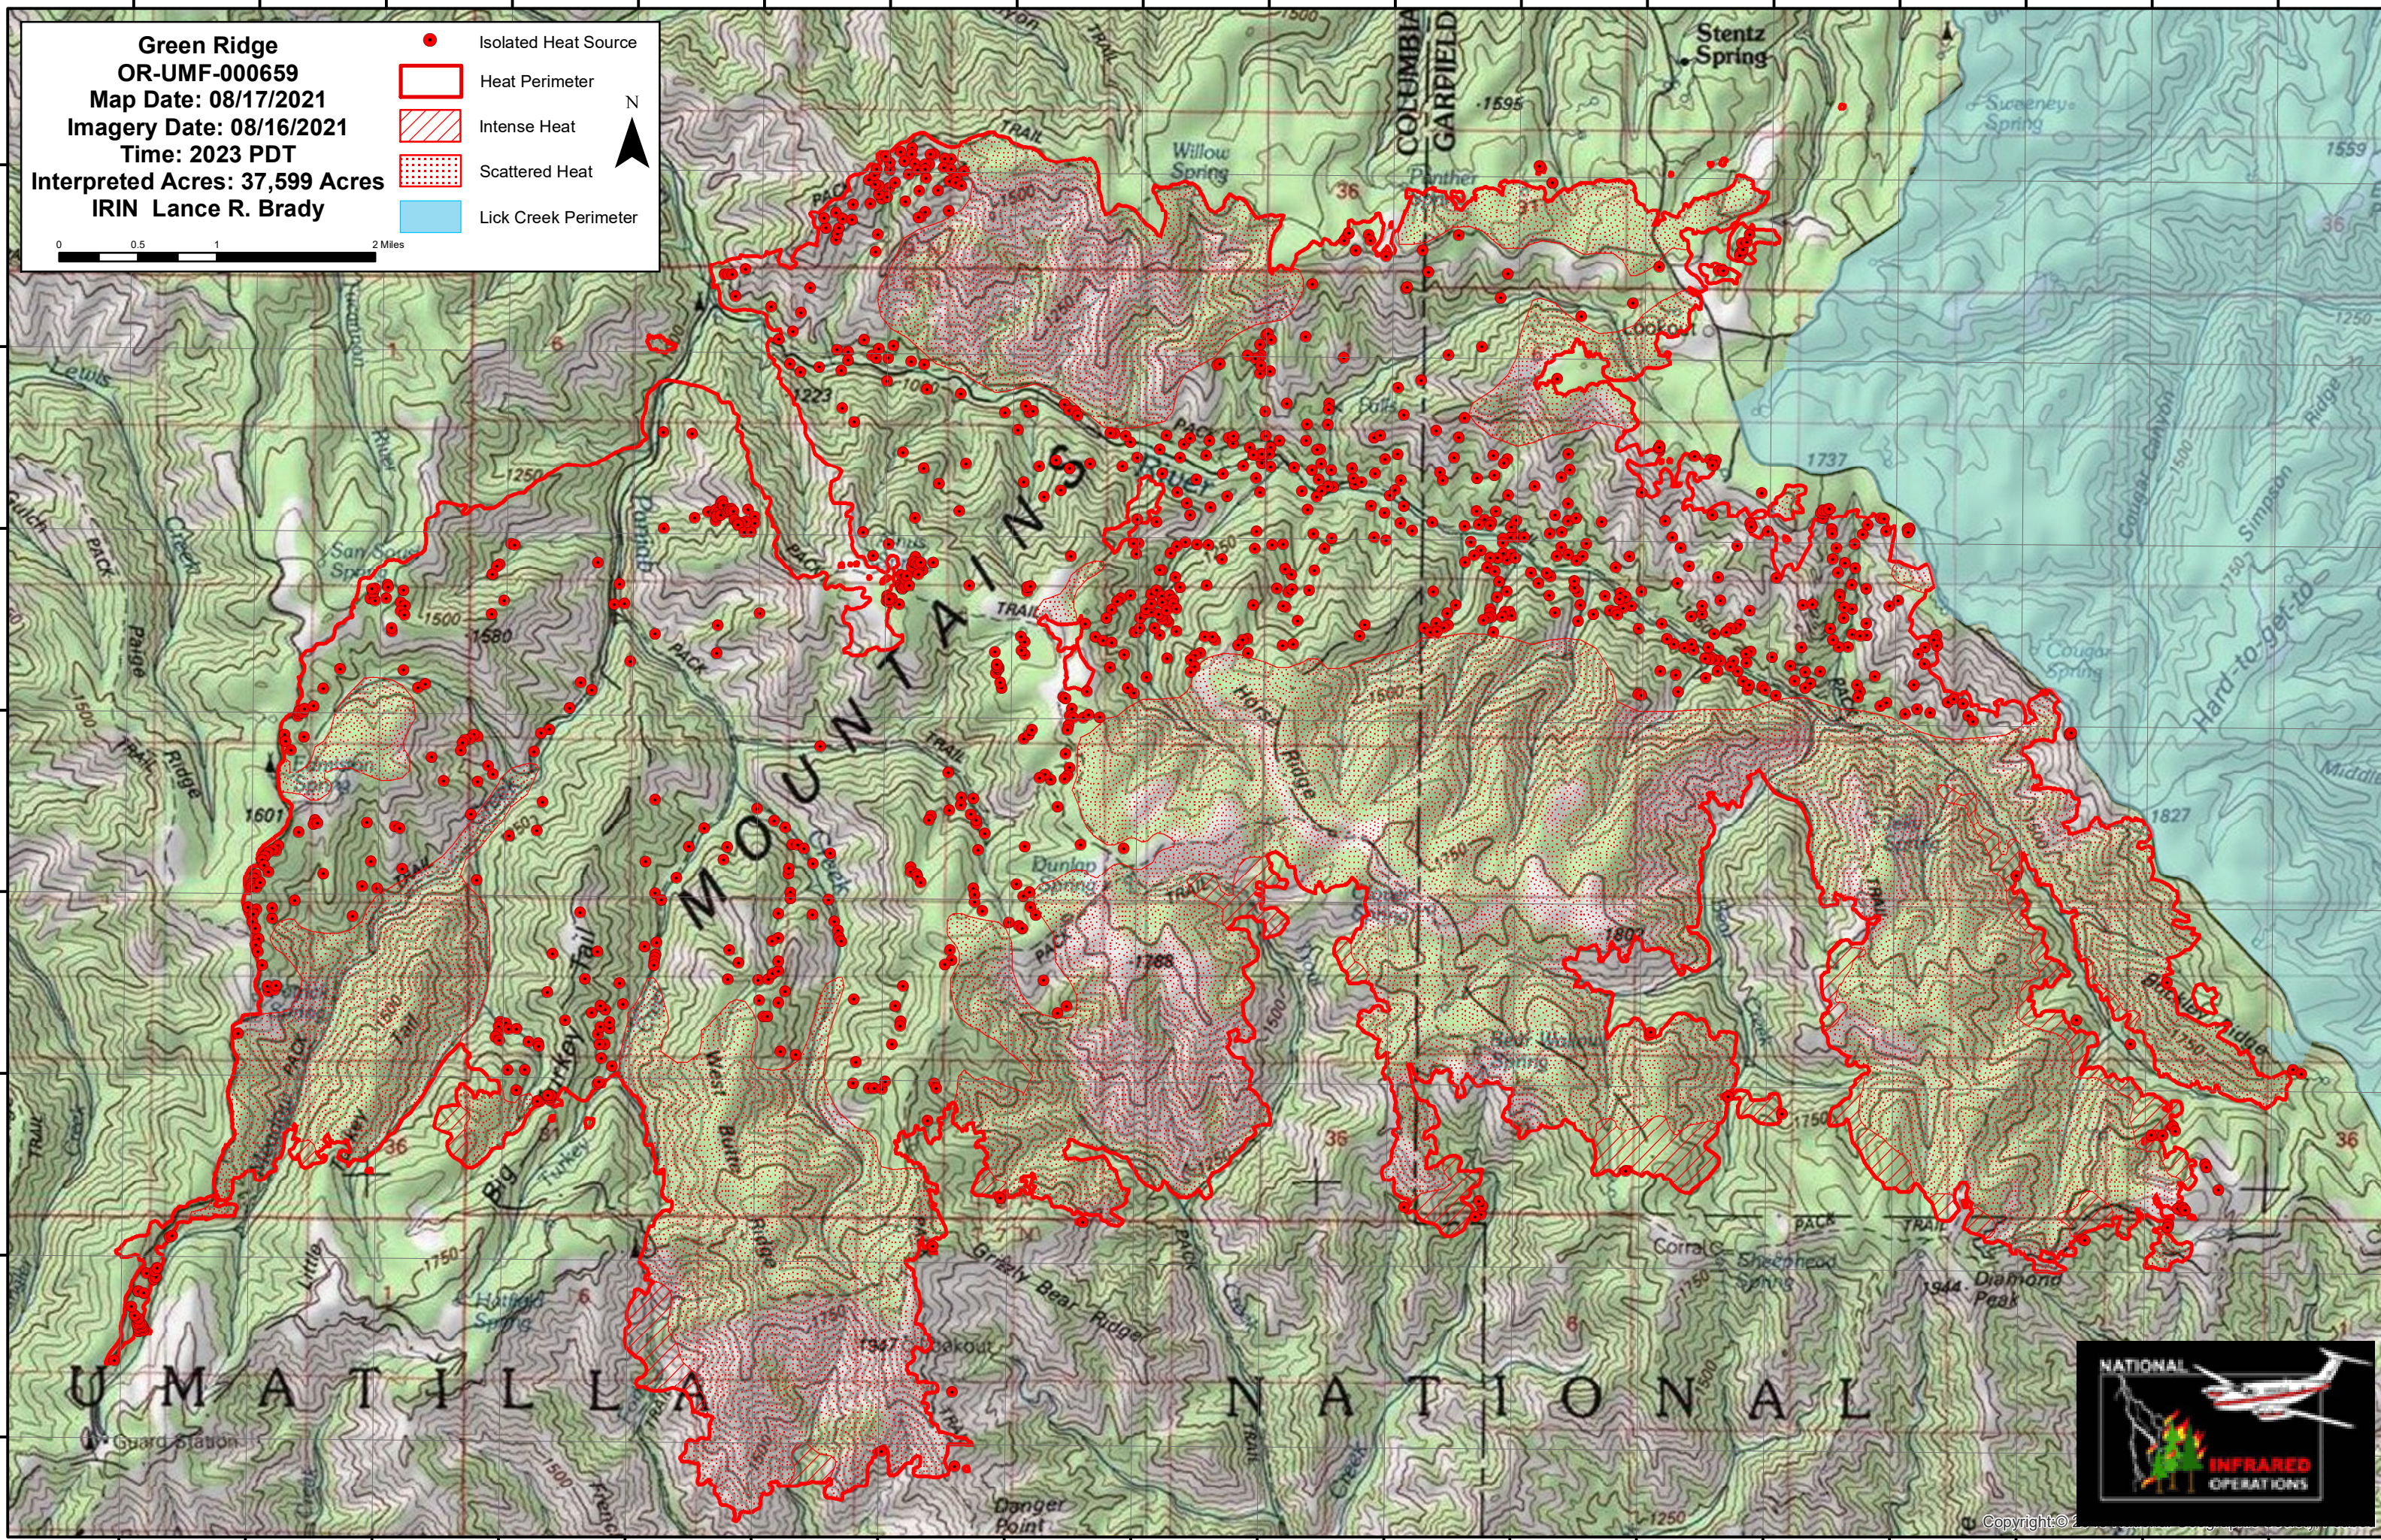

Green Ridge
OR-UMF-000659
Map Date: 08/17/2021
Imagery Date: 08/16/2021
Time: 2023 PDT
Interpreted Acres: 37,599 Acres
IRIN Lance R. Brady

- Isolated Heat Source
- Heat Perimeter
- Intense Heat
- Scattered Heat
- Lick Creek Perimeter

N

0 0.5 1 2 Miles

Copyright © 2021