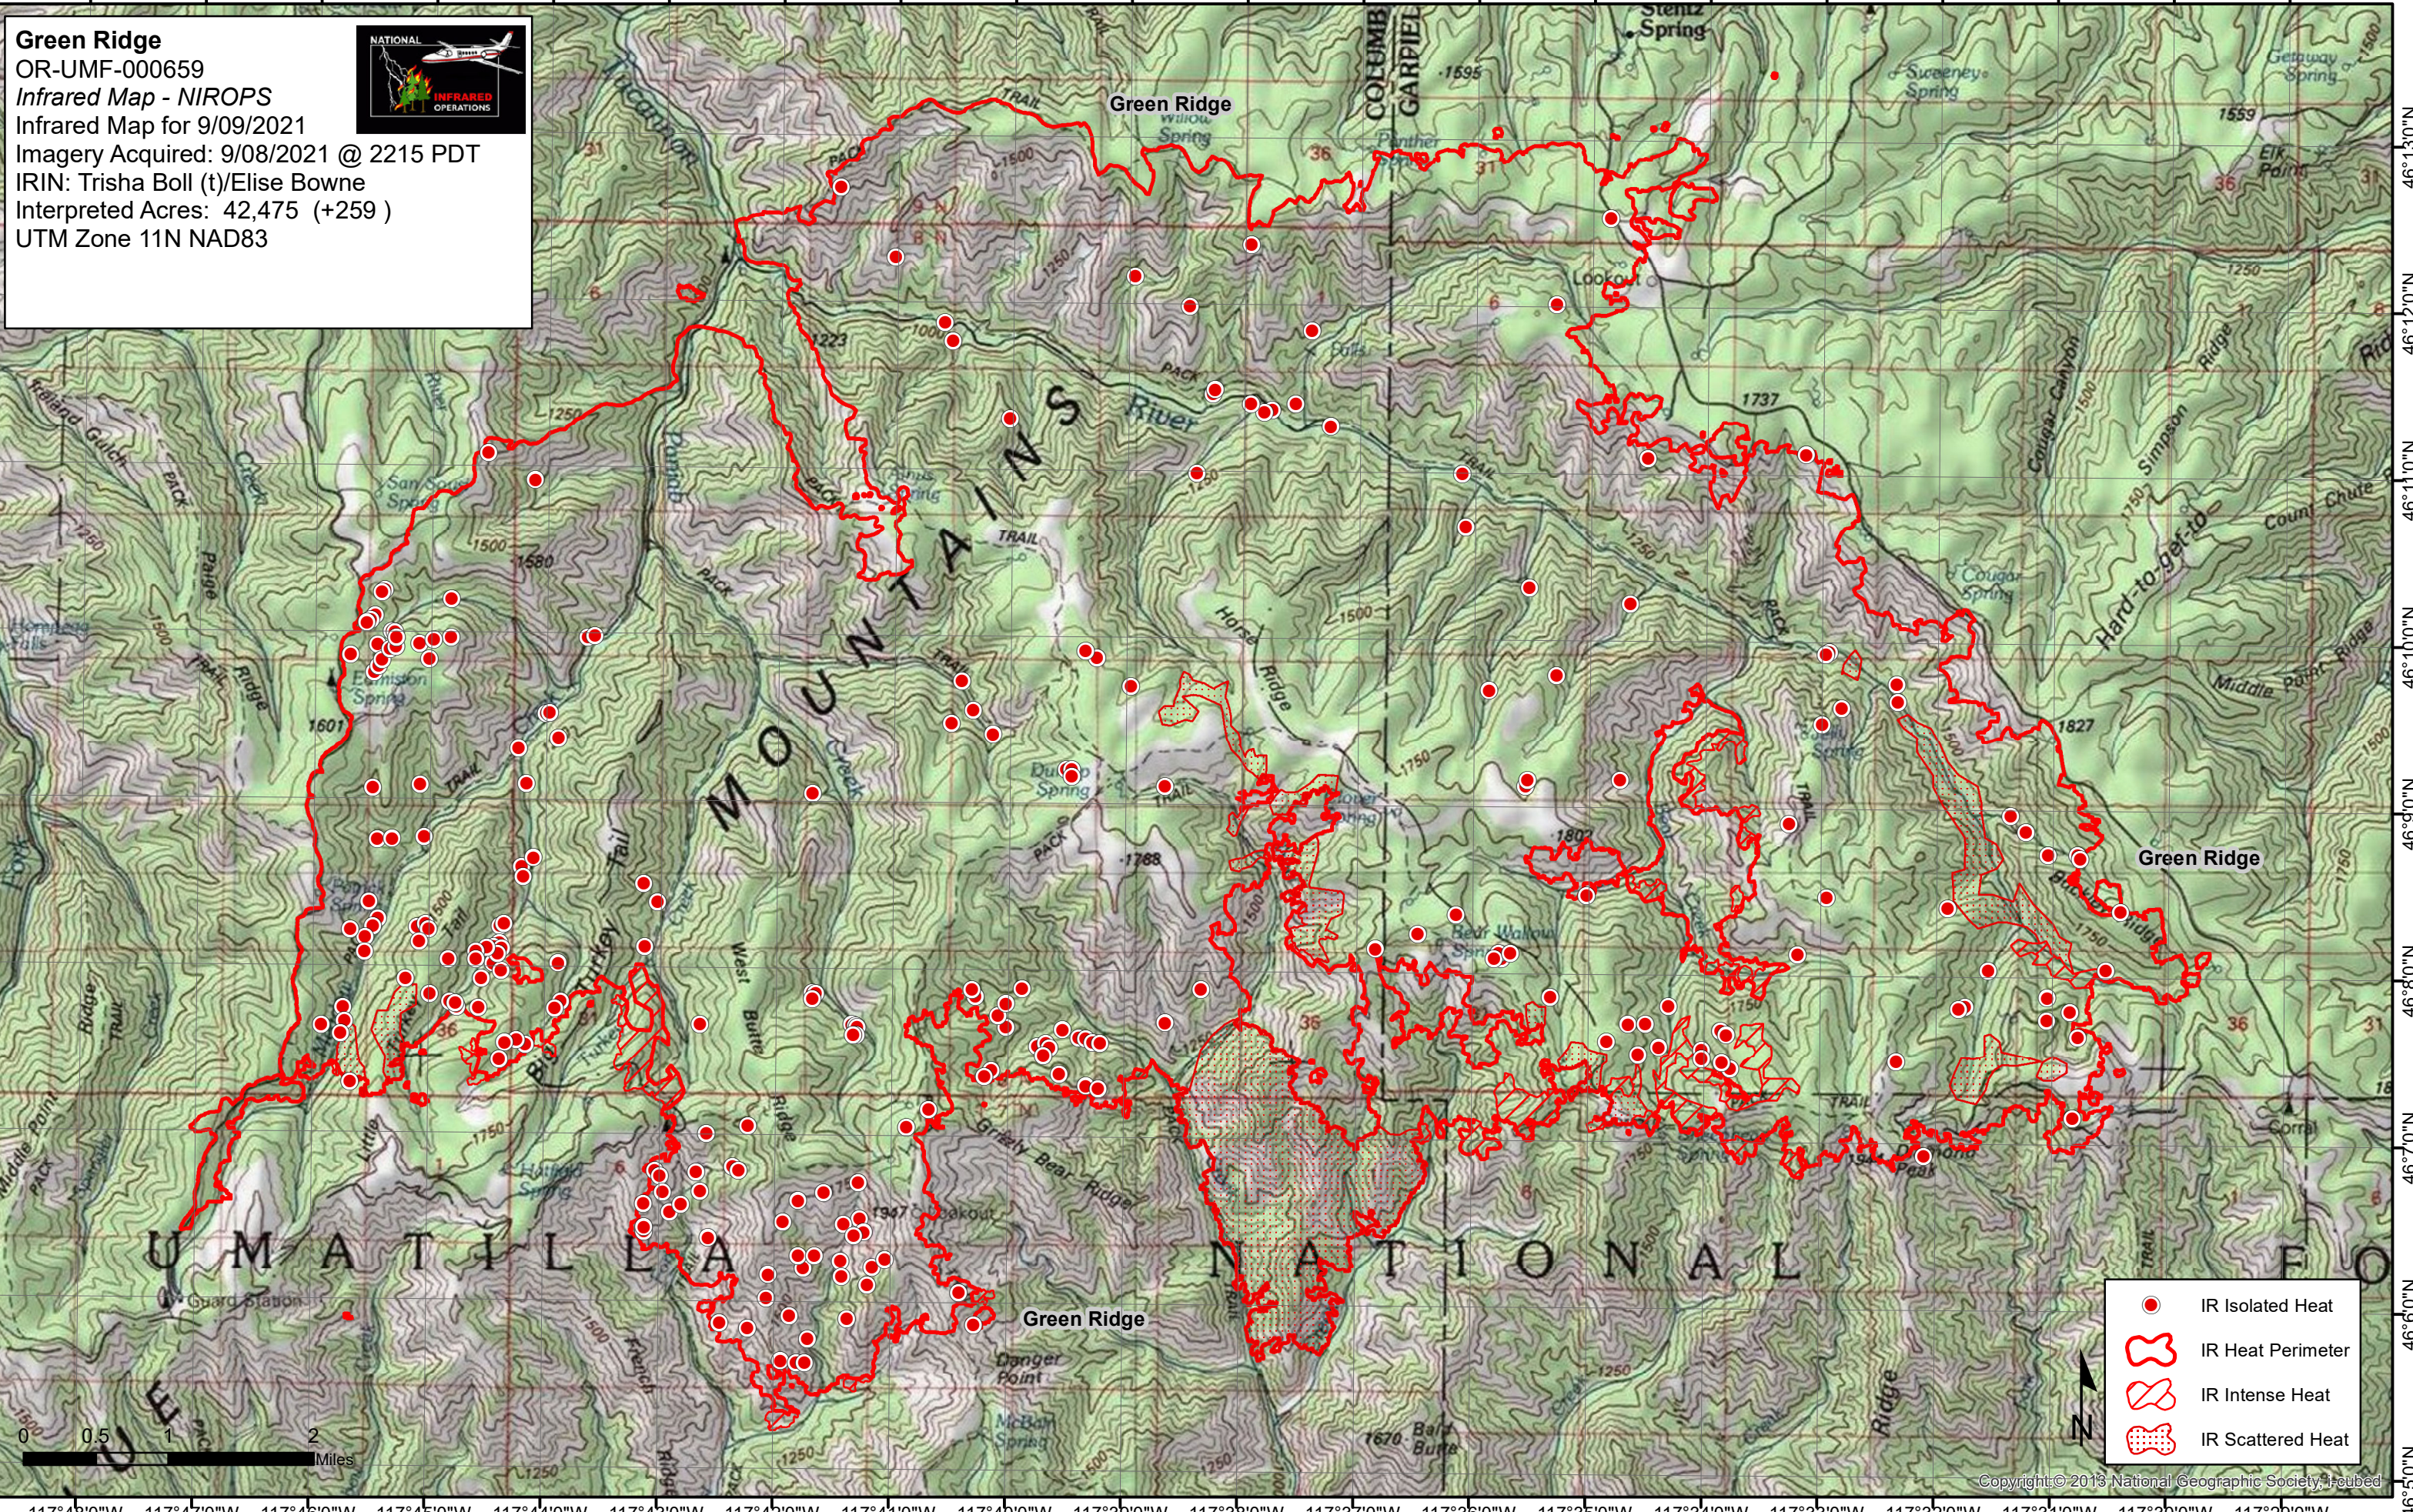

Green Ridge
 OR-UMF-000659
 Infrared Map - NIROPS
 Infrared Map for 9/09/2021
 Imagery Acquired: 9/08/2021 @ 2215 PDT
 IRIN: Trisha Boll (t)/Elise Bowne
 Interpreted Acres: 42,475 (+259)
 UTM Zone 11N NAD83

- IR Isolated Heat
- ⬮ IR Heat Perimeter
- ⬮ IR Intense Heat
- ⬮ IR Scattered Heat