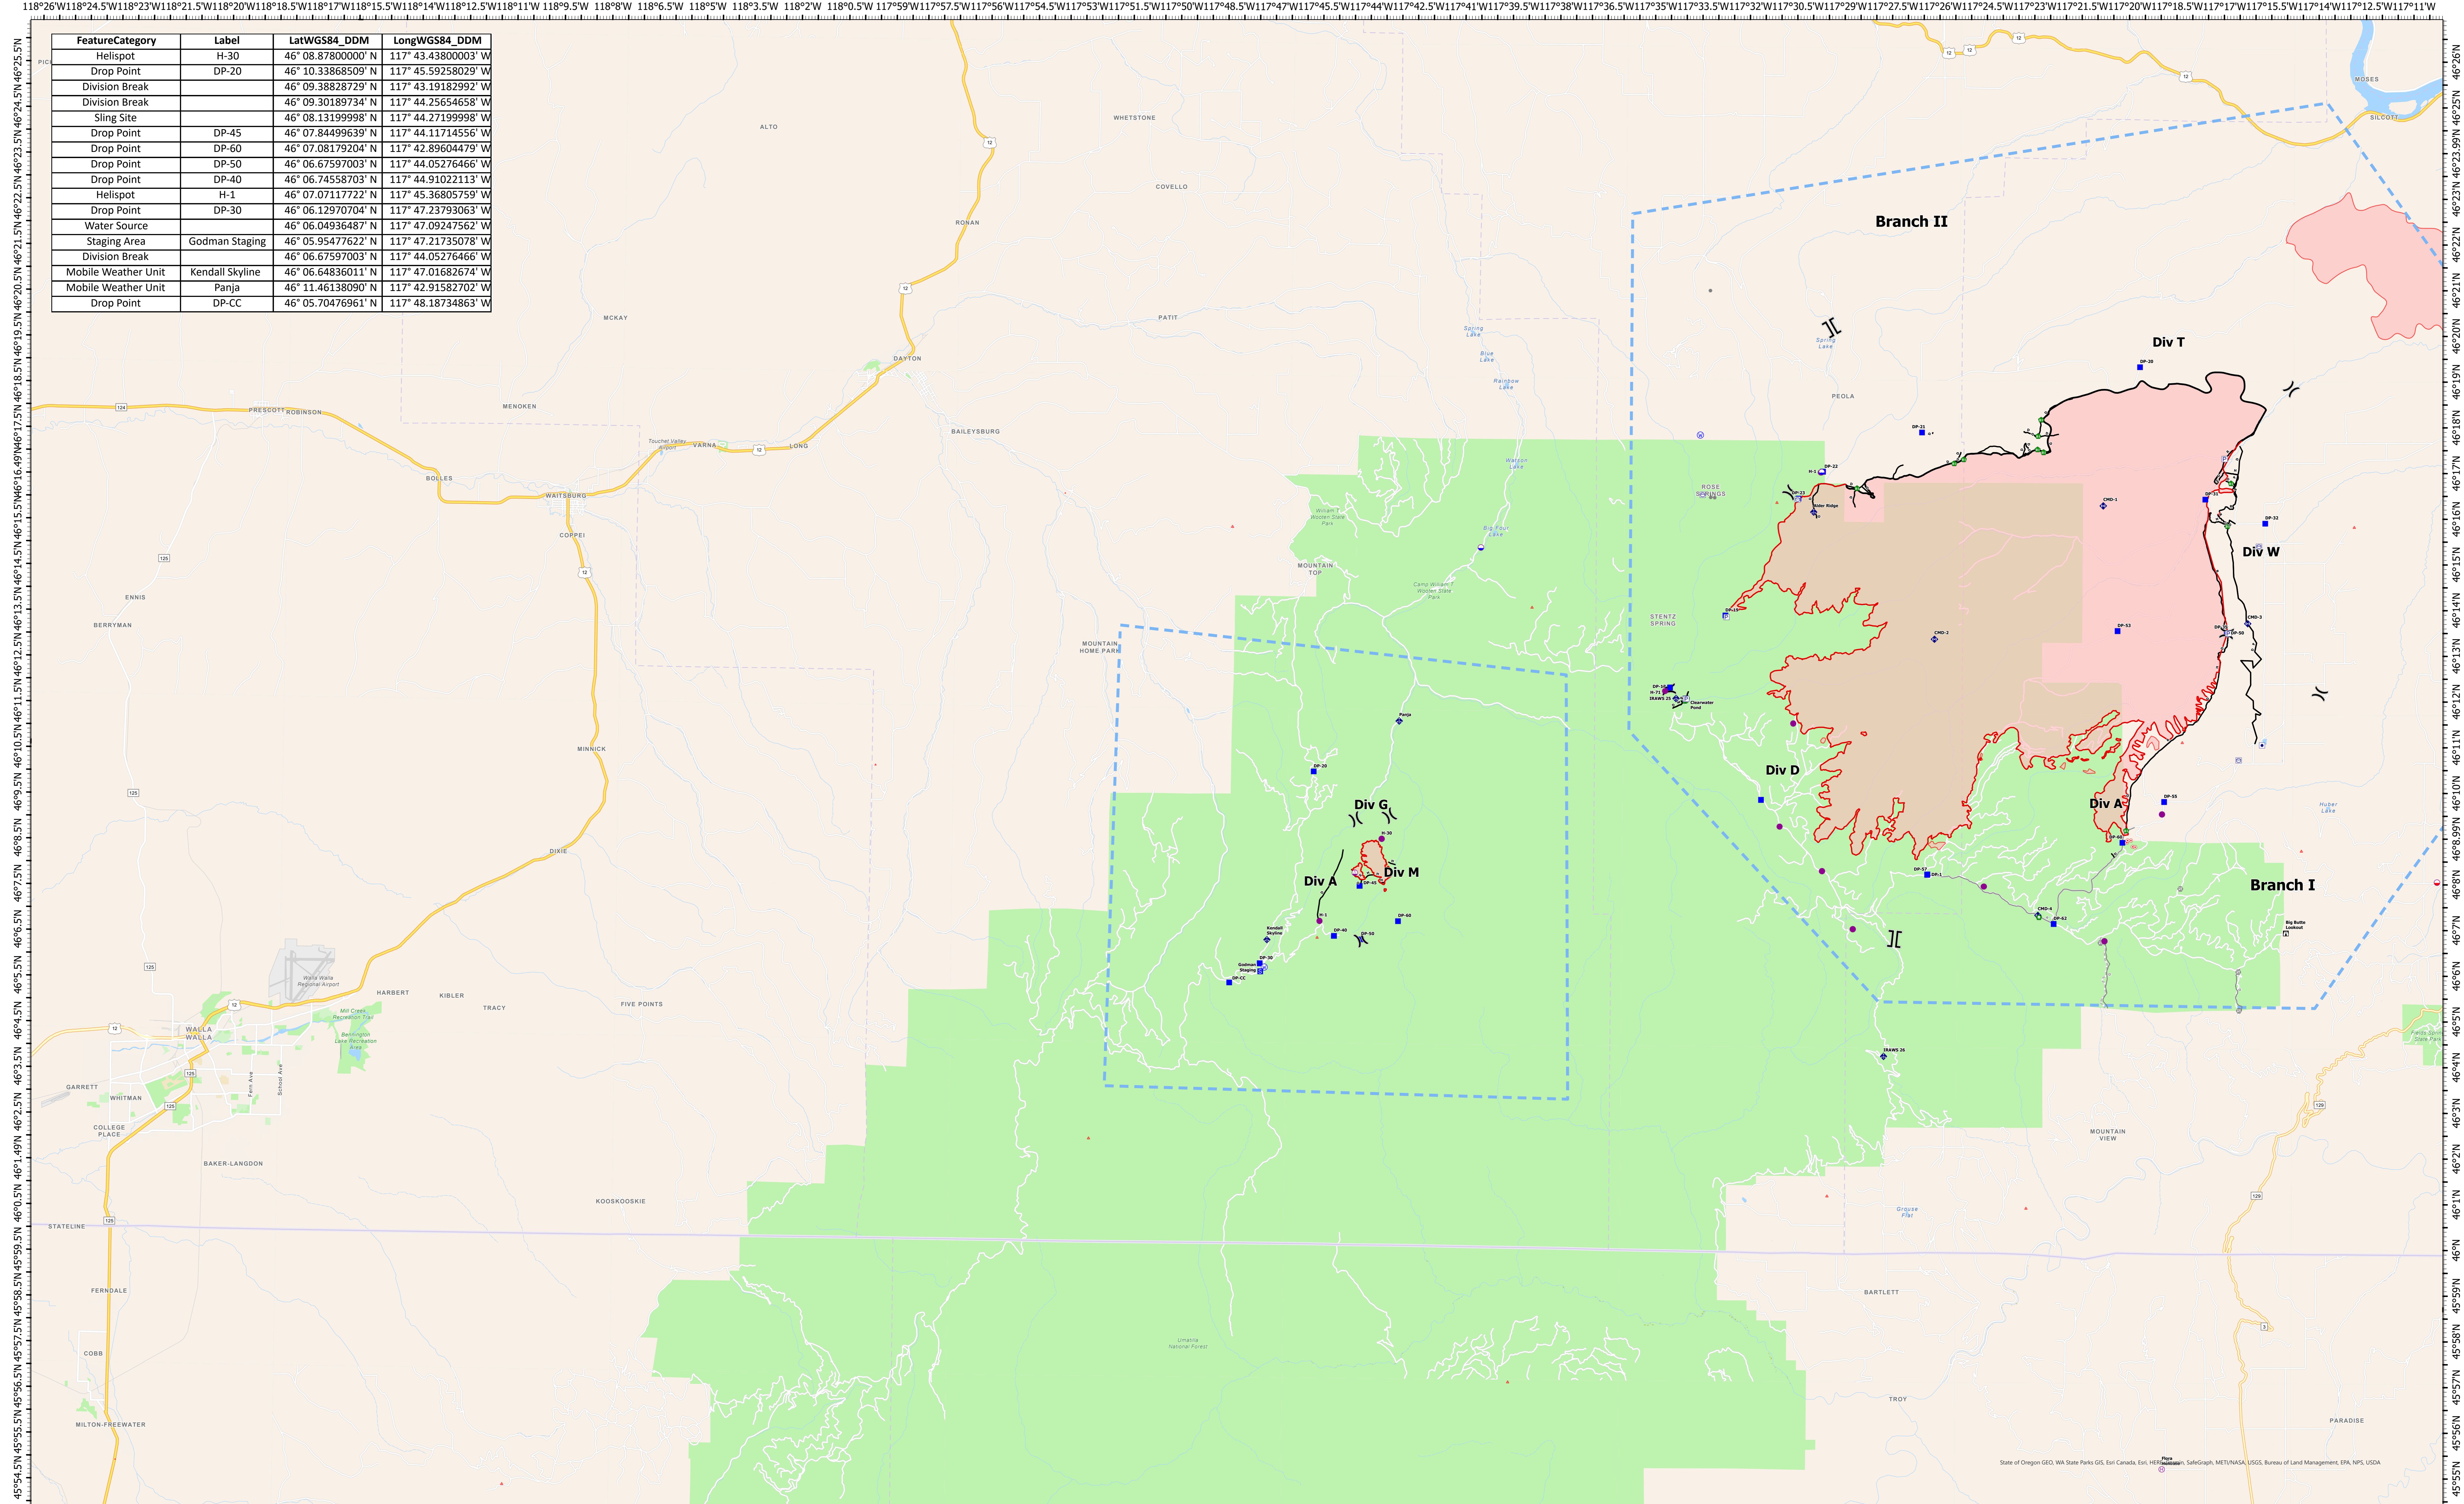

FeatureCategory	Label	LatWGS84_DDM	LongWGS84_DDM
Helispot	H-30	46° 08.87800000' N	117° 43.43800003' W
Drop Point	DP-20	46° 10.33868509' N	117° 45.59258029' W
Division Break		46° 09.38828729' N	117° 43.19182992' W
Division Break		46° 09.30189734' N	117° 44.25654658' W
Sling Site		46° 08.13199998' N	117° 44.27199998' W
Drop Point	DP-45	46° 07.84499639' N	117° 44.11714556' W
Drop Point	DP-60	46° 07.08179204' N	117° 42.89604479' W
Drop Point	DP-50	46° 06.67597003' N	117° 44.05276466' W
Drop Point	DP-40	46° 06.74558703' N	117° 44.91022113' W
Helispot	H-1	46° 07.07117722' N	117° 45.36805759' W
Drop Point	DP-30	46° 06.12970704' N	117° 47.23793063' W
Water Source		46° 06.04936487' N	117° 47.09247562' W
Staging Area	Godman Staging	46° 05.95477622' N	117° 47.21735078' W
Division Break		46° 06.67597003' N	117° 44.05276466' W
Mobile Weather Unit	Kendall Skyline	46° 06.64836011' N	117° 47.01682674' W
Mobile Weather Unit	Panja	46° 11.46138090' N	117° 42.91582702' W
Drop Point	DP-CC	46° 05.70476961' N	117° 48.18734863' W