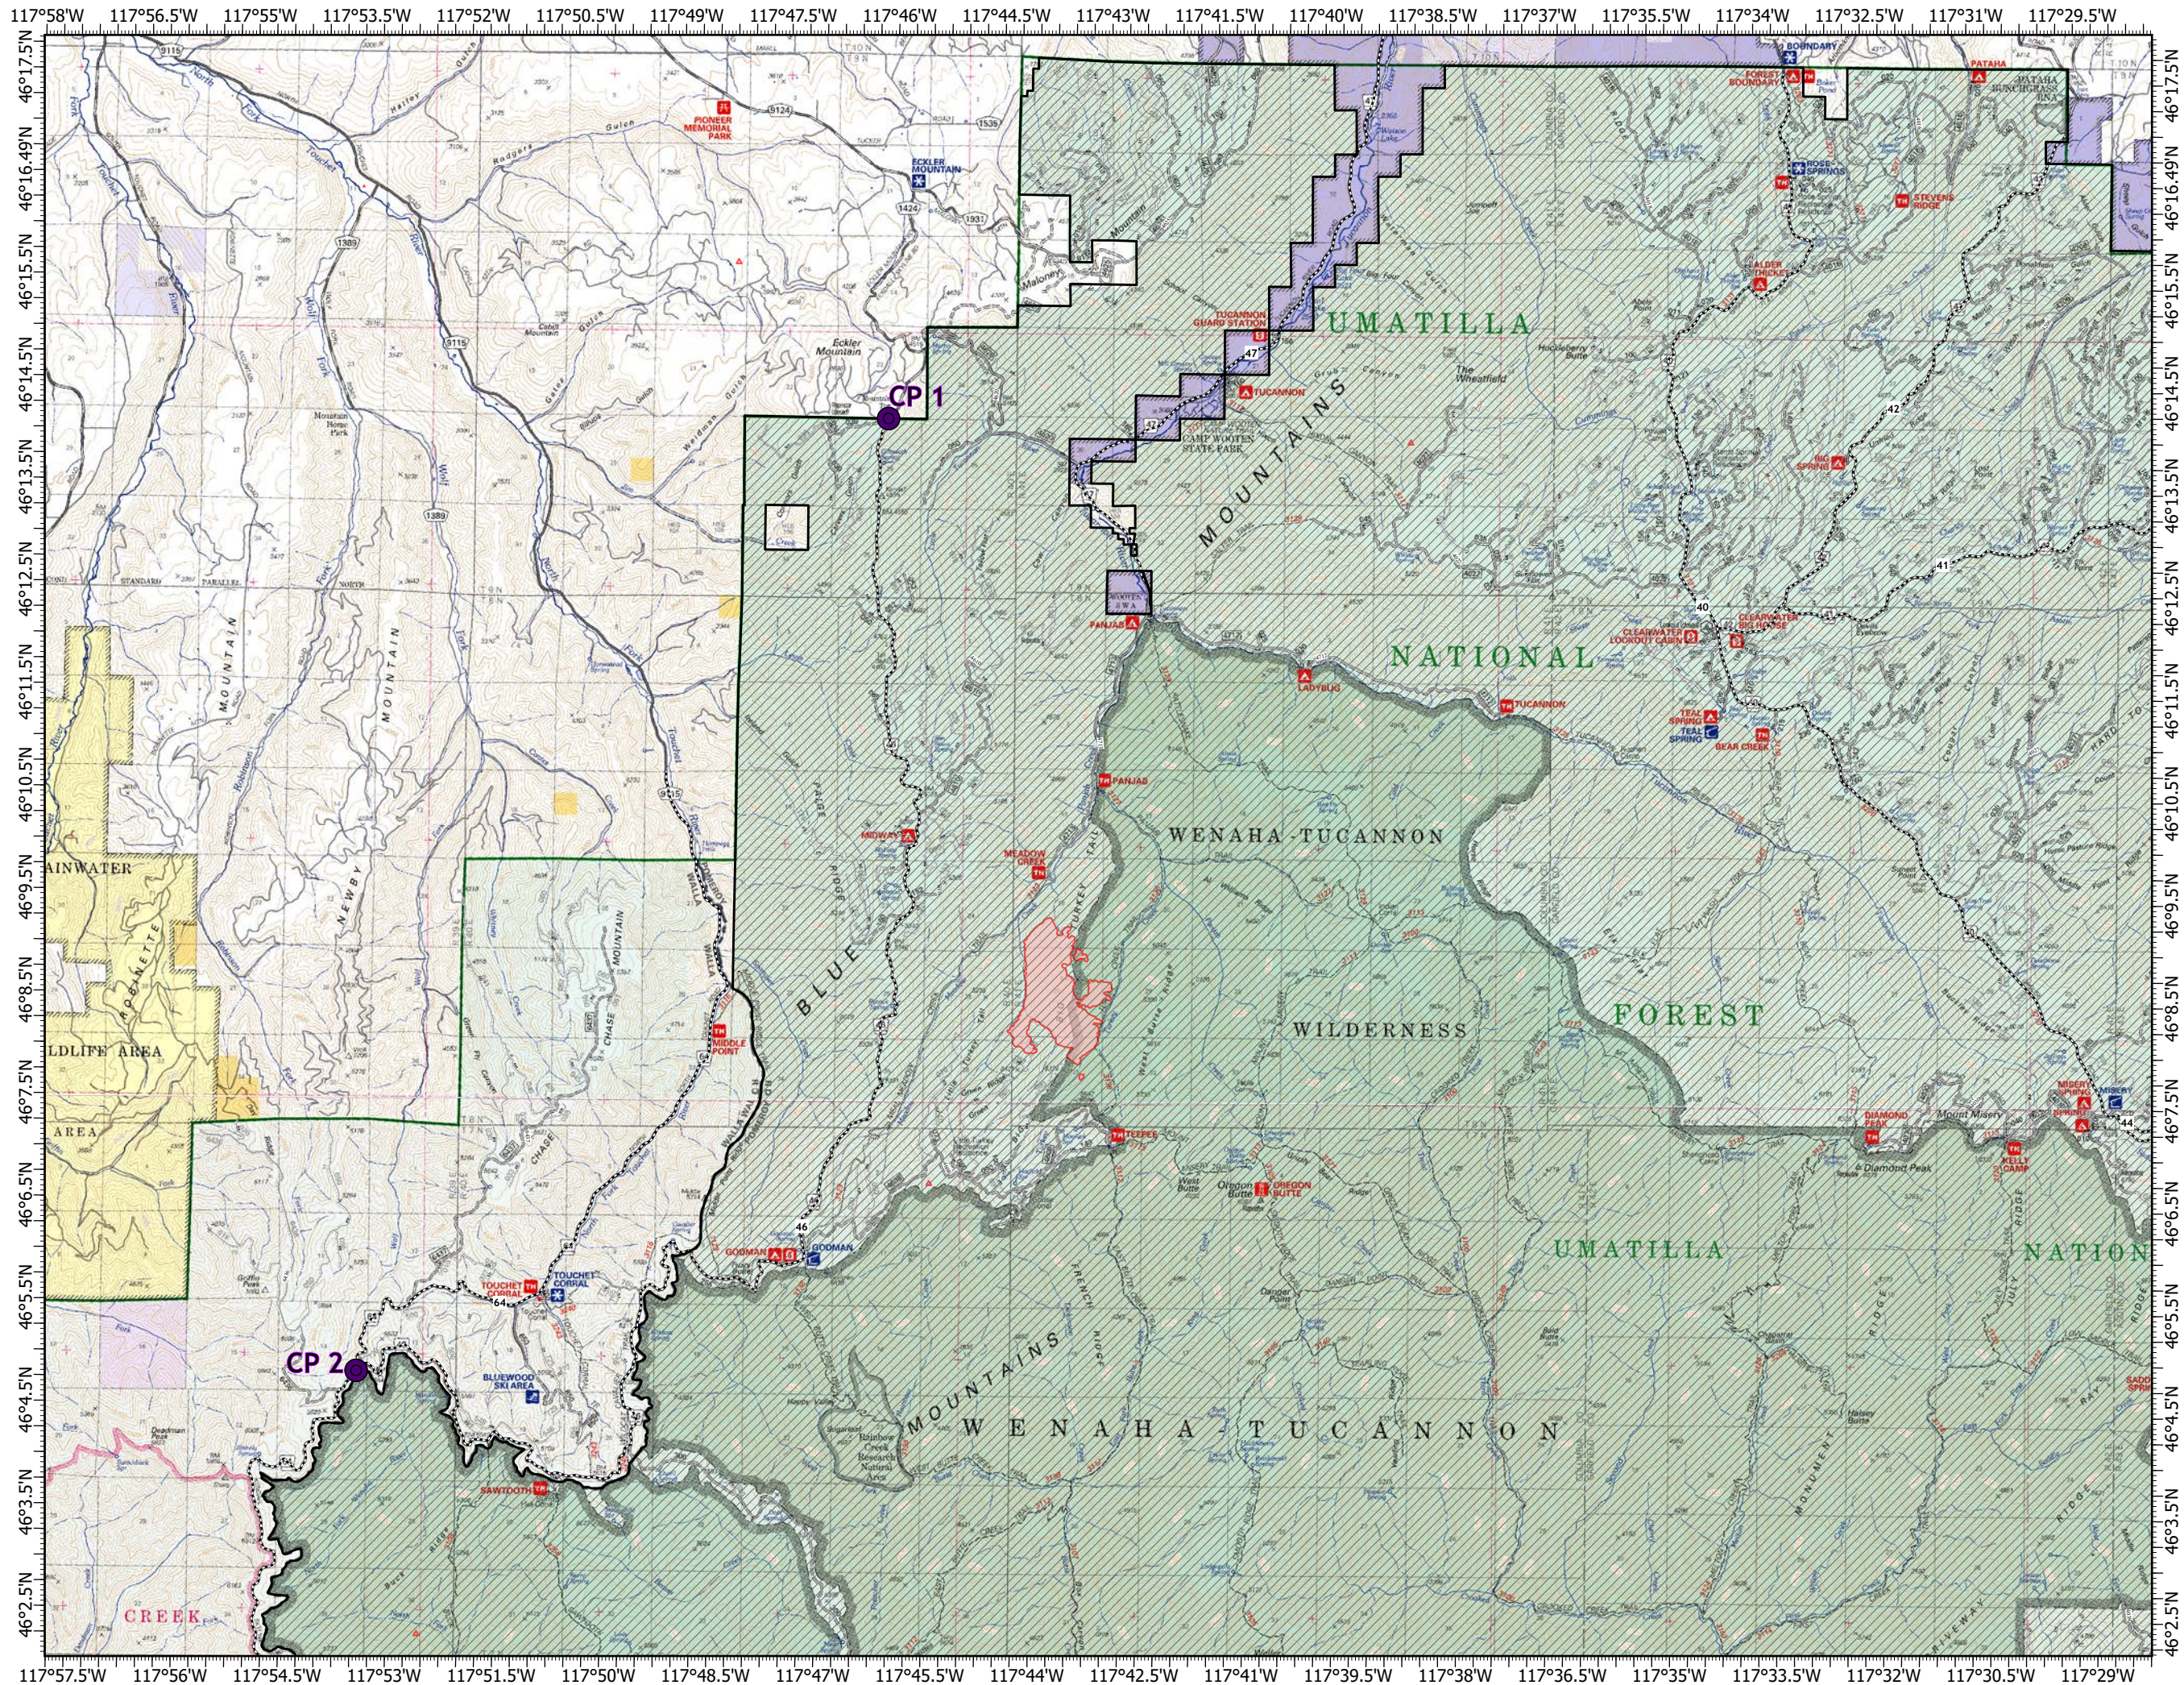

Closure Map

Green Ridge
ORUMF-000659
Closure Number
06-14-04-21-15
Umatilla National Forest
Pomeroy Ranger District

CheckPoint

Wildfire Daily Fire Perimeter

MainRoadsUmatillaNF

ArterialRoadsUmatillaNF

Roads3digit

PomeroyRDClosure

Jt
7/16/2021 2108

North American 1983 Datum.