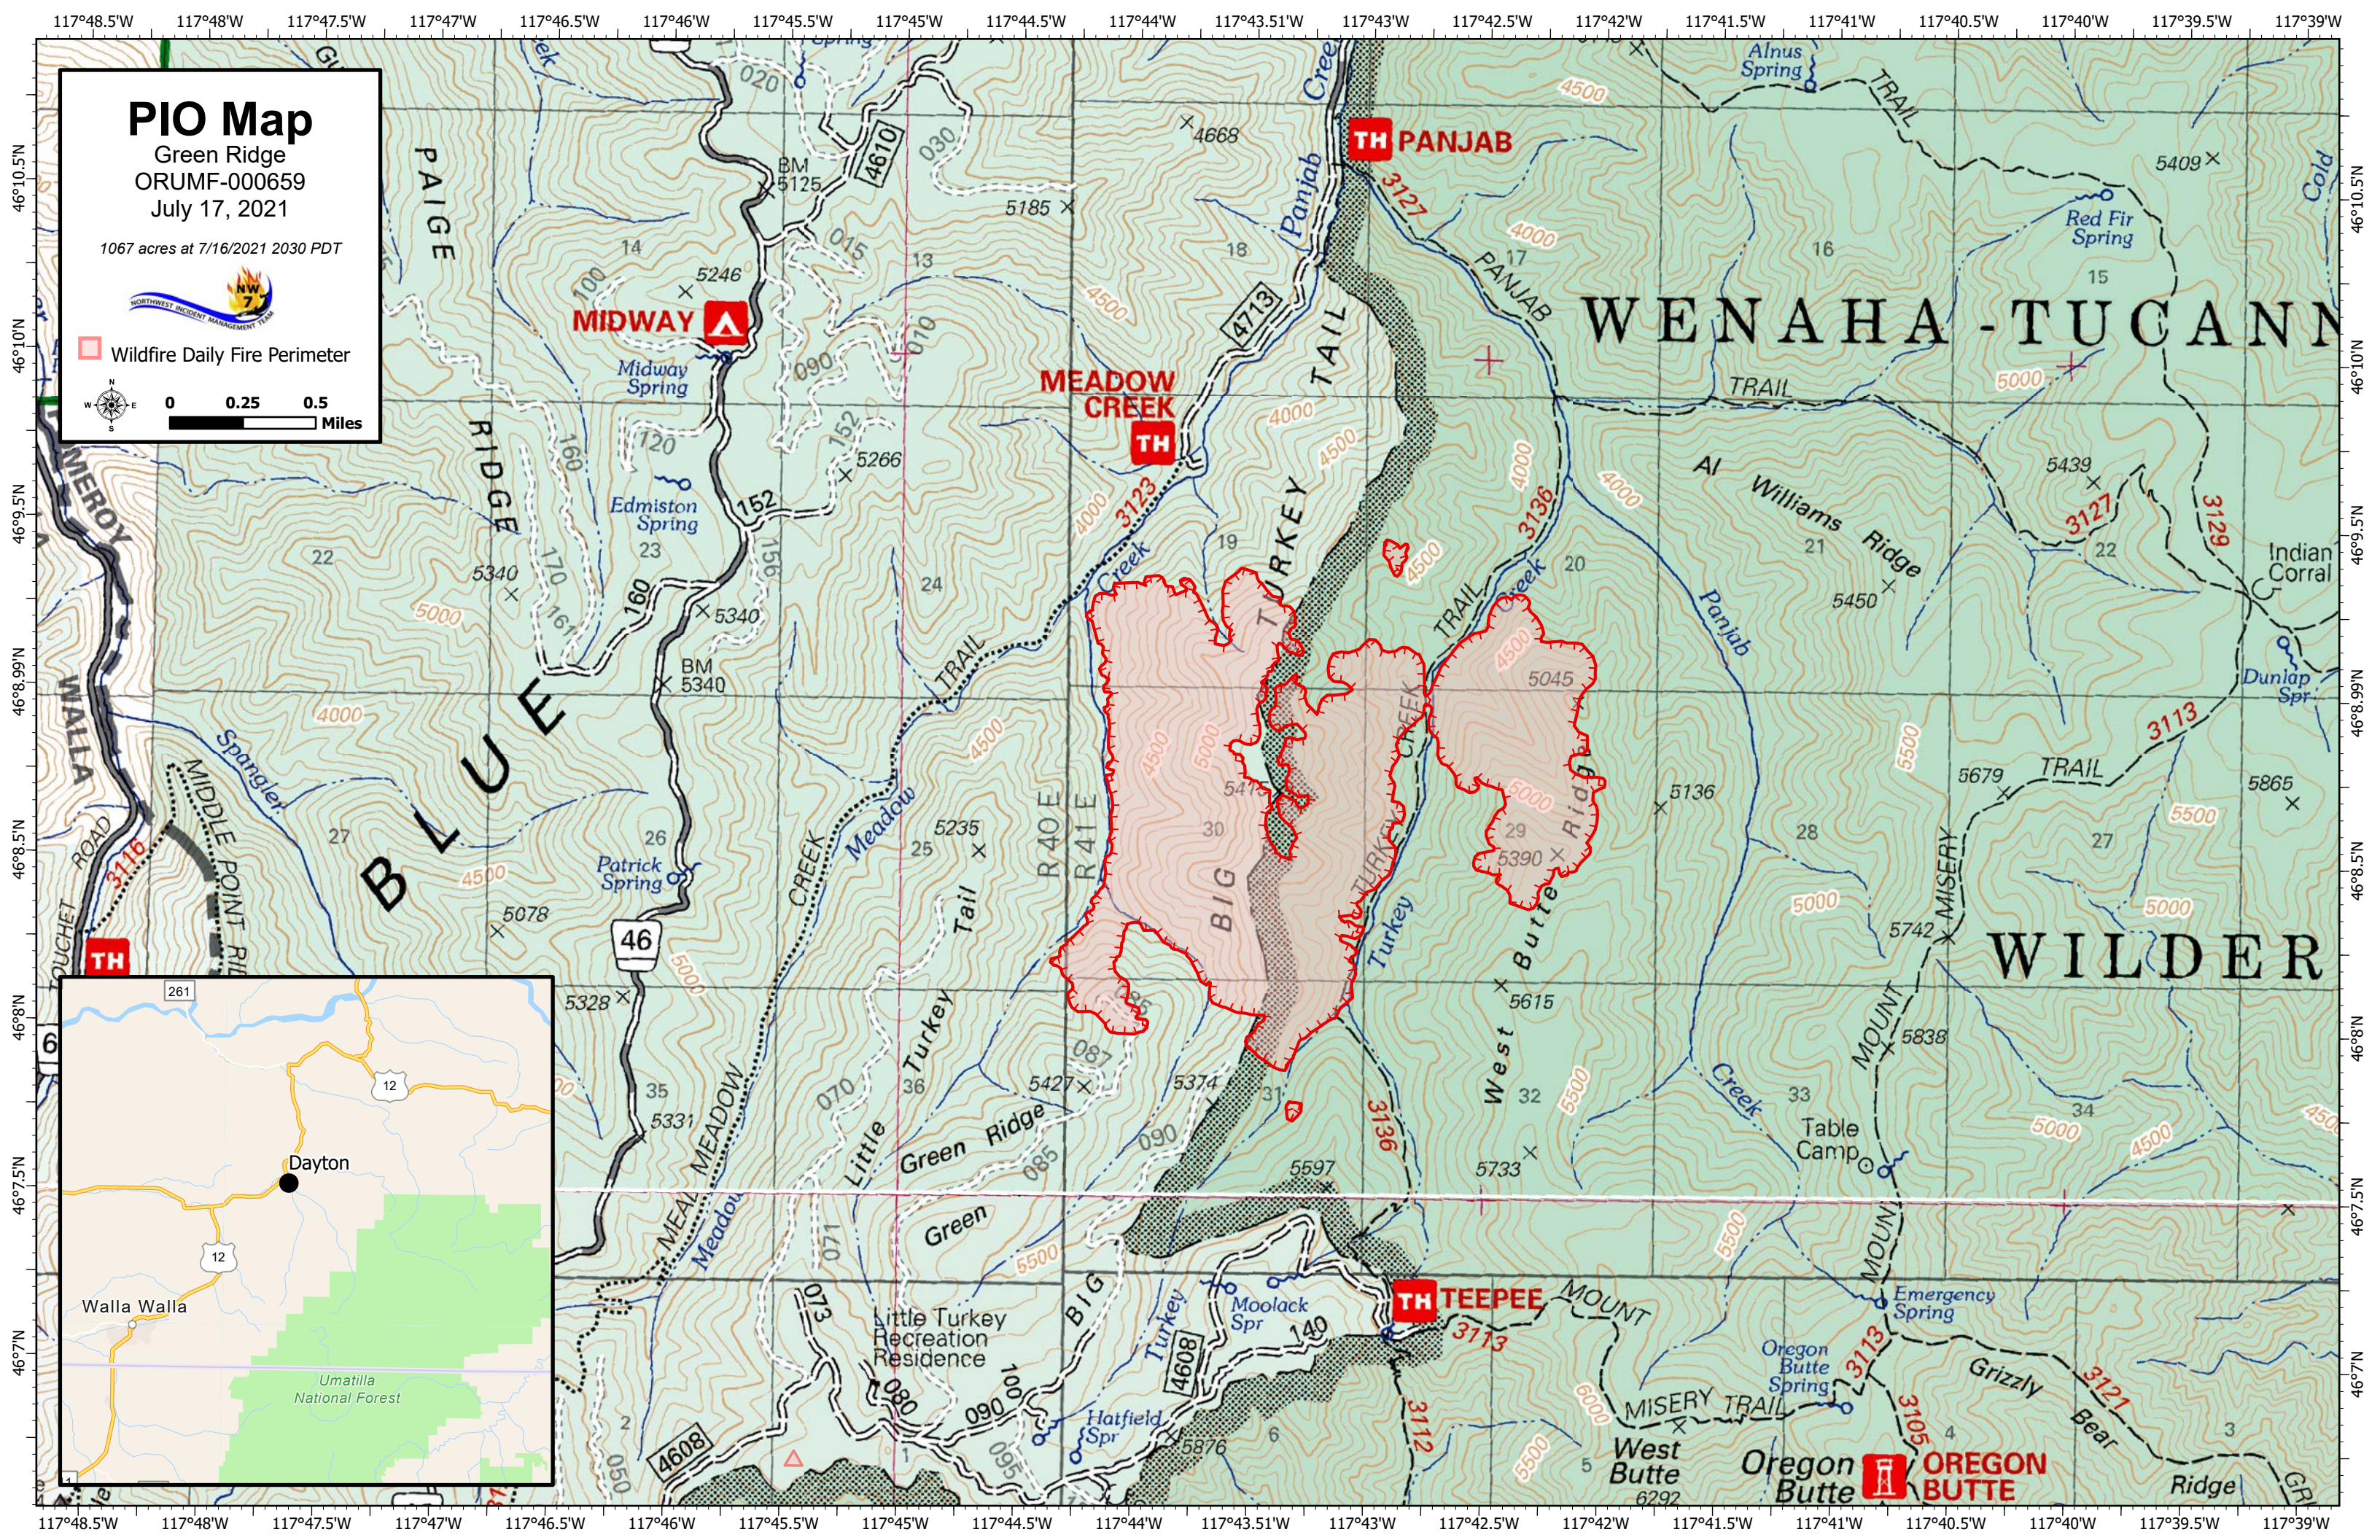

PIO Map

Green Ridge
ORUMF-000659
July 17, 2021

1067 acres at 7/16/2021 2030 PDT

Wildfire Daily Fire Perimeter

MIDWAY

MEADOW CREEK

TH PANJAB

TH TEEPEE MOUNT

OREGON BUTTE

WENAH-TUCANN

WILDER