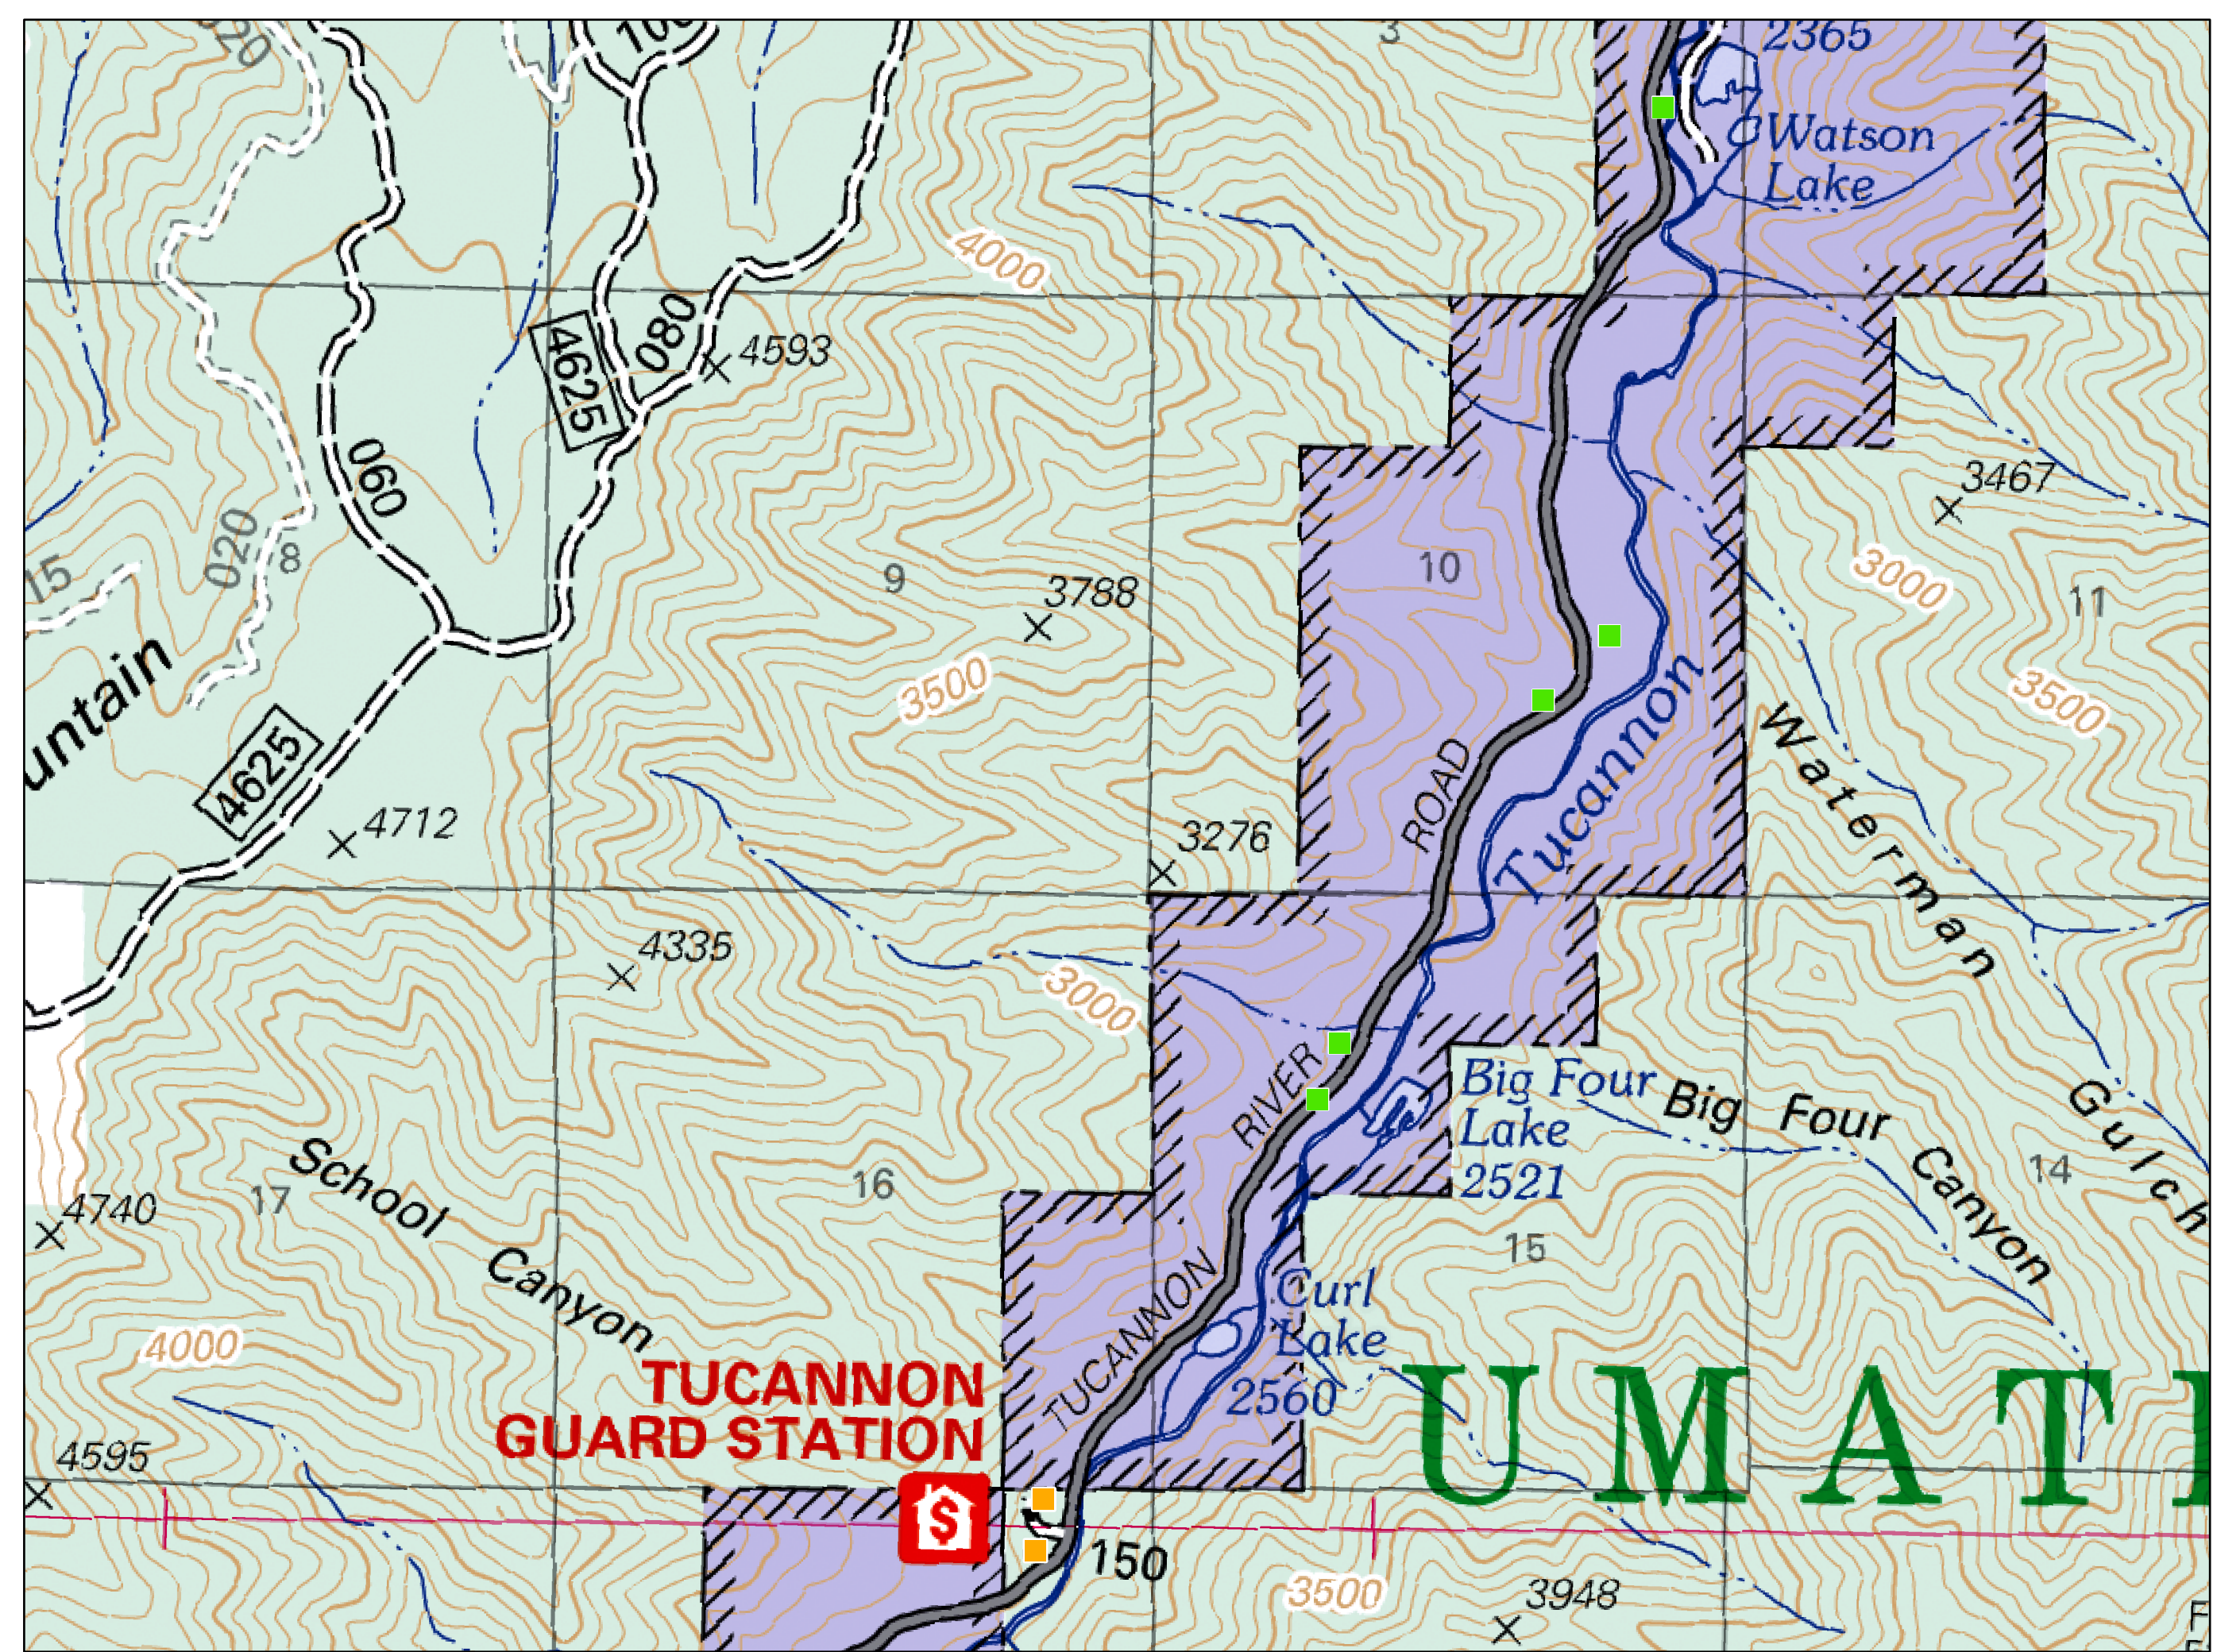

Maloney Mt. Zone

- Defensible - Prep and Hold
- Non-Defensible - Prep and Leave
- Non-Defensible - Rescue Drive-By

Touchet Zone

Polygon Type
Wildfire Daily Fire Perimeter

0 0.25 0.5 1 Miles

Tucannon Zone

- Defensible - Stand Alone
- Defensible - Prep and Hold

U M A T I

TUCANNON GUARD STATION

Wooten Zone

- Defensible - Stand Alone
- Defensible - Prep and Hold
- Non-Defensible - Prep and Leave