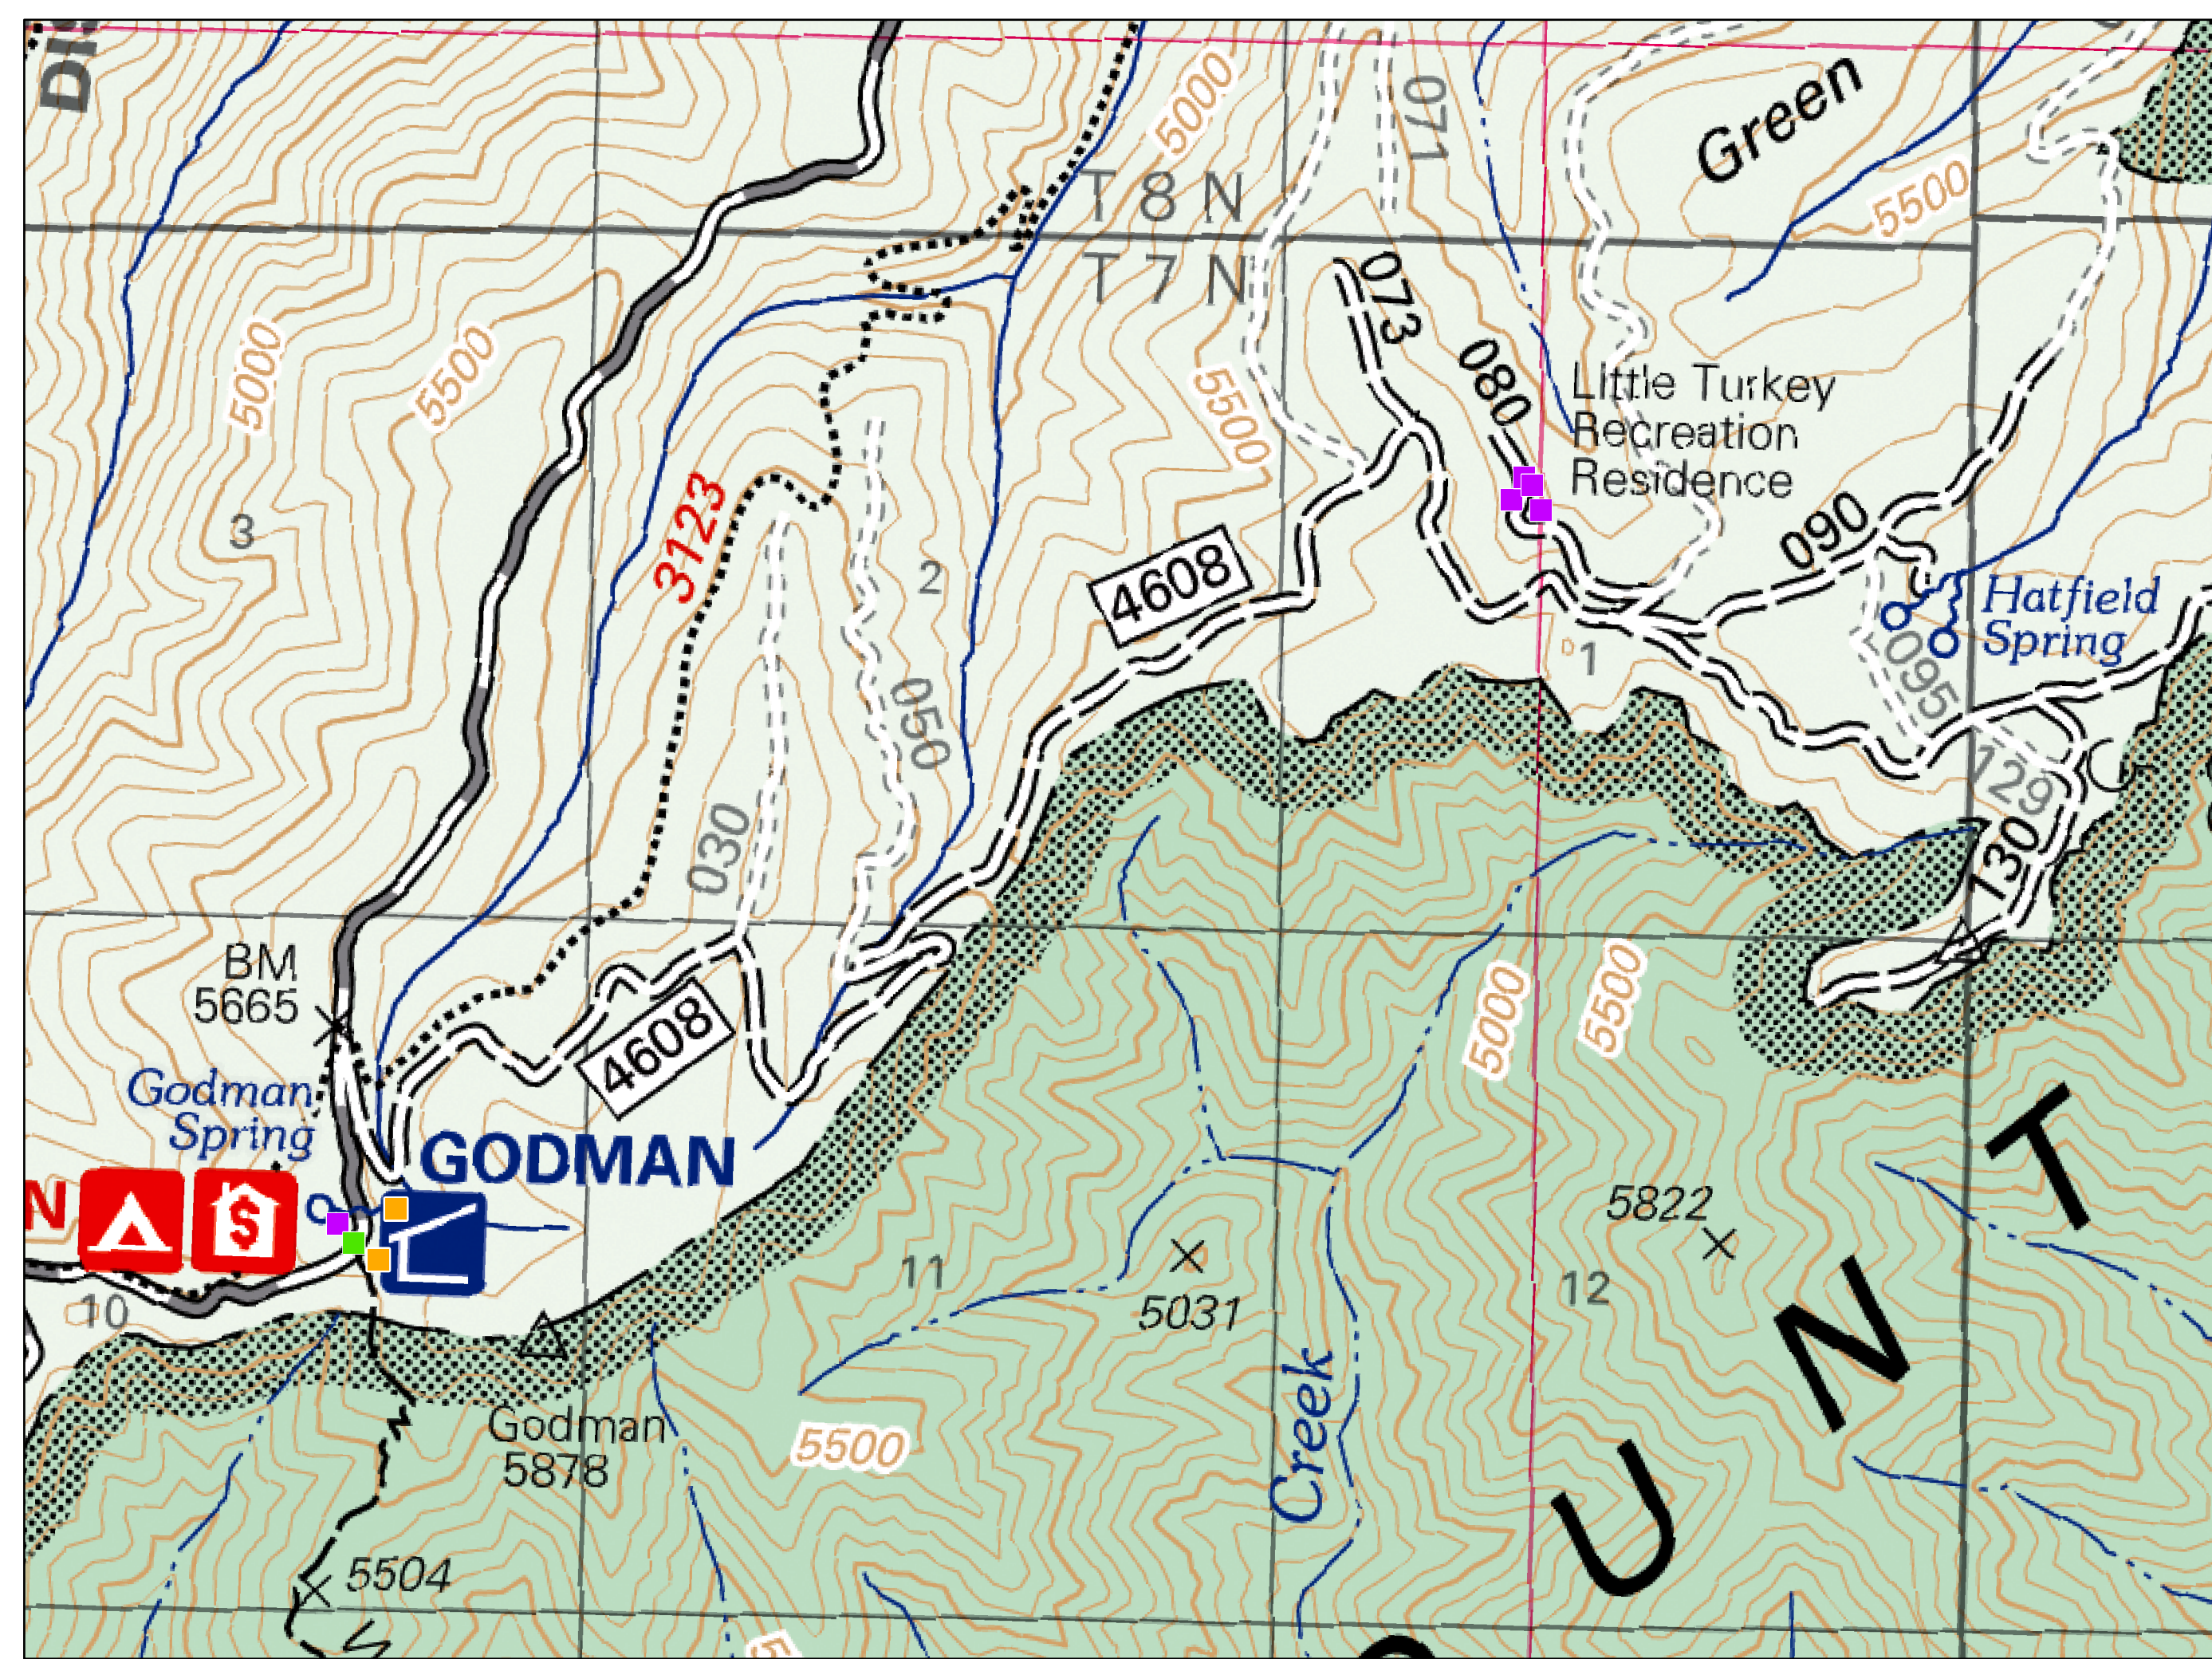

Godman Zone

- Defensible - Stand Alone
- Defensible - Prep and Hold
- Non-Defensible - Prep and Leave

0 0.070.15 0.3 Miles

Kendal Zone

-  Defensible - Prep and Hold
-  Non-Defensible - Prep and Leave
-  Non-Defensible - Rescue Drive-By

Maloney Mt. Zone

- Defensible - Prep and Hold
- Non-Defensible - Prep and Leave
- Non-Defensible - Rescue Drive-By

Touchet Zone

Polygon Type
Wildfire Daily Fire Perimeter

0 0.25 0.5 1 Miles

Tucannon Zone

- Defensible - Stand Alone
- Defensible - Prep and Hold

U M A T I

TUCANNON GUARD STATION

Wooten Zone

- Defensible - Stand Alone
- Defensible - Prep and Hold
- Non-Defensible - Prep and Leave