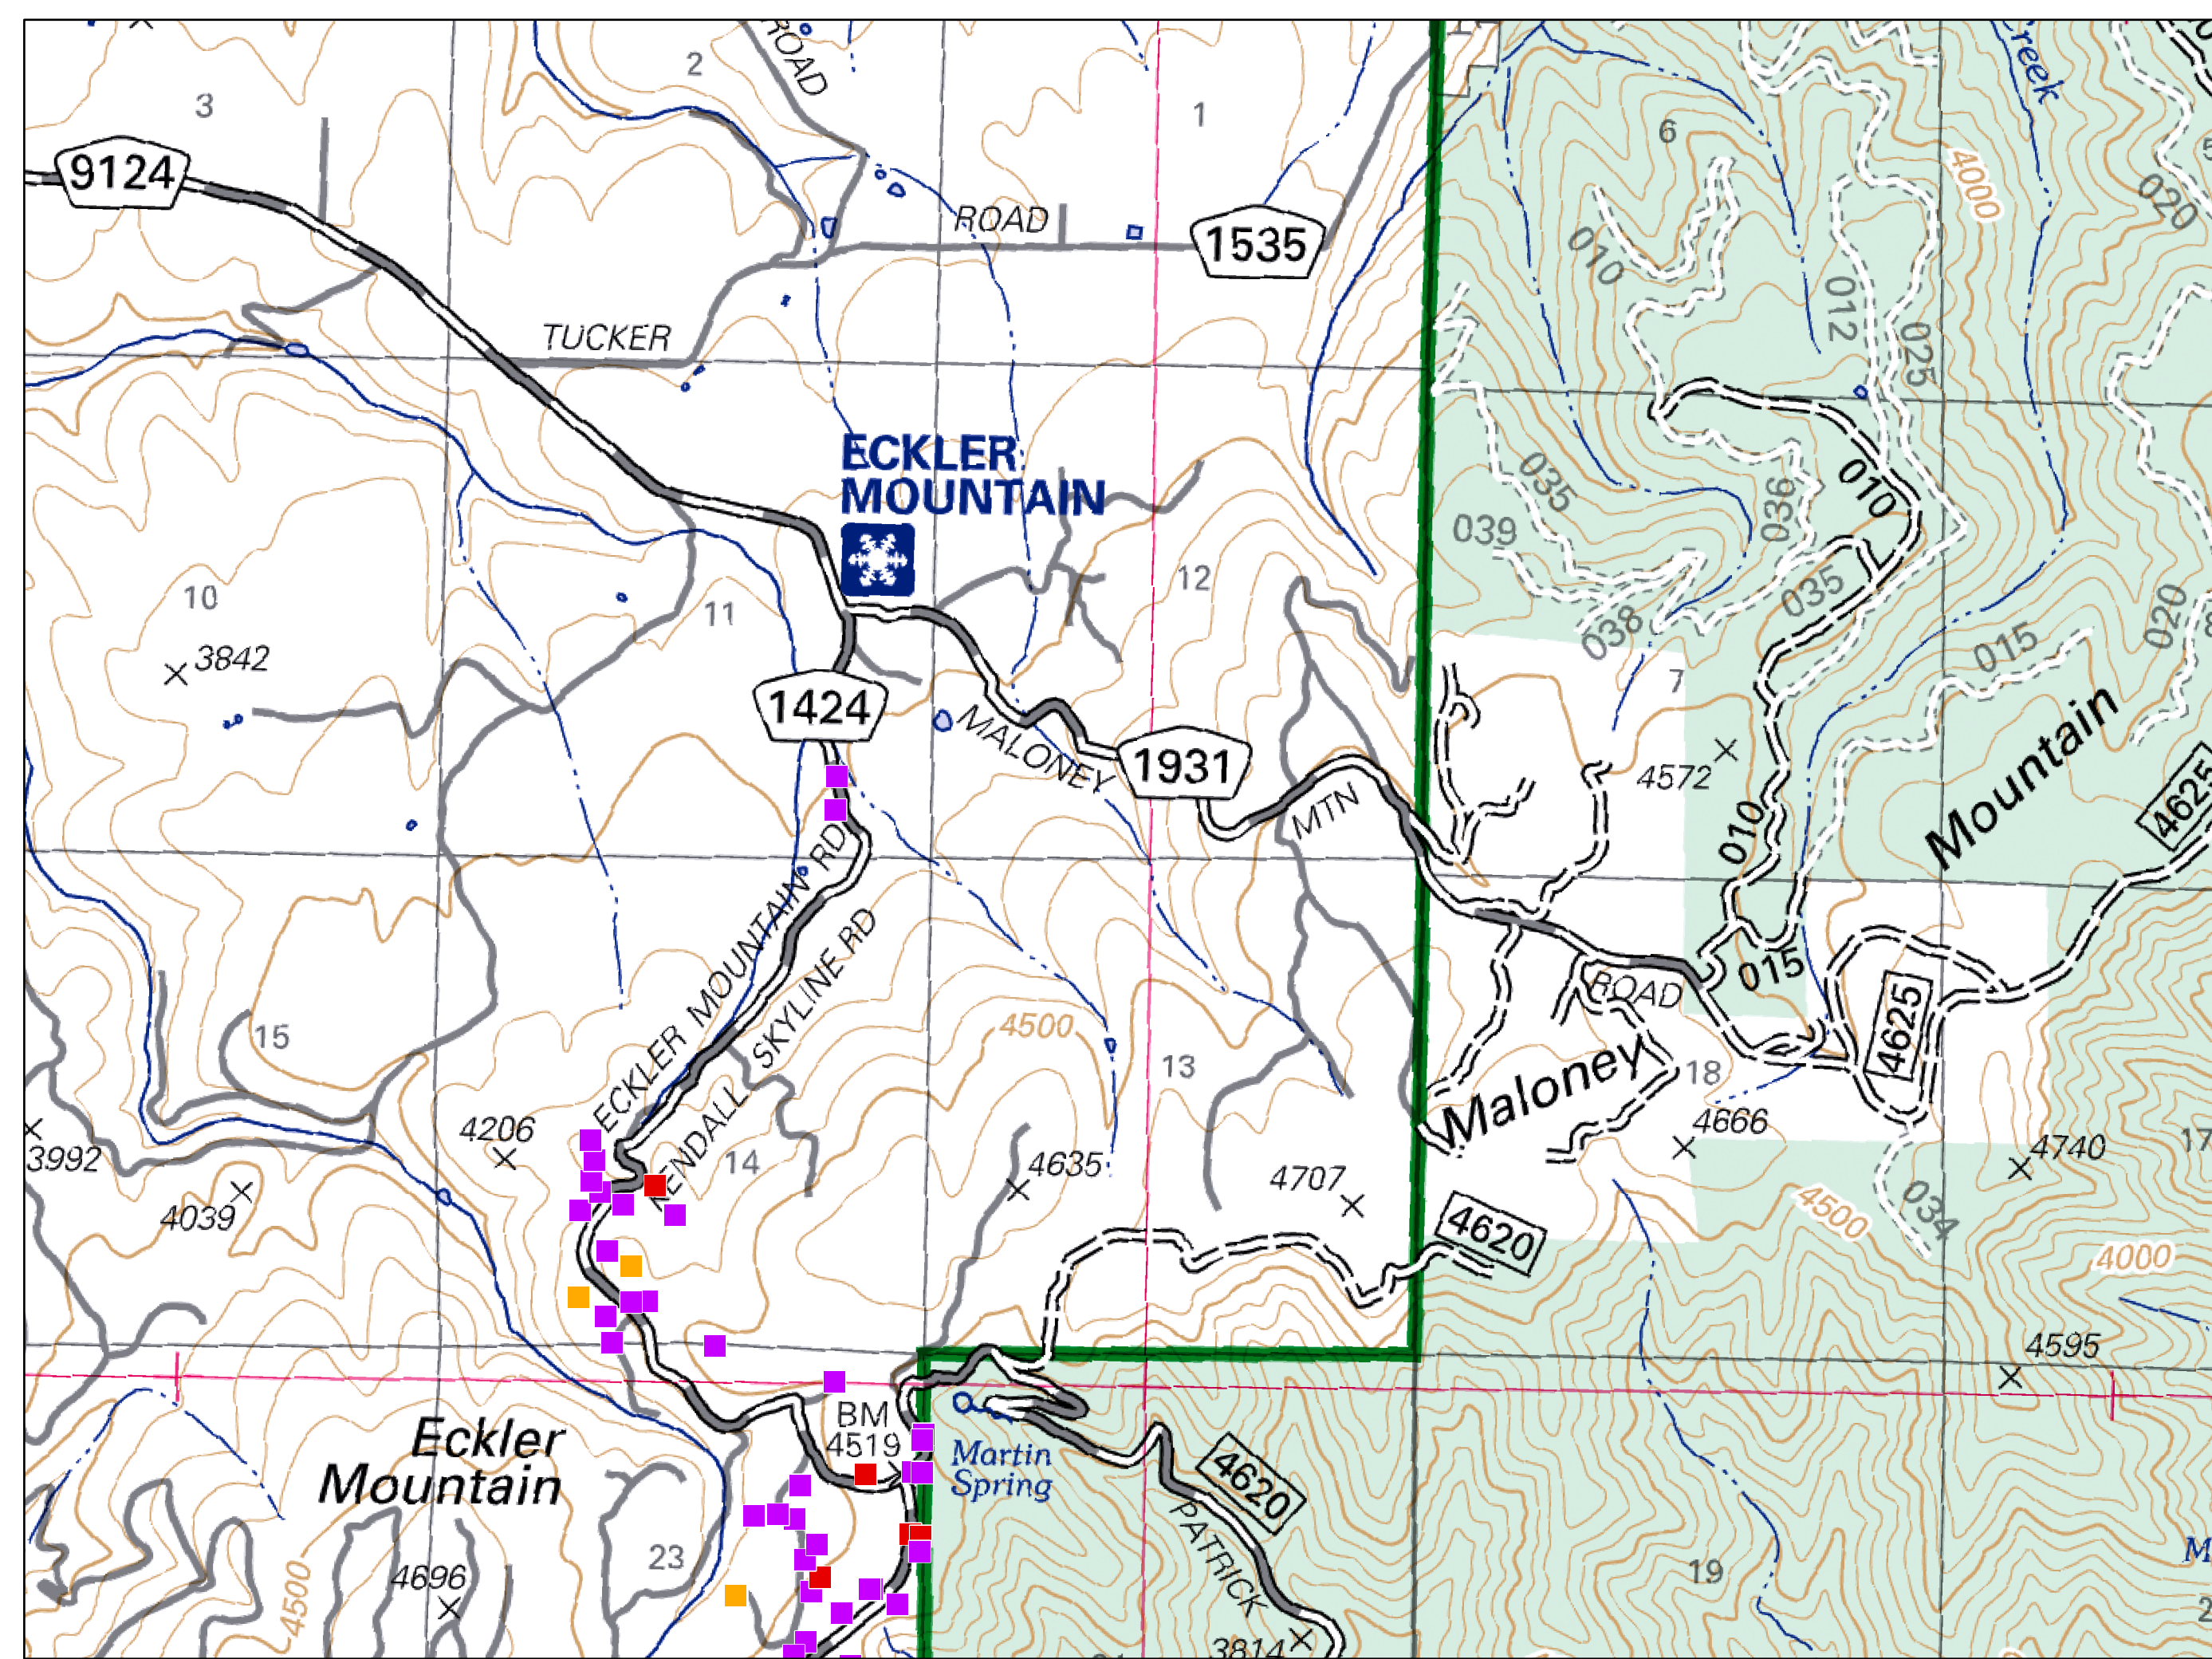

Godman Zone

- Defensible - Stand Alone
- Defensible - Prep and Hold
- Non-Defensible - Prep and Leave

0 0.070.15 0.3 Miles

Kendal Zone

-  Defensible - Prep and Hold
-  Non-Defensible - Prep and Leave
-  Non-Defensible - Rescue Drive-By

Maloney Mt. Zone

- Defensible - Prep and Hold
- Non-Defensible - Prep and Leave
- Non-Defensible - Rescue Drive-By

Touchet Zone

Polygon Type
Wildfire Daily Fire Perimeter

0 0.25 0.5 1 Miles

Tucannon Zone

- Defensible - Stand Alone
- Defensible - Prep and Hold

U M A T I

TUCANNON GUARD STATION

Wooten Zone

- Defensible - Stand Alone
- Defensible - Prep and Hold
- Non-Defensible - Prep and Leave