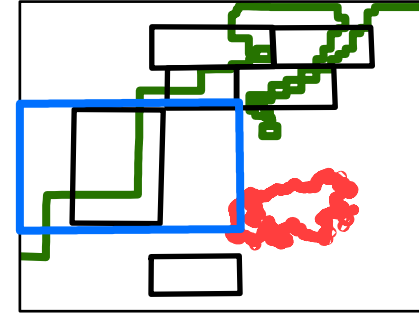

Godman Zone

- Defensible - Stand Alone
- Defensible - Prep and Hold
- Non-Defensible - Prep and Leave

0 0.070.15 0.3 Miles

Kendal Zone

-  Defensible - Prep and Hold
-  Non-Defensible - Prep and Leave
-  Non-Defensible - Rescue Drive-By

Maloney Mt. Zone

- Defensible - Prep and Hold
- Non-Defensible - Prep and Leave
- Non-Defensible - Rescue Drive-By

Touchet Zone

Polygon Type
Wildfire Daily Fire Perimeter

0 0.25 0.5 1 Miles

Tucannon Zone

- Defensible - Stand Alone
- Defensible - Prep and Hold

U M A T I

TUCANNON GUARD STATION

Wooten Zone

- Defensible - Stand Alone
- Defensible - Prep and Hold
- Non-Defensible - Prep and Leave