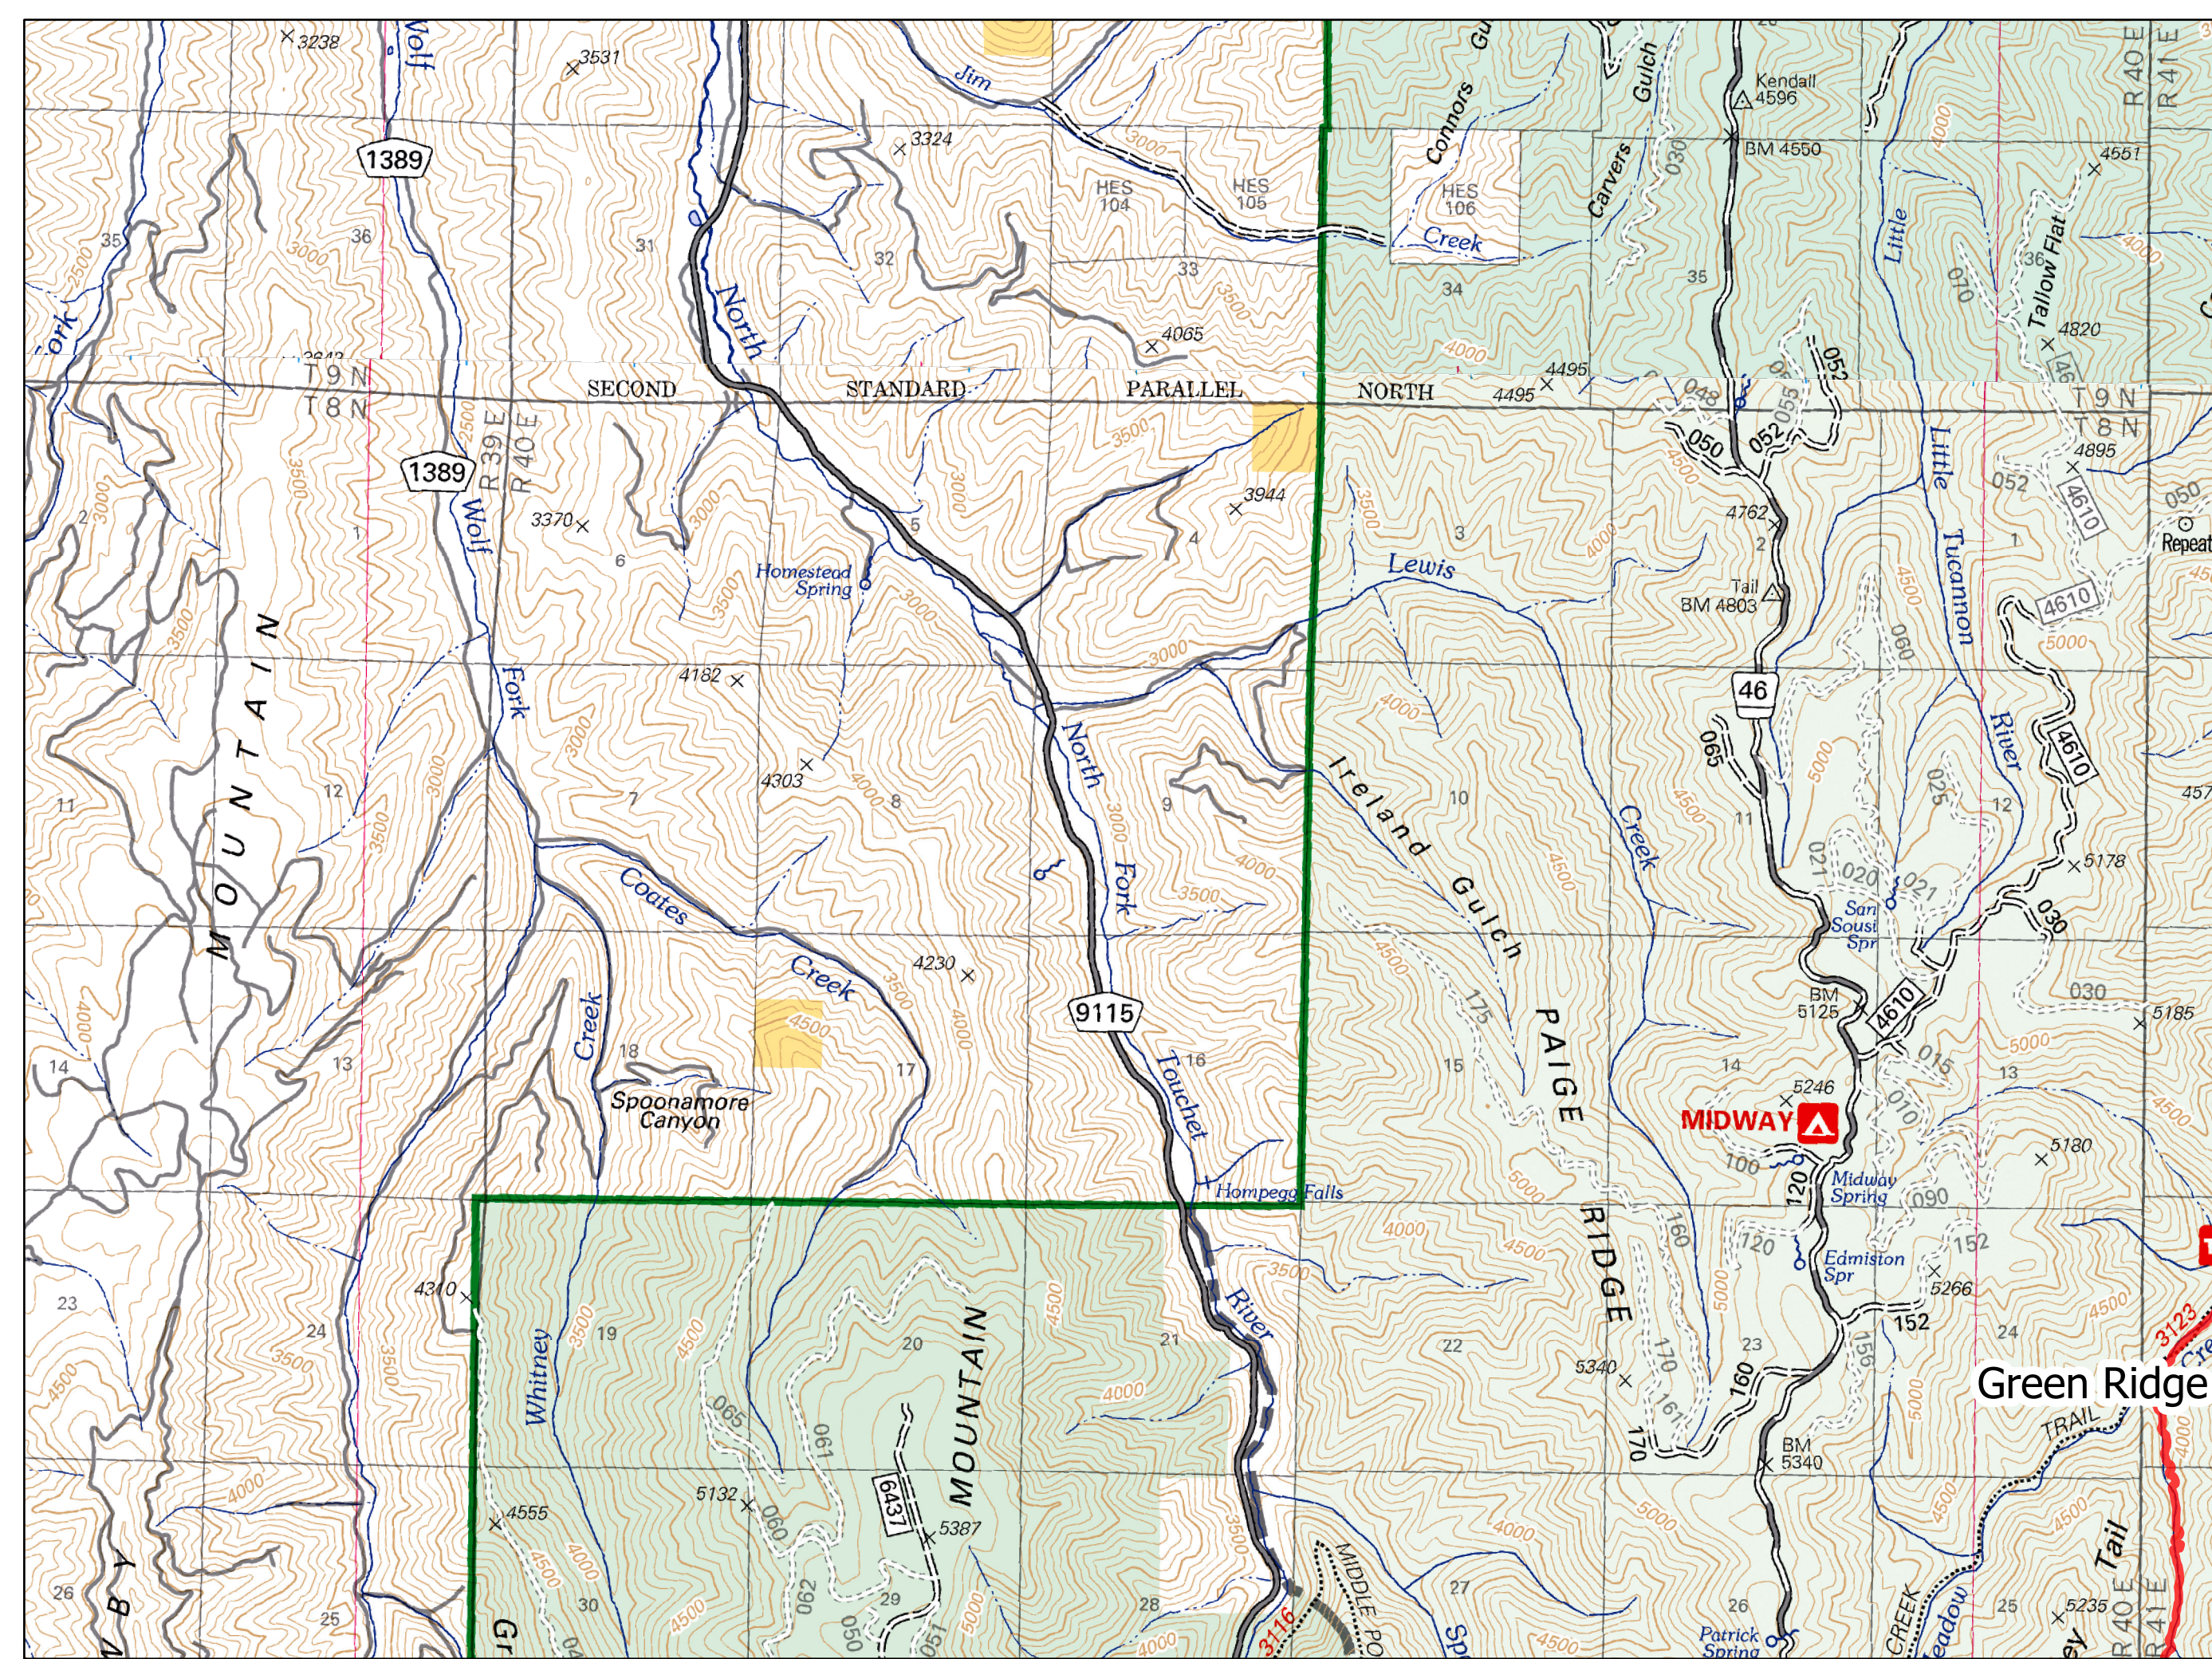

Godman Zone

- Defensible - Stand Alone
- Defensible - Prep and Hold
- Non-Defensible - Prep and Leave

0 0.070.15 0.3 Miles

Kendal Zone

-  Defensible - Prep and Hold
-  Non-Defensible - Prep and Leave
-  Non-Defensible - Rescue Drive-By

Maloney Mt. Zone

- Defensible - Prep and Hold
- Non-Defensible - Prep and Leave
- Non-Defensible - Rescue Drive-By

Touchet Zone

Polygon Type
Wildfire Daily Fire Perimeter

0 0.25 0.5 1 Miles

Tucannon Zone

- Defensible - Stand Alone
- Defensible - Prep and Hold

U M A T I

TUCANNON GUARD STATION

Wooten Zone

- Defensible - Stand Alone
- Defensible - Prep and Hold
- Non-Defensible - Prep and Leave