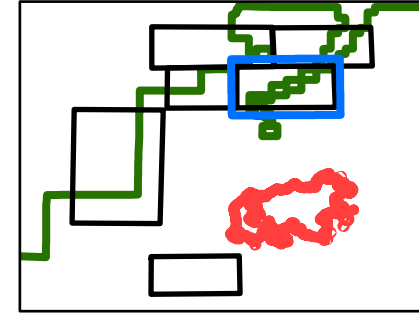

Maloney Mt. Zone

- Defensible - Prep and Hold
- Non-Defensible - Prep and Leave
- Non-Defensible - Rescue Drive-By

Touchet Zone

Polygon Type
Wildfire Daily Fire Perimeter

0 0.25 0.5 1 Miles

Tucannon Zone

- Defensible - Stand Alone
- Defensible - Prep and Hold

U M A T I

TUCANNON GUARD STATION

Wooten Zone

- Defensible - Stand Alone
- Defensible - Prep and Hold
- Non-Defensible - Prep and Leave