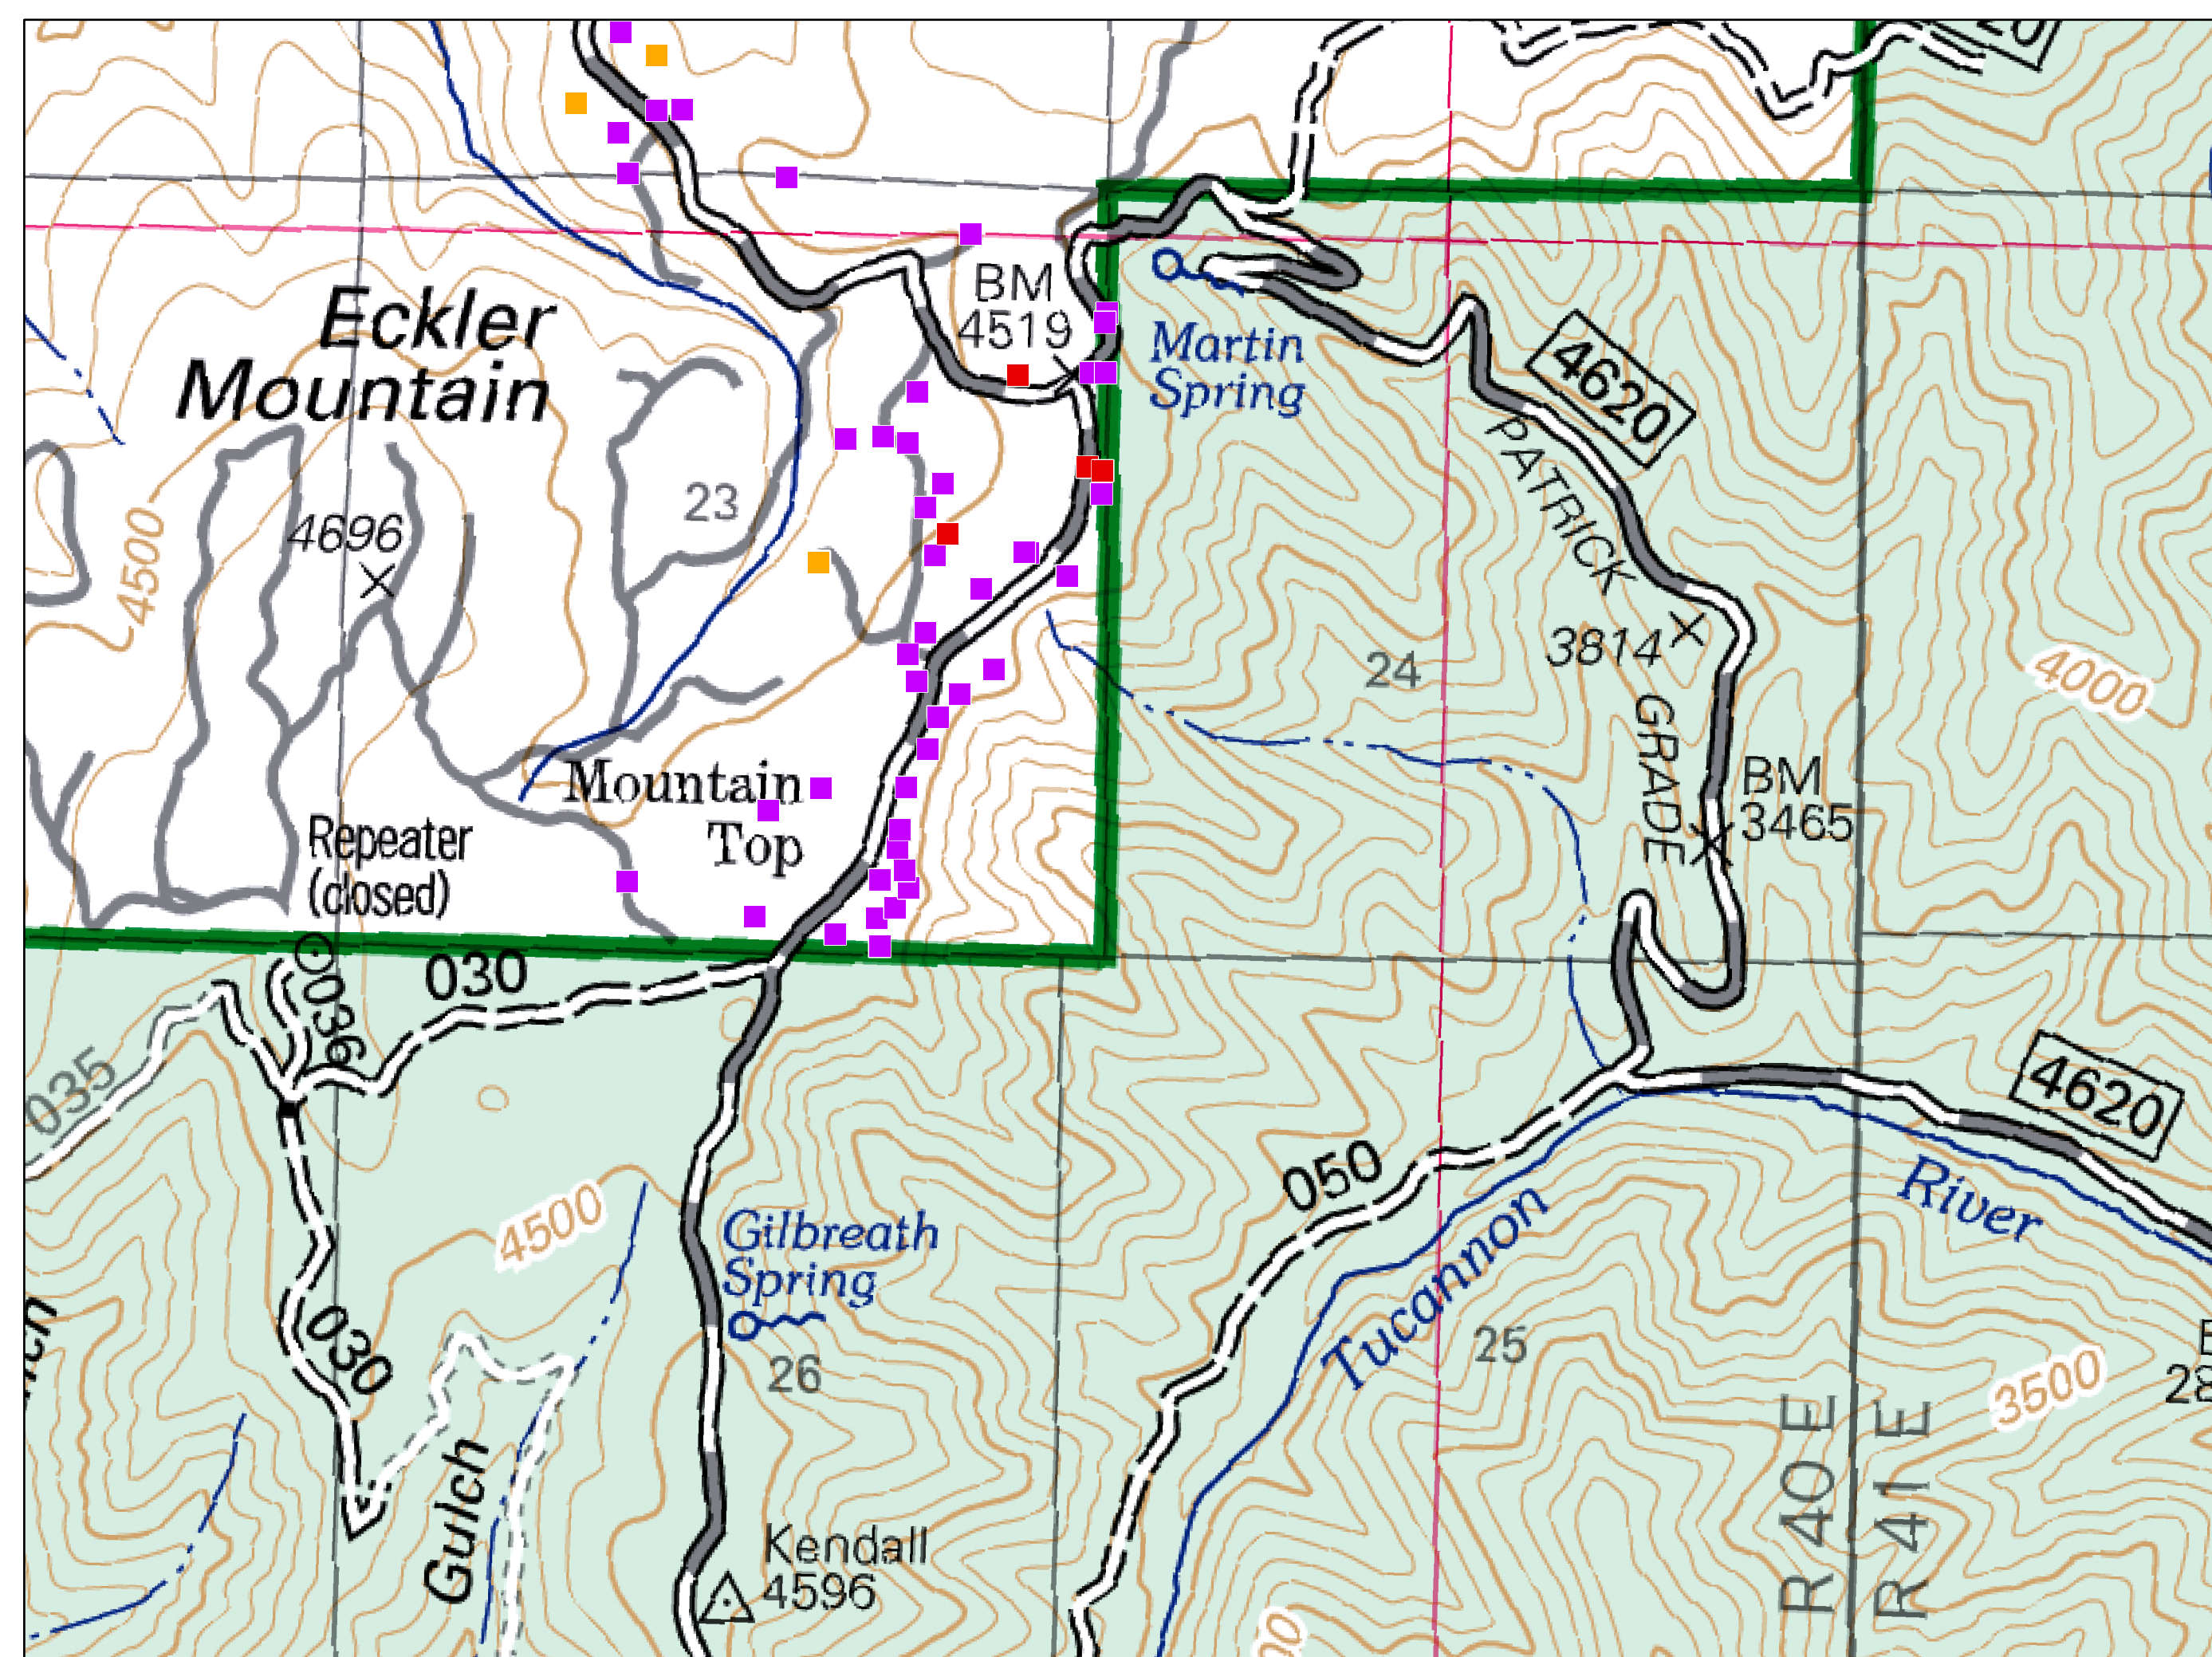

Godman Zone

- Defensible - Stand Alone
- Defensible - Prep and Hold
- Non-Defensible - Prep and Leave

0 0.070.15 0.3 Miles

Kendal Zone

-  Defensible - Prep and Hold
-  Non-Defensible - Prep and Leave
-  Non-Defensible - Rescue Drive-By

Maloney Mt. Zone

- Defensible - Prep and Hold
- Non-Defensible - Prep and Leave
- Non-Defensible - Rescue Drive-By

Touchet Zone

Polygon Type
Wildfire Daily Fire Perimeter

0 0.25 0.5 1 Miles

Tucannon Zone

- Defensible - Stand Alone
- Defensible - Prep and Hold

U M A T I

TUCANNON GUARD STATION

Wooten Zone

- Defensible - Stand Alone
- Defensible - Prep and Hold
- Non-Defensible - Prep and Leave