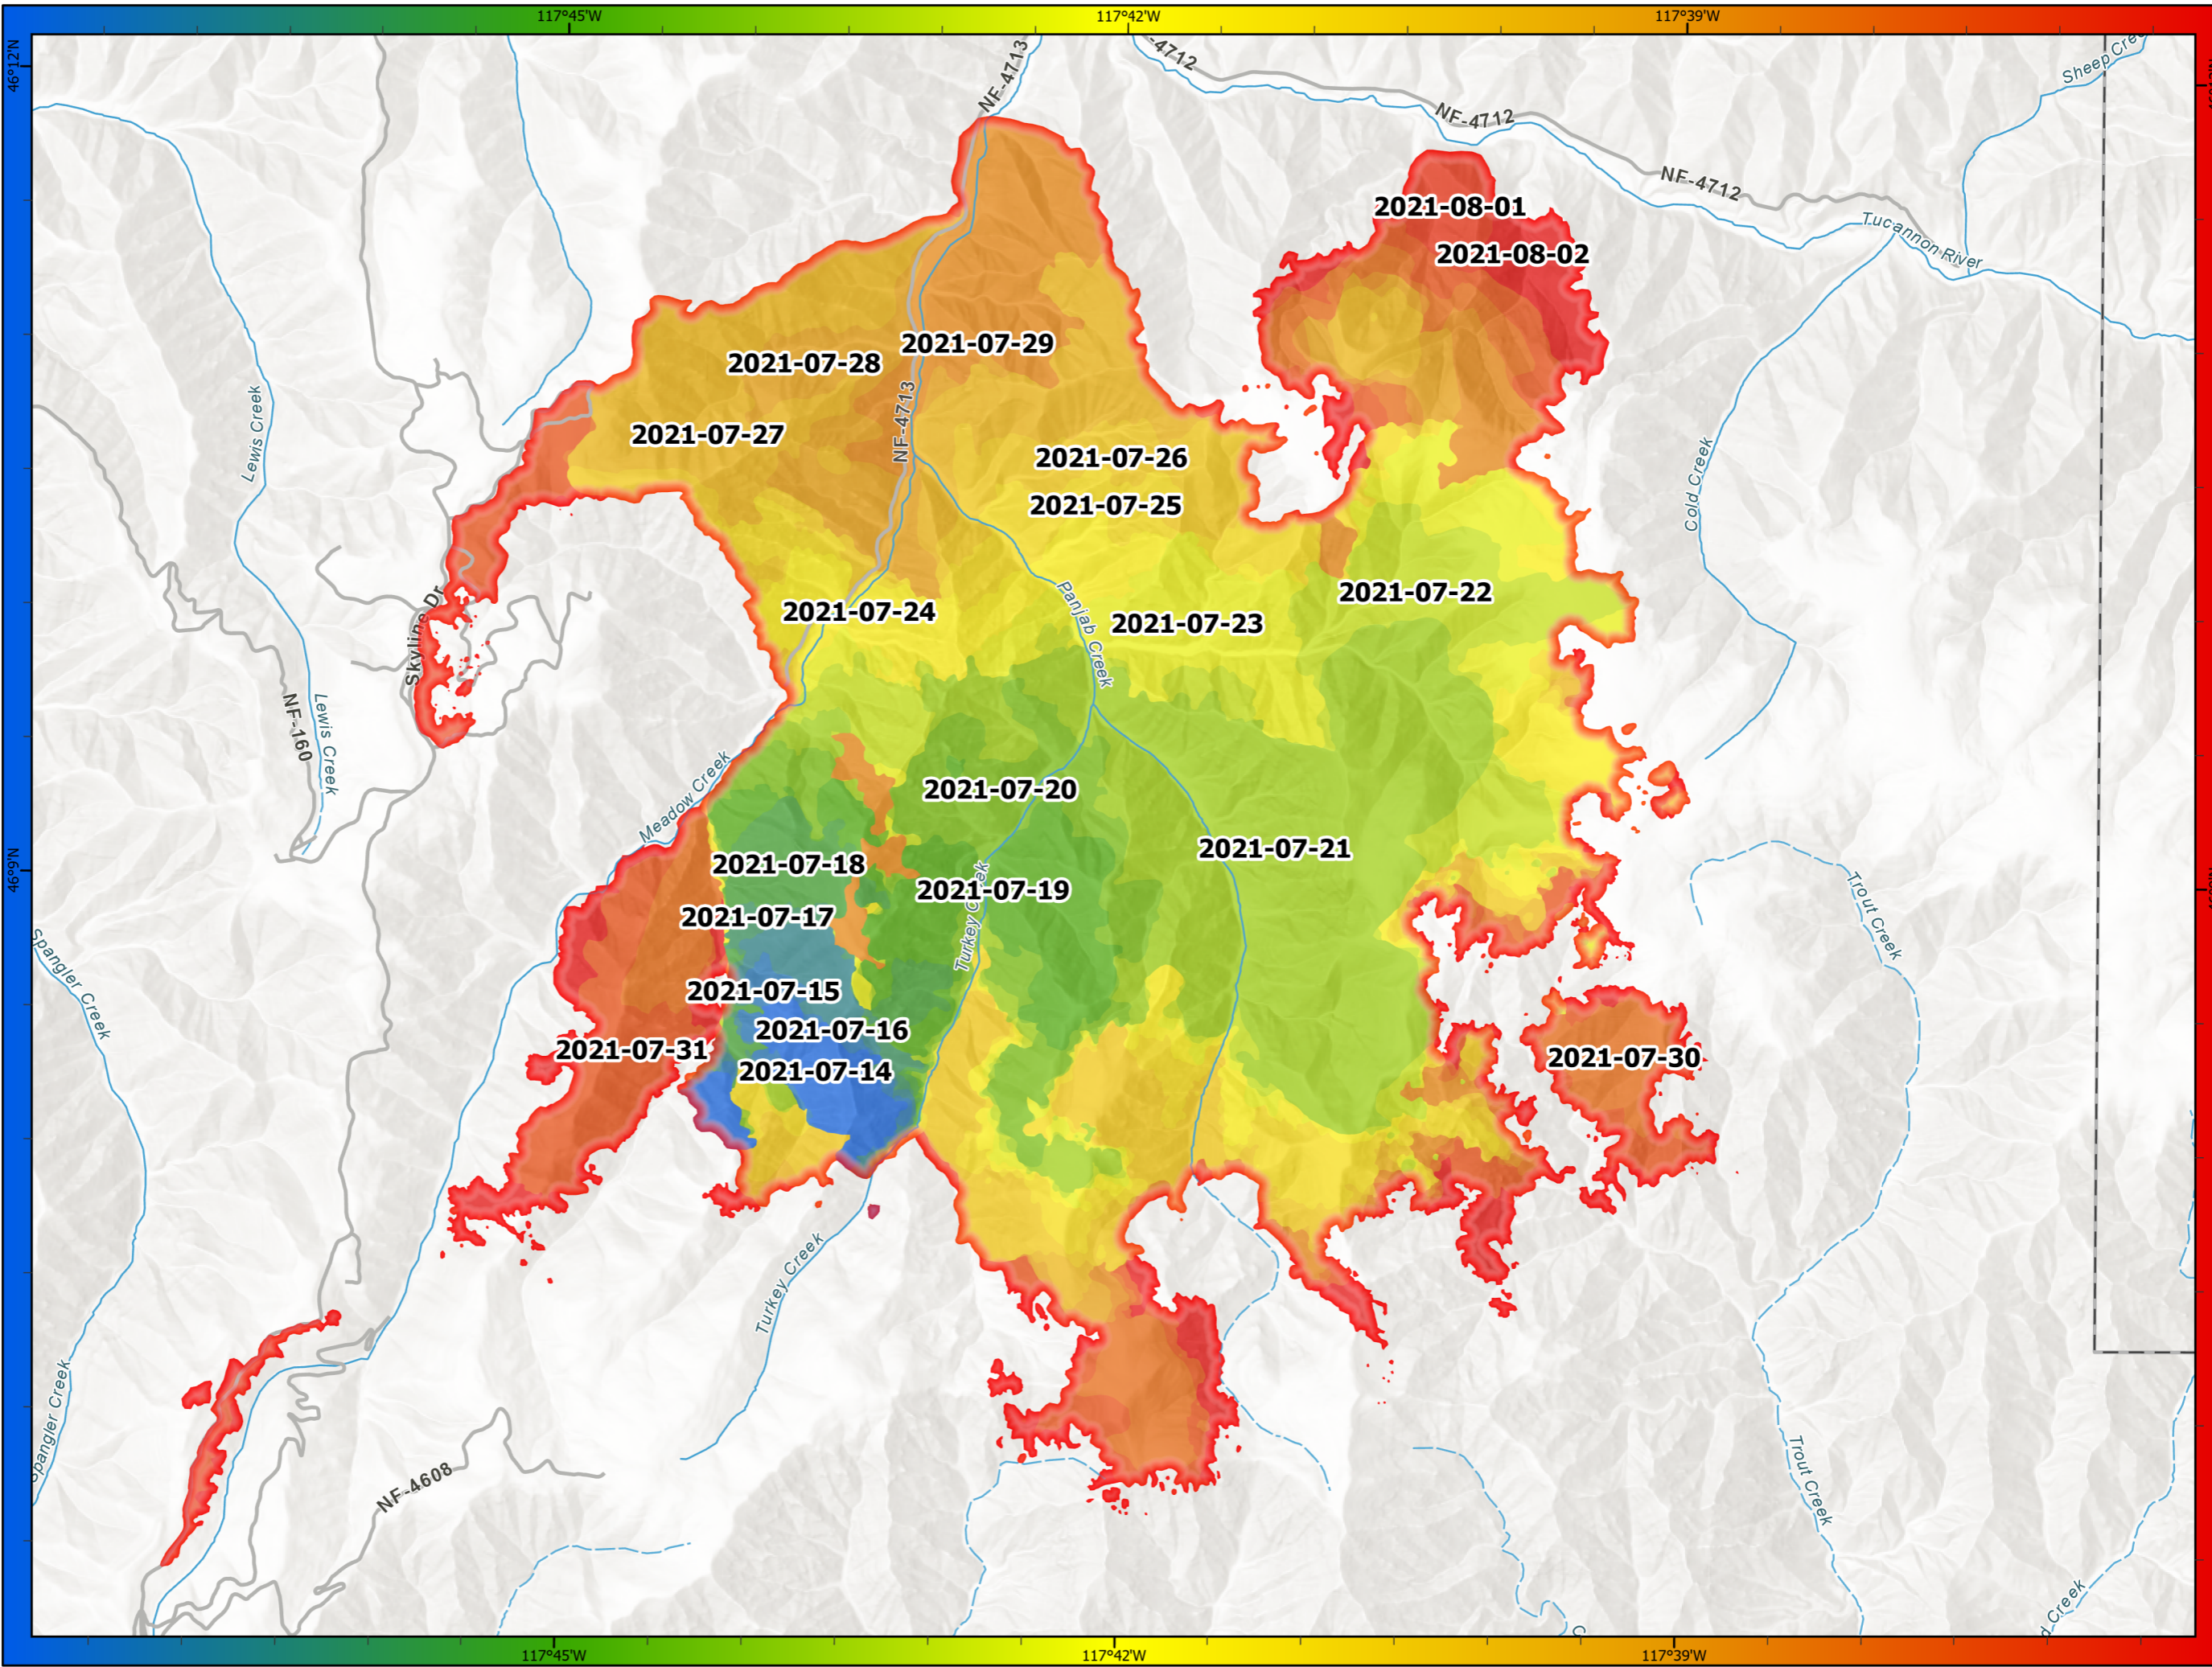

# PROGRESSION

### Legend Text

2021-07-14	175 growth ac	175 total ac
2021-07-15	54 growth ac	228 total ac
2021-07-16	110 growth ac	338 total ac
2021-07-17	54 growth ac	392 total ac
2021-07-18	203 growth ac	595 total ac
2021-07-19	472 growth ac	1,067 total ac
2021-07-20	502 growth ac	1,569 total ac
2021-07-21	1,677 growth ac	3,245 total ac
2021-07-22	666 growth ac	3,912 total ac
2021-07-23	670 growth ac	4,581 total ac
2021-07-24	632 growth ac	5,214 total ac
2021-07-25	669 growth ac	5,883 total ac
2021-07-26	911 growth ac	6,794 total ac
2021-07-27	1,046 growth ac	7,840 total ac
2021-07-28	394 growth ac	8,234 total ac
2021-07-29	798 growth ac	9,032 total ac
2021-07-30	637 growth ac	9,669 total ac
2021-07-31	994 growth ac	10,663 total ac
2021-08-01	106 growth ac	10,770 total ac
2021-08-02	679 growth ac	11,449 total ac

1:42,000 NAD83 UTM 11N