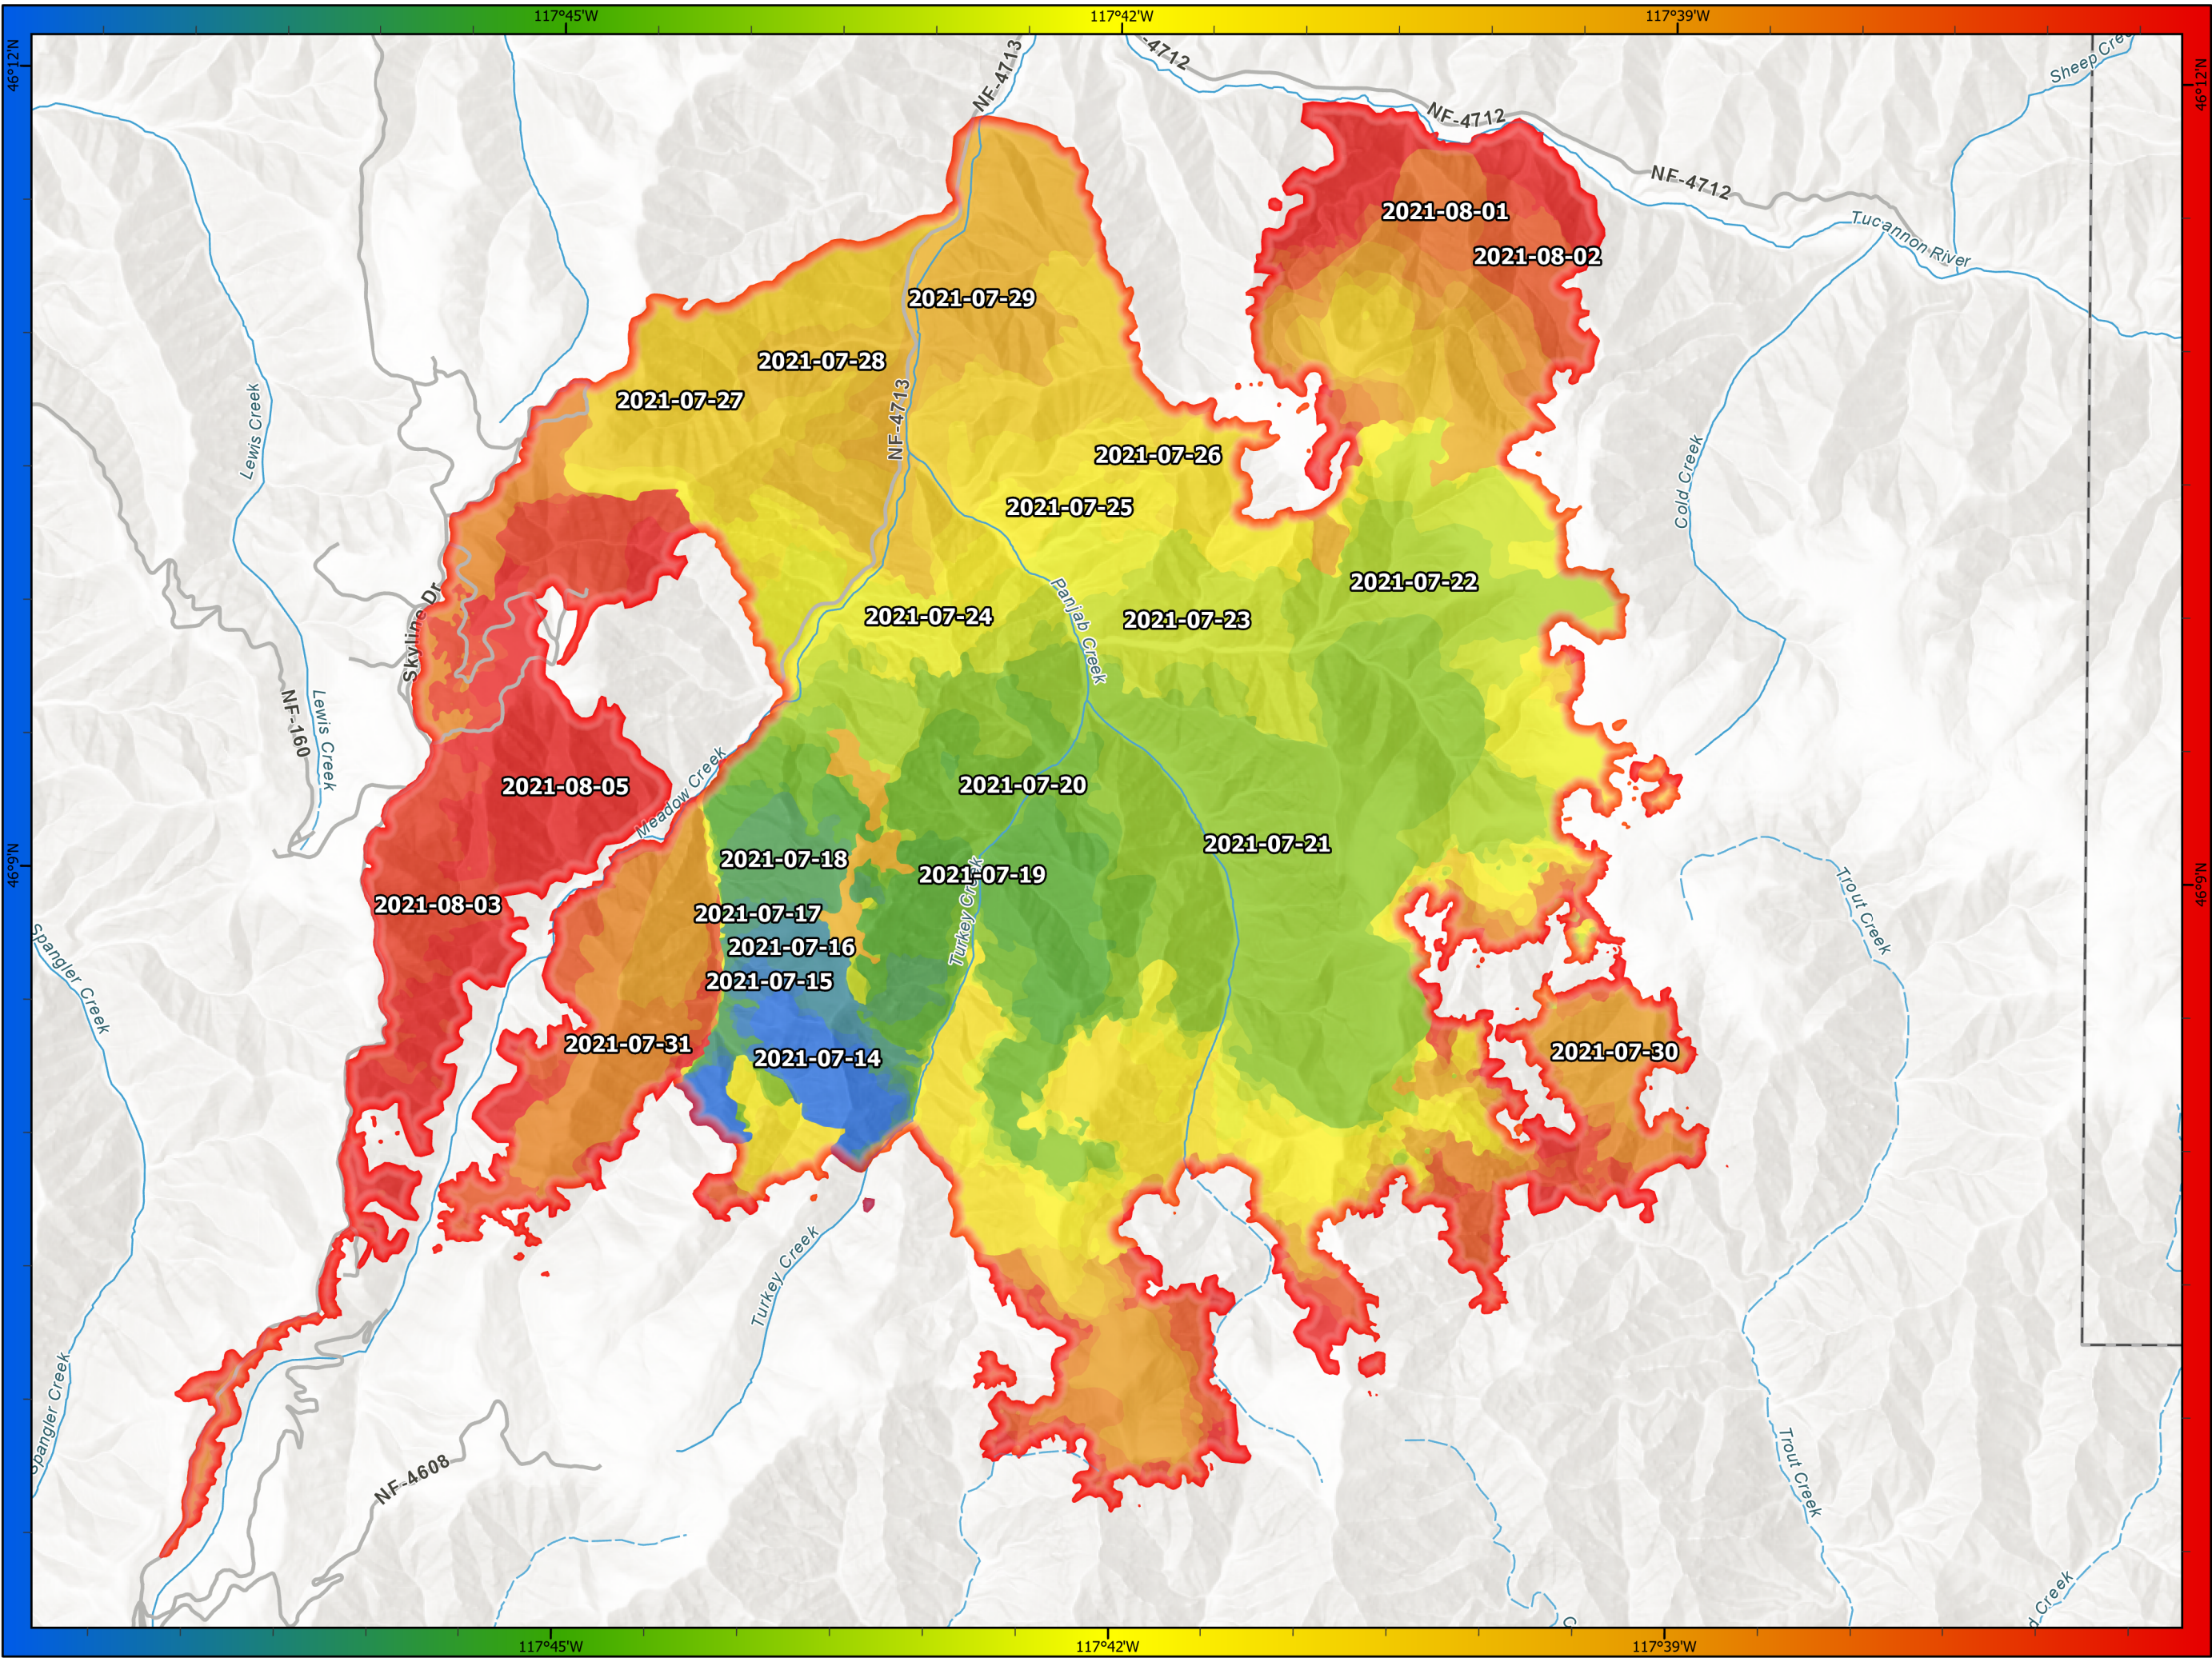

# PROGRESSION

### Legend Text

2021-07-14	175 growth ac	175 total ac
2021-07-15	54 growth ac	228 total ac
2021-07-16	110 growth ac	338 total ac
2021-07-17	54 growth ac	392 total ac
2021-07-18	203 growth ac	595 total ac
2021-07-19	472 growth ac	1,067 total ac
2021-07-20	502 growth ac	1,569 total ac
2021-07-21	1,677 growth ac	3,245 total ac
2021-07-22	666 growth ac	3,912 total ac
2021-07-23	670 growth ac	4,581 total ac
2021-07-24	632 growth ac	5,214 total ac
2021-07-25	669 growth ac	5,883 total ac
2021-07-26	911 growth ac	6,794 total ac
2021-07-27	1,046 growth ac	7,840 total ac
2021-07-28	394 growth ac	8,234 total ac
2021-07-29	798 growth ac	9,032 total ac
2021-07-30	637 growth ac	9,669 total ac
2021-07-31	994 growth ac	10,663 total ac
2021-08-01	106 growth ac	10,770 total ac
2021-08-02	679 growth ac	11,449 total ac
2021-08-03	811 growth ac	12,260 total ac
2021-08-05	1,238 growth ac	13,498 total ac