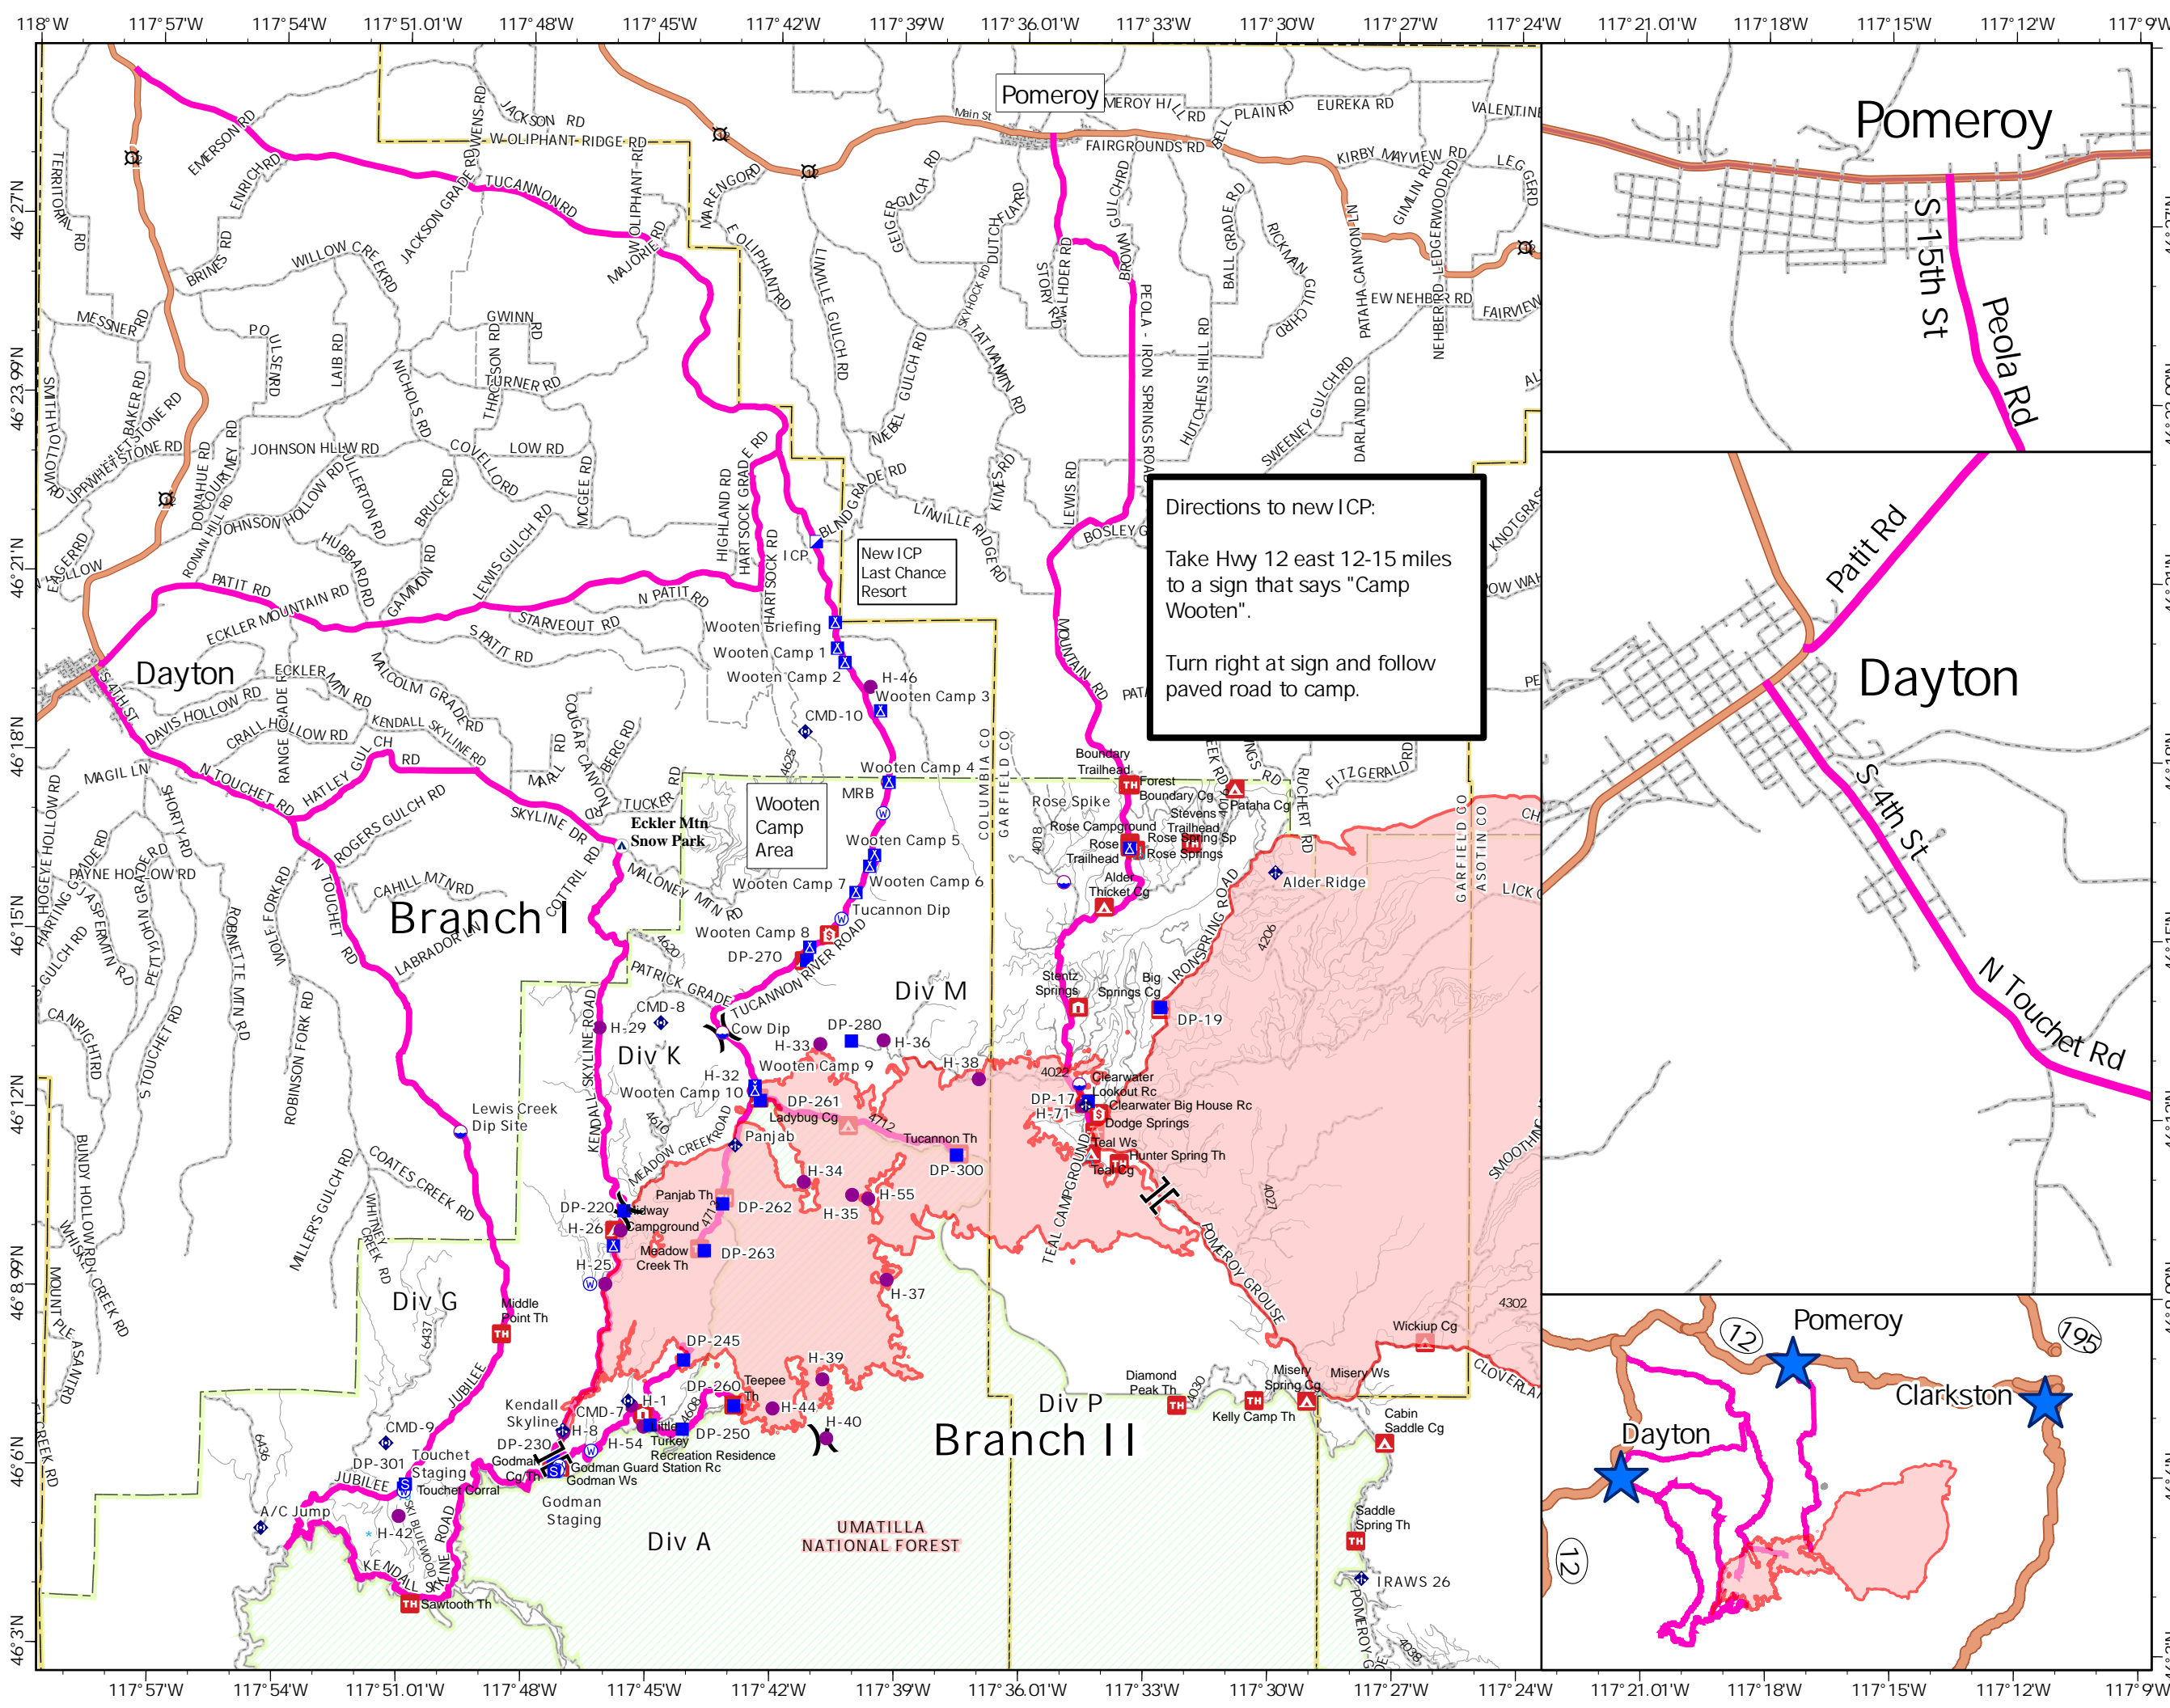

Transportation Map

Green Ridge
OR-UMF-000659
8/12/2021 24hr

25,250 acres at 8/10/2021 @2035

- Wildfire Daily Fire Perimeter
- Dip Site
- Mobile Retardant Base
- Helispot
- Division Break
- Branch Break
- Incident Command Post
- Drop Point
- Camp
- Staging Area
- Mobile Weather Unit
- Repeater
- Water Source
- Route to Fires
- Wilderness
- State or Territory
- County or Equivalent
- Forest Service

0 1 2 3 4 Miles

8/11/2021 1820

North American 1983 Datum. LatLong Grid

Directions to new ICP:
Take Hwy 12 east 12-15 miles to a sign that says "Camp Wooten".
Turn right at sign and follow paved road to camp.

New ICP
Last Chance Resort

Wooten Camp Area