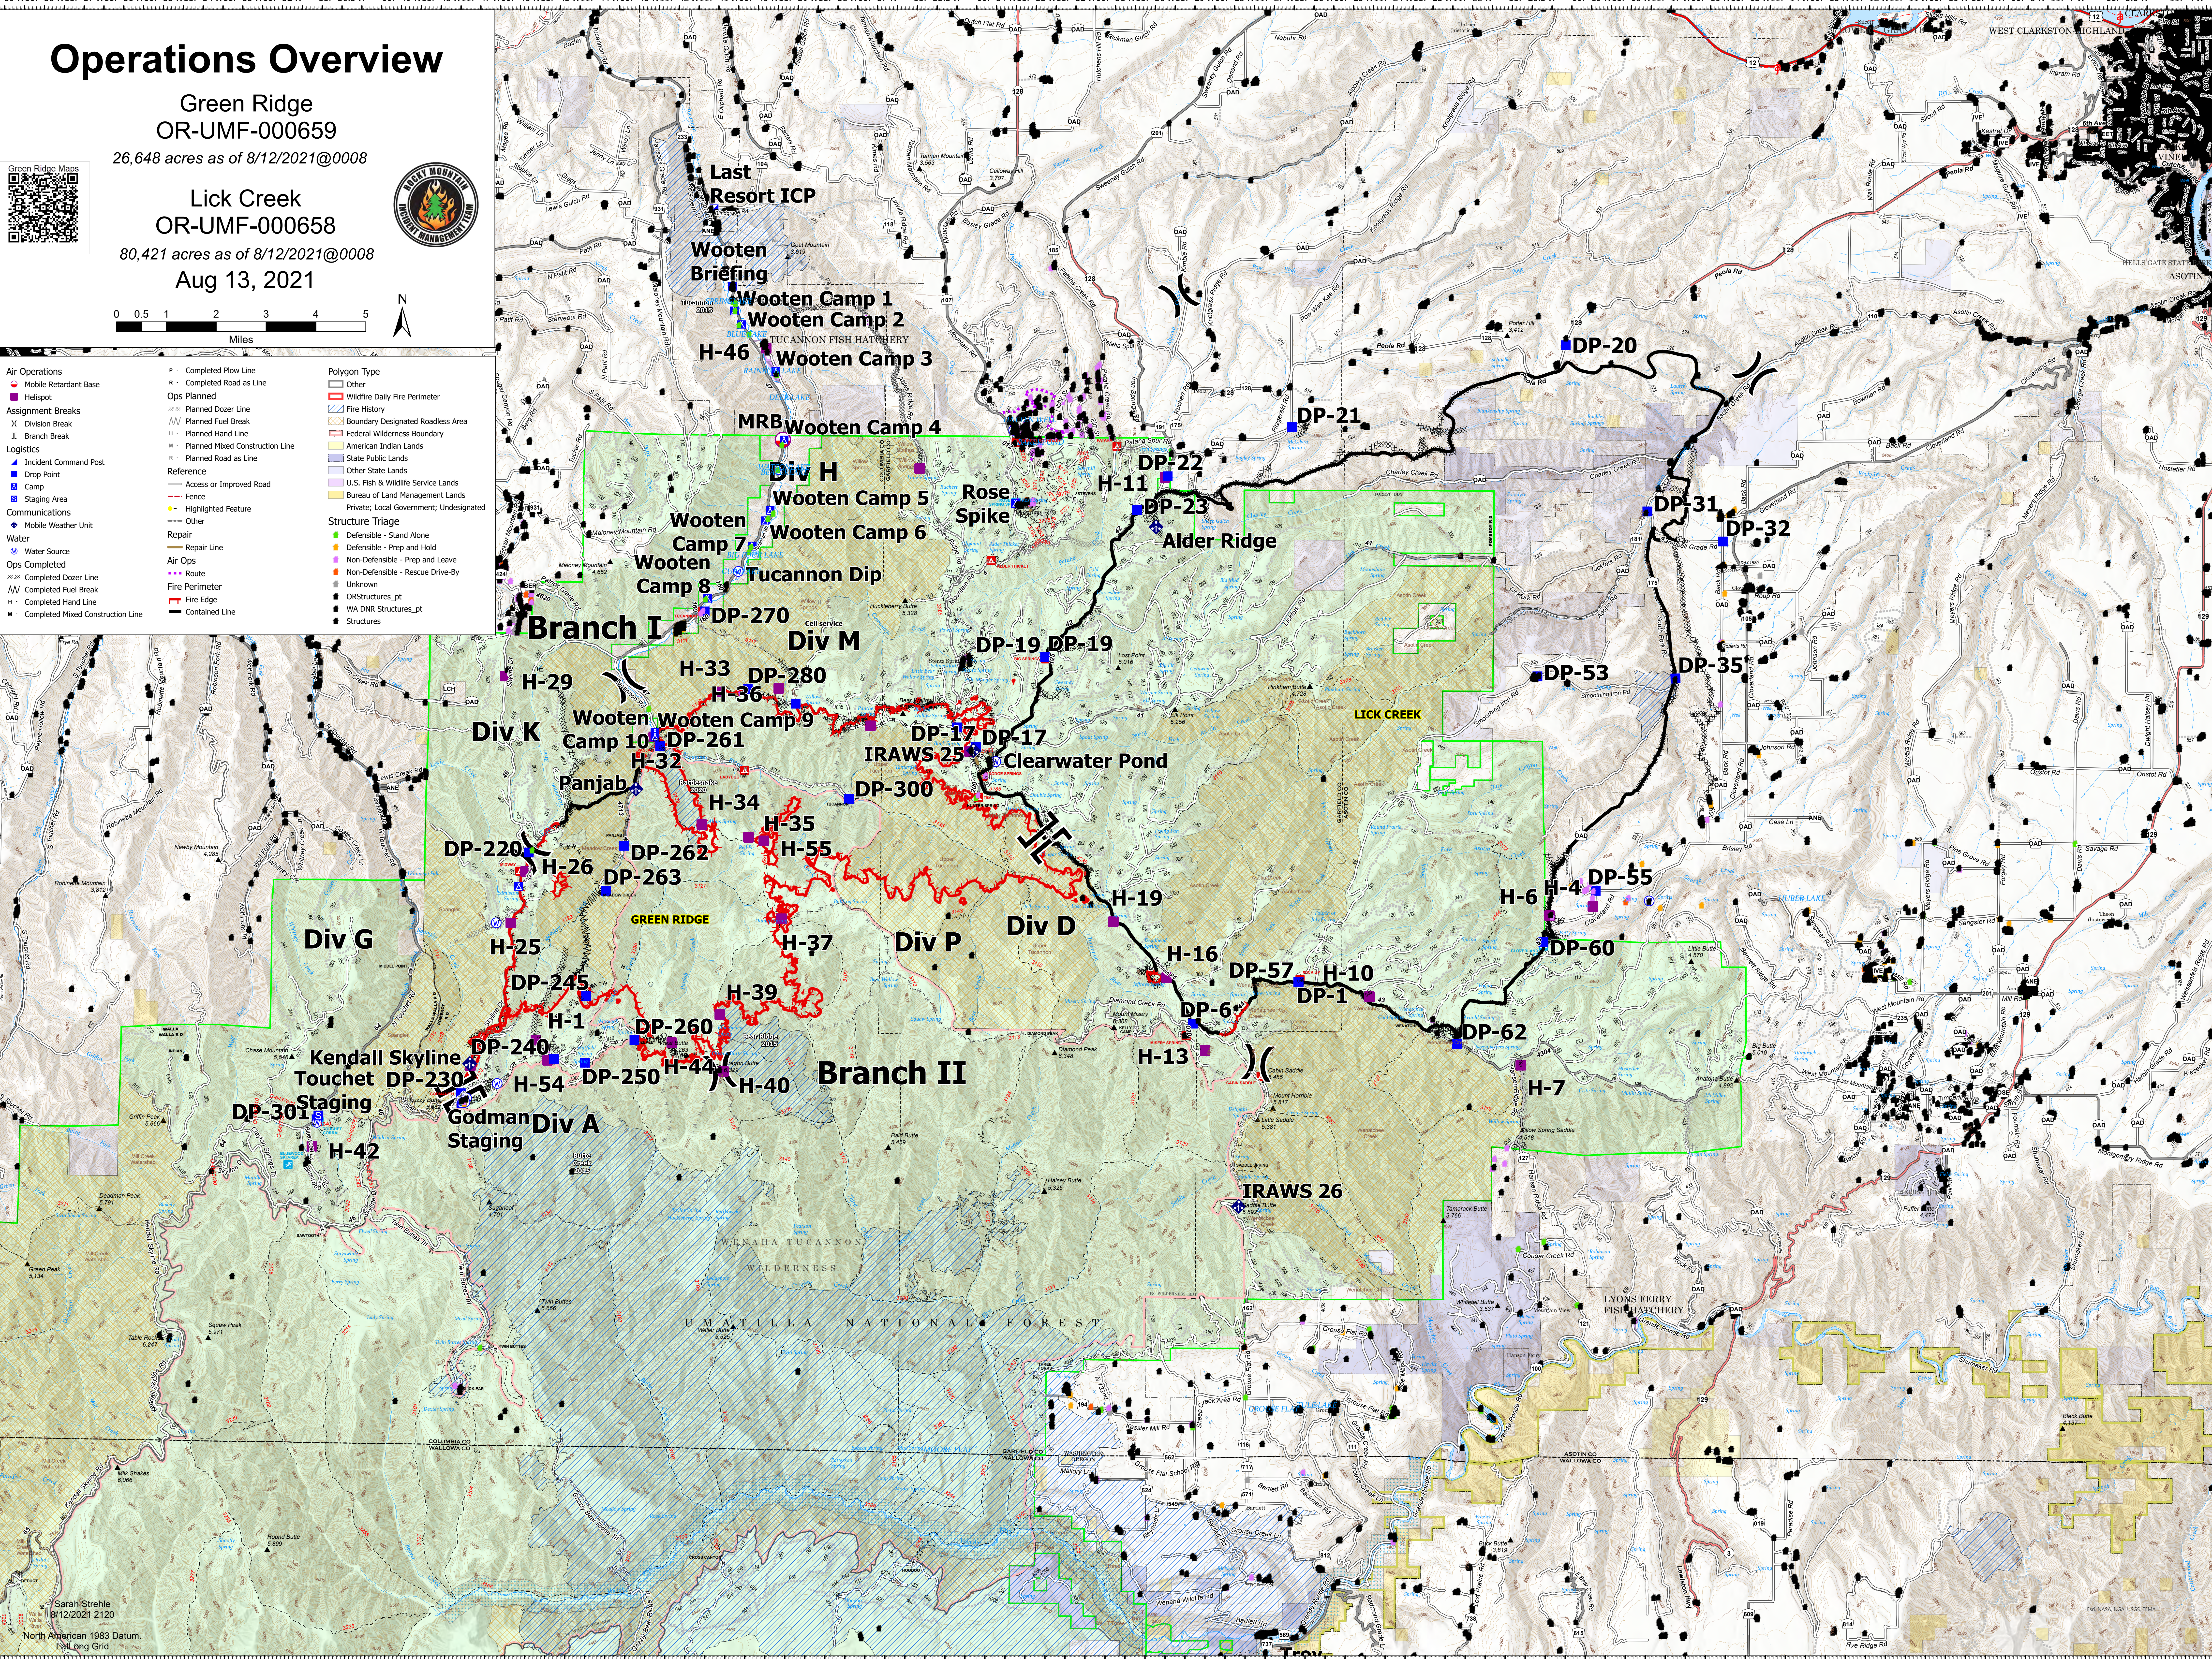

# Operations Overview

Green Ridge  
OR-UMF-000659

26,648 acres as of 8/12/2021@0008

Lick Creek  
OR-UMF-000658

80,421 acres as of 8/12/2021@0008

Aug 13, 2021

- Air Operations**
  - Mobile Retardant Base
  - Helispot
- Assignment Breaks**
  - Division Break
  - Branch Break
- Logistics**
  - Incident Command Post
  - Drop Point
  - Staging Area
  - Communications
  - Mobile Weather Unit
- Water**
  - Water Source
  - Repair
- Air Ops**
  - Completed Dozer Line
  - Completed Fuel Break
  - Completed Hand Line
  - Completed Mixed Construction Line
- Structure Triage**
  - Defensible - Stand Alone
  - Defensible - Prep and Hold
  - Non-Defensible - Prep and Leave
  - Non-Defensible - Rescue Drive-By
  - Unknown
  - ORStructures\_pt
  - WA DNR Structures\_pt
  - Structures
- Polygon Type**
  - Other
  - Wildfire Daily Fire Perimeter
  - Fire History
  - Boundary Designated Roadless Area
  - Federal Wilderness Boundary
  - American Indian Lands
  - State Public Lands
  - Other State Lands
  - U.S. Fish & Wildlife Service Lands
  - Bureau of Land Management Lands
  - Private; Local Government; Undesignated
- Reference**
  - Access or Improved Road
  - Fence
  - Highlighted Feature
  - Other
- Repair**
  - Repair Line

Sarah Strehle  
8/12/2021 2120  
North American 1983 Datum  
LALong Grid