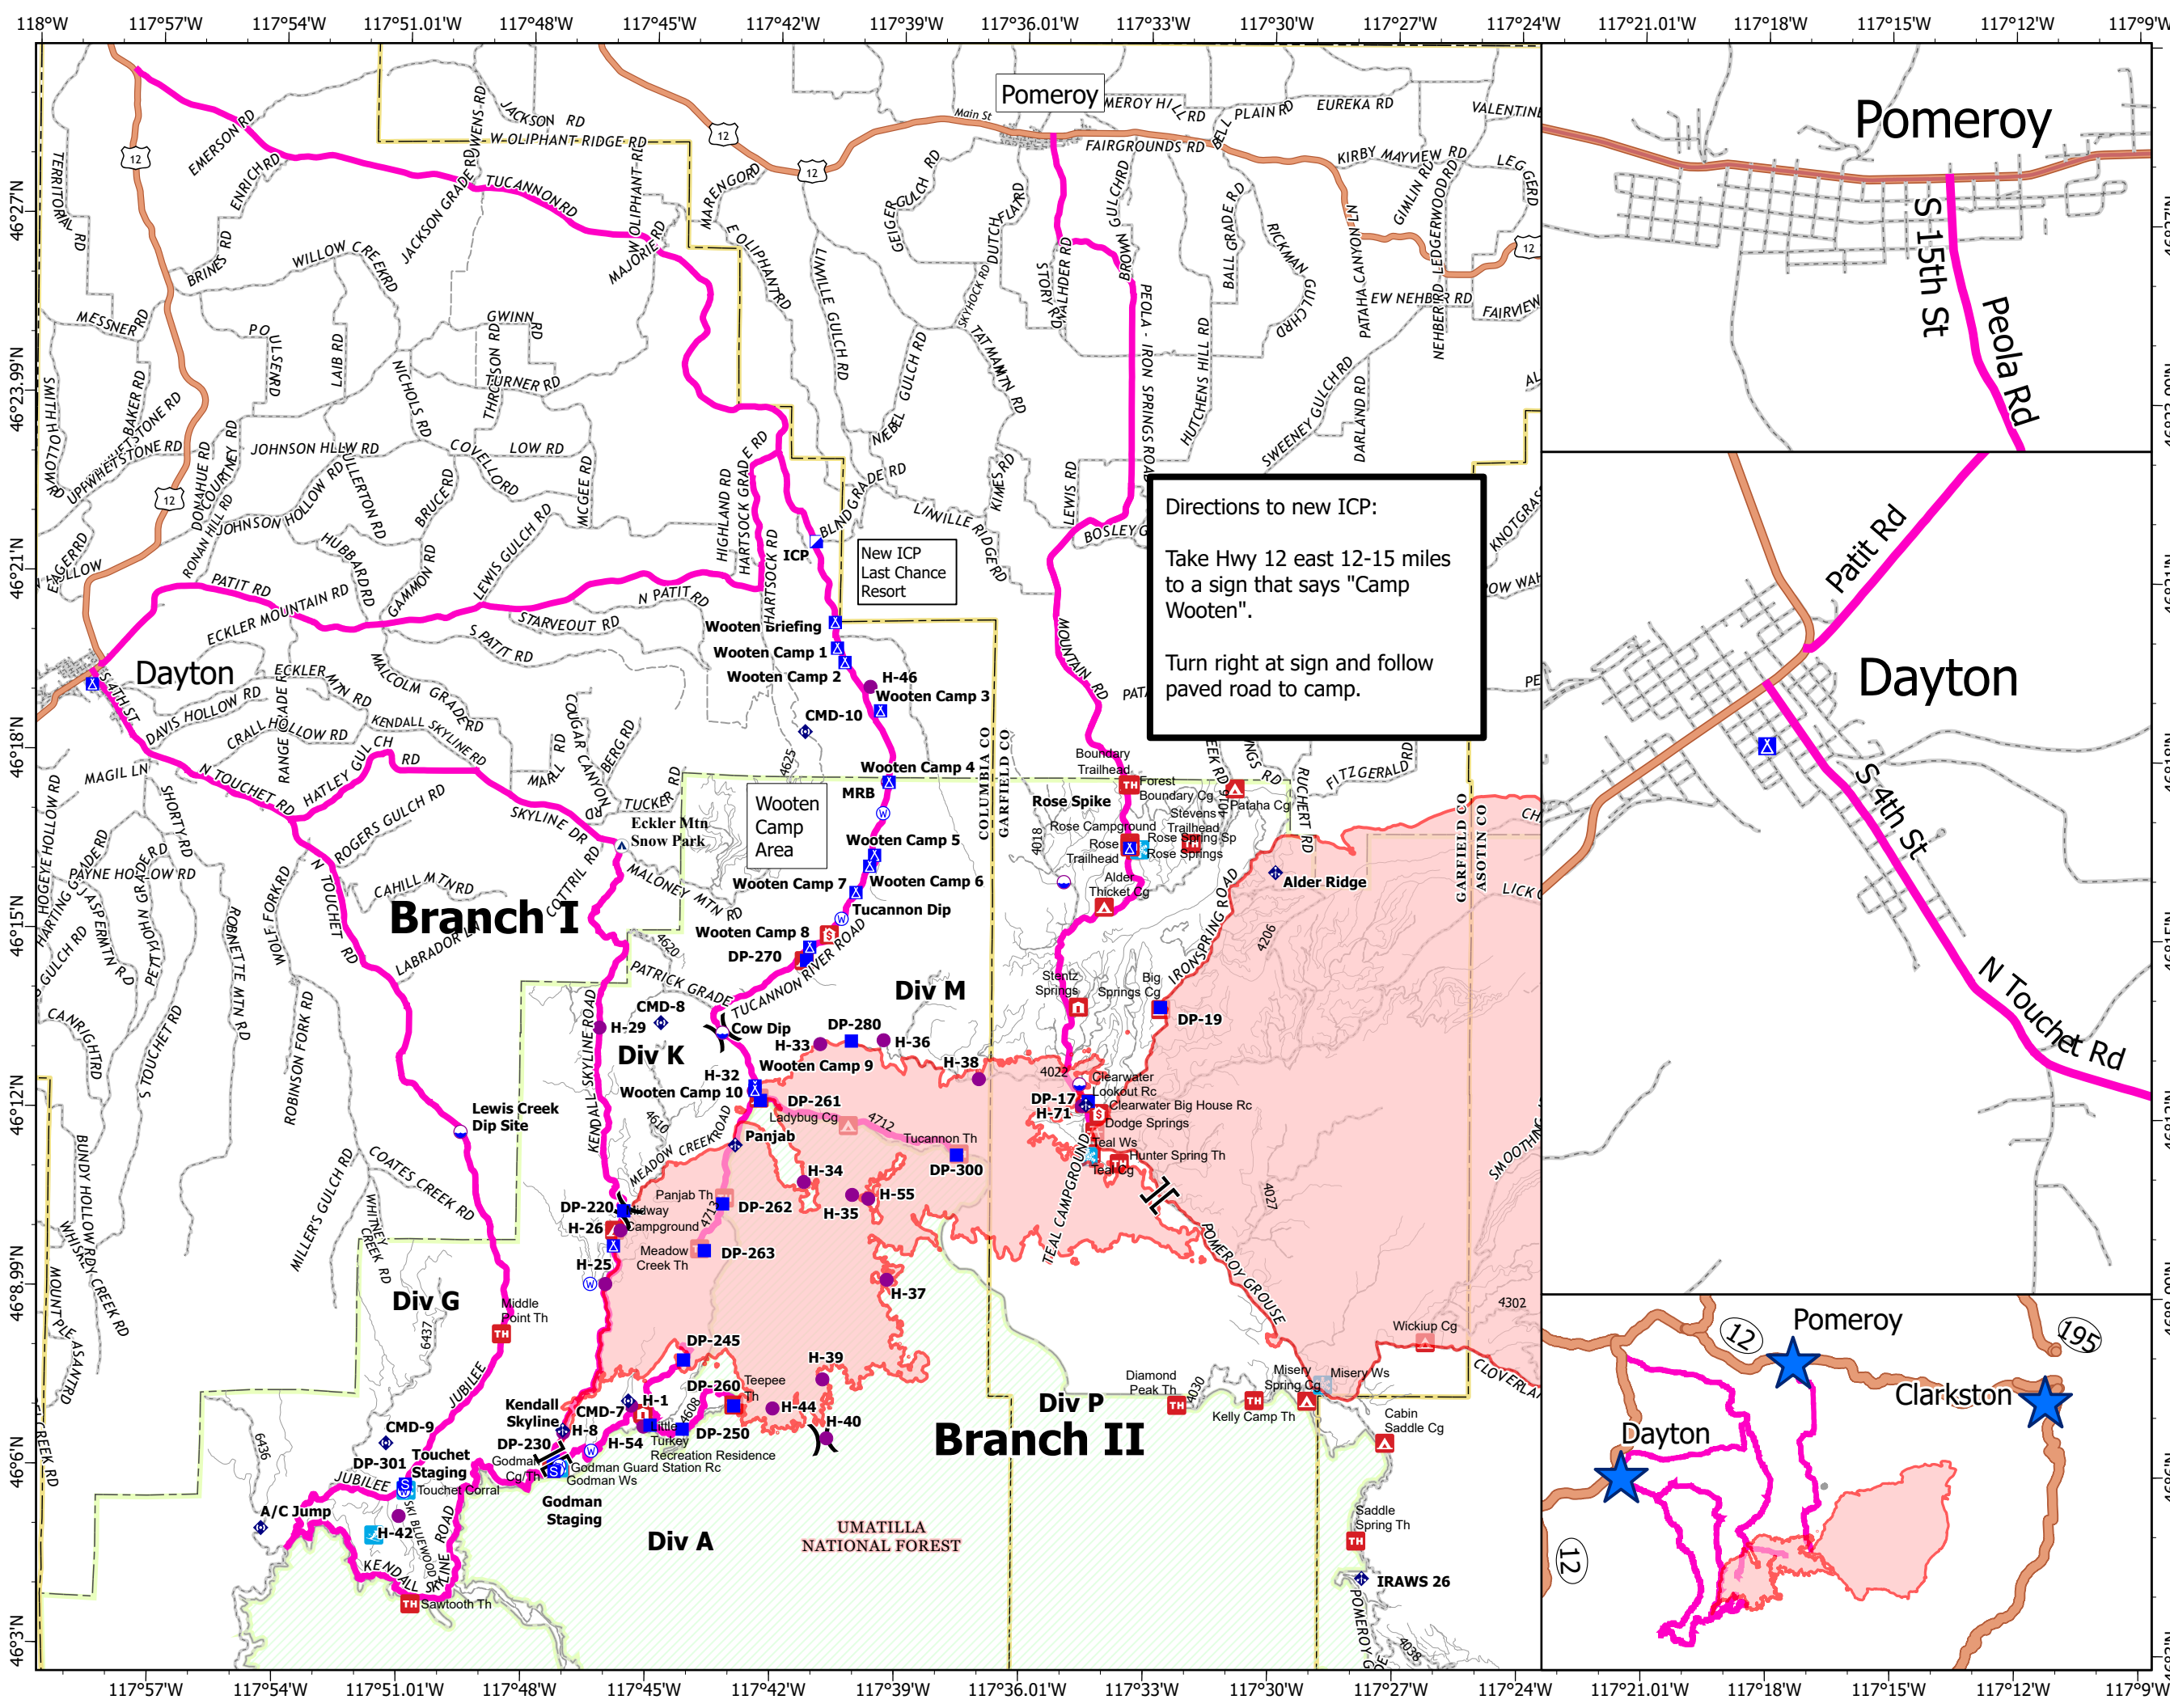

# Transportation Map

Green Ridge  
OR-UMF-000659  
8/13/2021 24hr

26,648 acres at 8/12/2021@0008

- Wildfire Daily Fire Perimeter
- Dip Site
- Mobile Retardant Base
- Helispot
- Division Break
- Branch Break
- Incident Command Post
- Drop Point
- Camp
- Staging Area
- Mobile Weather Unit
- Repeater
- Water Source
- Route to Fires
- Wilderness
- State or Territory
- County or Equivalent
- Forest Service

0 1 2 3 4 Miles

8/12/2021 2010

North American 1983 Datum. LatLong Grid

**Directions to new ICP:**  
Take Hwy 12 east 12-15 miles to a sign that says "Camp Wooten".  
Turn right at sign and follow paved road to camp.

New ICP  
Last Chance  
Resort