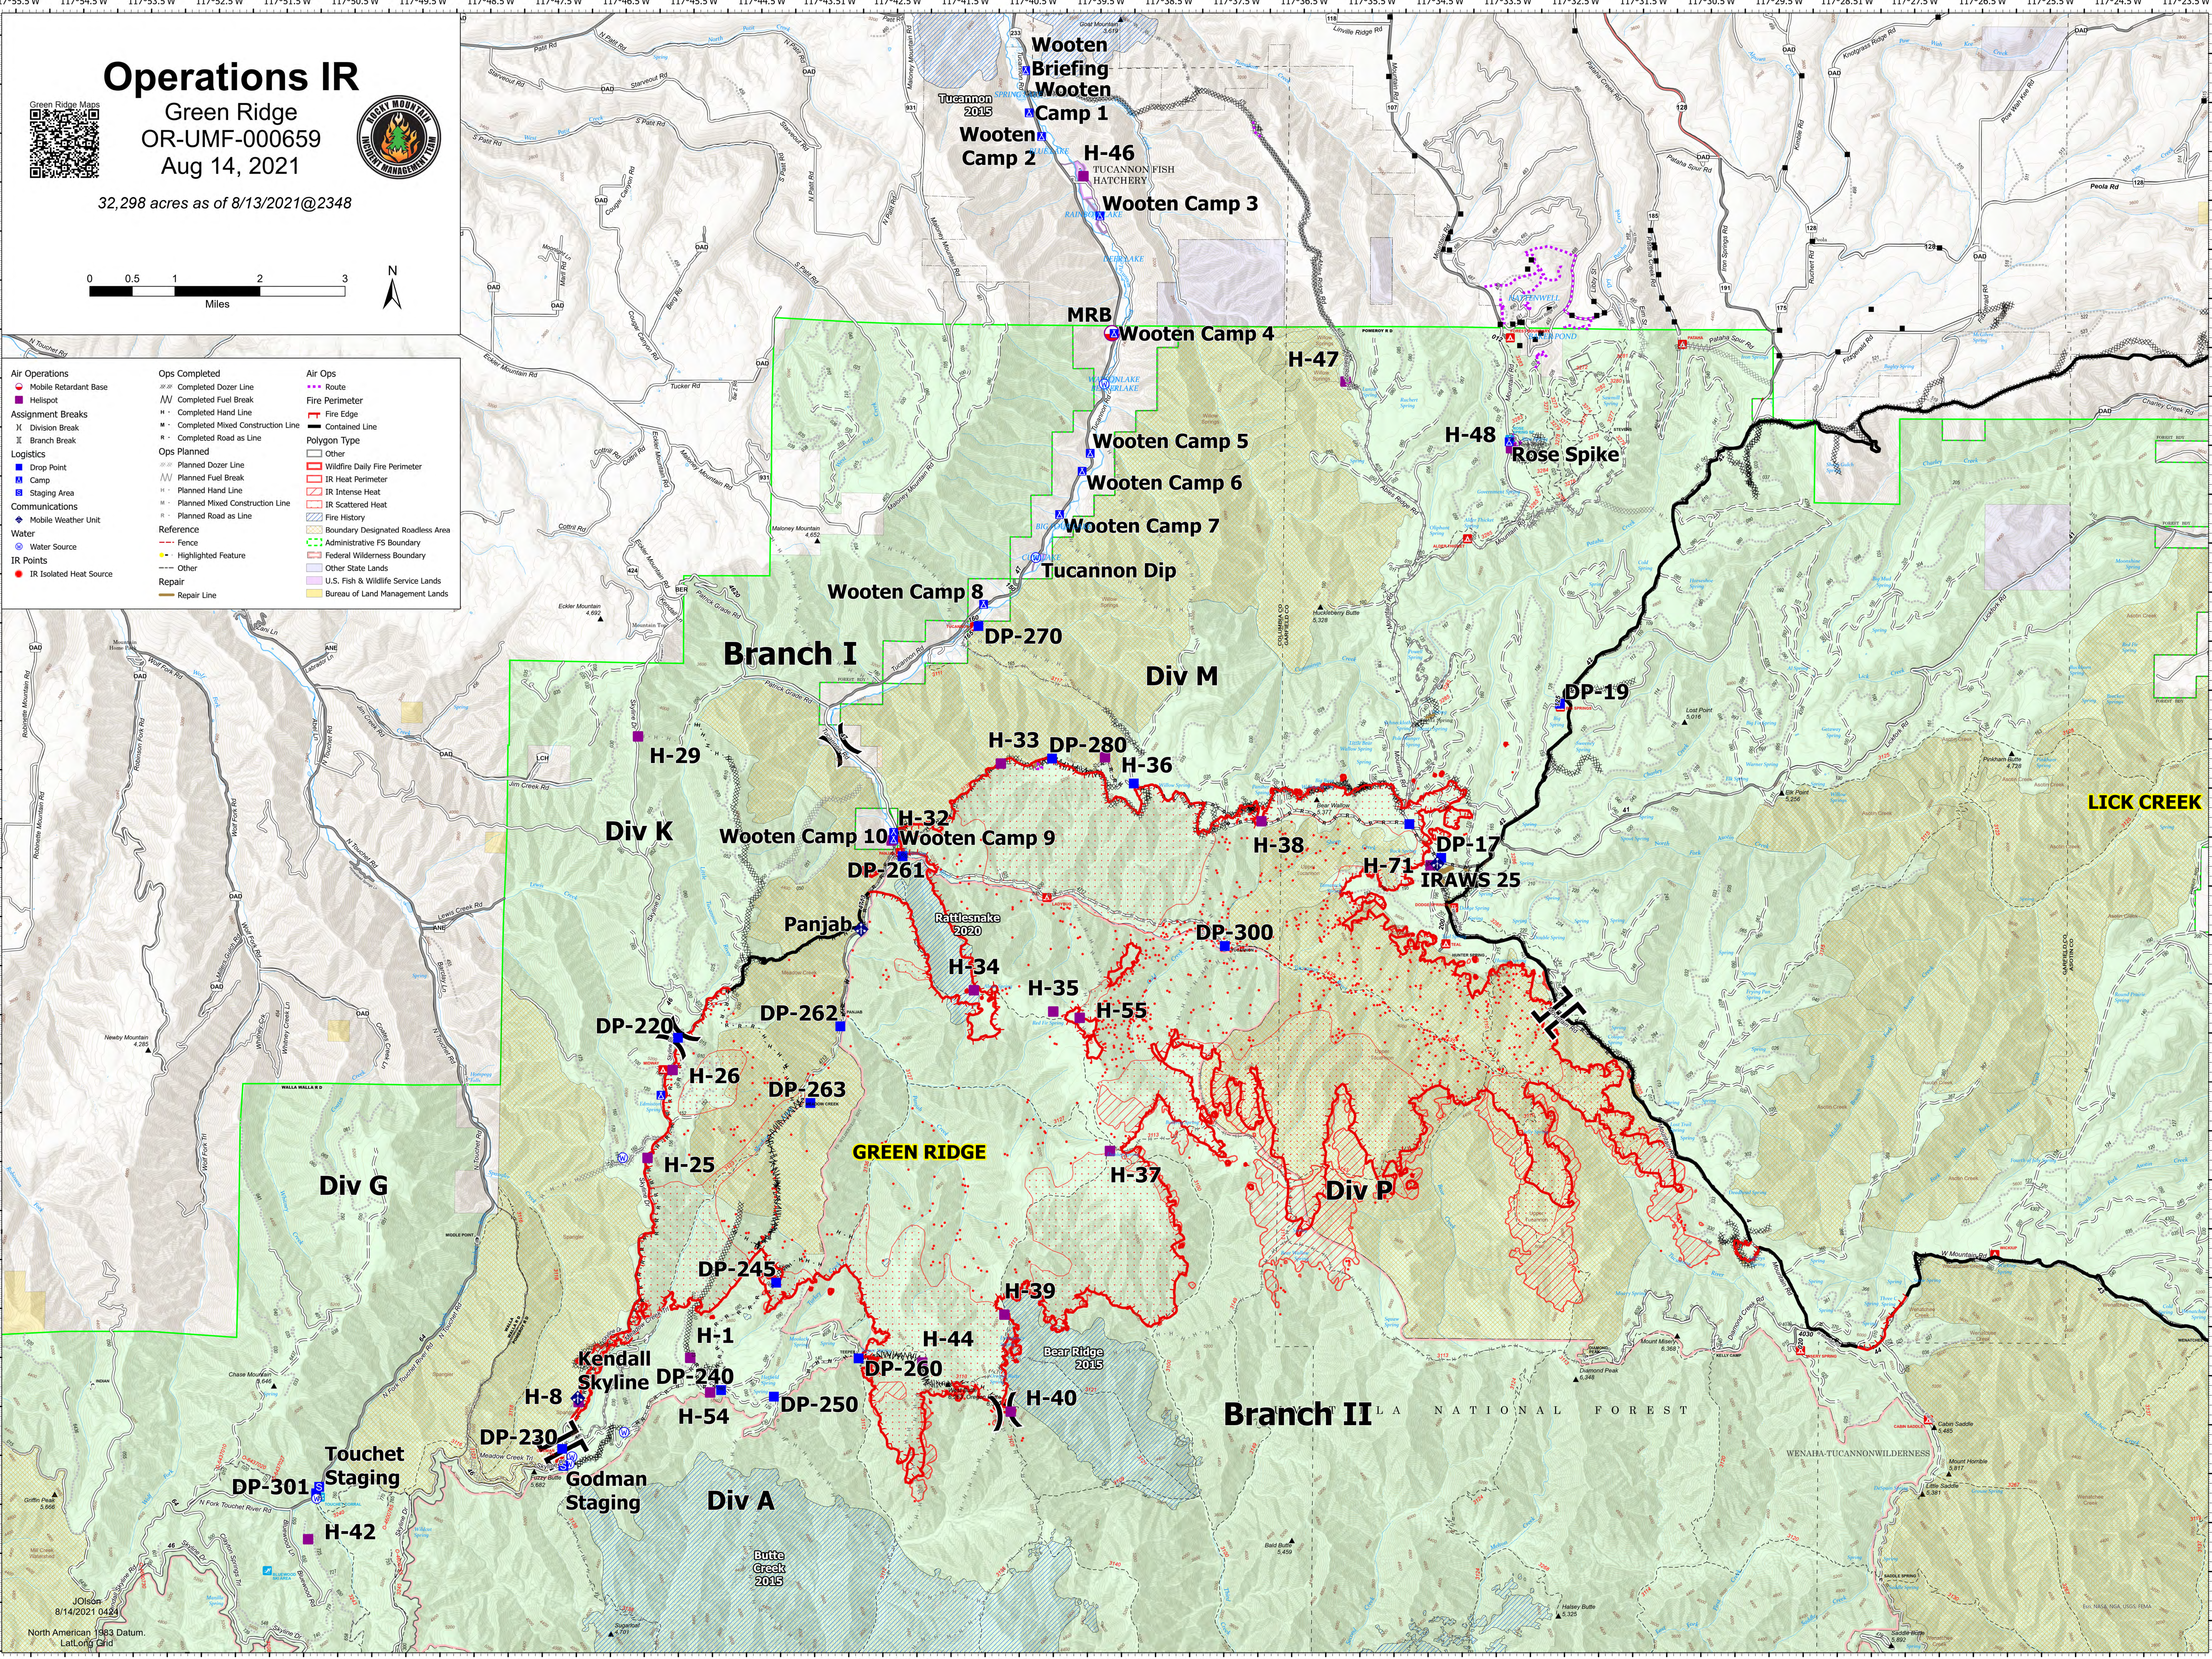

# Operations IR

Green Ridge  
OR-UMF-000659  
Aug 14, 2021

32,298 acres as of 8/13/2021@2348

|   |   |  |
|---|---|--|
| <b>Air Operations</b> <ul style="list-style-type: none"><li>Mobile Retardant Base</li><li>Helipoint</li></ul> | <b>Ops Completed</b> <ul style="list-style-type: none"><li>Completed Dozer Line</li><li>Completed Fuel Break</li><li>Completed Hand Line</li><li>Completed Mixed Construction Line</li><li>Completed Road as Line</li></ul> | <b>Air Ops</b> <ul style="list-style-type: none"><li>Route</li><li>Fire Perimeter</li><li>Fire Edge</li><li>Contained Line</li></ul>   |
| <b>Assignment Breaks</b> <ul style="list-style-type: none"><li>Division Break</li><li>Branch Break</li></ul>  | <b>Ops Planned</b> <ul style="list-style-type: none"><li>Planned Dozer Line</li><li>Planned Fuel Break</li><li>Planned Hand Line</li><li>Planned Mixed Construction Line</li><li>Planned Road as Line</li></ul>             | <b>Polygon Type</b> <ul style="list-style-type: none"><li>Other</li><li>Wildfire Daily Fire Perimeter</li><li>IR Heat Perimeter</li><li>IR Intense Heat</li><li>IR Scattered Heat</li><li>Fire History</li></ul>   |
| <b>Logistics</b> <ul style="list-style-type: none"><li>Drop Point</li><li>Camp</li><li>Staging Area</li></ul> | <b>Reference</b> <ul style="list-style-type: none"><li>Fence</li><li>Highlighted Feature</li><li>Other</li><li>Repair Line</li></ul>  | <b>Other</b> <ul style="list-style-type: none"><li>Boundary Designated Roadless Area</li><li>Administrative FS Boundary</li><li>Federal Wilderness Boundary</li><li>Other State Lands</li><li>U.S. Fish &amp; Wildlife Service Lands</li><li>Bureau of Land Management Lands</li></ul> |
| <b>Communications</b> <ul style="list-style-type: none"><li>Mobile Weather Unit</li></ul>                     |   |  |
| <b>Water</b> <ul style="list-style-type: none"><li>Water Source</li></ul>                                     |   |  |
| <b>IR Points</b> <ul style="list-style-type: none"><li>IR Isolated Heat Source</li></ul>                      |   |  |