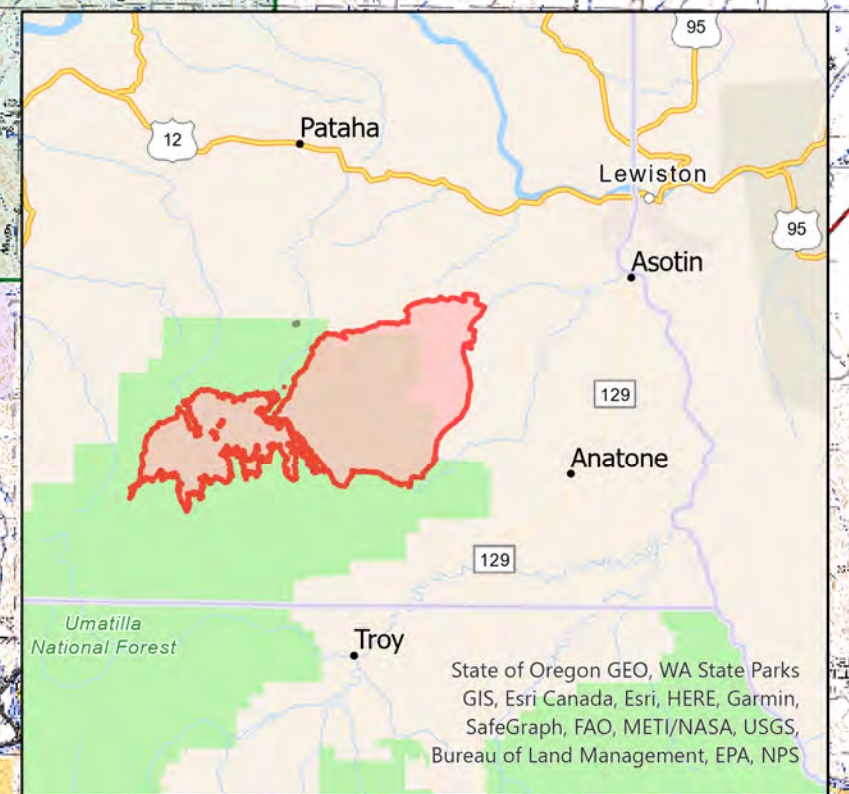

Public

Green Ridge
OR-UMF-000659
August 14, 2021

32,298 acres at 8/13/2021@2348

Lick Creek
OR-UMF-000658

80,421 acres at 8/13/2021@2348

- Division Break
- Branch Break
- Fire Perimeter

8/14/2021 0622
Acres from IR
North American 1983 Datum, LatLong
Grid

State of Oregon GEO, WA State Parks
GIS, Esri Canada, Esri, HERE, Garmin,
SafeGraph, FAO, METI/NASA, USGS,
Bureau of Land Management, EPA, NPS