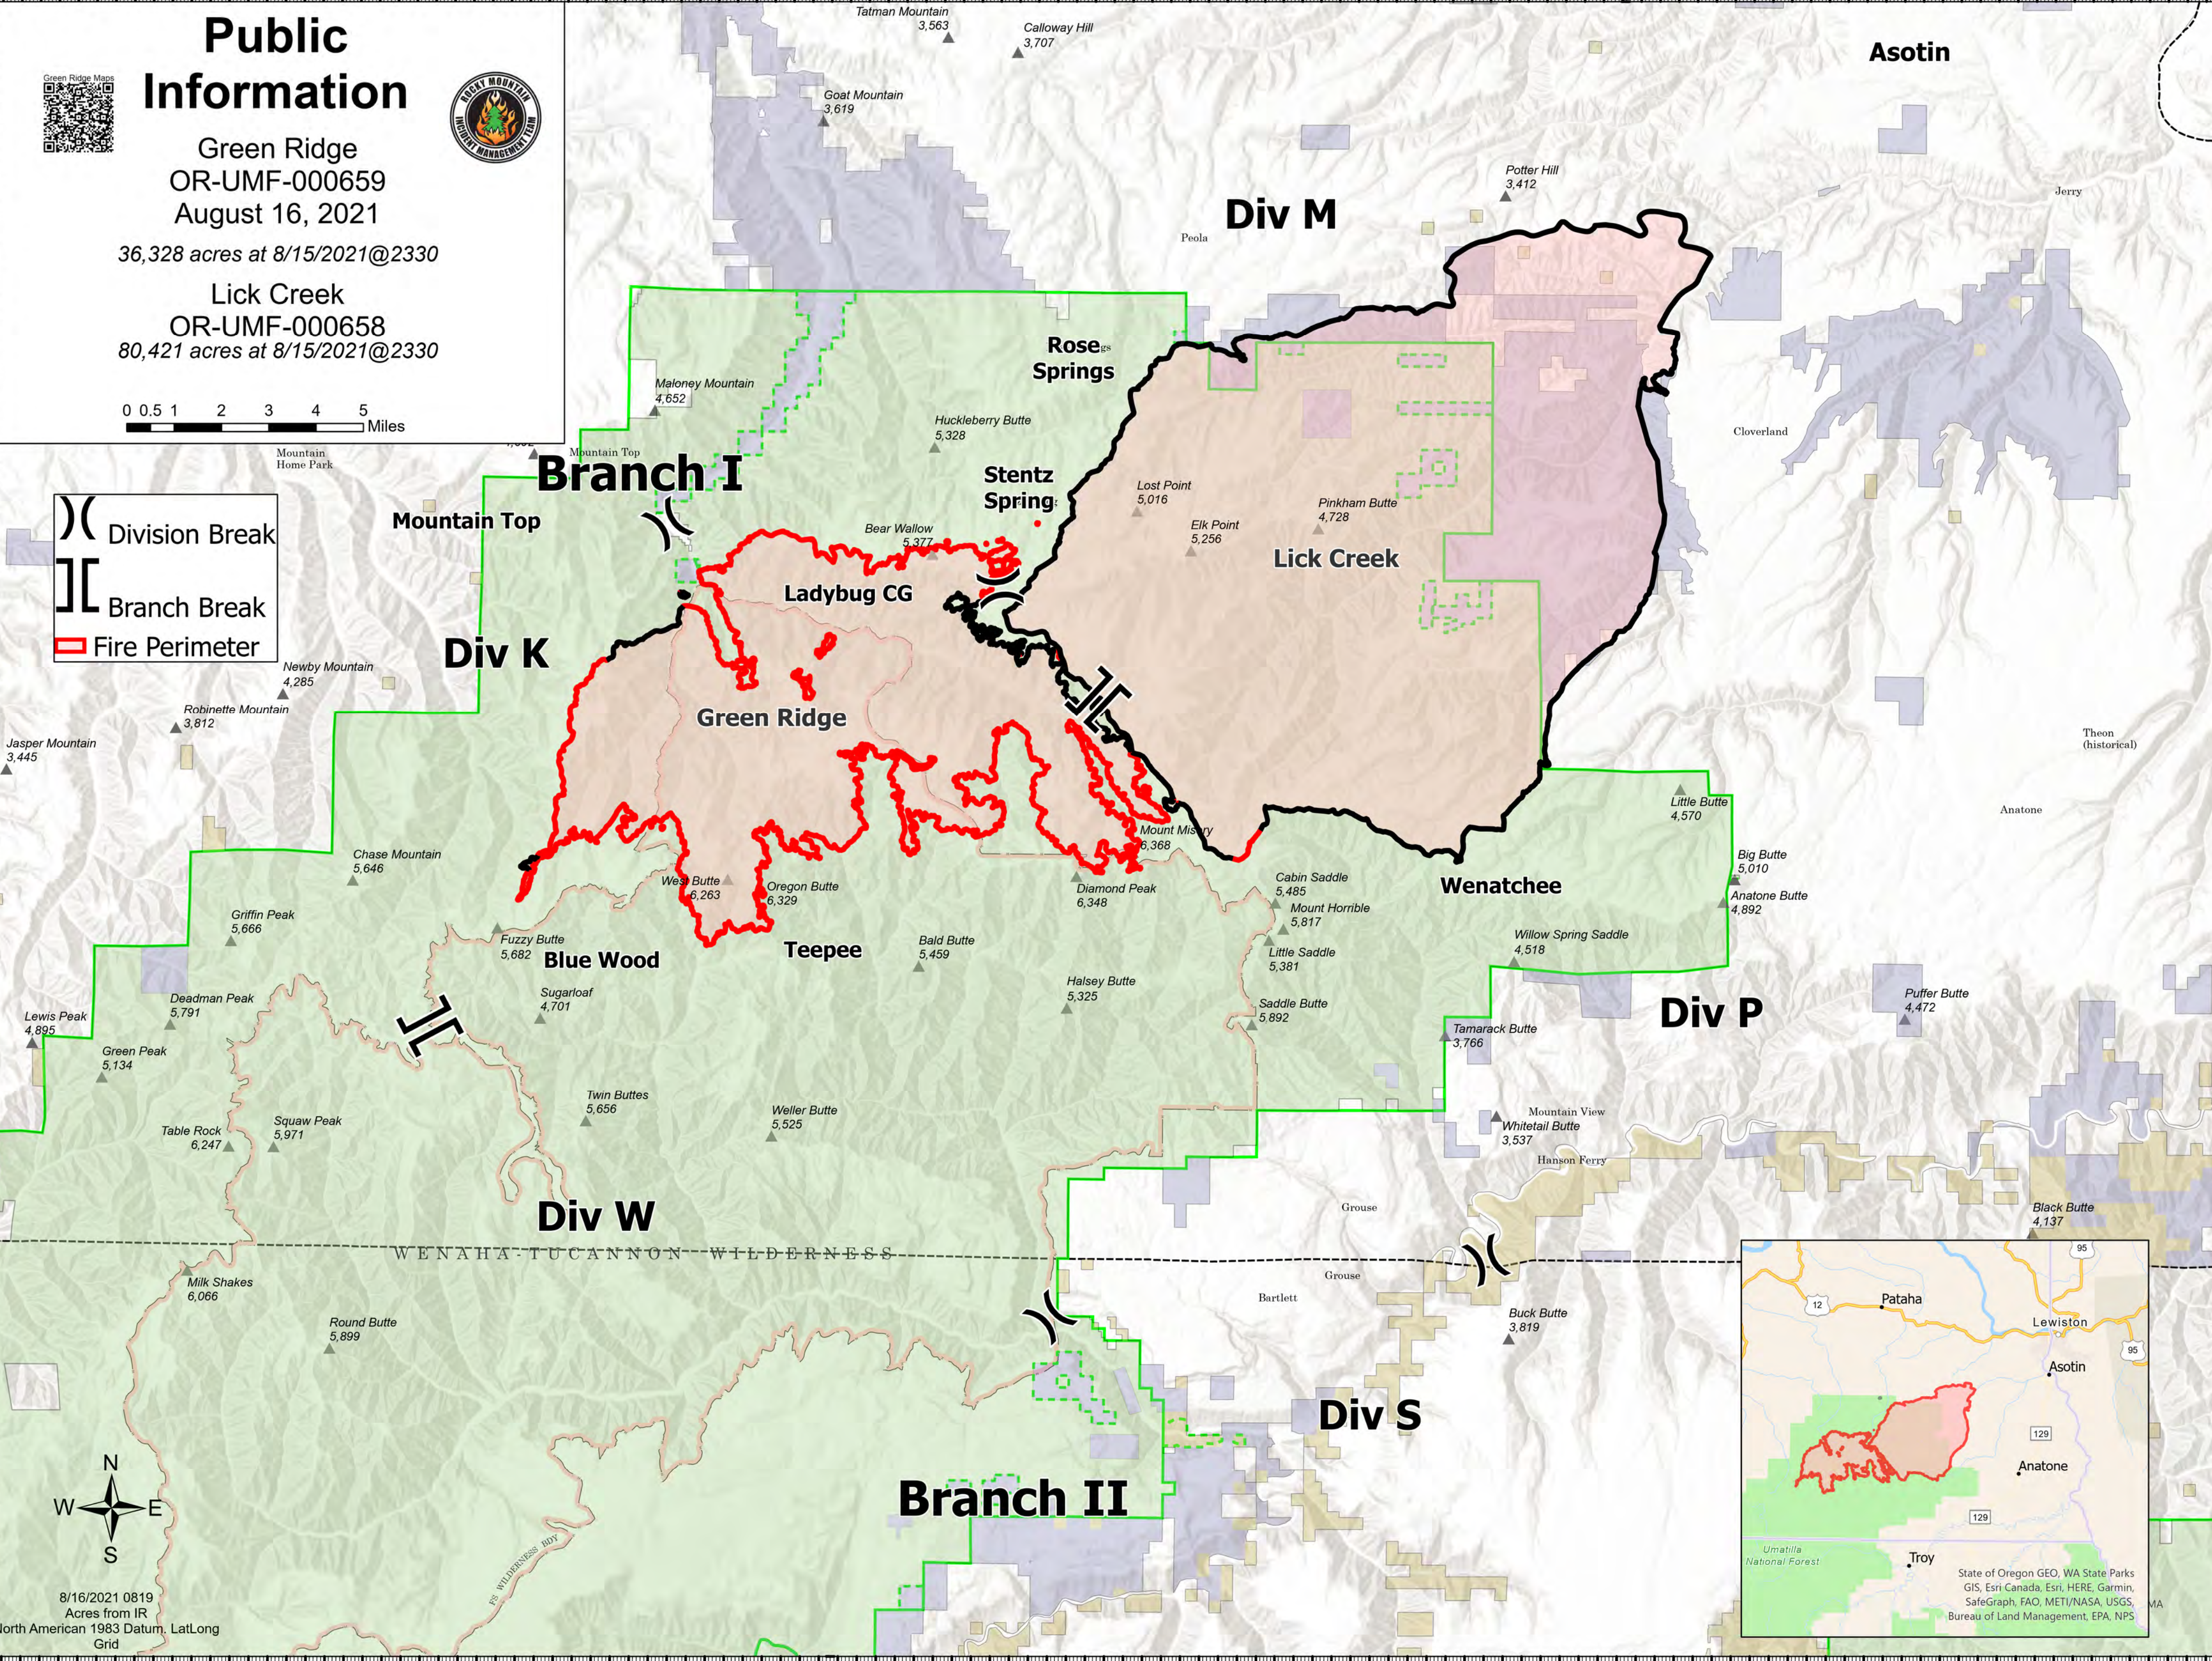

# Public Information

Green Ridge  
OR-UMF-000659  
August 16, 2021

36,328 acres at 8/15/2021@2330

Lick Creek  
OR-UMF-000658  
80,421 acres at 8/15/2021@2330

Division Break  
 Branch Break  
 Fire Perimeter

8/16/2021 0819  
Acres from IR  
North American 1983 Datum, LatLong  
Grid

State of Oregon GEO, WA State Parks  
GIS, Esri Canada, Esri, HERE, Garmin,  
SafeGraph, FAO, METI/NASA, USGS,  
Bureau of Land Management, EPA, NPS