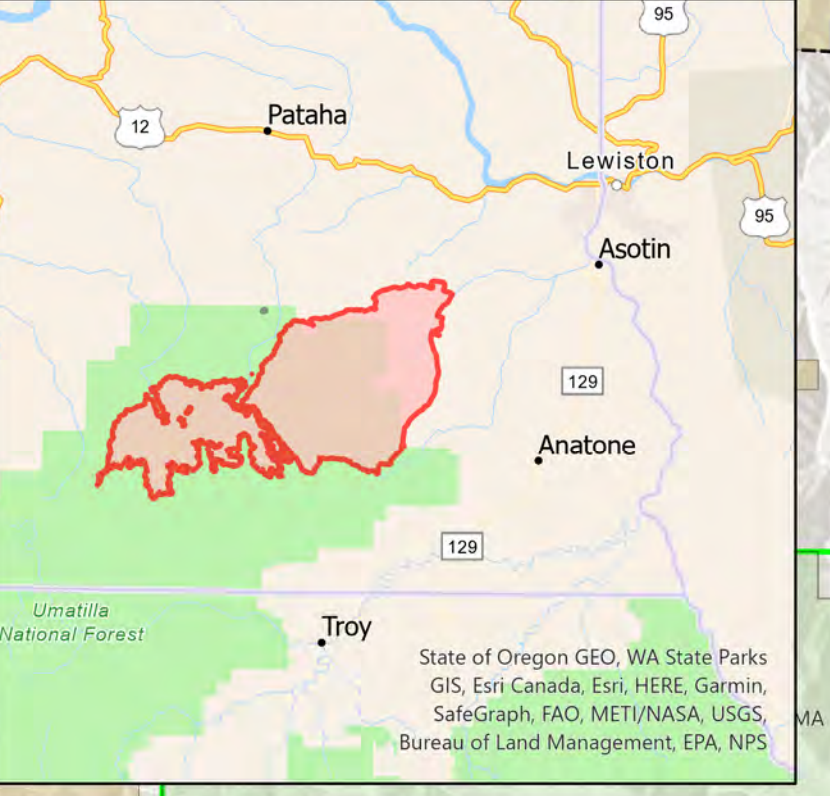

Public Information

Green Ridge
OR-UMF-000659
August 16, 2021

36,328 acres at 8/15/2021@2330

Lick Creek
OR-UMF-000658
80,421 acres at 8/15/2021@2330

Division Break
 Branch Break
 Fire Perimeter

8/16/2021 0819
Acres from IR
North American 1983 Datum, LatLong
Grid

State of Oregon GEO, WA State Parks
GIS, Esri Canada, Esri, HERE, Garmin,
SafeGraph, FAO, METI/NASA, USGS,
Bureau of Land Management, EPA, NPS