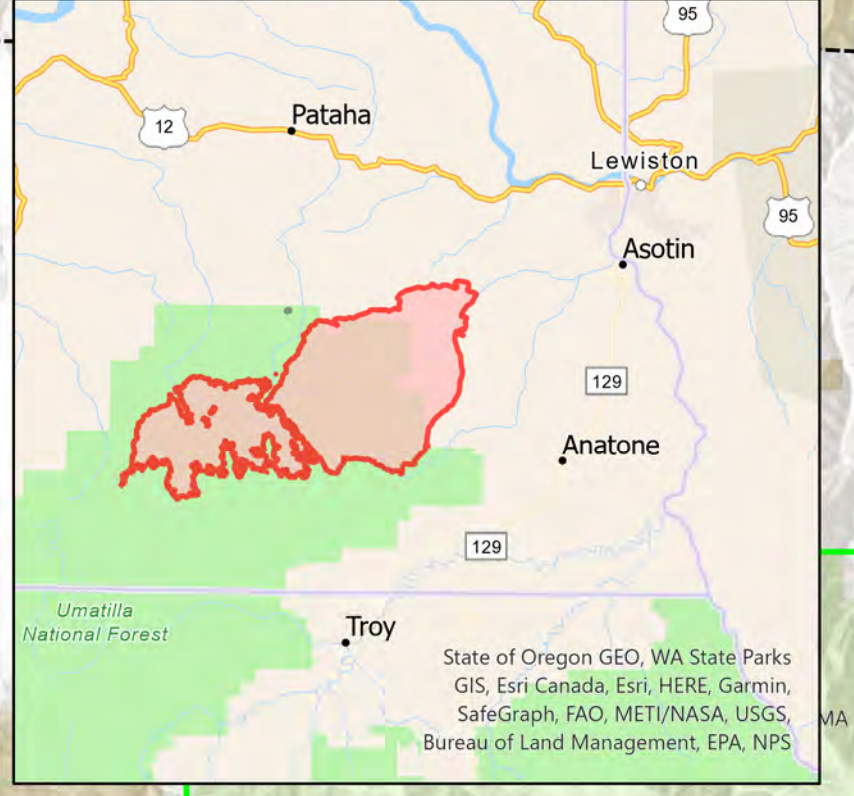

Public Information

Green Ridge
OR-UMF-000659
August 18, 2021

38,410 acres at 8/17/2021@2008

Lick Creek
OR-UMF-000658
80,421 acres at 8/17/2021@2008

)) Division Break
]] Branch Break
▬ Fire Perimeter

8/18/2021 0709
Acres from IR
North American 1983 Datum, LatLong
Grid

State of Oregon GEO, WA State Parks
GIS, Esri Canada, Esri, HERE, Garmin,
SafeGraph, FAO, METI/NASA, USGS,
Bureau of Land Management, EPA, NPS