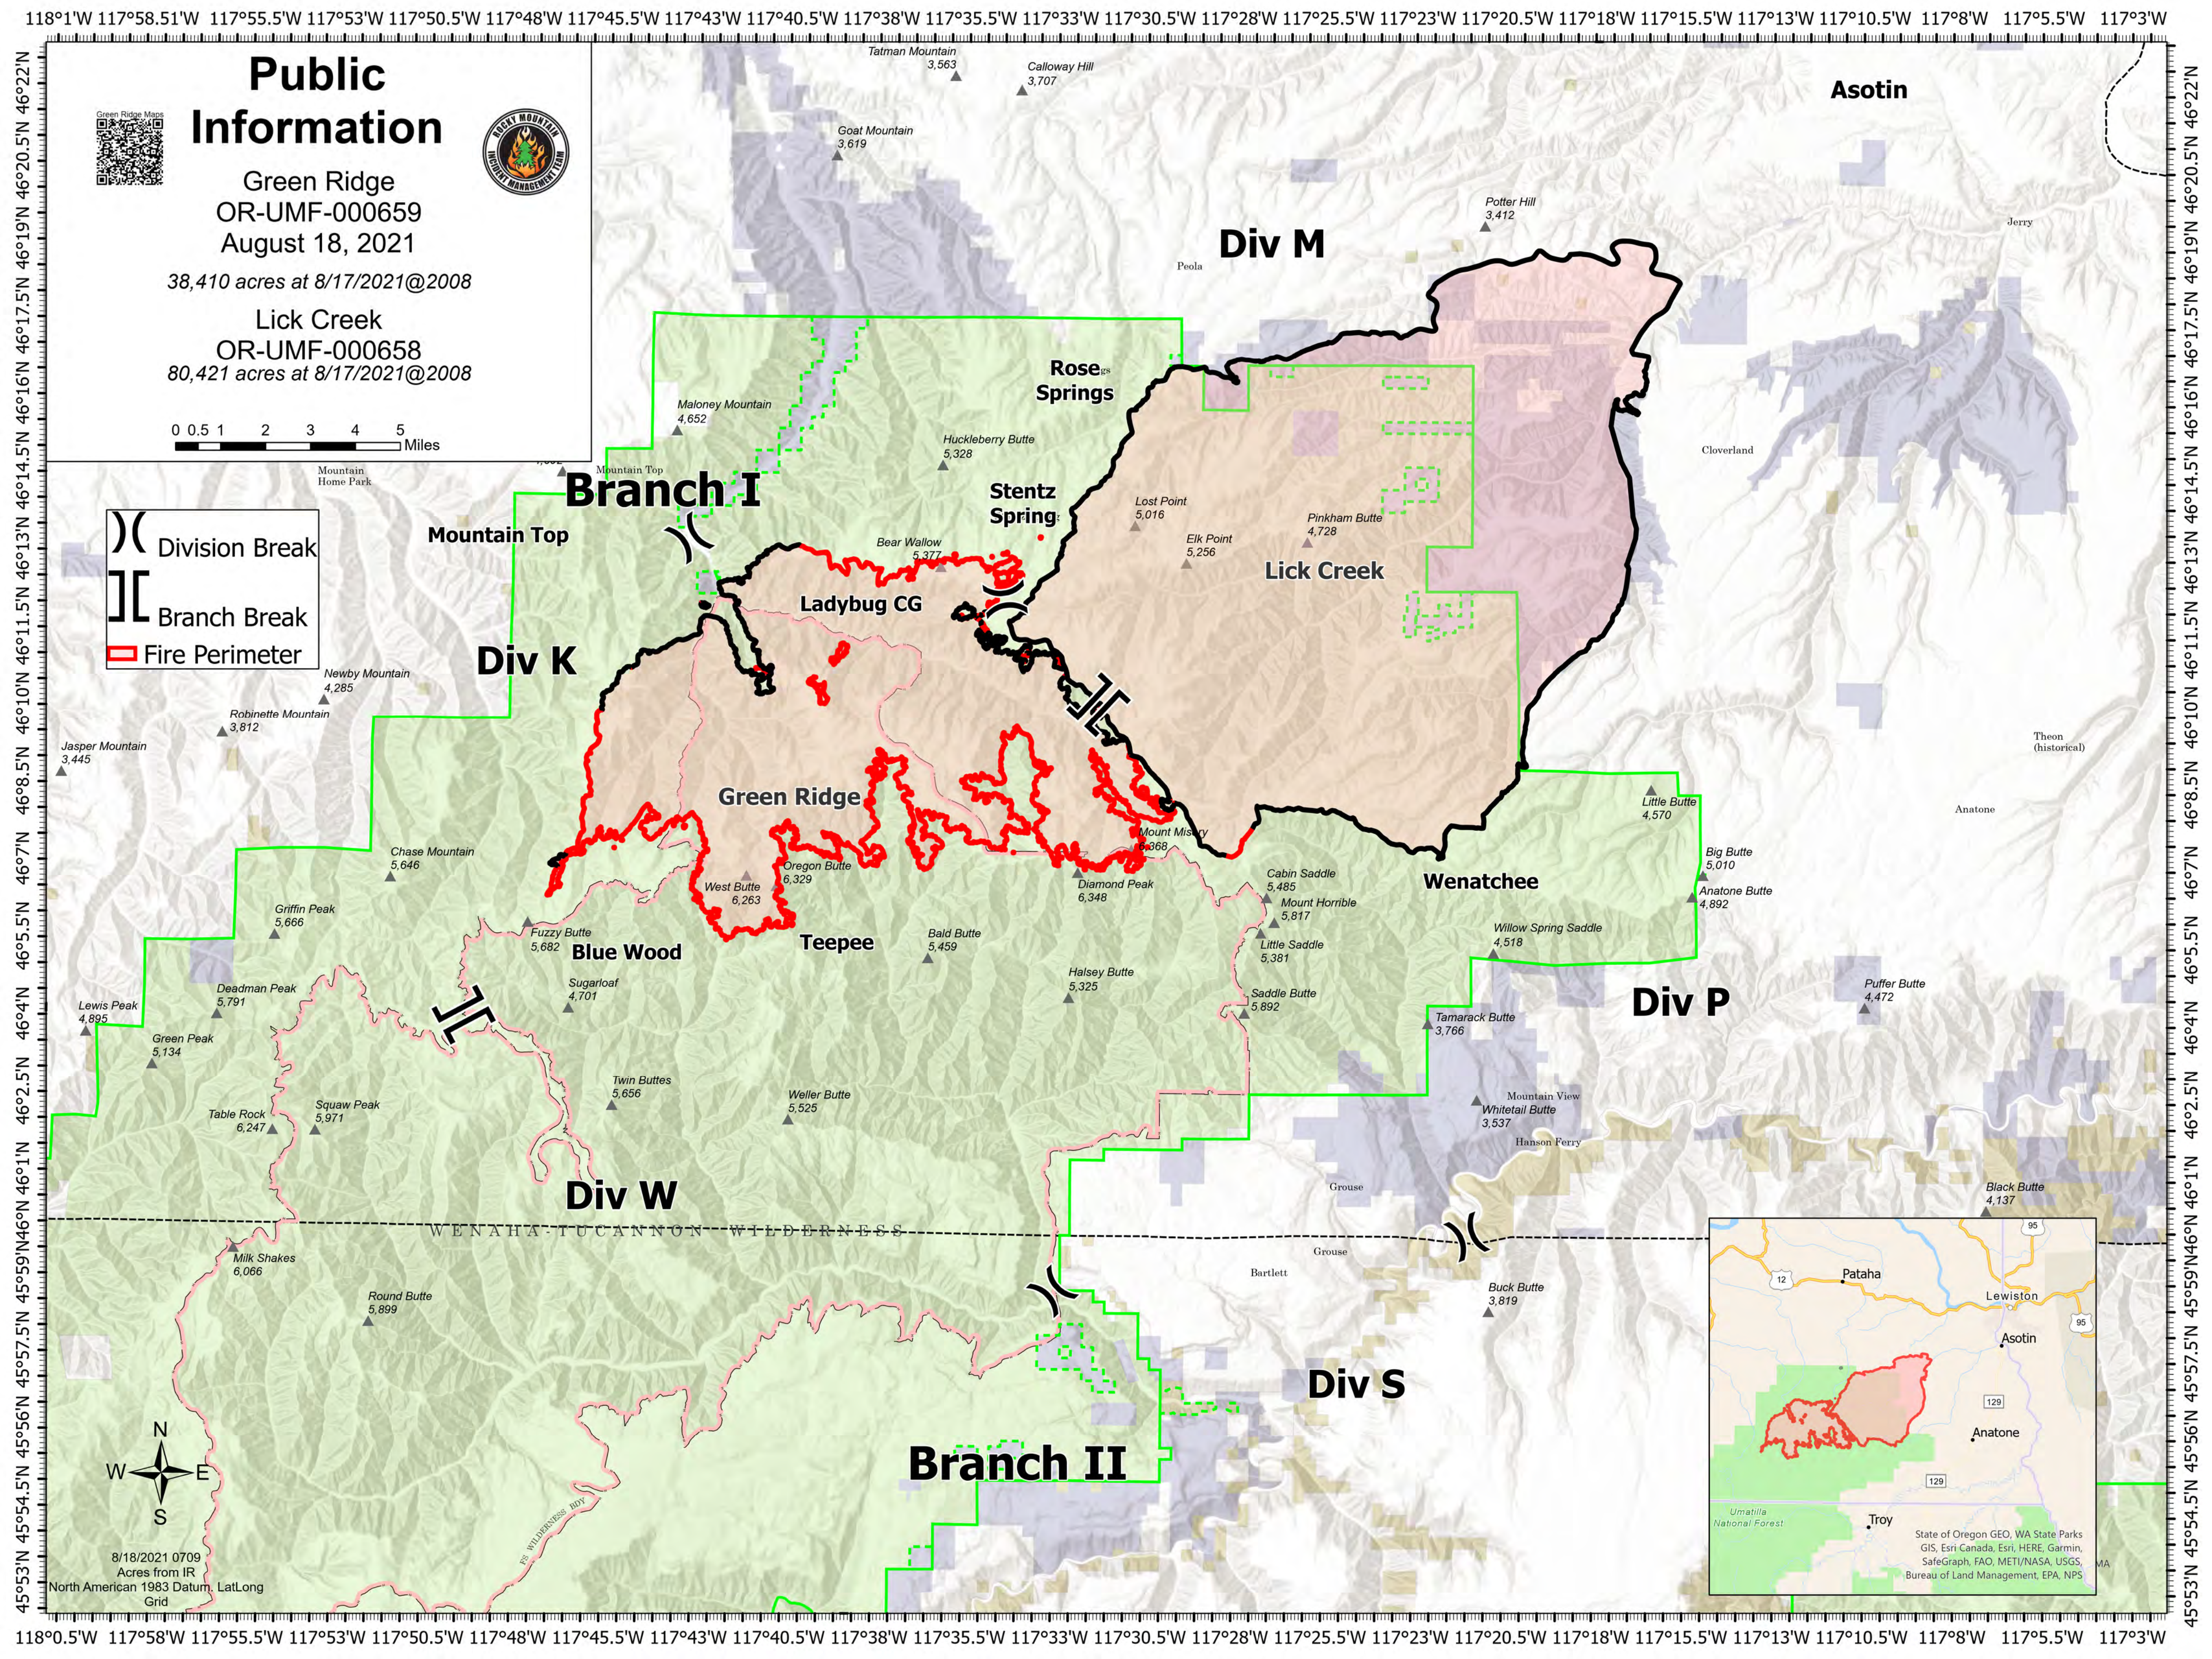

Public Information

Green Ridge
OR-UMF-000659
August 18, 2021

38,410 acres at 8/17/2021@2008

Lick Creek
OR-UMF-000658
80,421 acres at 8/17/2021@2008

)) Division Break
]] Branch Break
▬ Fire Perimeter

8/18/2021 0709
Acres from IR
North American 1983 Datum, LatLong
Grid

State of Oregon GEO, WA State Parks
GIS, Esri Canada, Esri, HERE, Garmin,
SafeGraph, FAO, METI/NASA, USGS,
Bureau of Land Management, EPA, NPS