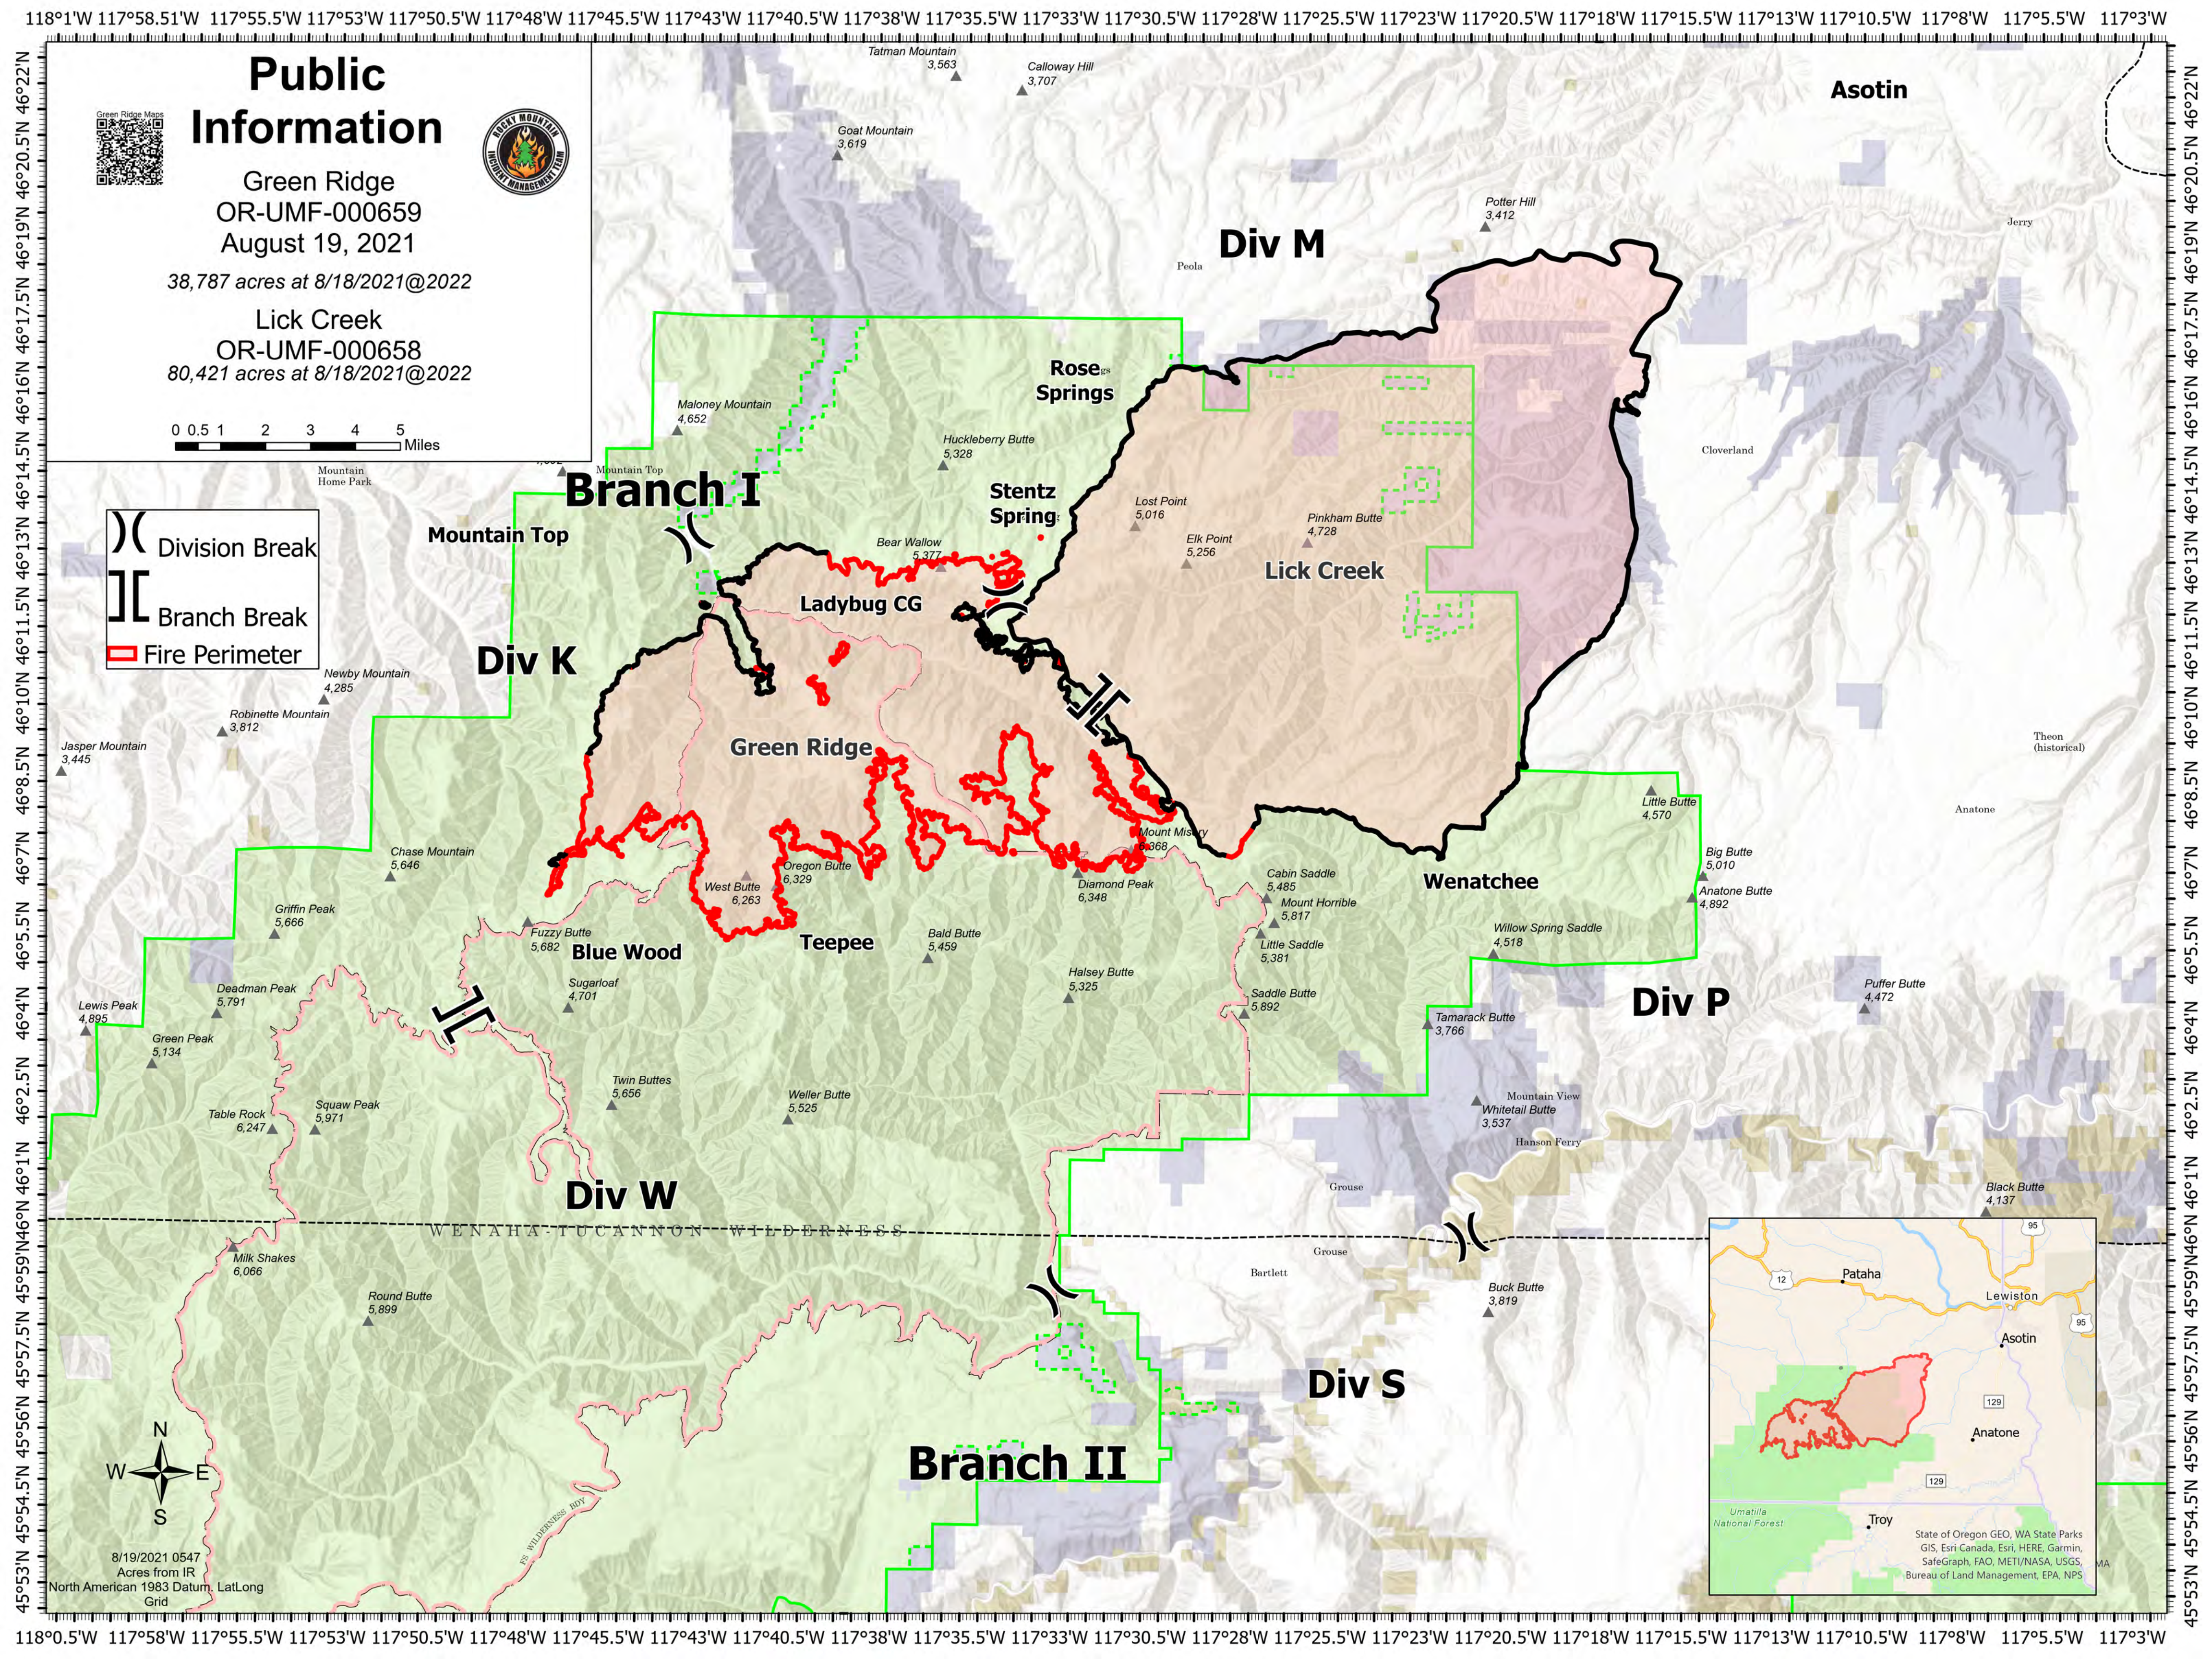

Public Information

Green Ridge
OR-UMF-000659
August 19, 2021

38,787 acres at 8/18/2021@2022

Lick Creek
OR-UMF-000658
80,421 acres at 8/18/2021@2022

- Division Break
- Branch Break
- Fire Perimeter

8/19/2021 0547
Acres from IR
North American 1983 Datum, LatLong
Grid

Umatilla National Forest
State of Oregon GEO, WA State Parks
GIS, Esri Canada, Esri, HERE, Garmin,
SafeGraph, FAO, METI/NASA, USGS,
Bureau of Land Management, EPA, NPS