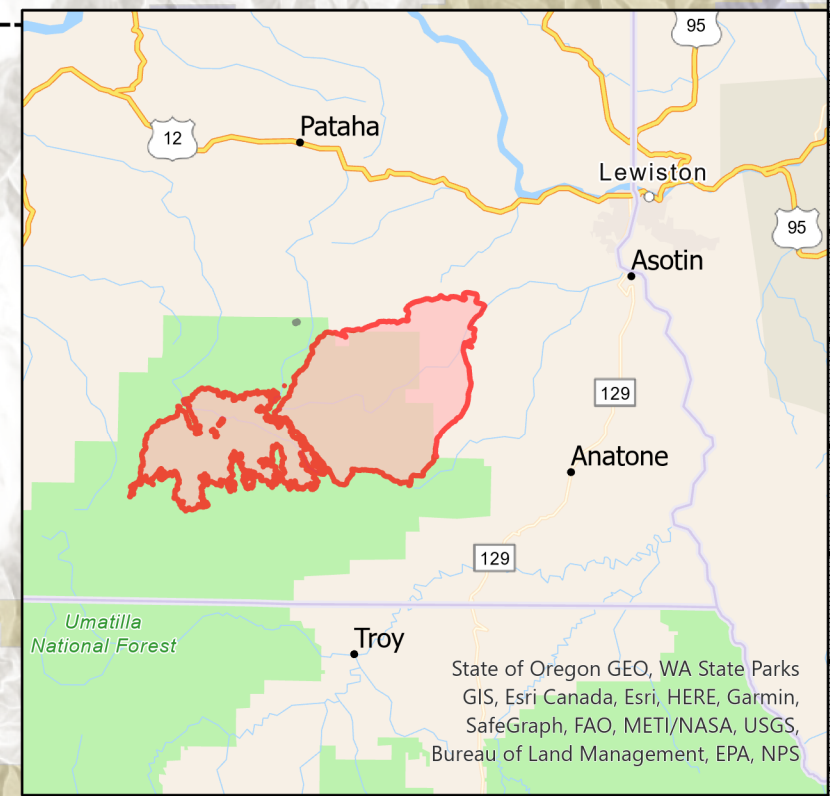

Public Information

Green Ridge
OR-UMF-000659
August 22, 2021

39,351 acres at 8/21/2021@2356

Lick Creek
OR-UMF-000658
80,421 acres at 8/21/2021@2356

Division Break
 Branch Break
 Fire Perimeter

8/22/2021 0938
Acres from IR
North American 1983 Datum, LatLong
Grid

State of Oregon GEO, WA State Parks
GIS, Esri Canada, Esri, HERE, Garmin,
SafeGraph, FAO, METI/NASA, USGS,
Bureau of Land Management, EPA, NPS