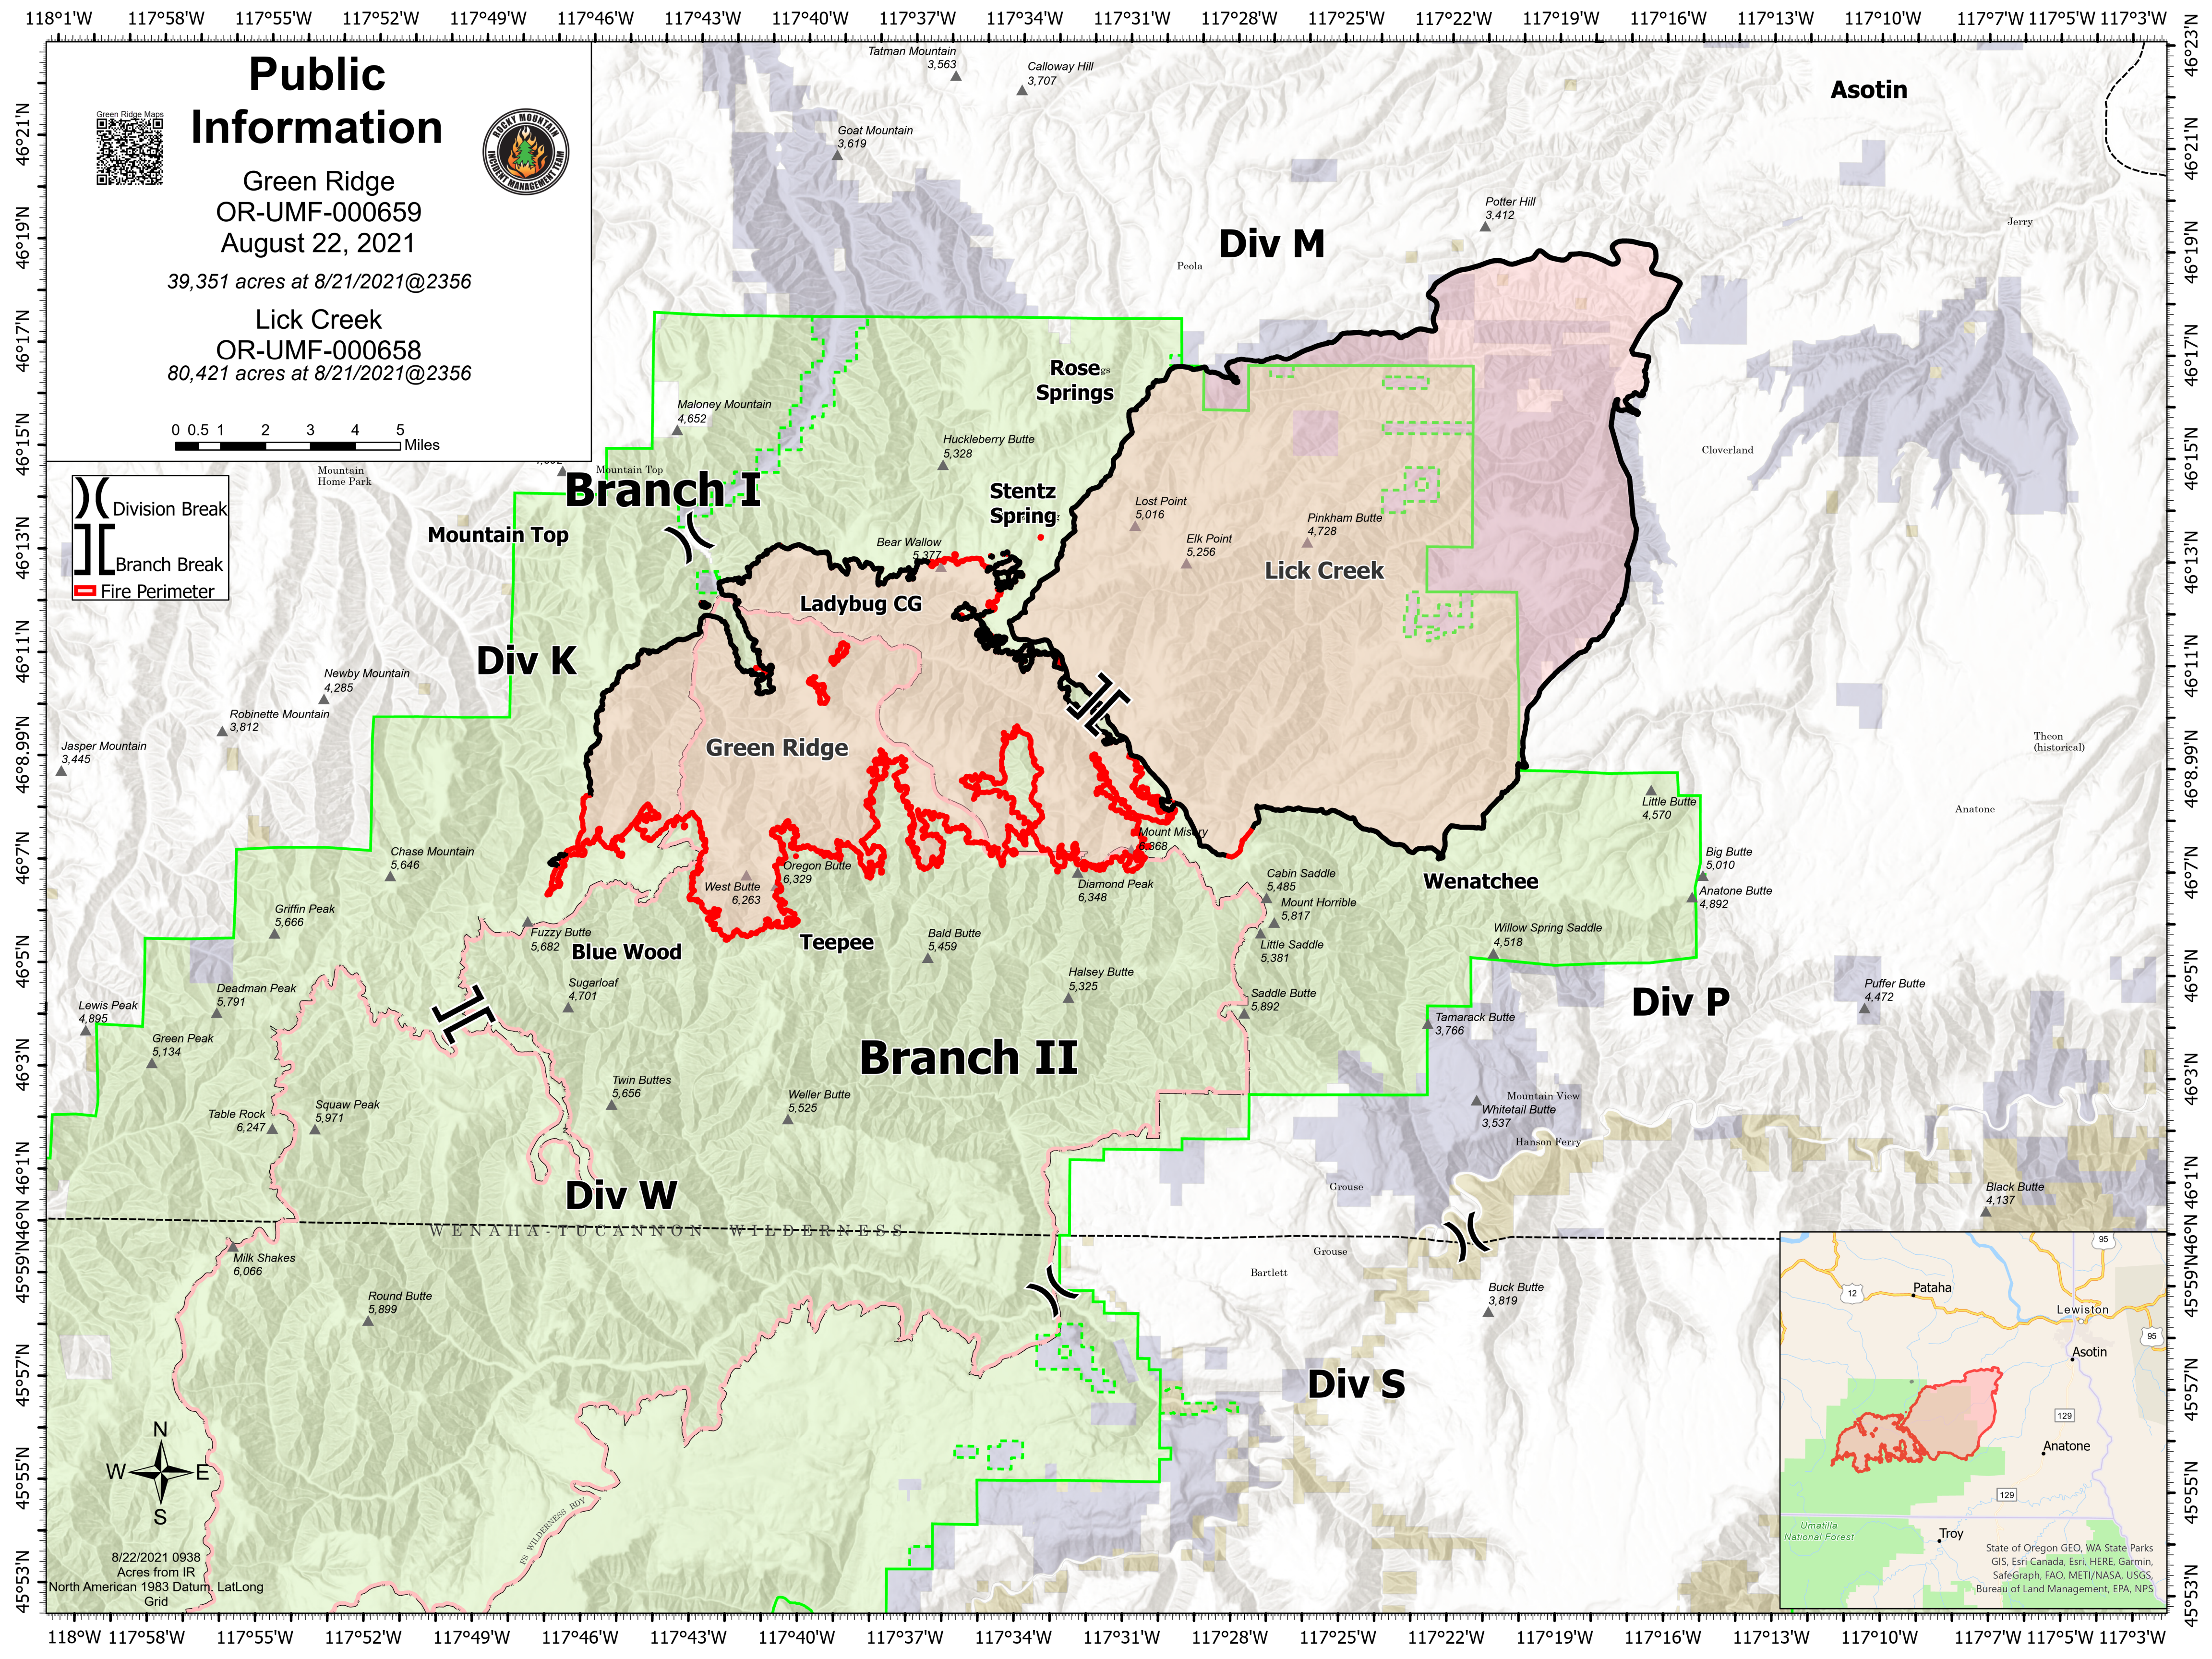

Public Information

Green Ridge
OR-UMF-000659
August 22, 2021

39,351 acres at 8/21/2021@2356

Lick Creek
OR-UMF-000658
80,421 acres at 8/21/2021@2356

Division Break
 Branch Break
 Fire Perimeter

8/22/2021 0938
Acres from IR
North American 1983 Datum, LatLong
Grid

State of Oregon GEO, WA State Parks
GIS, Esri Canada, Esri, HERE, Garmin,
SafeGraph, FAO, METI/NASA, USGS,
Bureau of Land Management, EPA, NPS