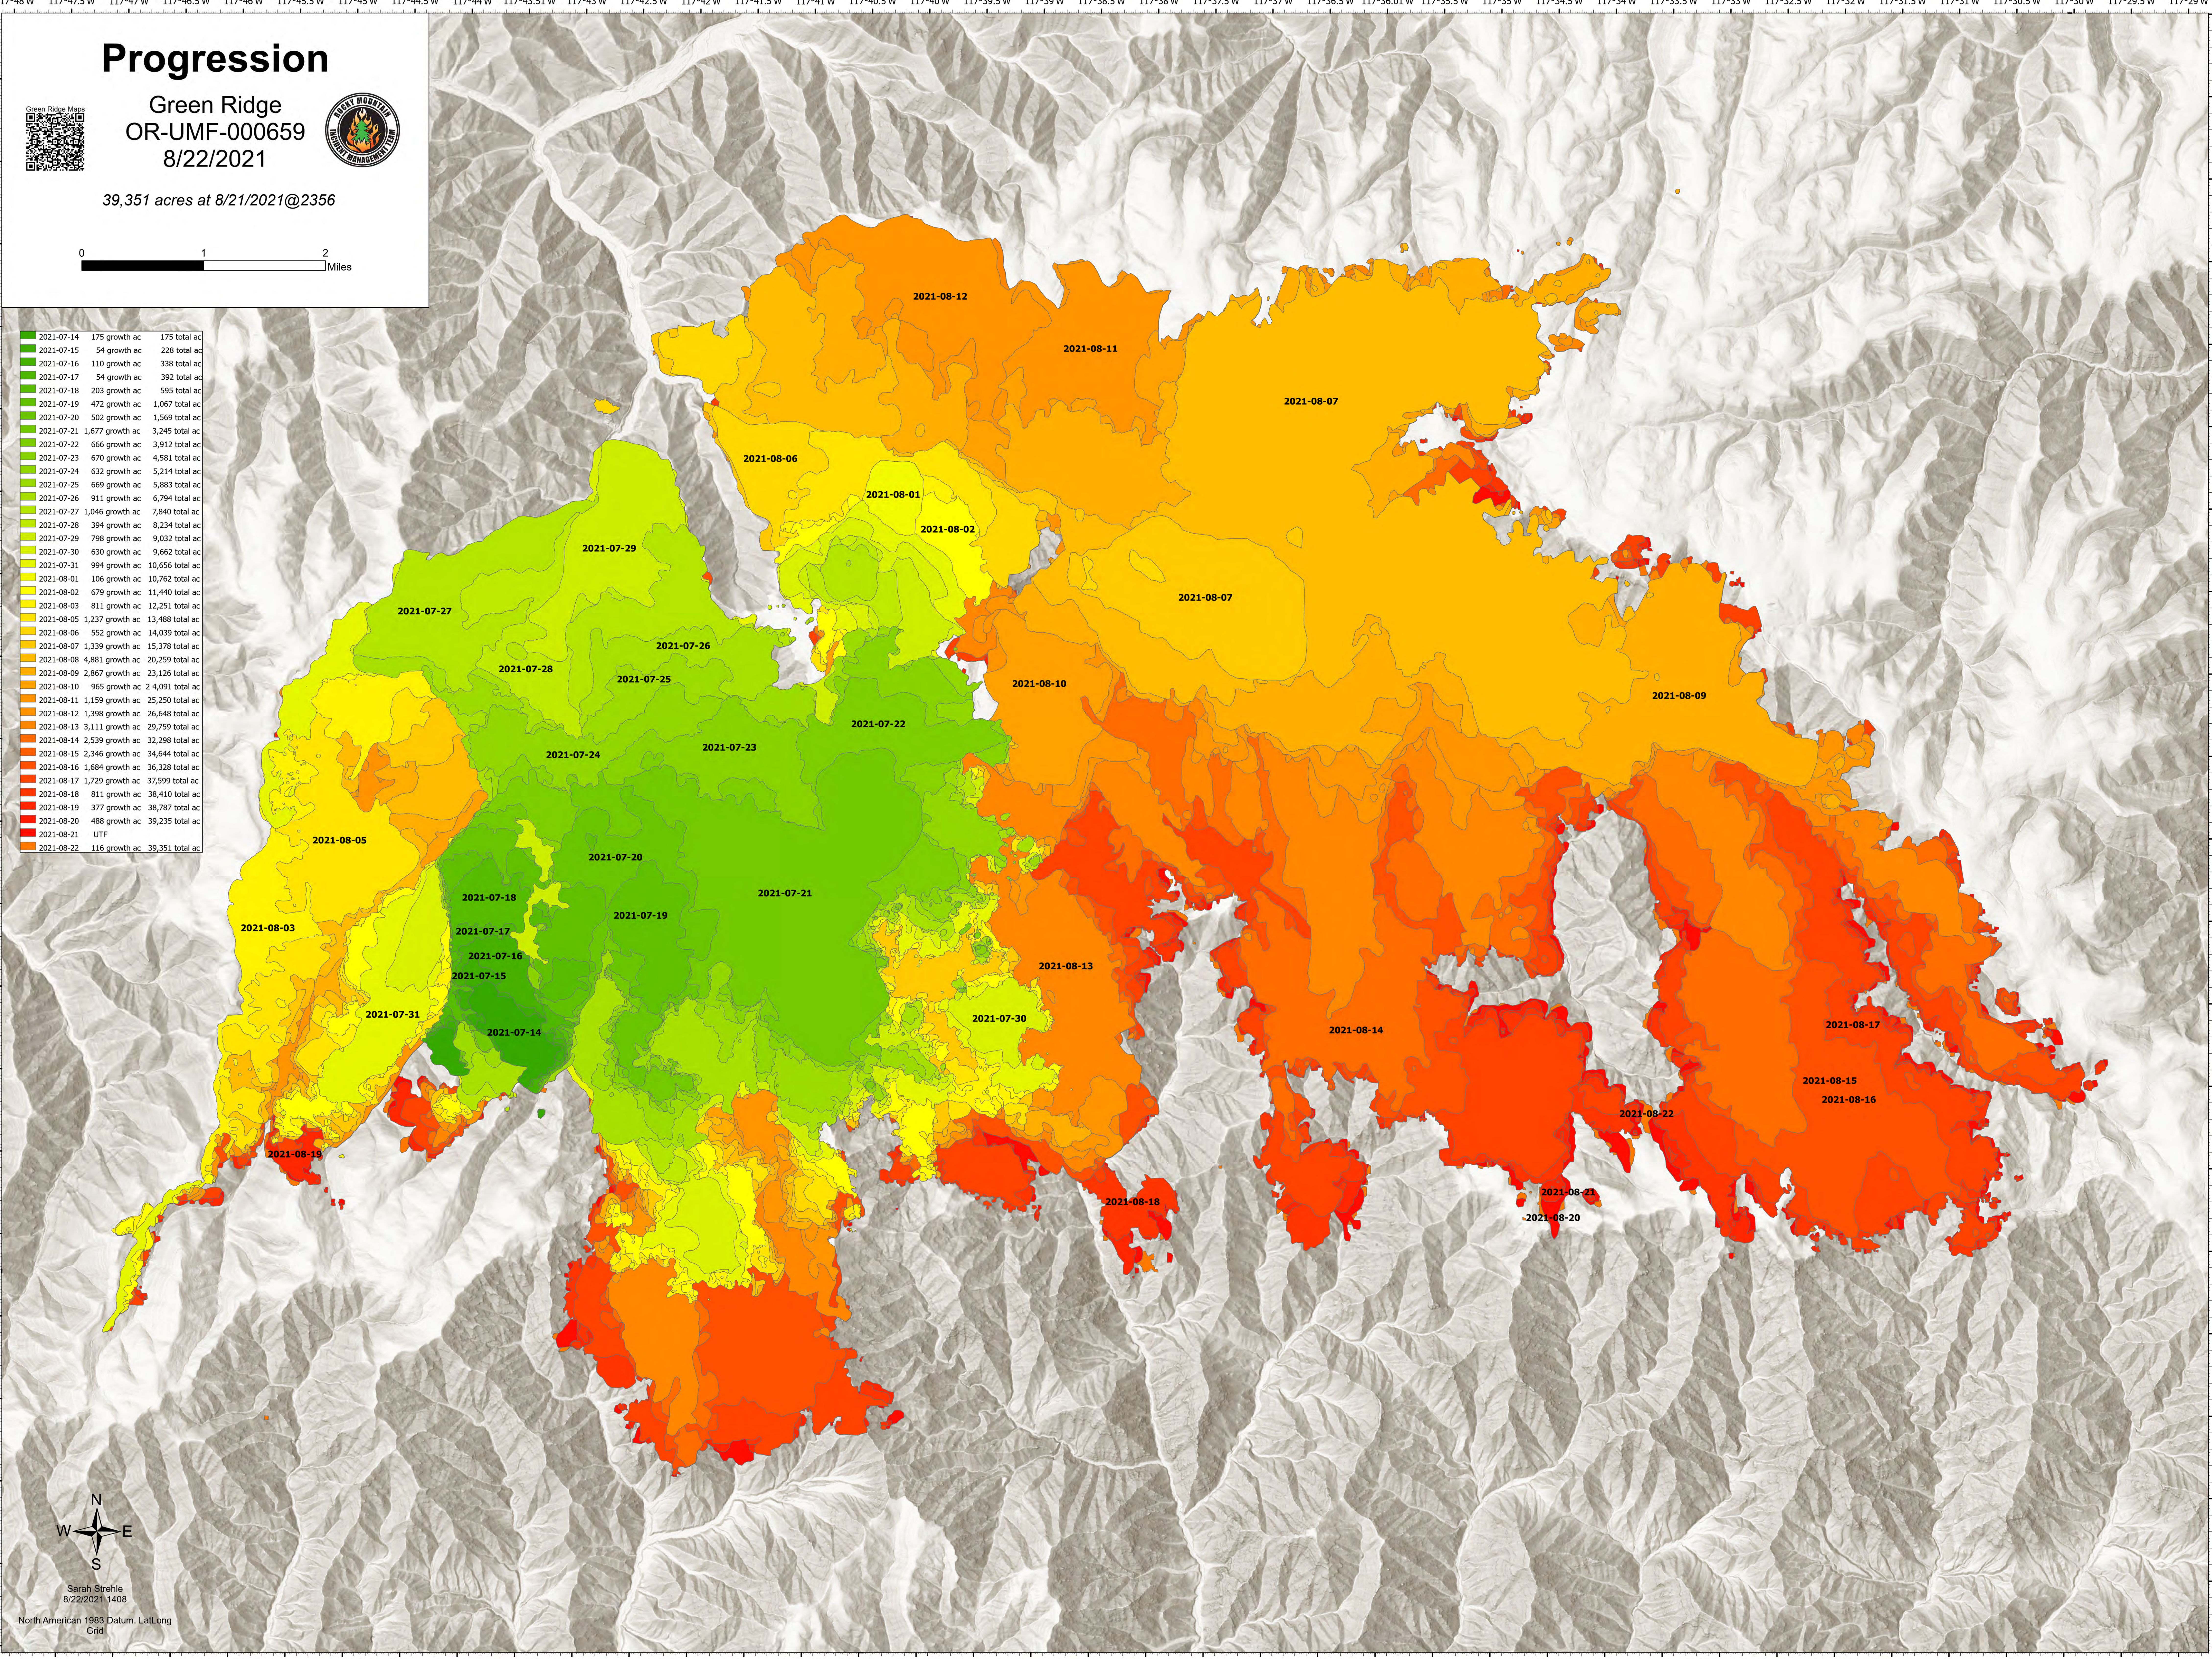

Progression

Green Ridge
OR-UMF-000659
8/22/2021

39,351 acres at 8/21/2021@2356

Sarah Strehle
8/22/2021 1408
North American 1983 Datum, Lat,Long
Grid