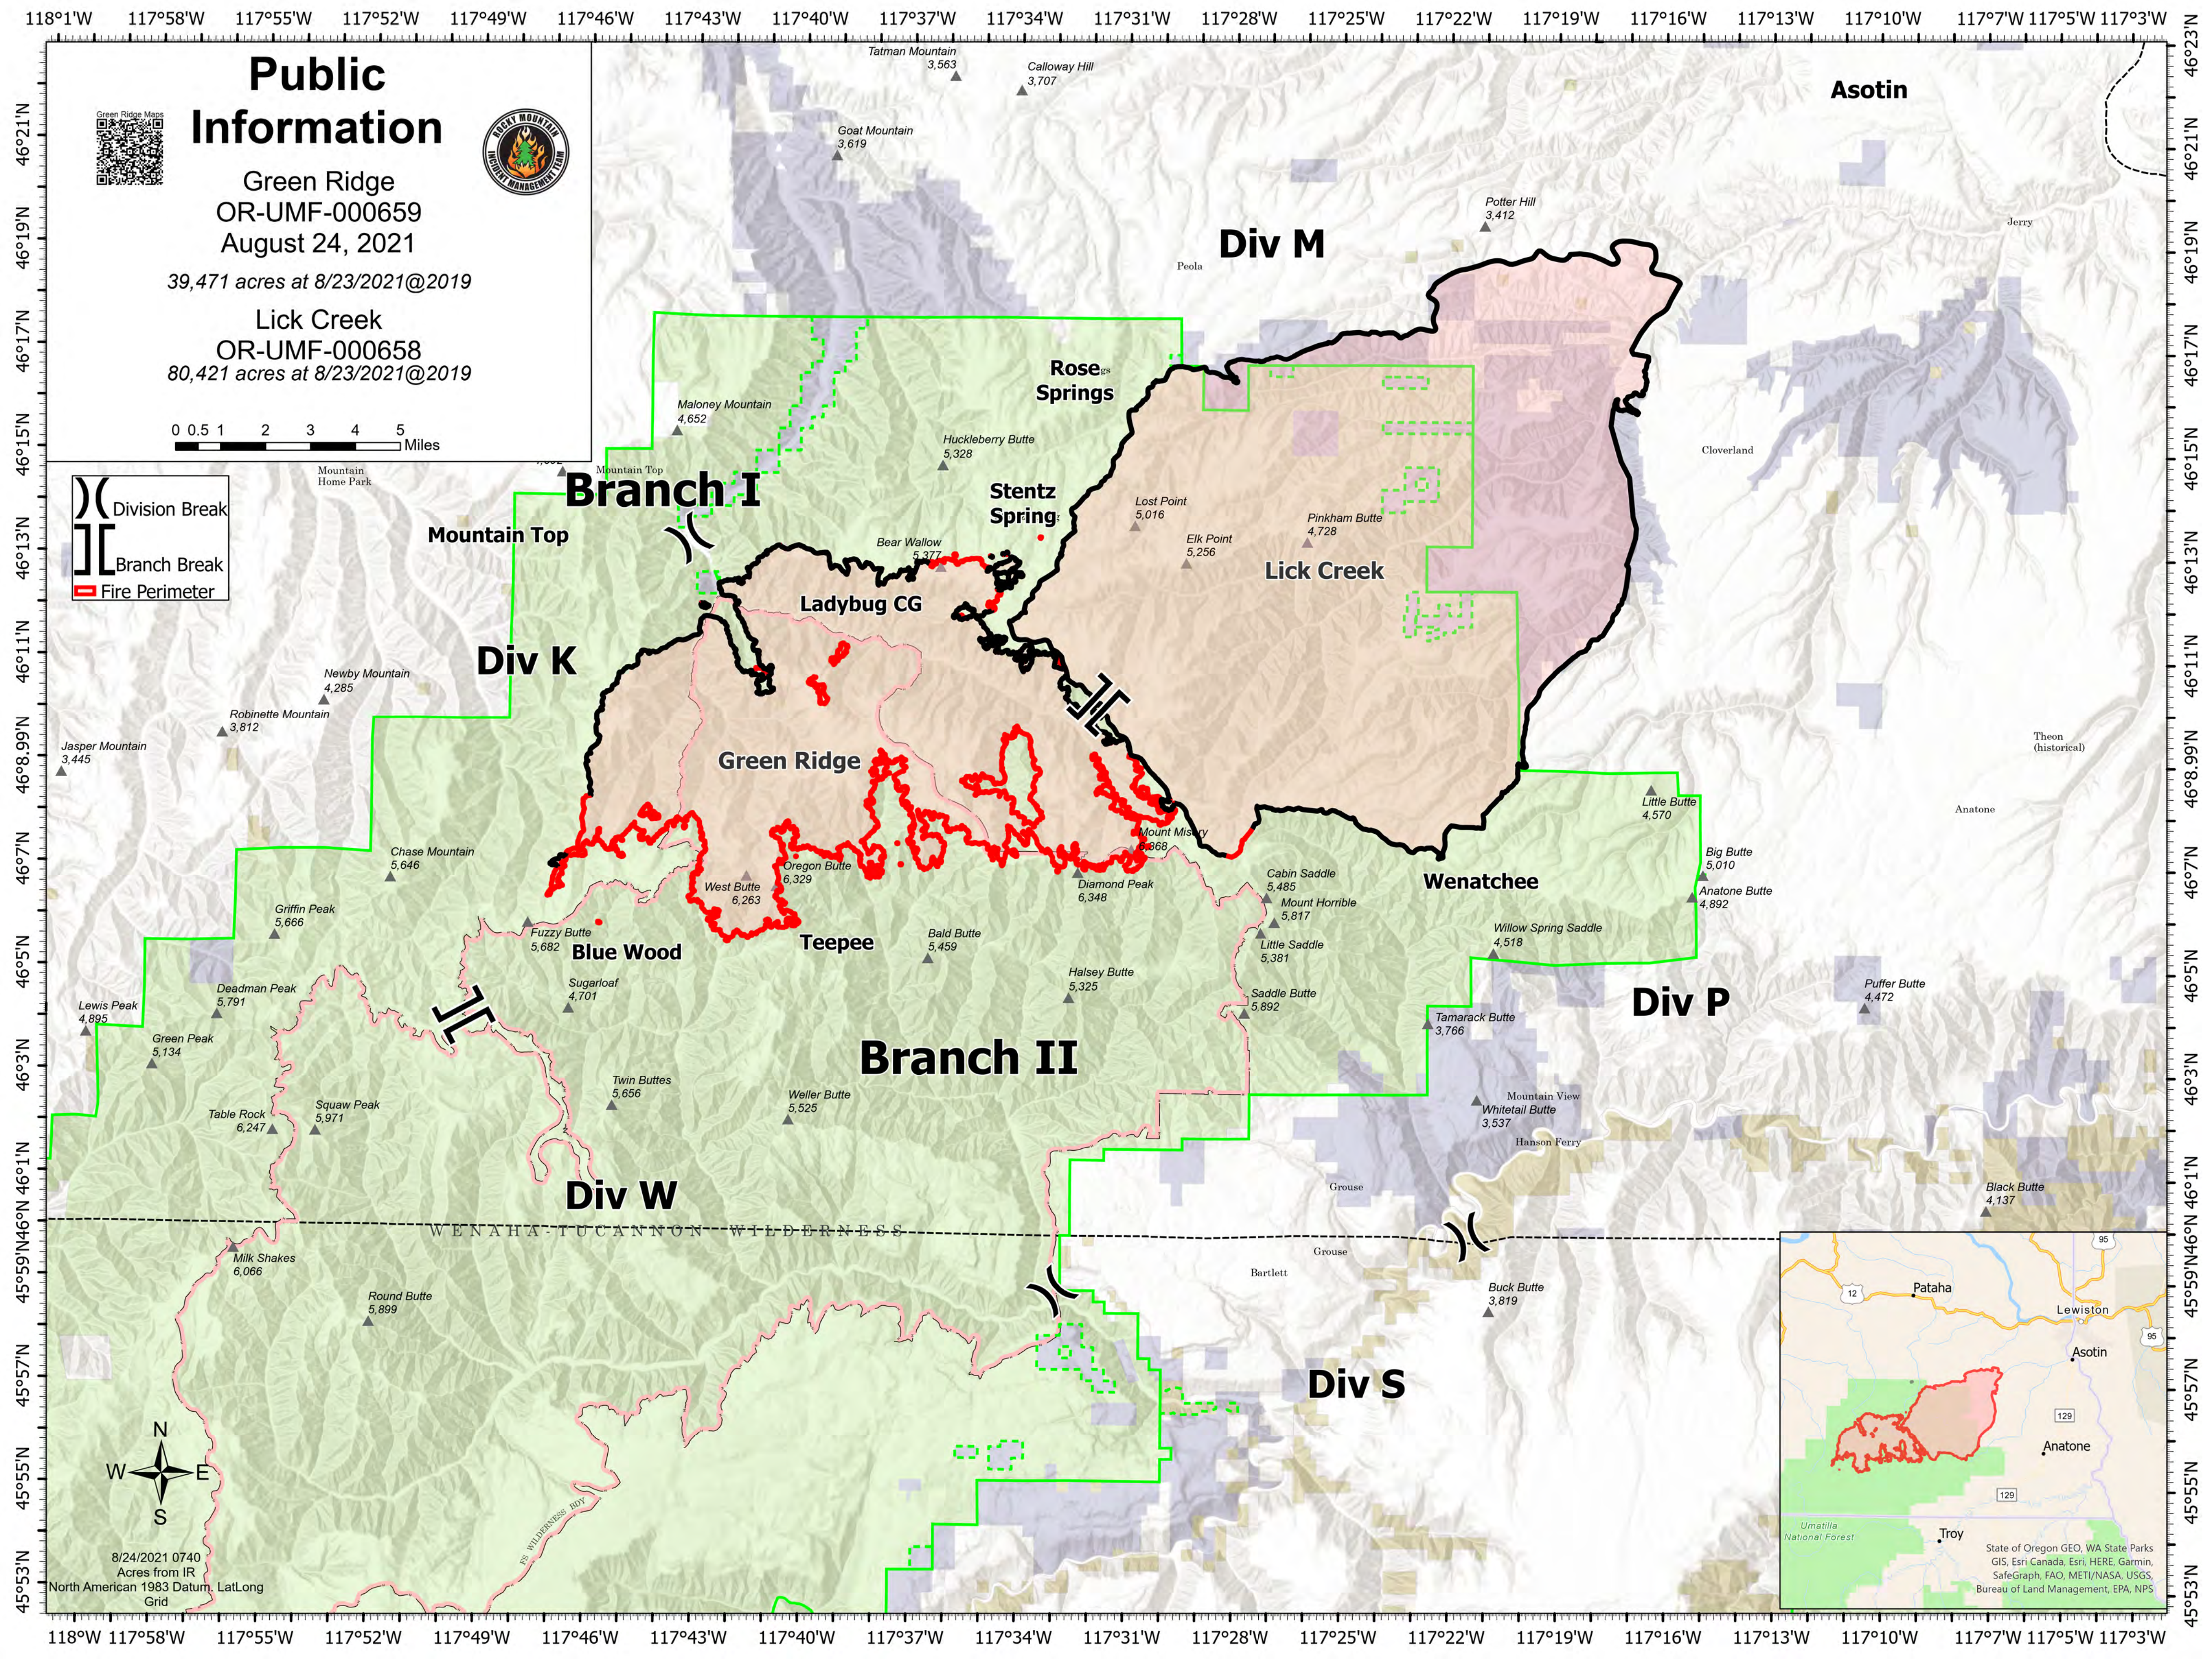

Public Information

Green Ridge
OR-UMF-000659
August 24, 2021

39,471 acres at 8/23/2021@2019

Lick Creek
OR-UMF-000658
80,421 acres at 8/23/2021@2019

8/24/2021 0740
Acres from IR
North American 1983 Datum, LatLong
Grid

State of Oregon GEO, WA State Parks
GIS, Esri Canada, Esri, HERE, Garmin,
SafeGraph, FAO, METI/NASA, USGS,
Bureau of Land Management, EPA, NPS