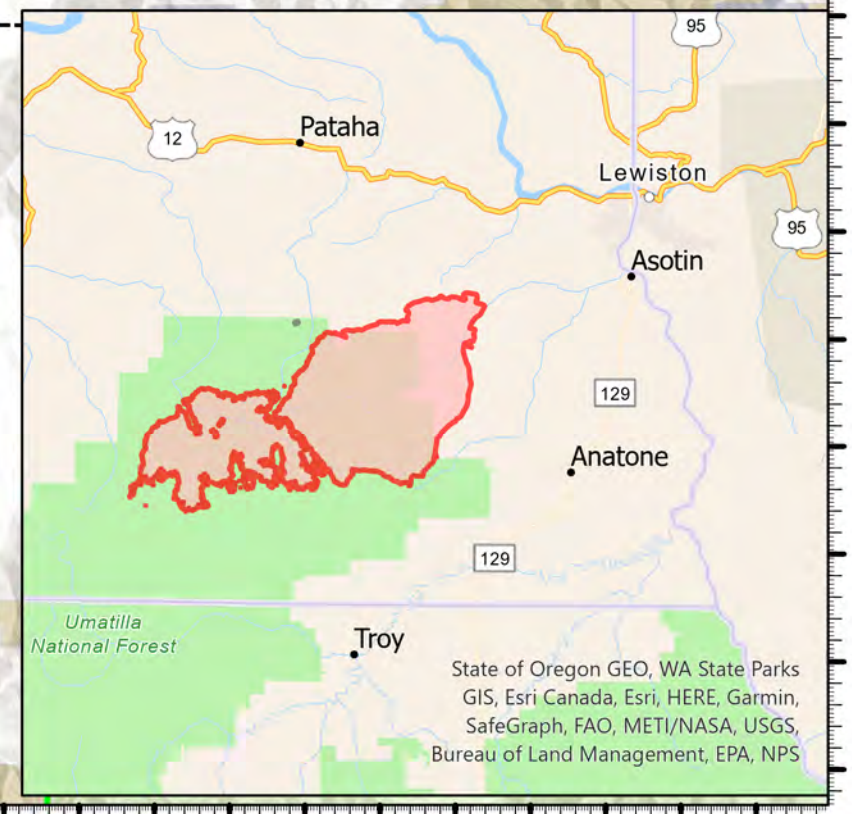

Public Information

Green Ridge
OR-UMF-000659
August 24, 2021

39,471 acres at 8/23/2021@2019

Lick Creek
OR-UMF-000658
80,421 acres at 8/23/2021@2019

8/24/2021 0740
Acres from IR
North American 1983 Datum, LatLong
Grid

State of Oregon GEO, WA State Parks
GIS, Esri Canada, Esri, HERE, Garmin,
SafeGraph, FAO, METI/NASA, USGS,
Bureau of Land Management, EPA, NPS