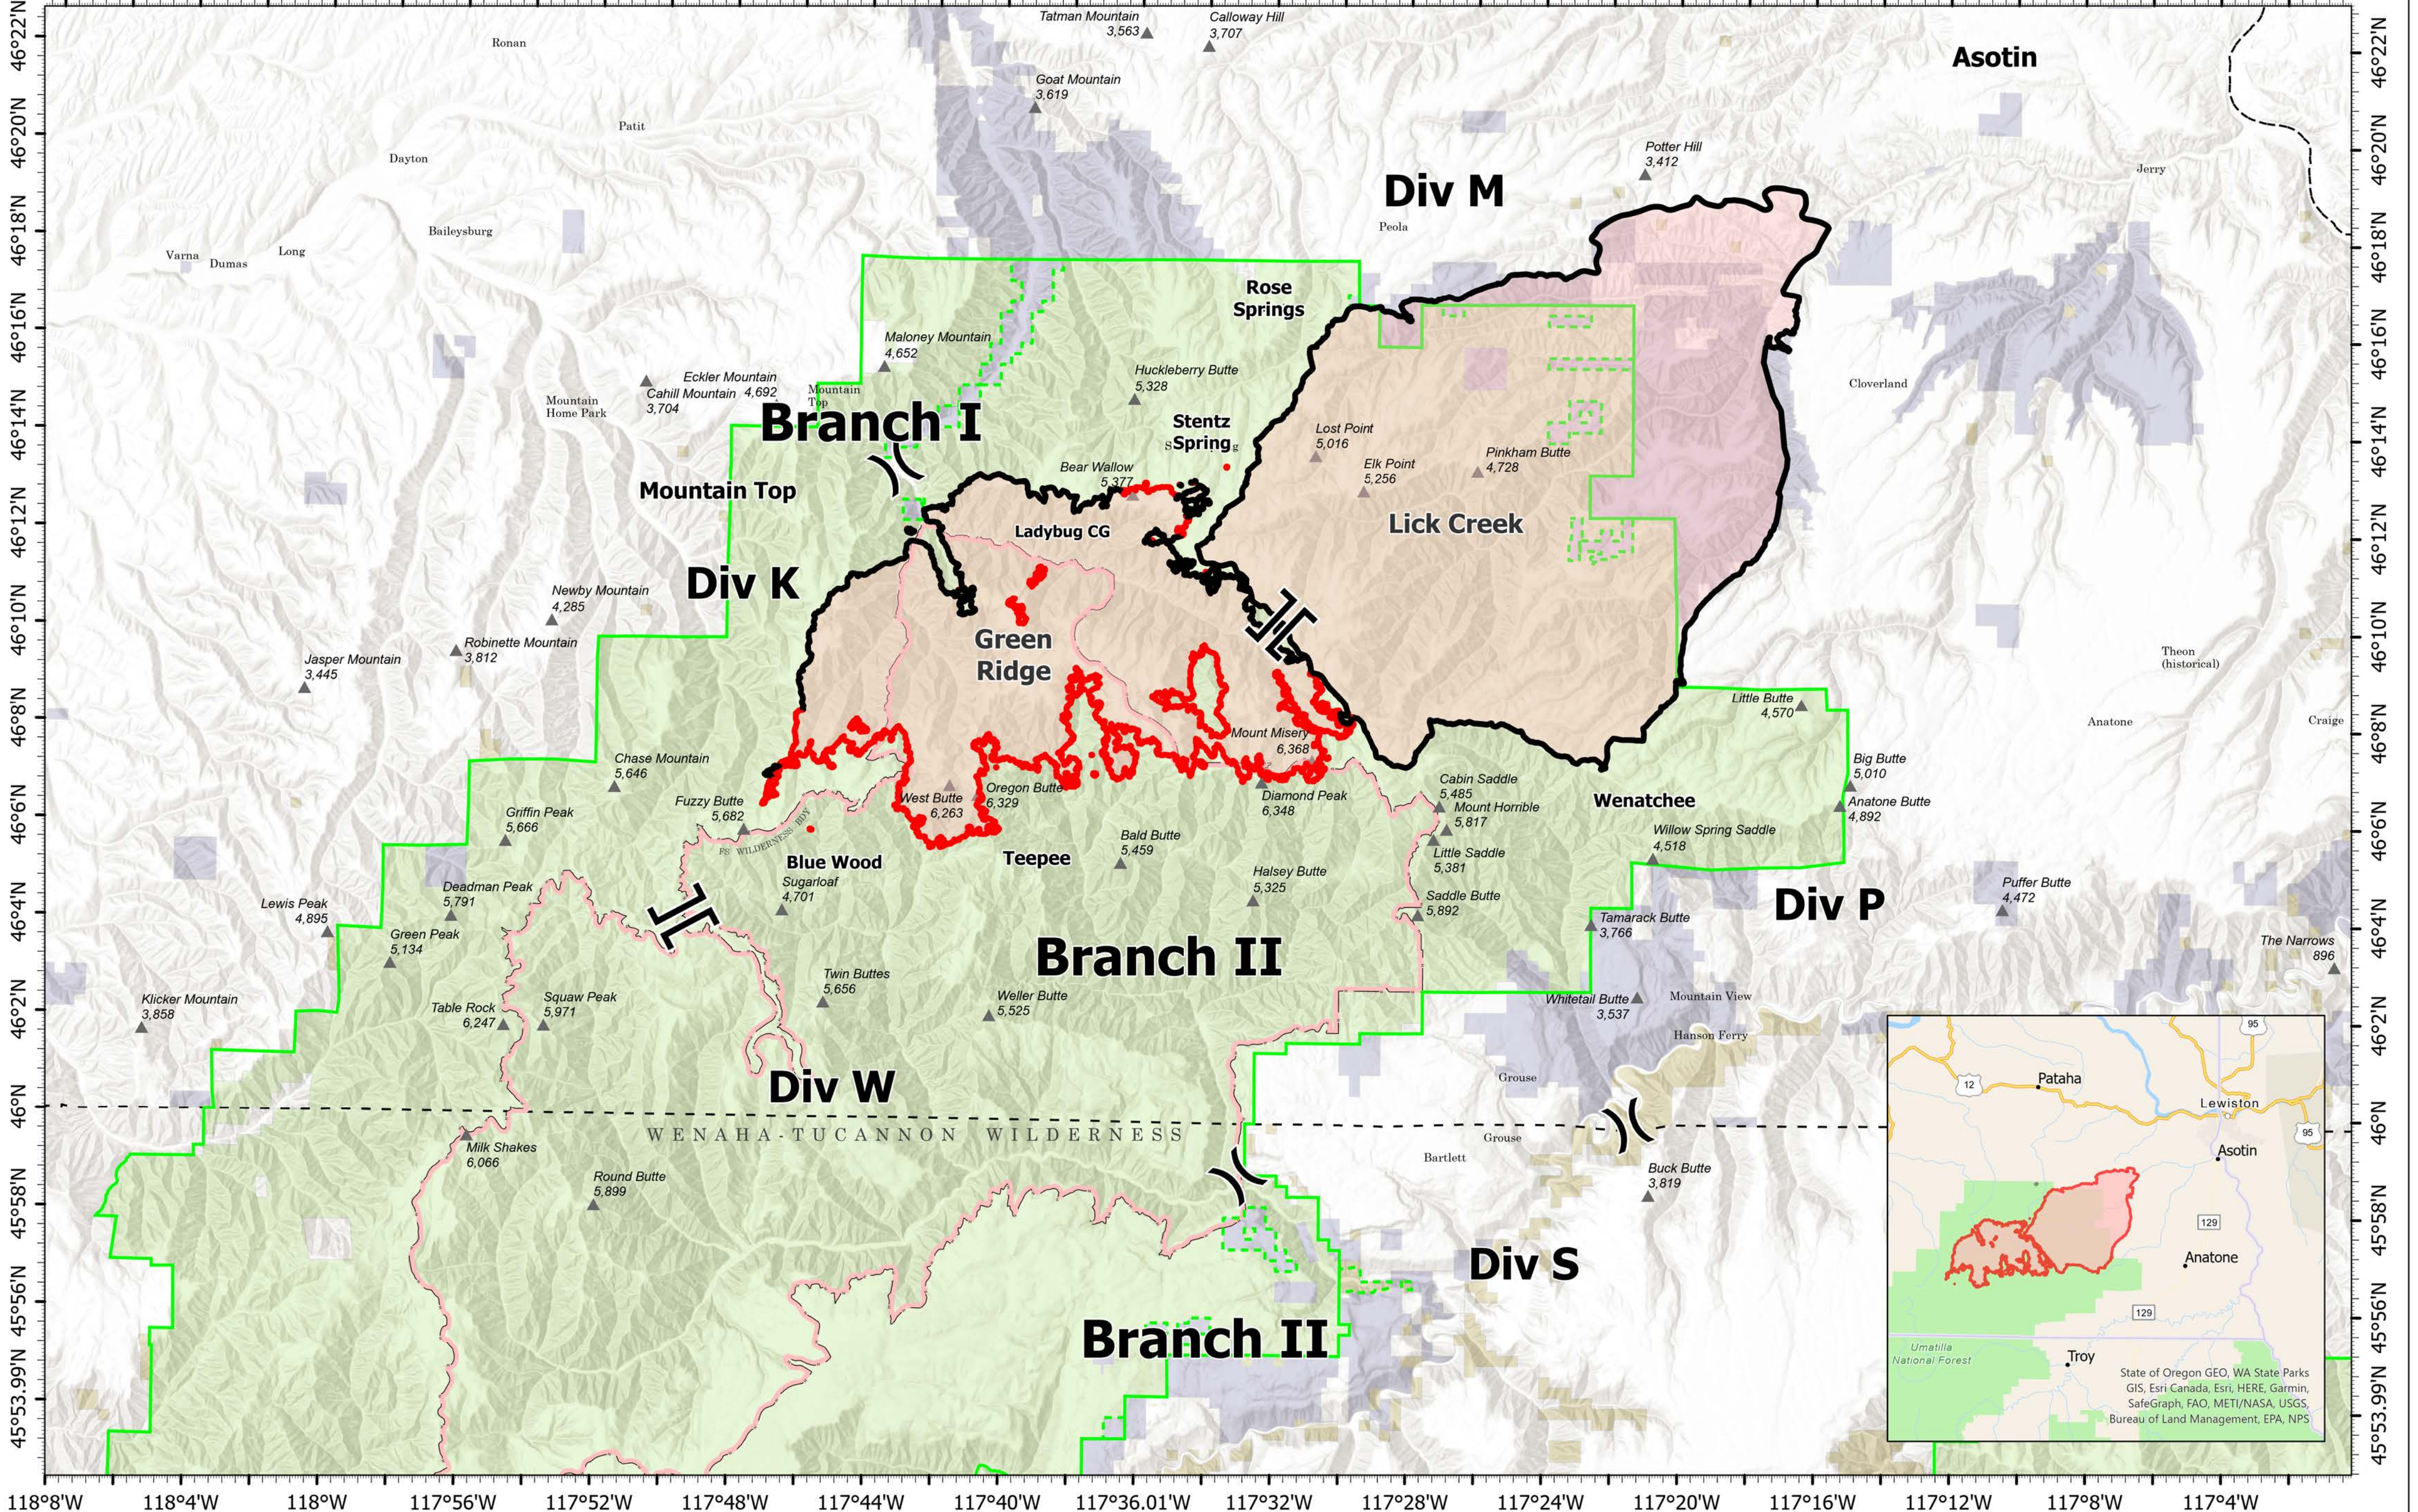

Public Information

118°8'W 118°4'W 118°W 117°56'W 117°52'W 117°48'W 117°44'W 117°40'W 117°36.01'W 117°32'W 117°28'W 117°24'W 117°20'W 117°16'W 117°12'W 117°8'W 117°4'W

Green Ridge
 OR-UMF-000659
 August 28, 2021
 39,546 acres at 8/25/2021@2020

Lick Creek
 OR-UMF-000658
 80,421 acres at 8/24/2021@2051

- ⌘ Division Break
- ⌘ Branch Break
- ▭ Fire Perimeter