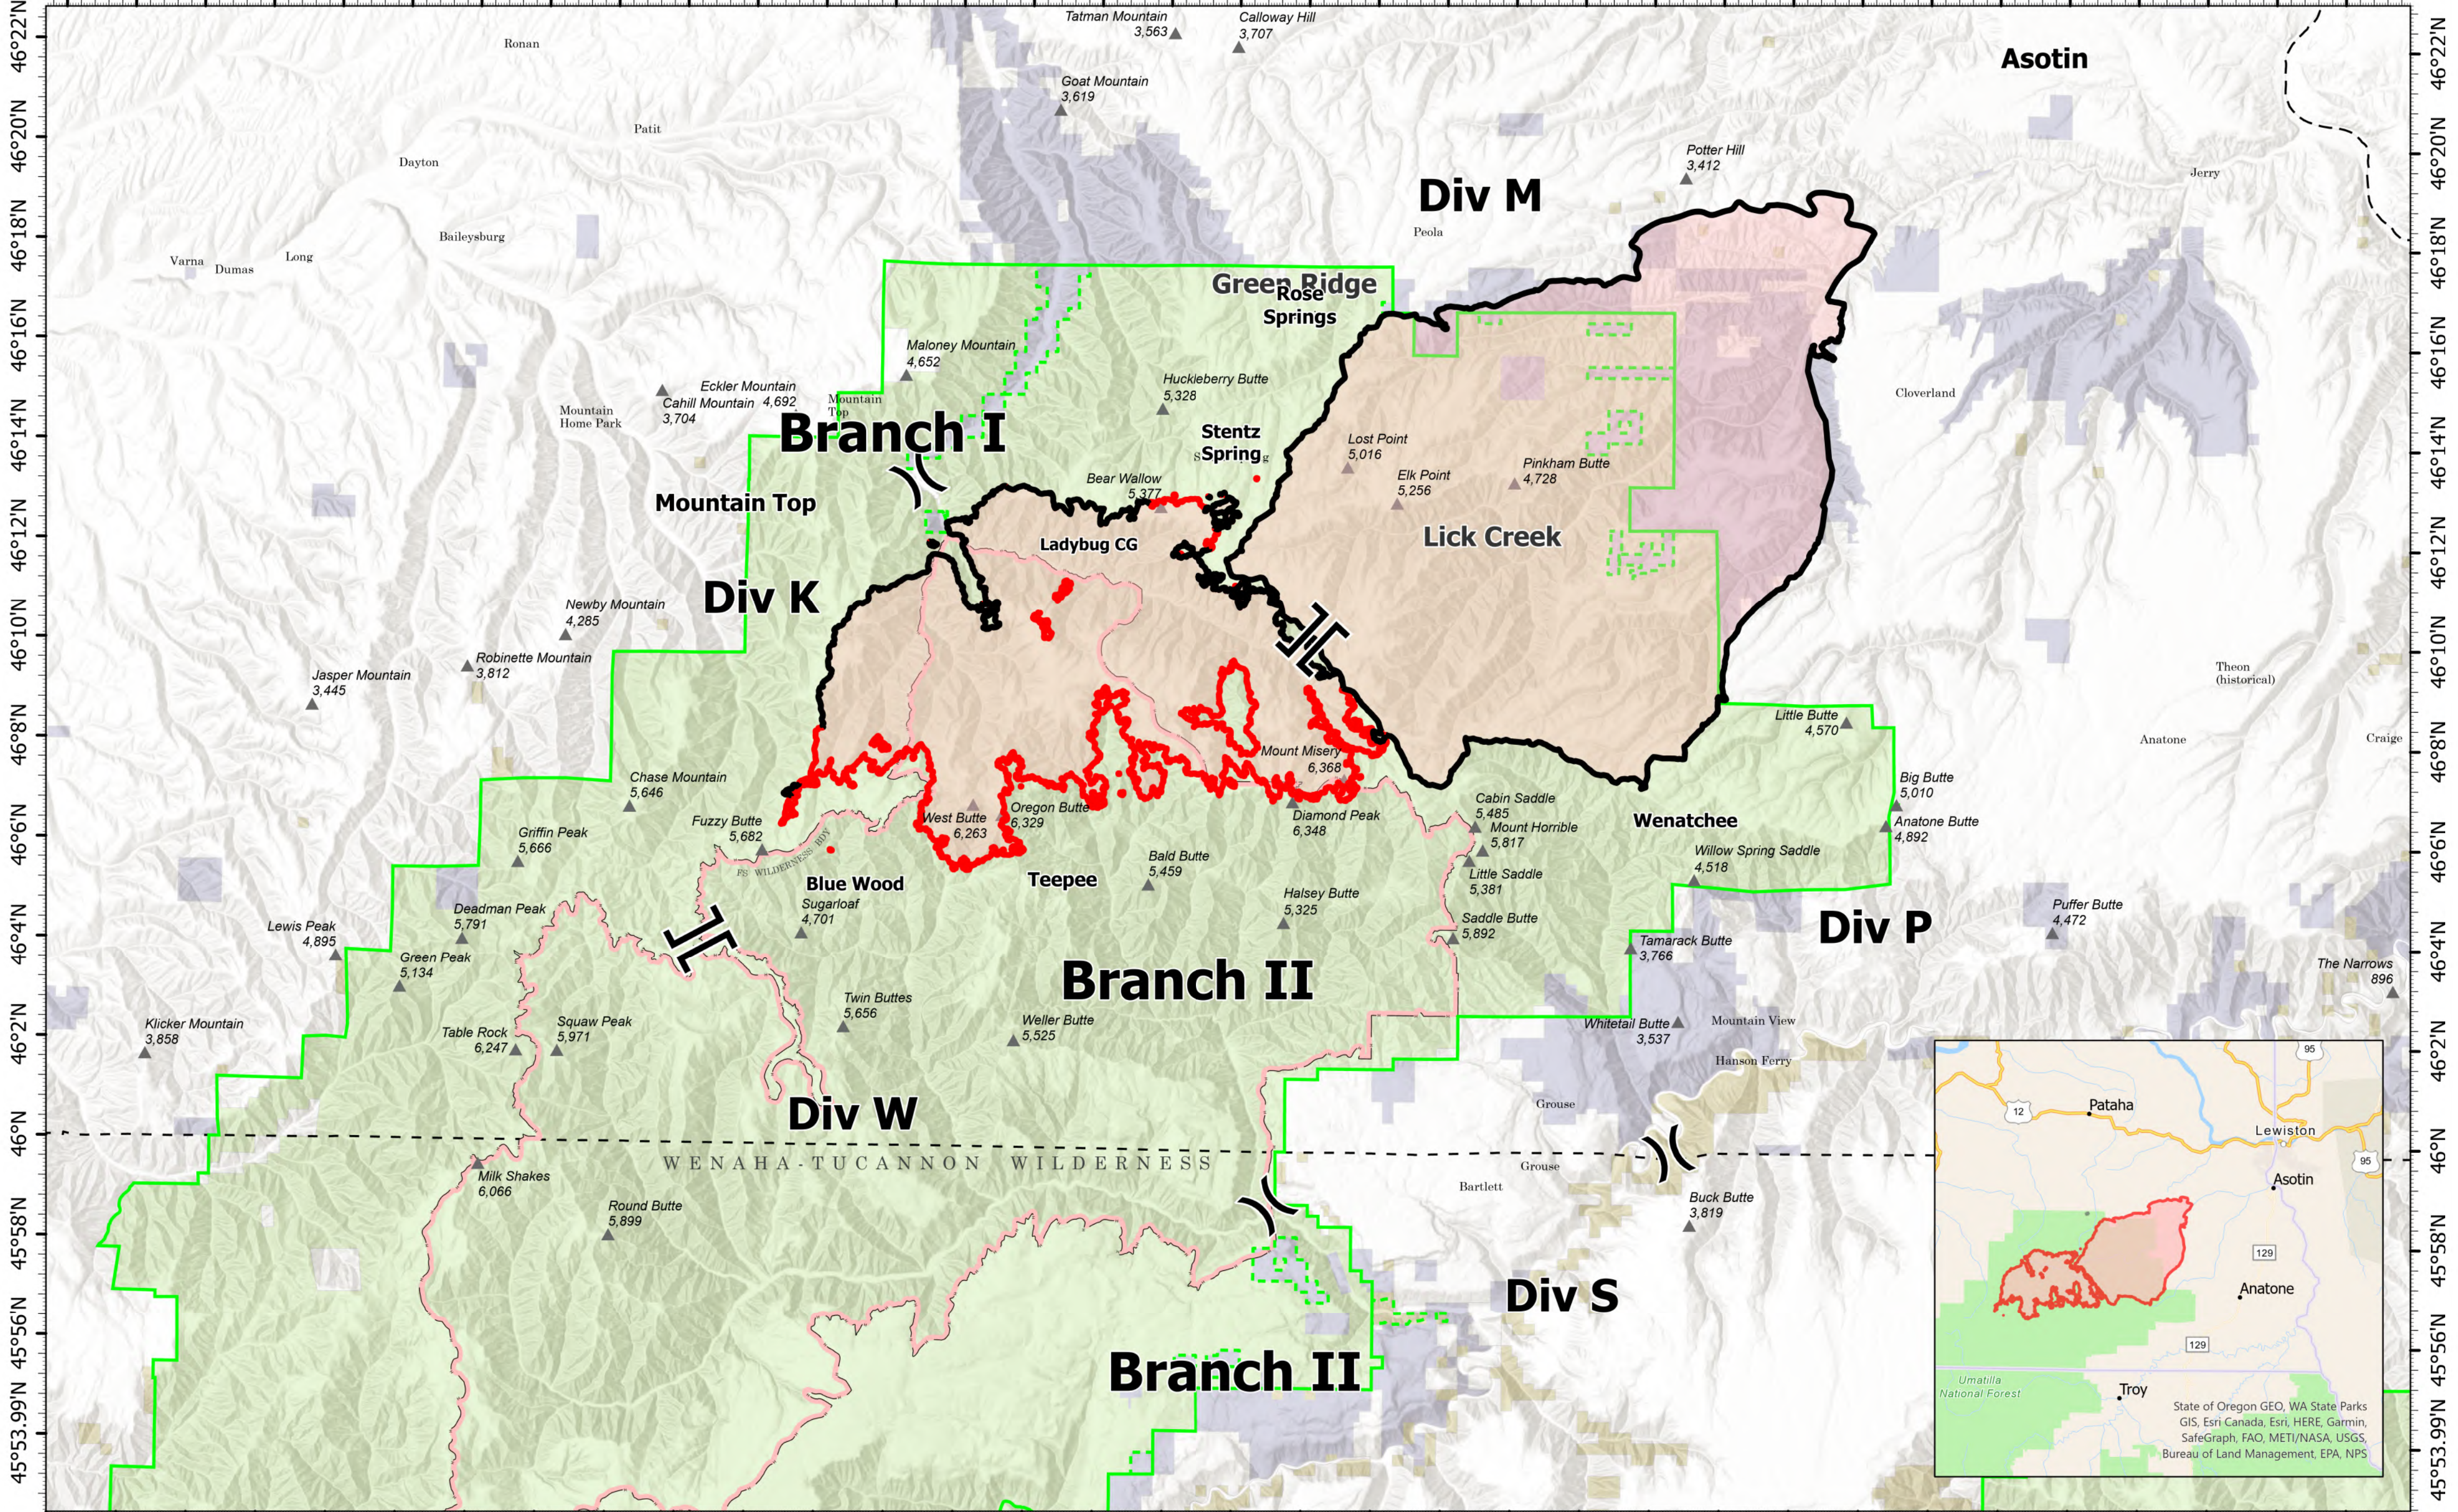

Public Information

118°8'W 118°4'W 118°W 117°56'W 117°52'W 117°48'W 117°44'W 117°40'W 117°36.01'W 117°32'W 117°28'W 117°24'W 117°20'W 117°16'W 117°12'W 117°8'W 117°4'W

Green Ridge
 OR-UMF-000659
 August 29, 2021
 39,633 acres at 8/28/2021@ 1945

Lick Creek
 OR-UMF-000658
 80,421 acres at 8/24/2021@2051

- ⌘ Division Break
- ⌘ Branch Break
- ▭ Fire Perimeter