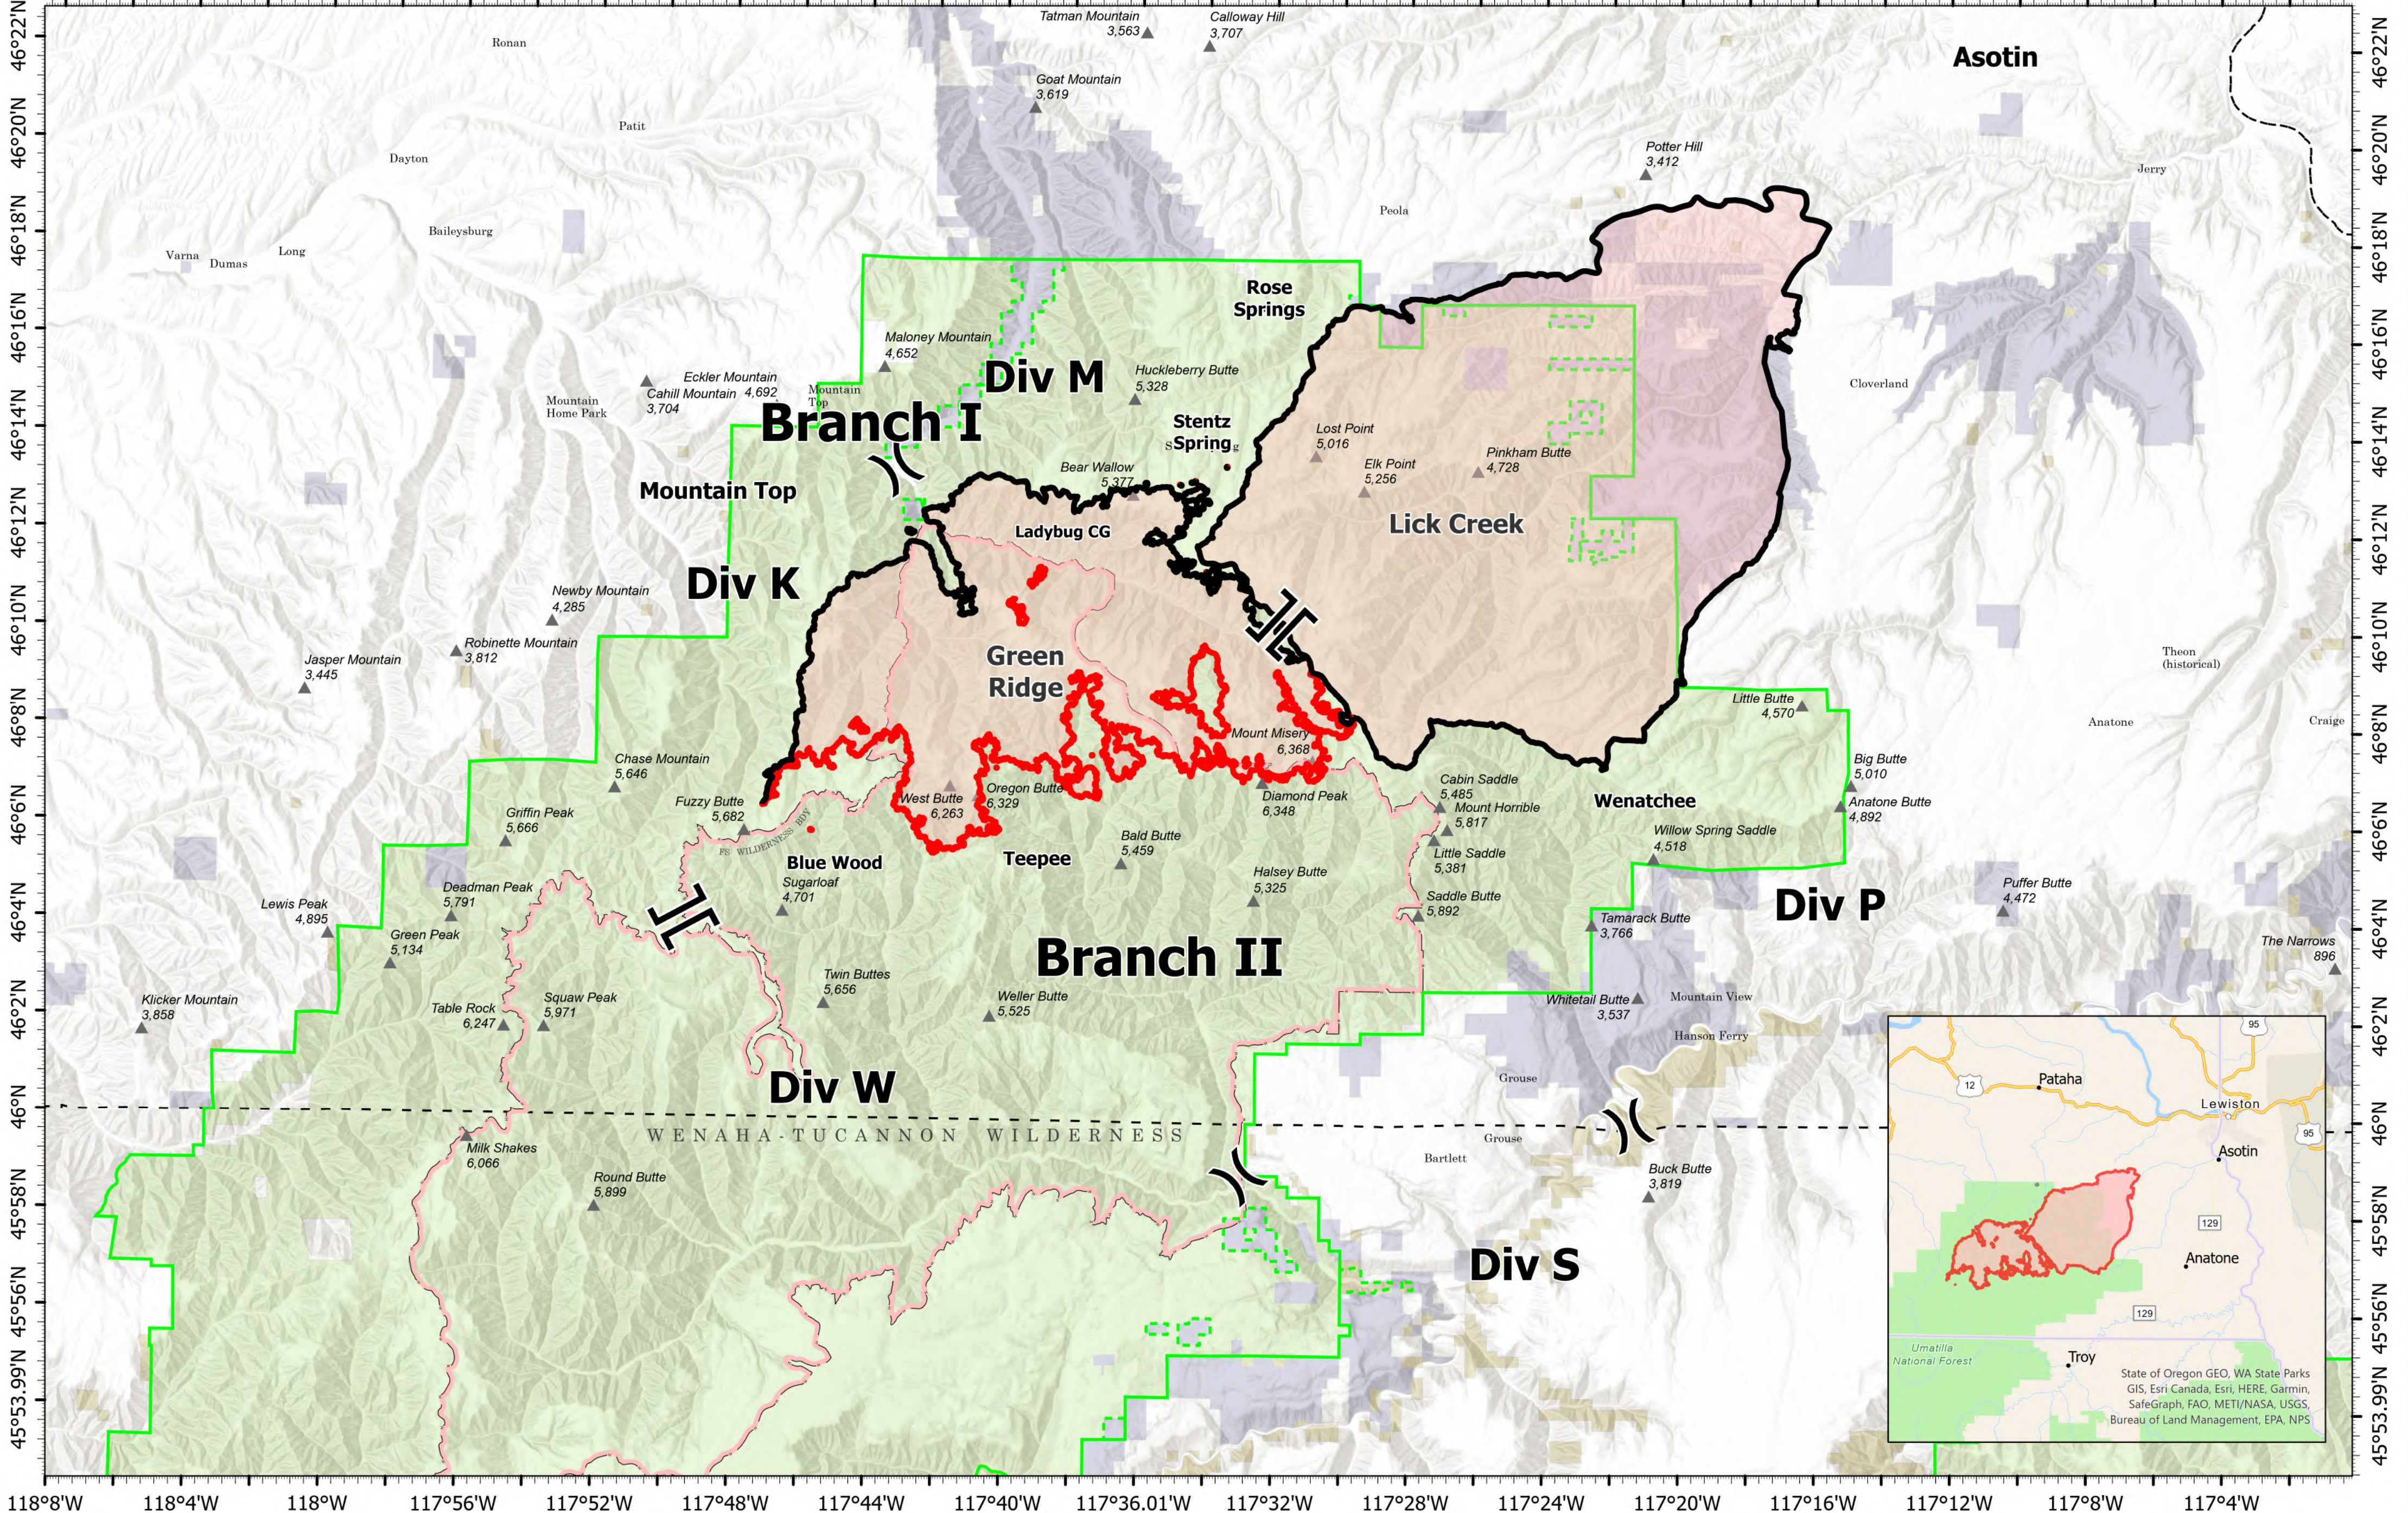

Public Information

118°8'W 118°4'W 118°W 117°56'W 117°52'W 117°48'W 117°44'W 117°40'W 117°36.01'W 117°32'W 117°28'W 117°24'W 117°20'W 117°16'W 117°12'W 117°8'W 117°4'W

Green Ridge
OR-UMF-000659
September 1, 2021
40,272 acres at 8/31/2021@ 1946

Lick Creek
OR-UMF-000658
80,421 acres at 8/24/2021@2051

- ⌘ Division Break
- ⌚ Branch Break
- ▭ Fire Perimeter