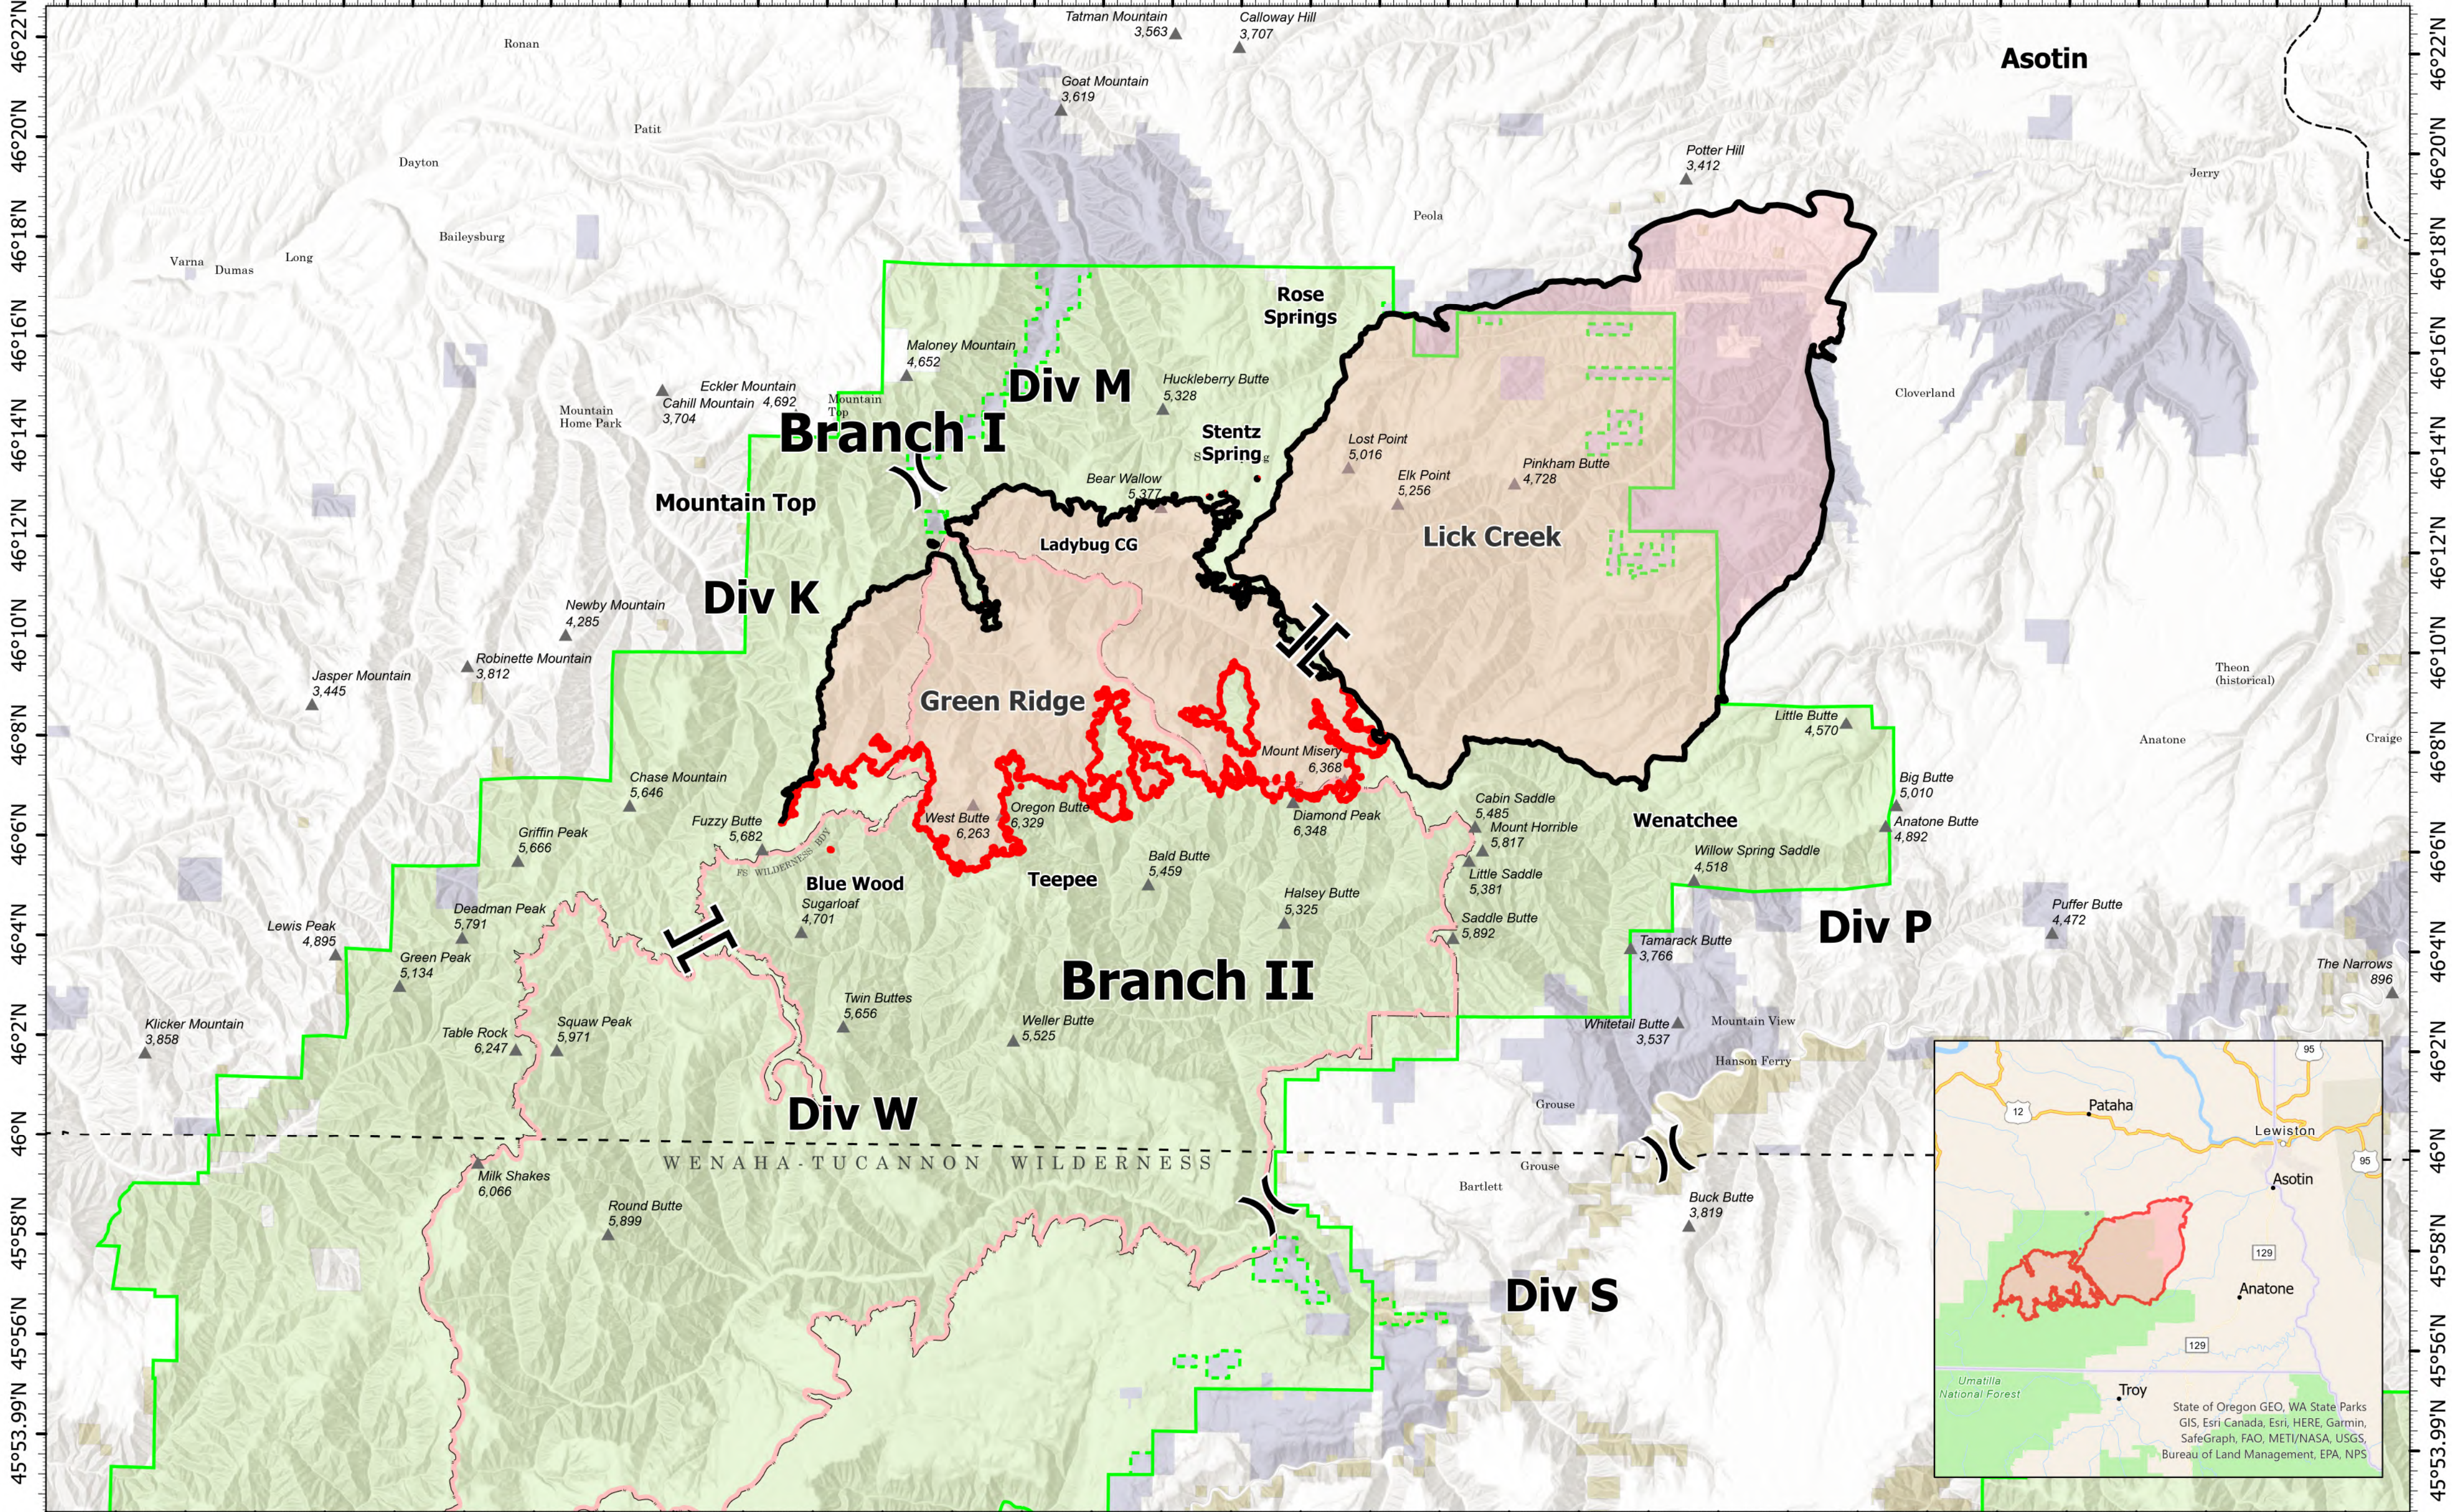

Public Information

118°8'W 118°4'W 118°W 117°56'W 117°52'W 117°48'W 117°44'W 117°40'W 117°36.01'W 117°32'W 117°28'W 117°24'W 117°20'W 117°16'W 117°12'W 117°8'W 117°4'W

Green Ridge
 OR-UMF-000659
 September 2, 2021
 40,416 acres at 9/1/2021@ 1937

Lick Creek
 OR-UMF-000658
 80,421 acres at 8/24/2021@2051

- ⌘ Division Break
- ⌘ Branch Break
- ▭ Fire Perimeter