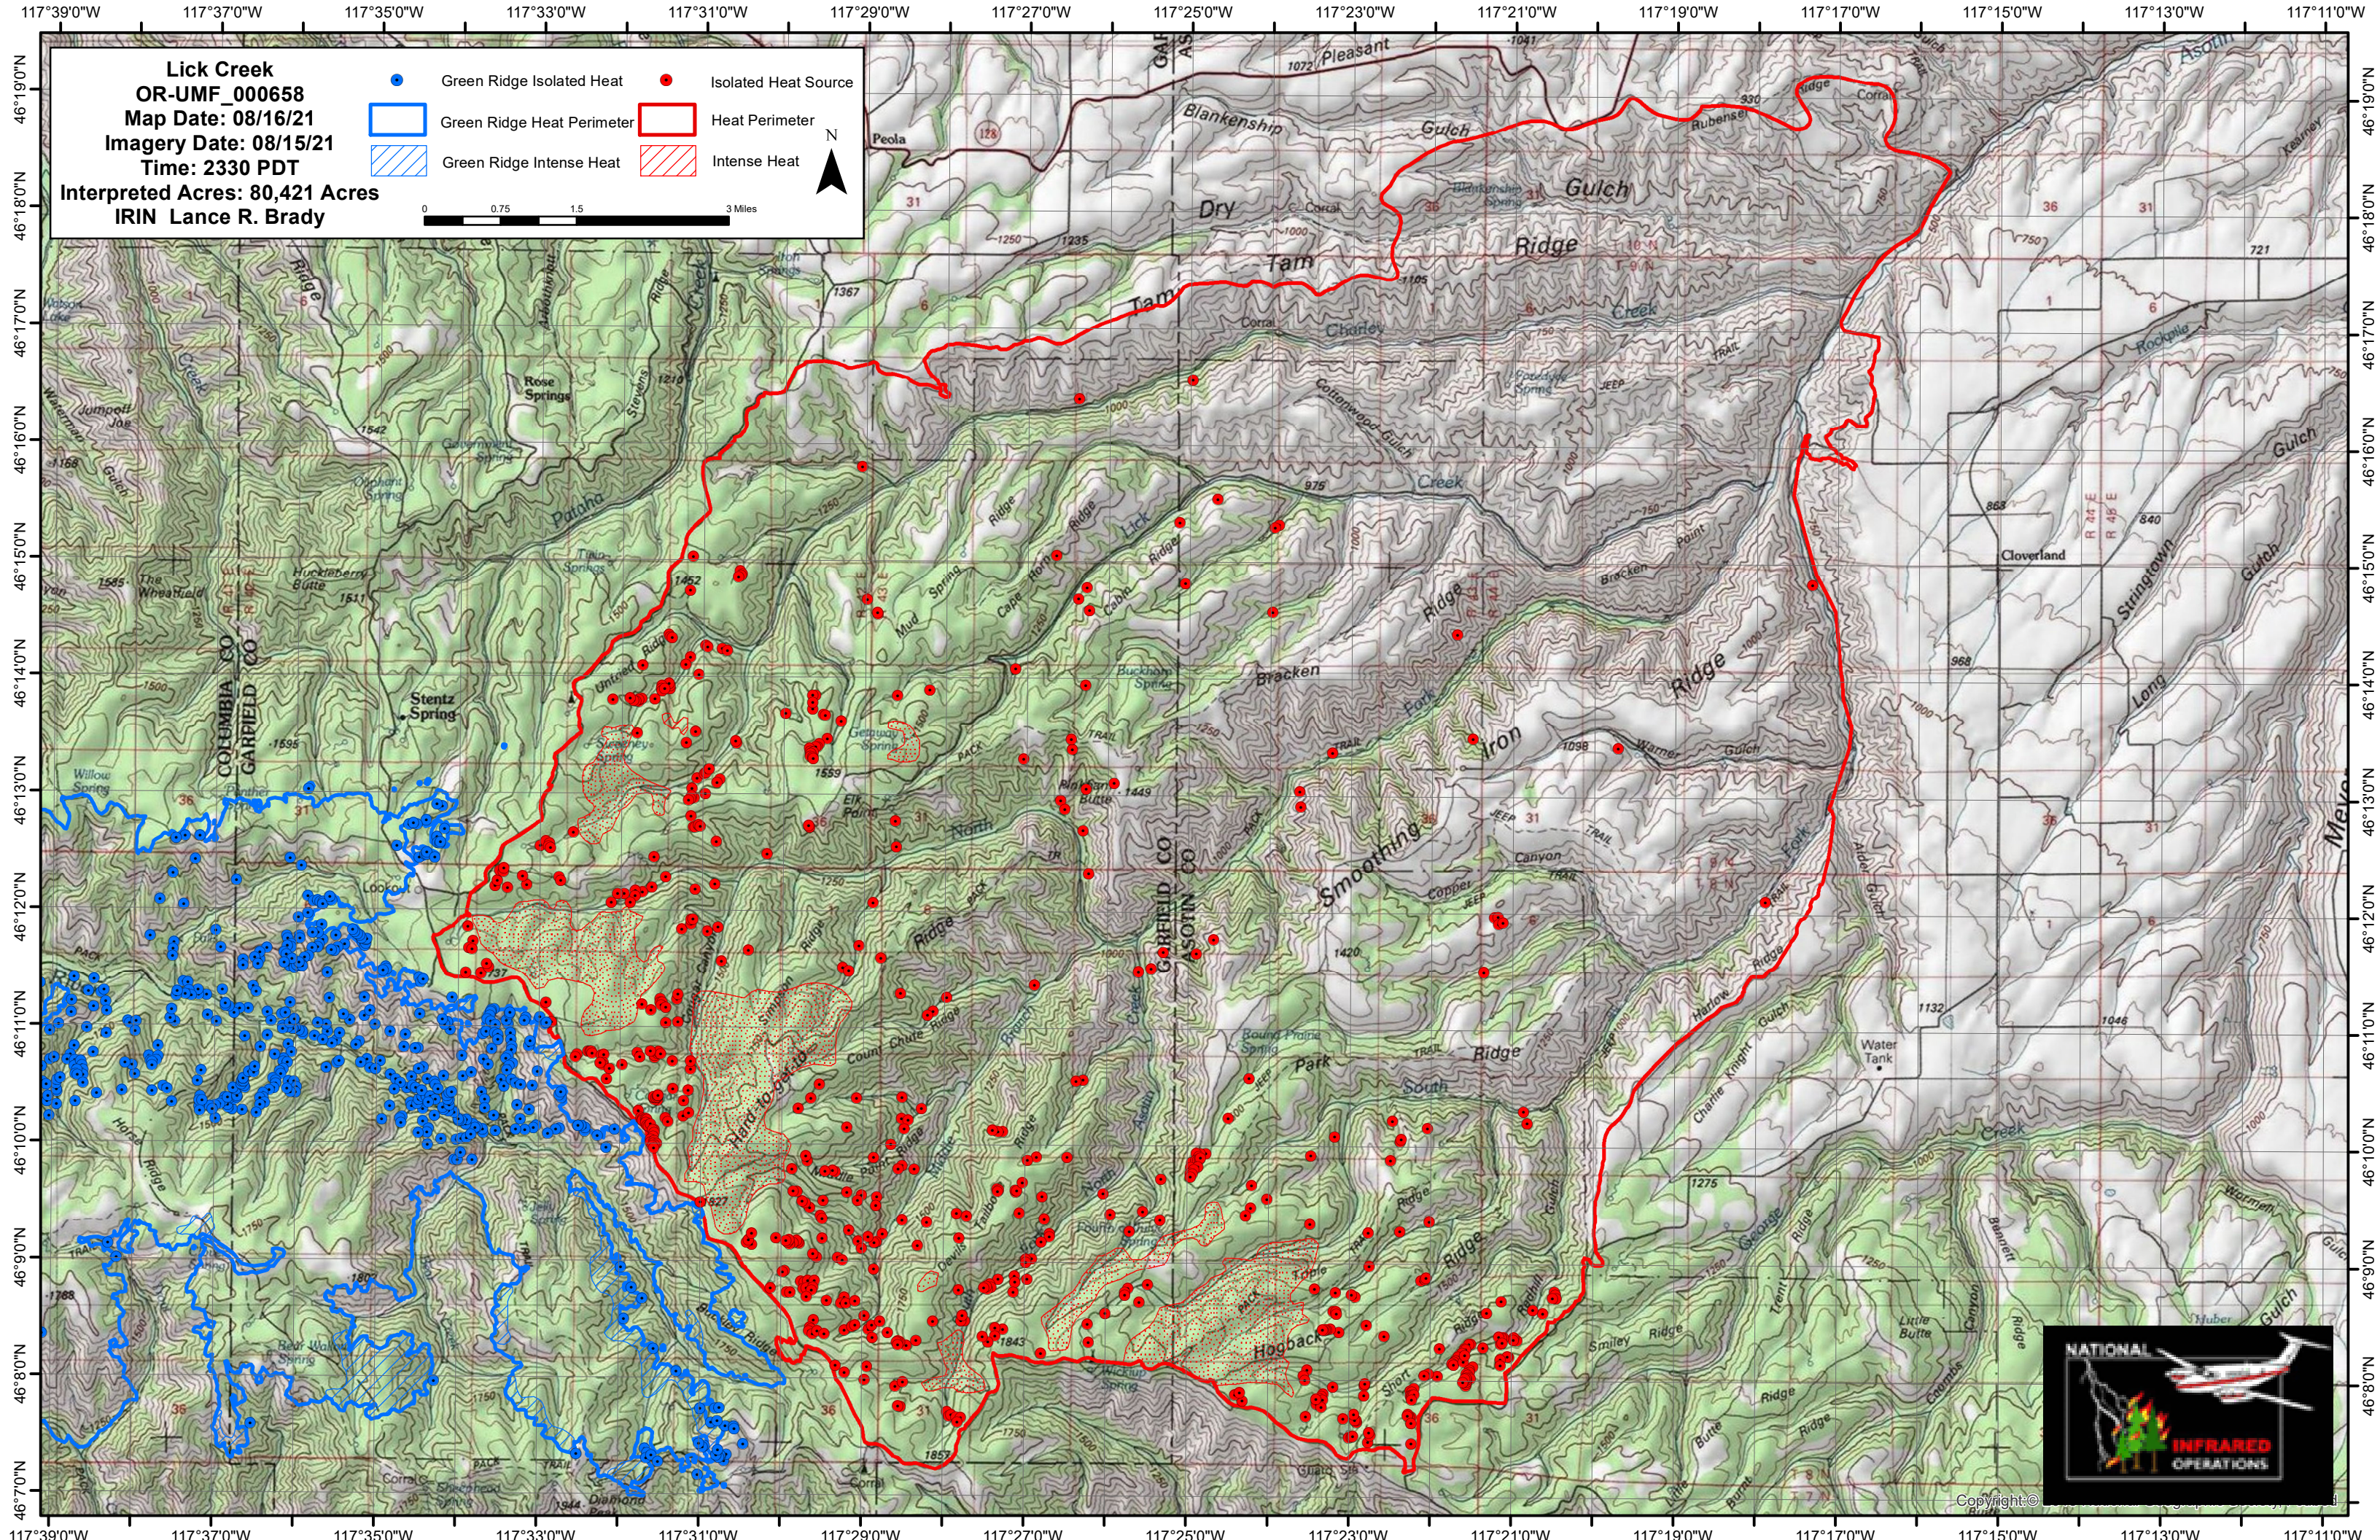

Lick Creek
OR-UMF_000658
Map Date: 08/16/21
Imagery Date: 08/15/21
Time: 2330 PDT
Interpreted Acres: 80,421 Acres
IRIN Lance R. Brady

- Green Ridge Isolated Heat
- Isolated Heat Source
- Green Ridge Heat Perimeter
- Heat Perimeter
- Green Ridge Intense Heat
- Intense Heat

0 0.75 1.5 3 Miles

N

Copyright ©