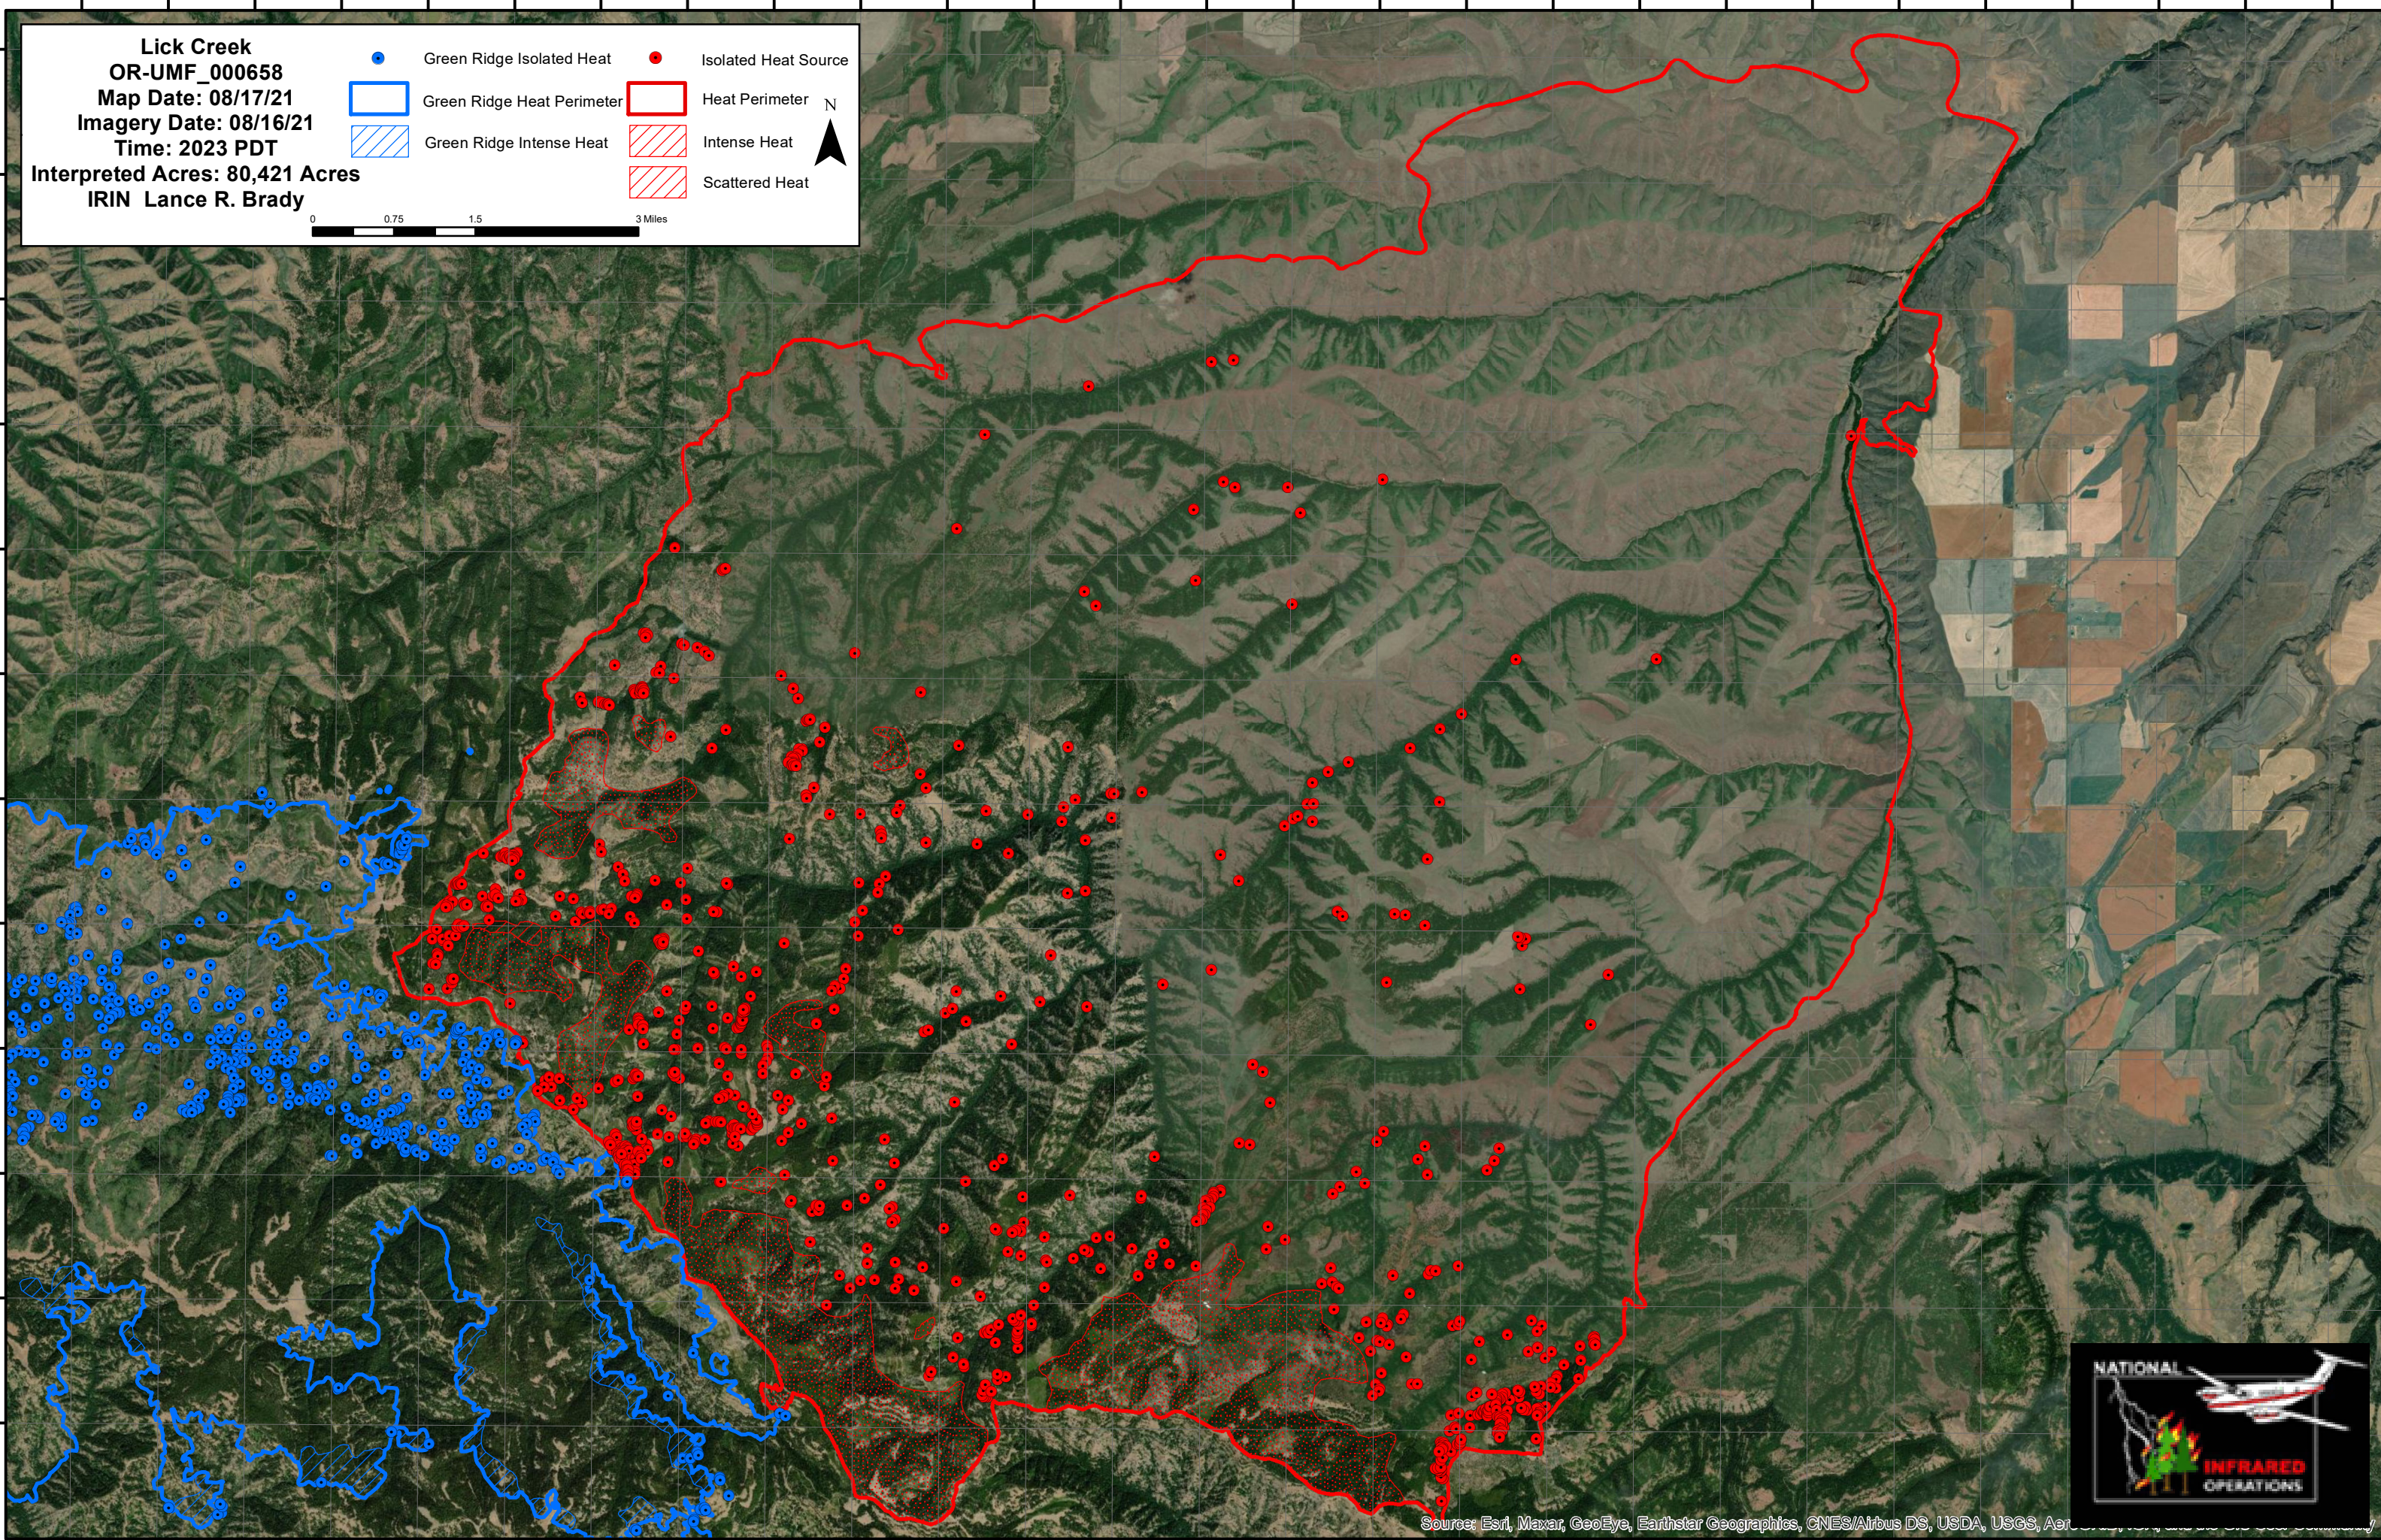

**Lick Creek**  
**OR-UMF\_000658**  
**Map Date: 08/17/21**  
**Imagery Date: 08/16/21**  
**Time: 2023 PDT**  
**Interpreted Acres: 80,421 Acres**  
**IRIN Lance R. Brady**

	Green Ridge Isolated Heat		Isolated Heat Source
	Green Ridge Heat Perimeter		Heat Perimeter
	Green Ridge Intense Heat		Intense Heat
			Scattered Heat

0 0.75 1.5 3 Miles

Source: Esri, Maxar, GeoEye, Earthstar Geographics, CNES/Airbus DS, USDA, USGS, Aer