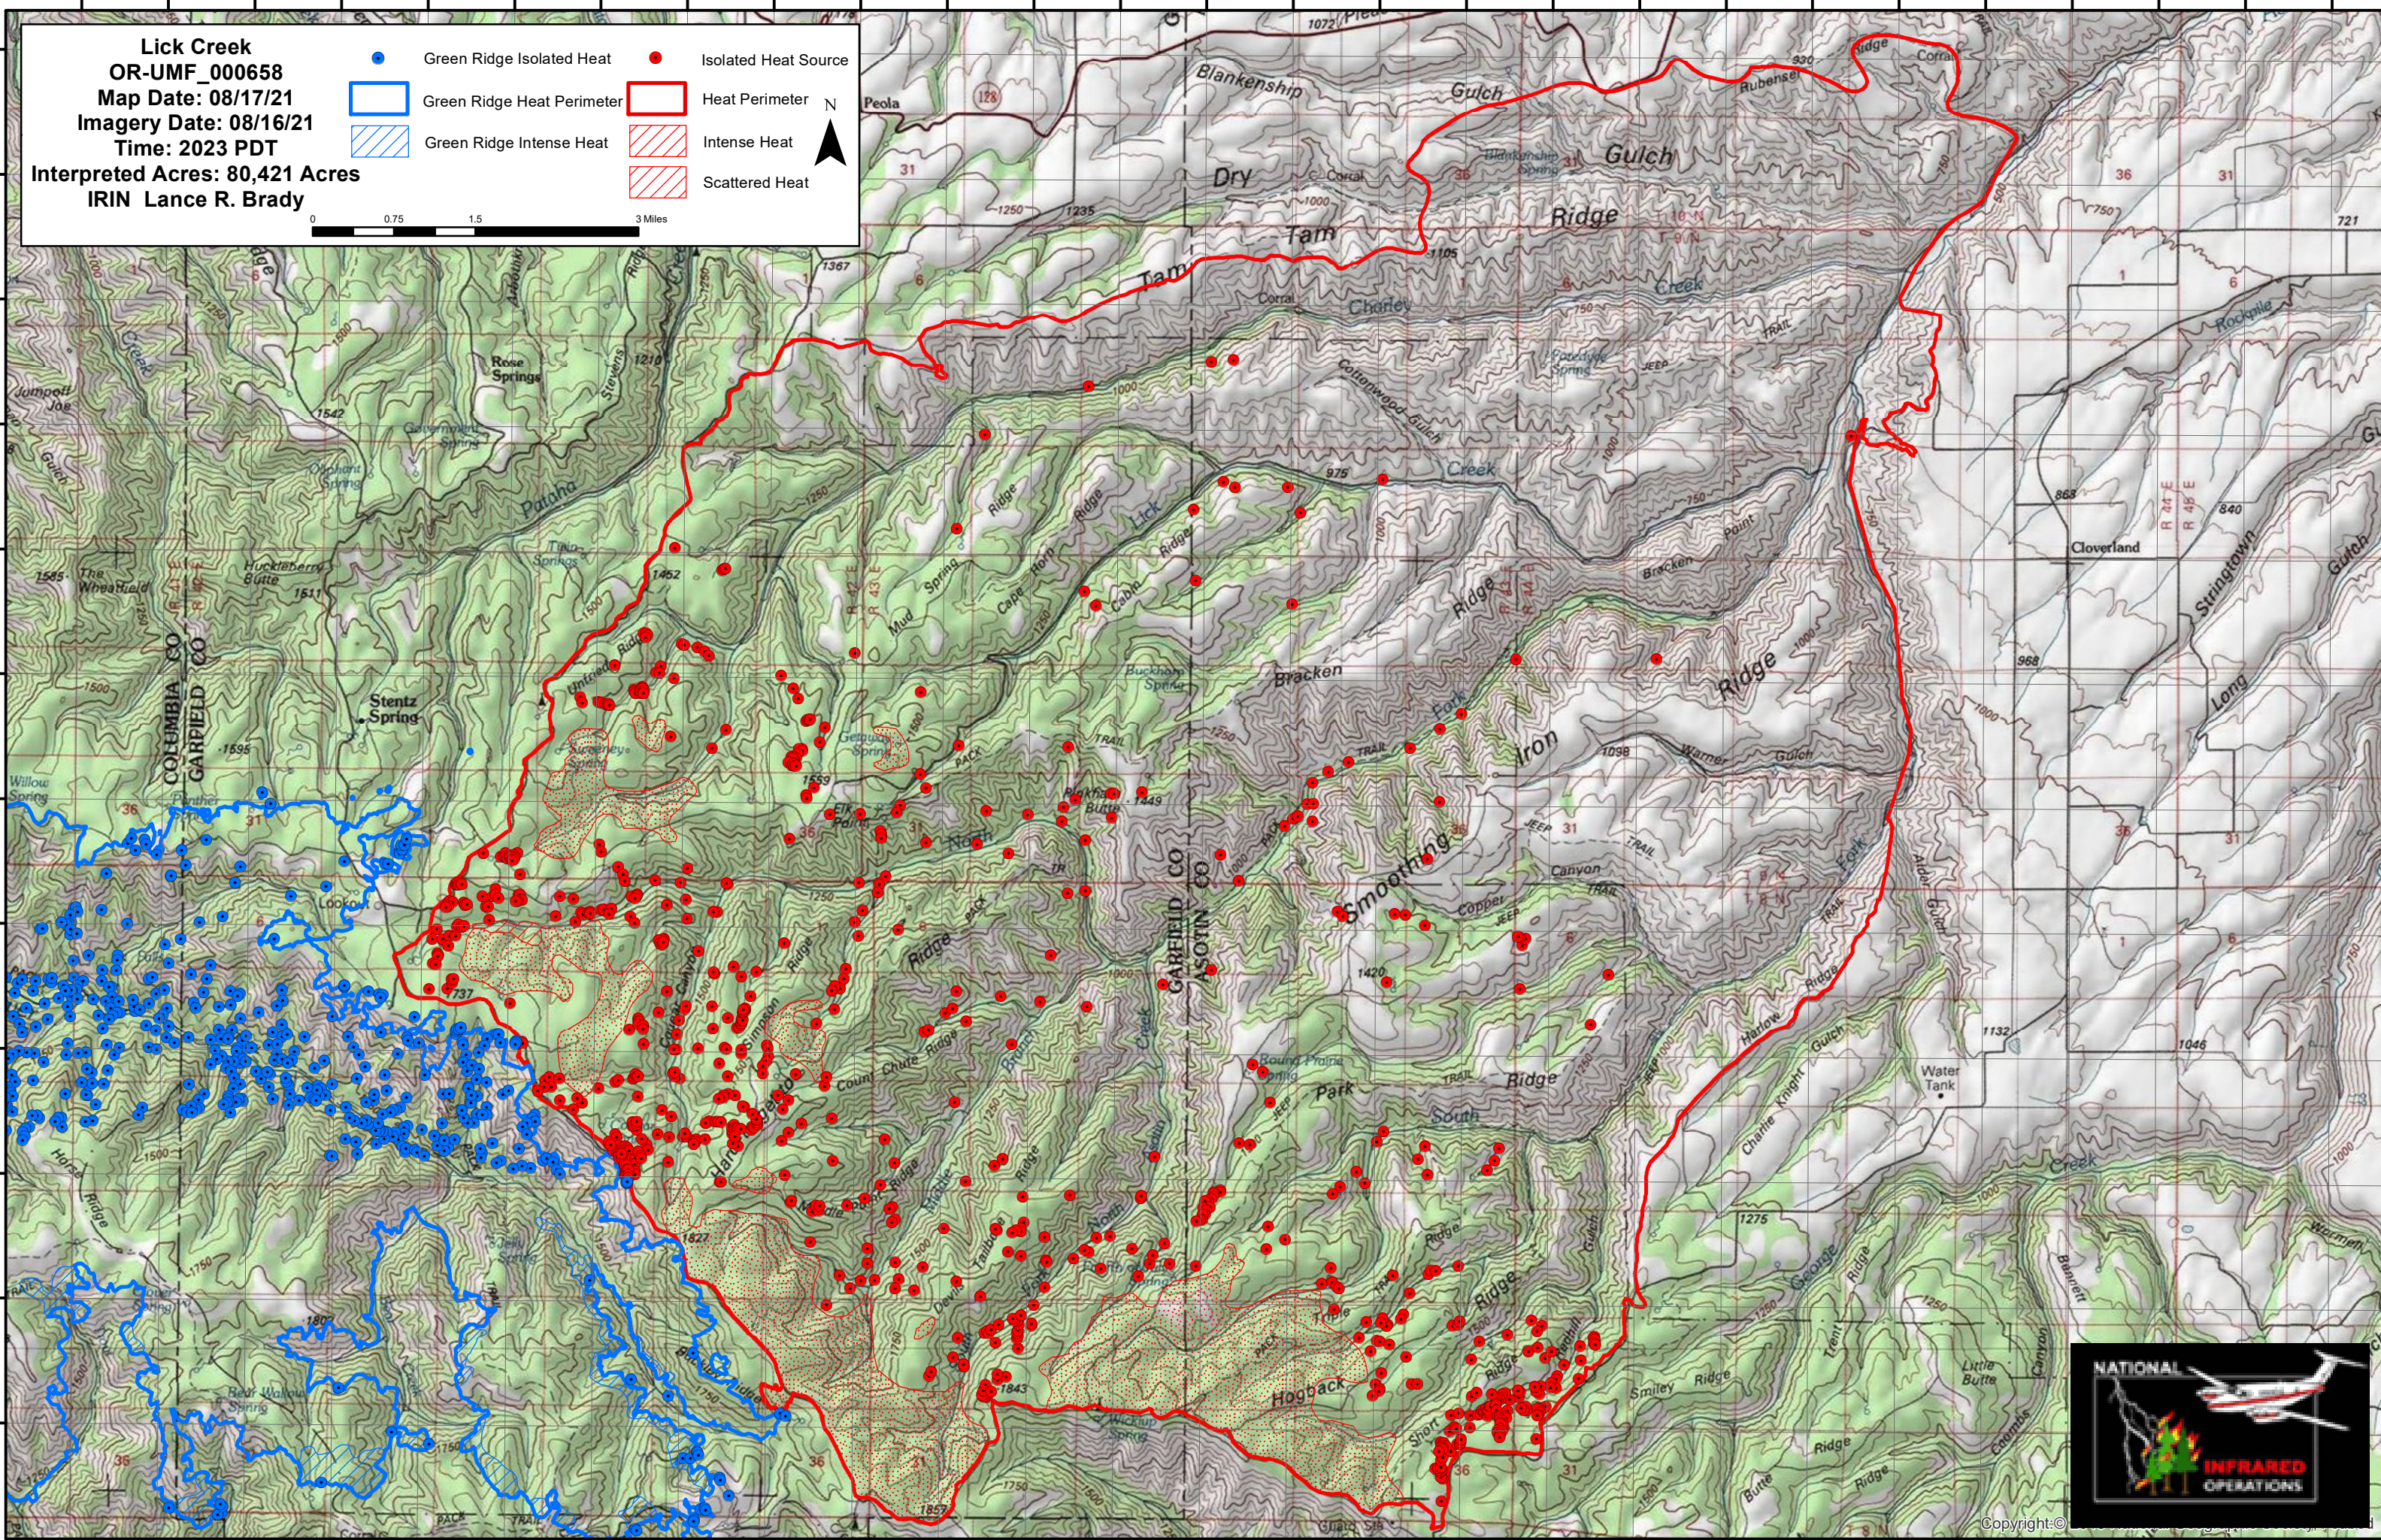

Lick Creek
OR-UMF_000658
Map Date: 08/17/21
Imagery Date: 08/16/21
Time: 2023 PDT
Interpreted Acres: 80,421 Acres
IRIN Lance R. Brady

	Green Ridge Isolated Heat		Isolated Heat Source
	Green Ridge Heat Perimeter		Heat Perimeter
	Green Ridge Intense Heat		Intense Heat
			Scattered Heat

0 0.75 1.5 3 Miles

Copyright:©