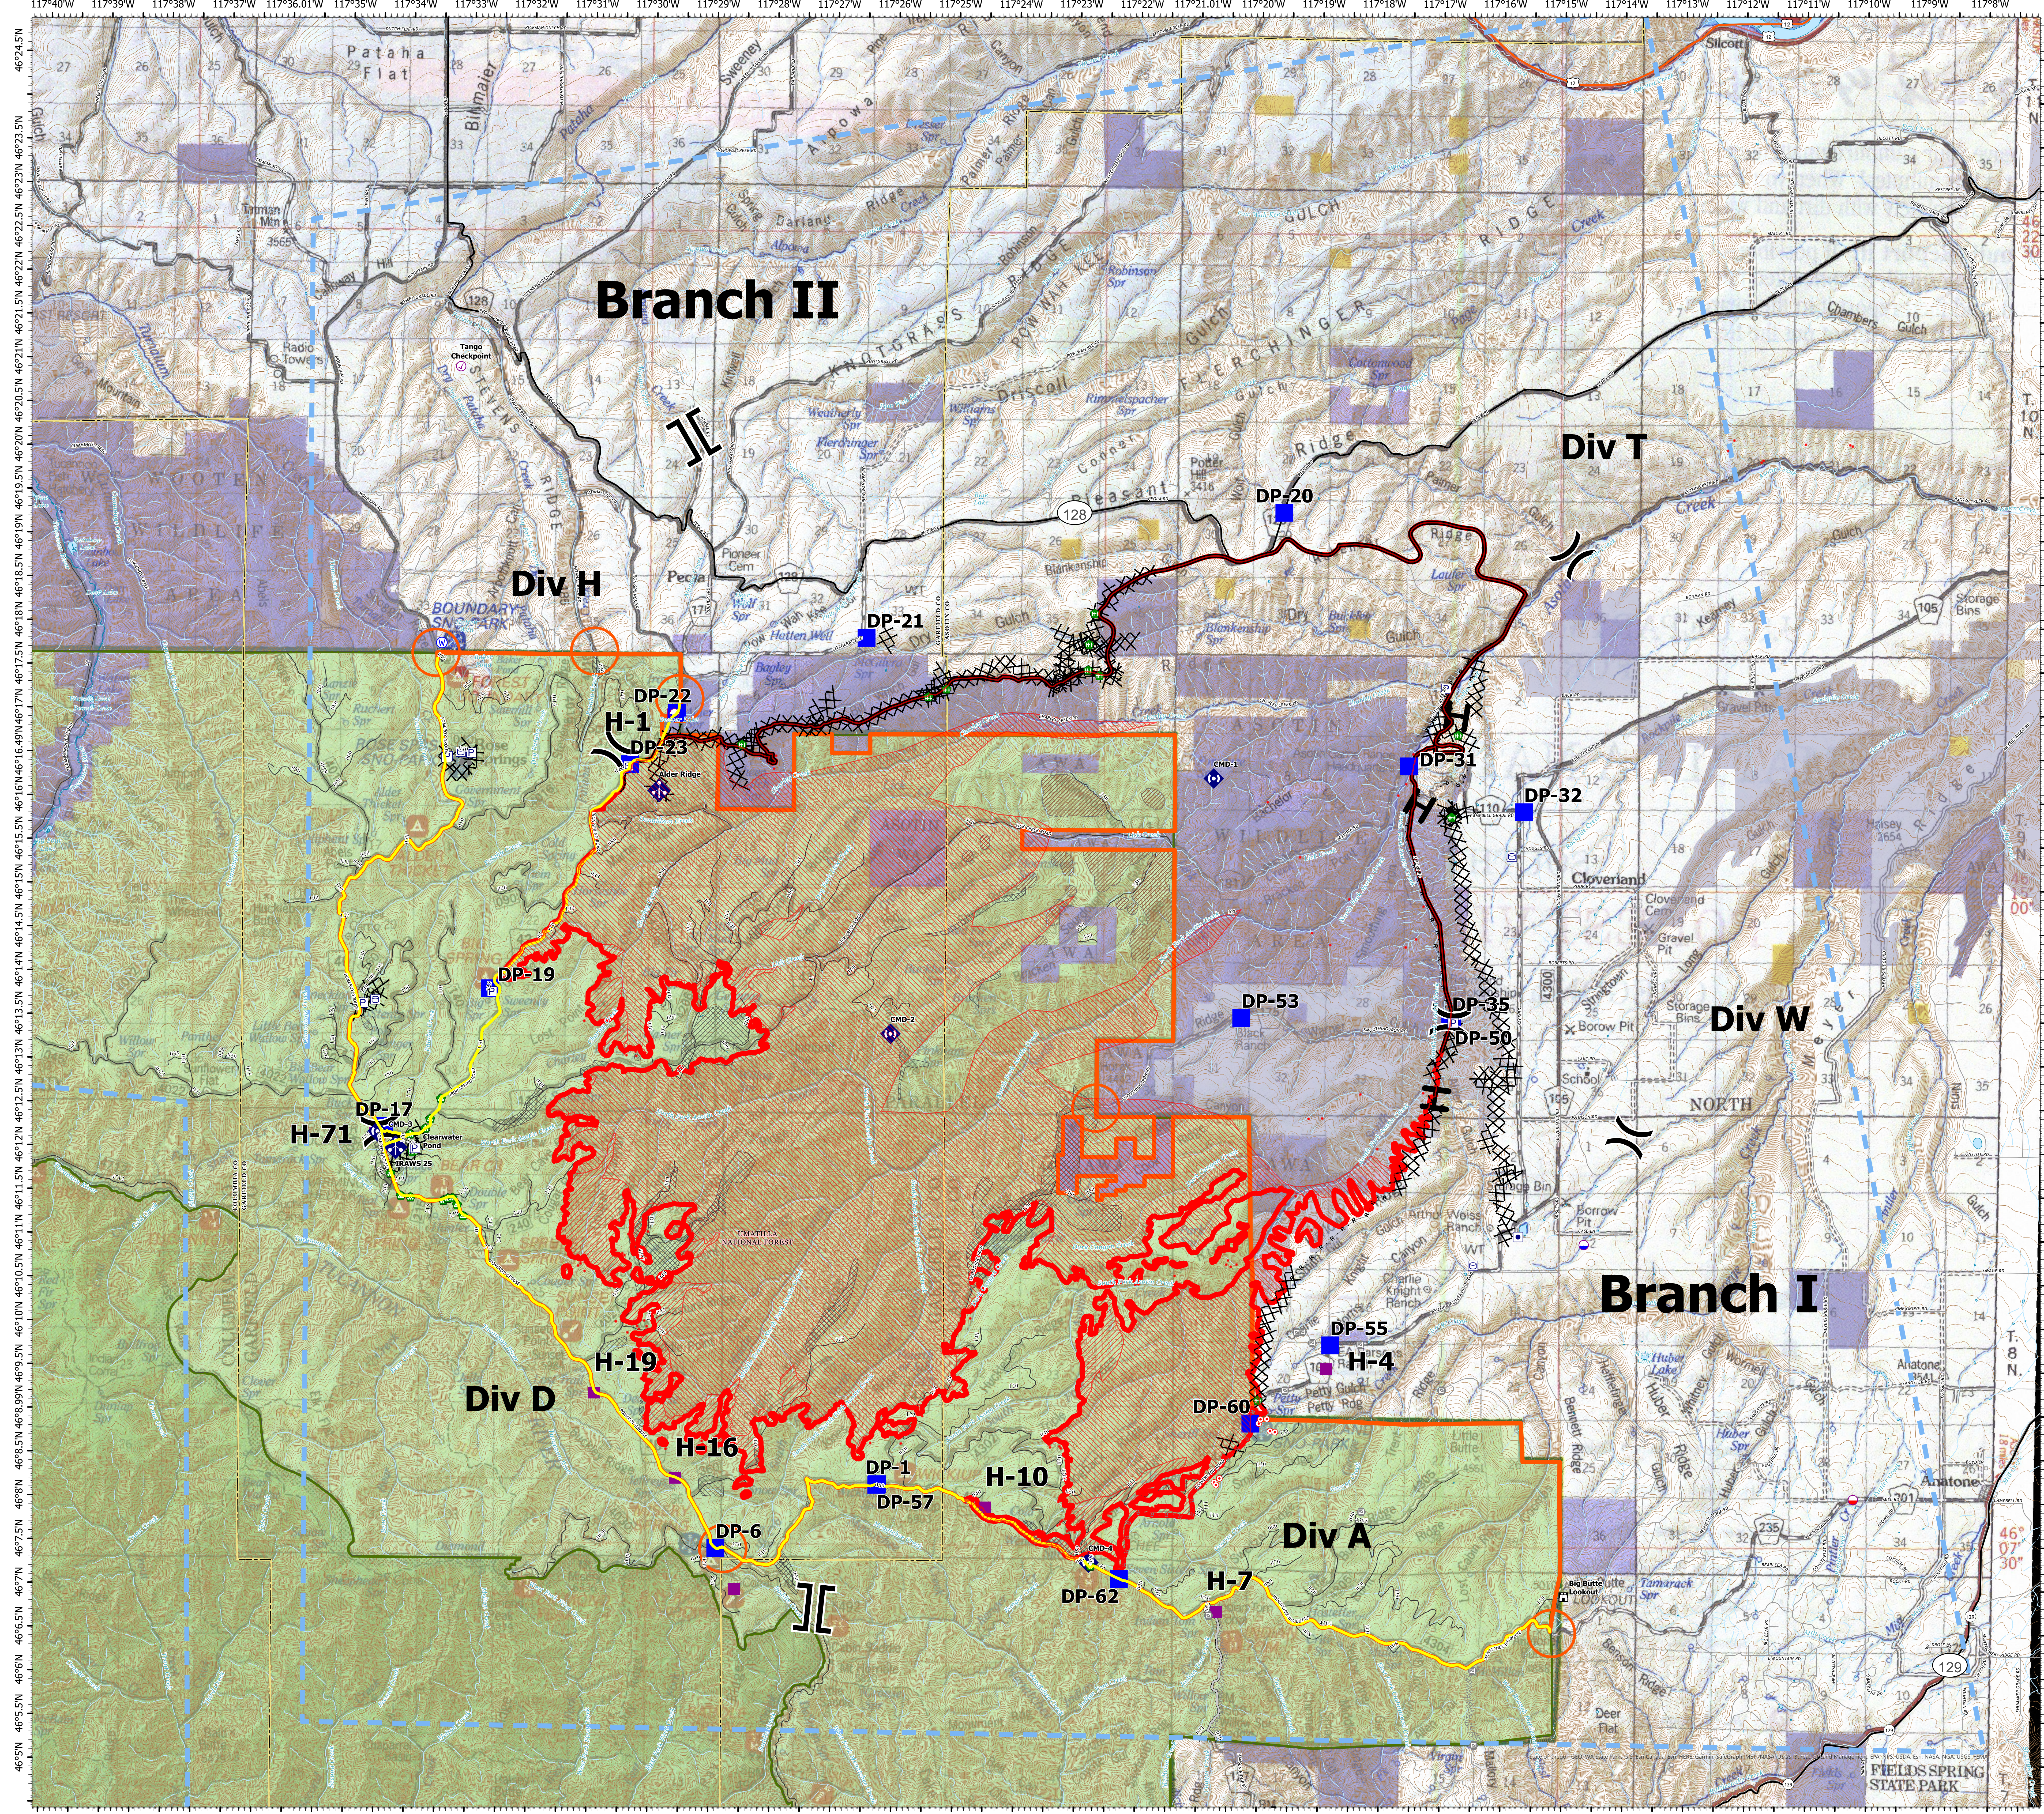

OPS IR

Lick Creek
July, 15 2021 day

Appx 64,792 ac at
7/15/2021 @ 0105

- Air Operations
  - Check Point
  - On Site
  - Mobile Incident Base
  - Helipad
- Assignment Breaks
  - Line Break
  - Branch Break
- Operations
  - On Site
  - Command
- Fire
  - Spot - Spot Fire
- Reference
  - Other
  - Spot
  - Repeater
  - Structure Wre
  - Structure Colling
  - Landing or Log Deck
  - Tree - Damaged
- Communications
  - Public Water Unit
  - Water
  - Water Source
- Ops Completed
  - Completed Bound Line
  - Completed Bound Line

NAD83 UTM Zone 11

FIELDSPRING STATE PARK