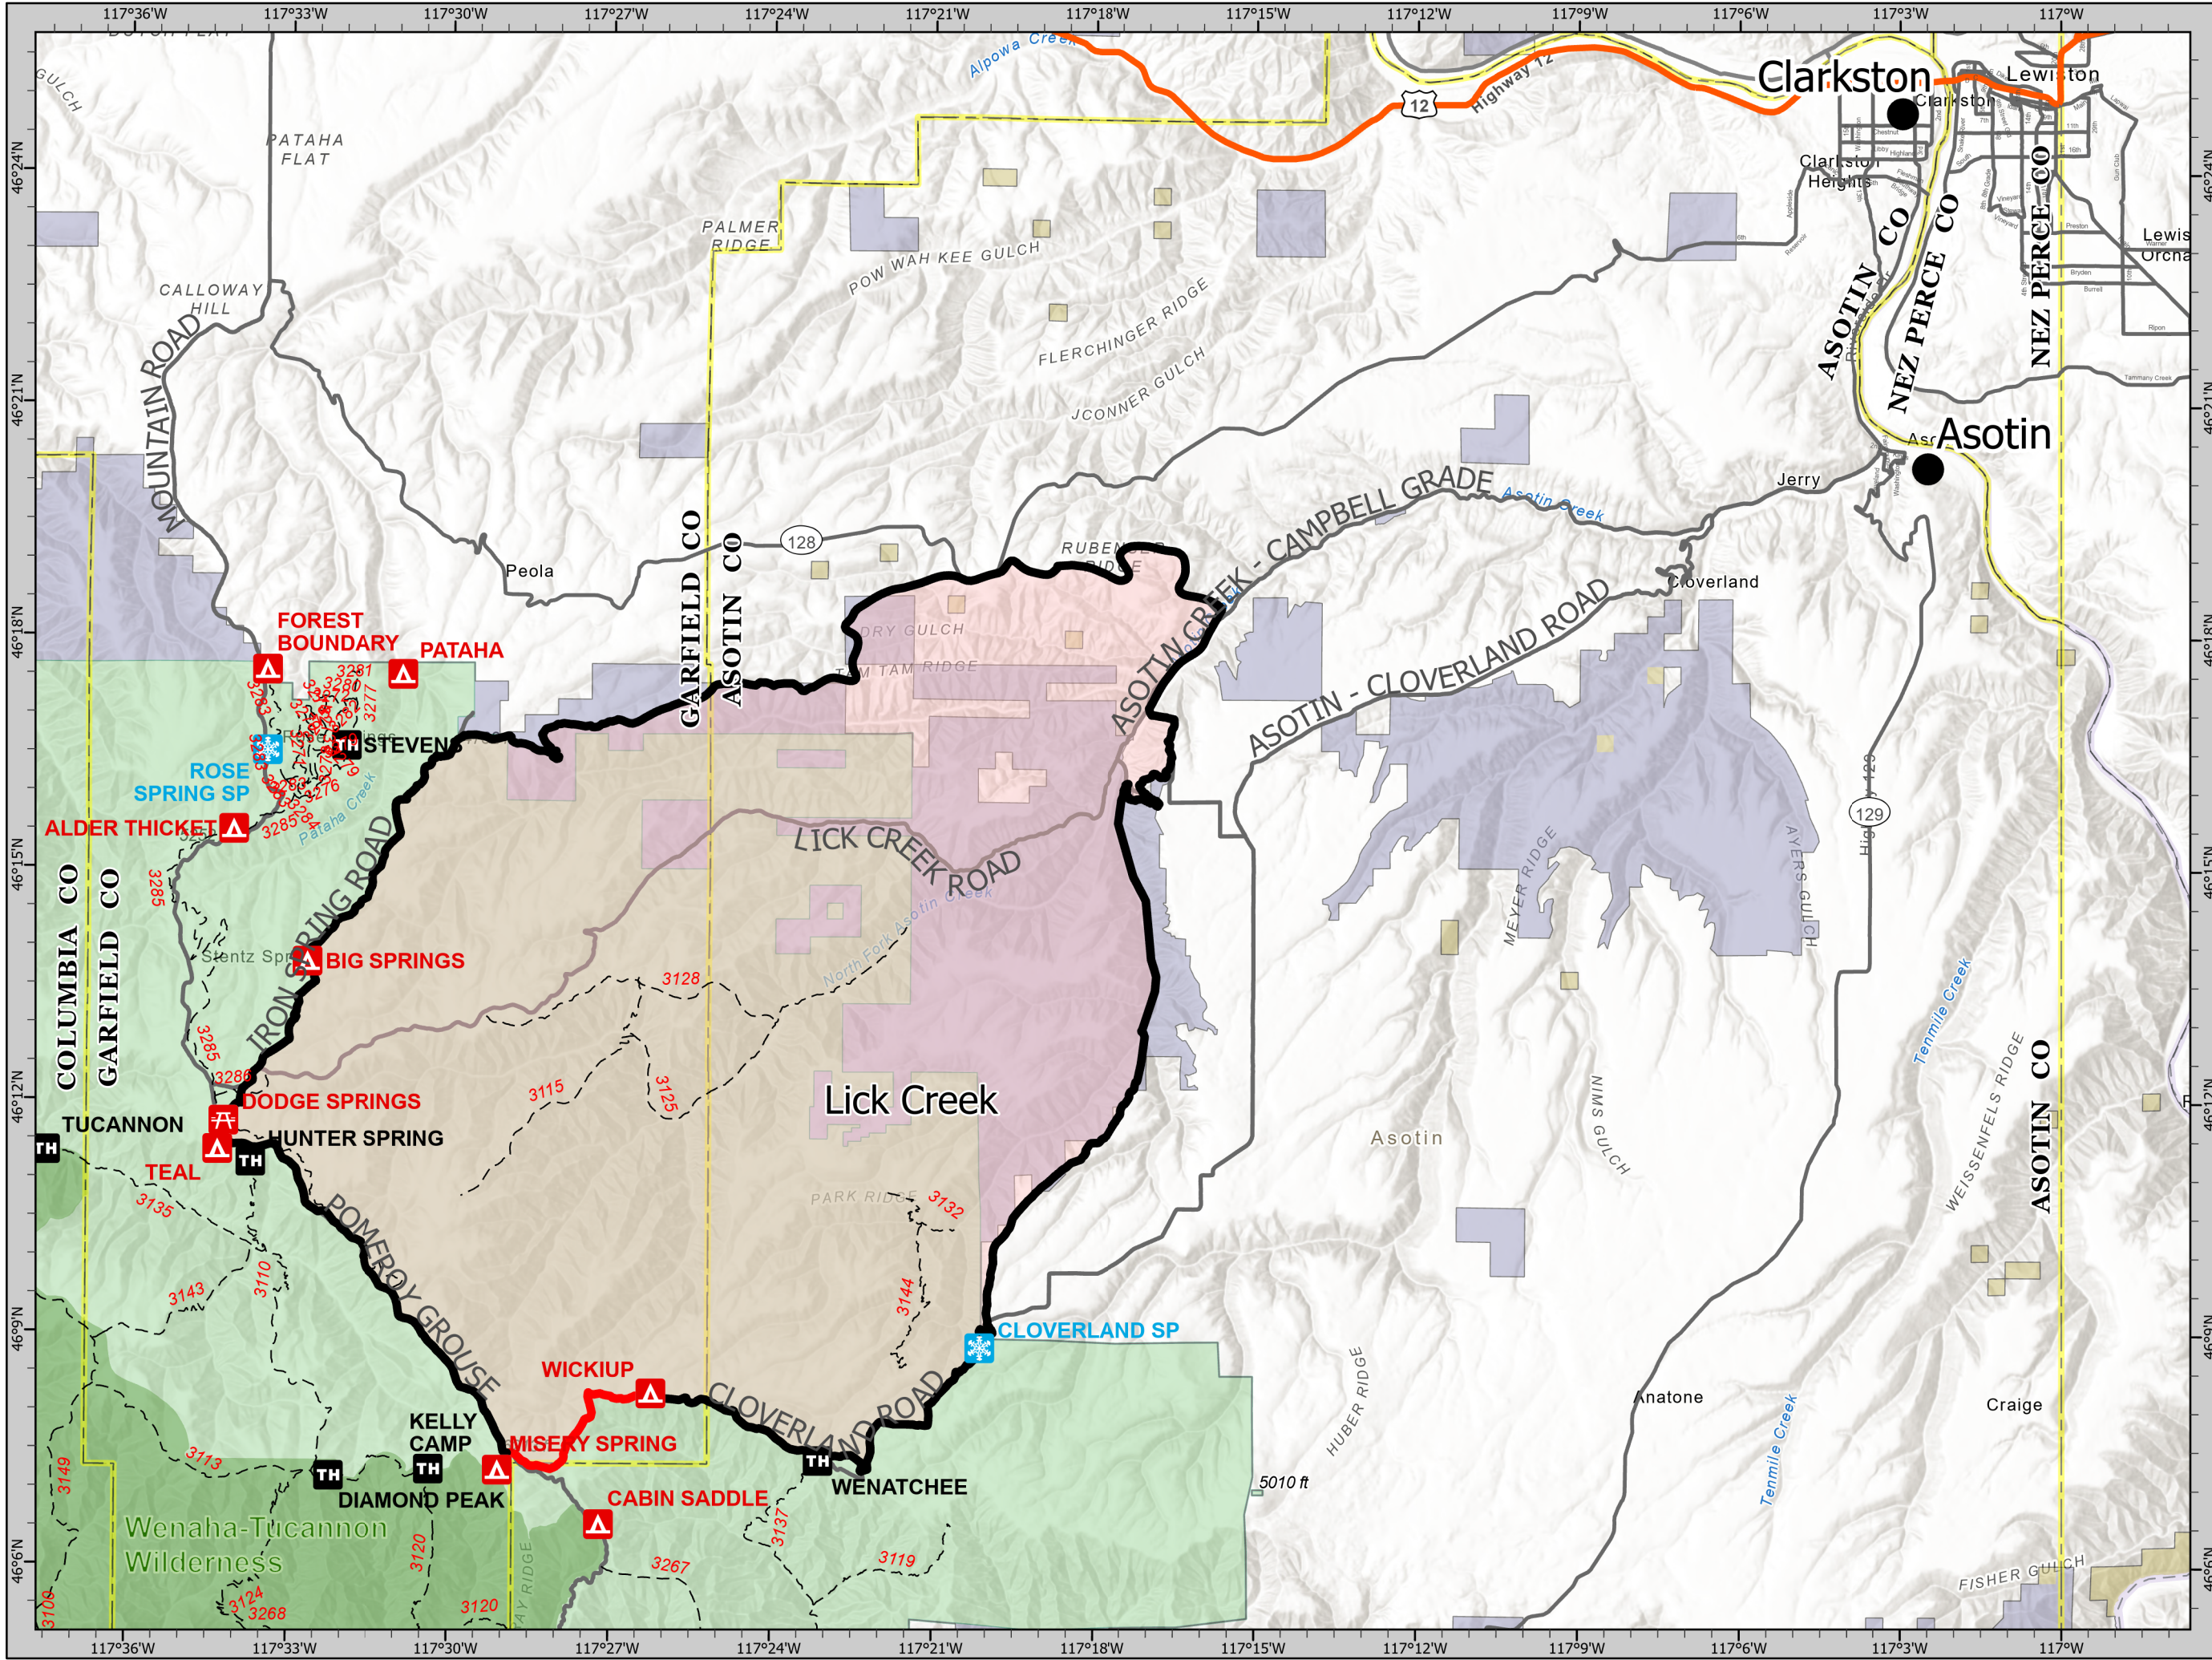

Lick Creek

OR-UMF-000658

8/1/21

- Fire Perimeter
- Contained Line
- Highway
- Major Road
- Local Road
- Forest Roads
- Trail
- County or Equivalent
- Campground
- Trailhead
- Picnic Site
- Snowpark
- Cities
- U.S. Forest Service
- Bureau of Land Management
- State Land
- Other Land, Including Private
- Wilderness

1145,000 NAD83 UTM 11N